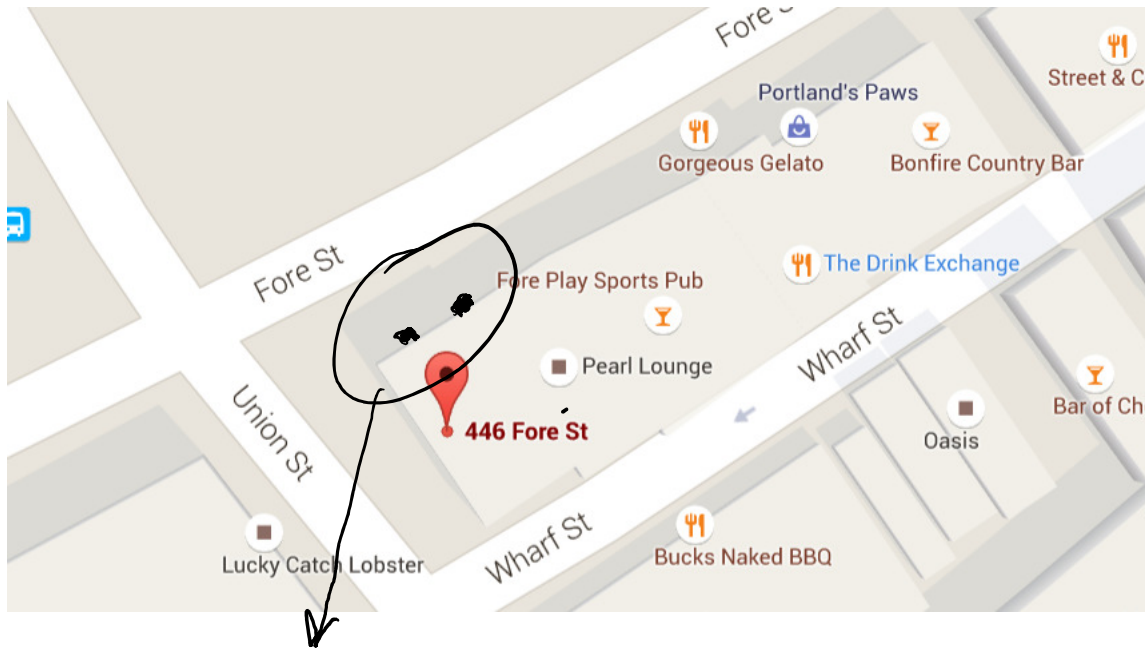

# 446 Fore St Diagram for Pearl Tap House Sidewalk Signs

Thursday, March 3, 2016 9:31 AM

Location of Sidewalk Signs