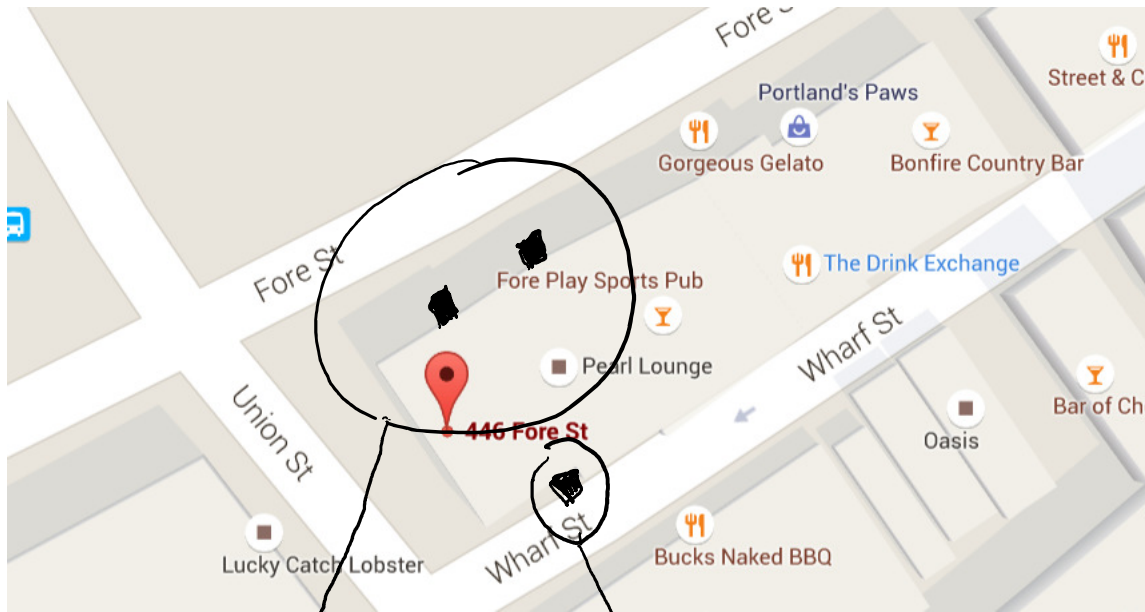

# 446 Fore St Diagram for Pearl Tap House

Thursday, March 3, 2016 9:31 AM

Location of Signs

Location of Awning