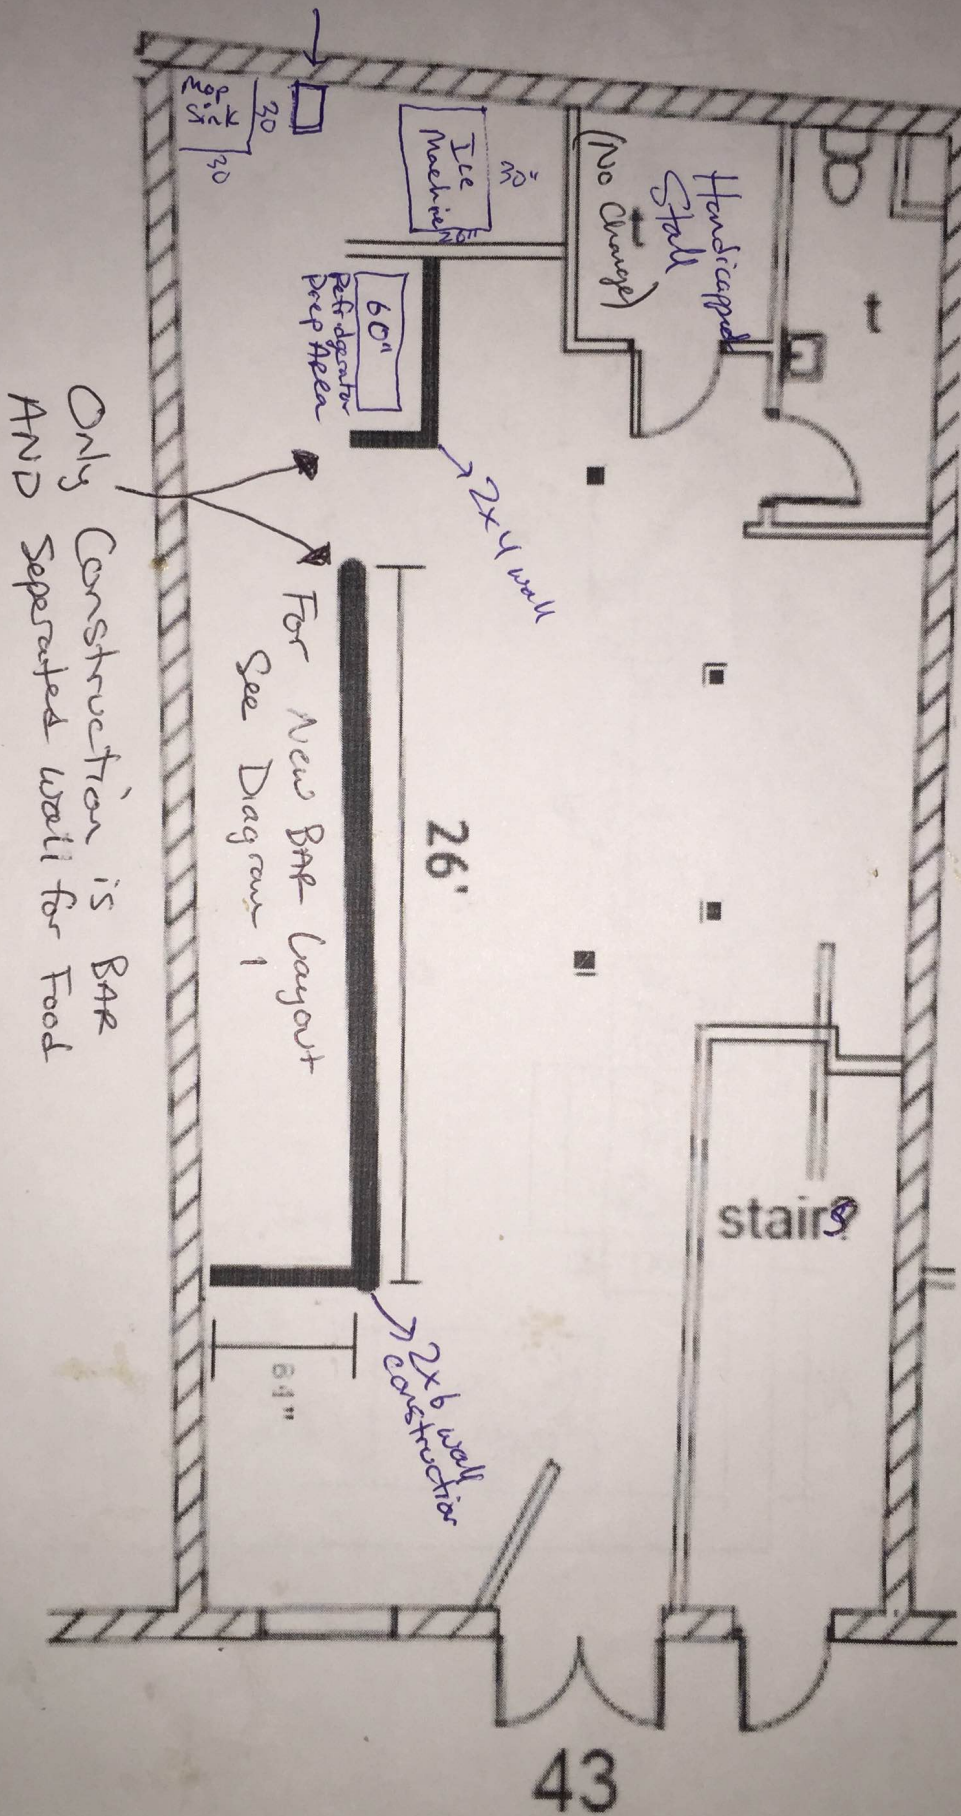

Hand Sink 434

Only Construction is BAR AND Separated wall for Food

For New BAR layout See Diagram 1

26'

2x6 wall construction

64"

stair

43