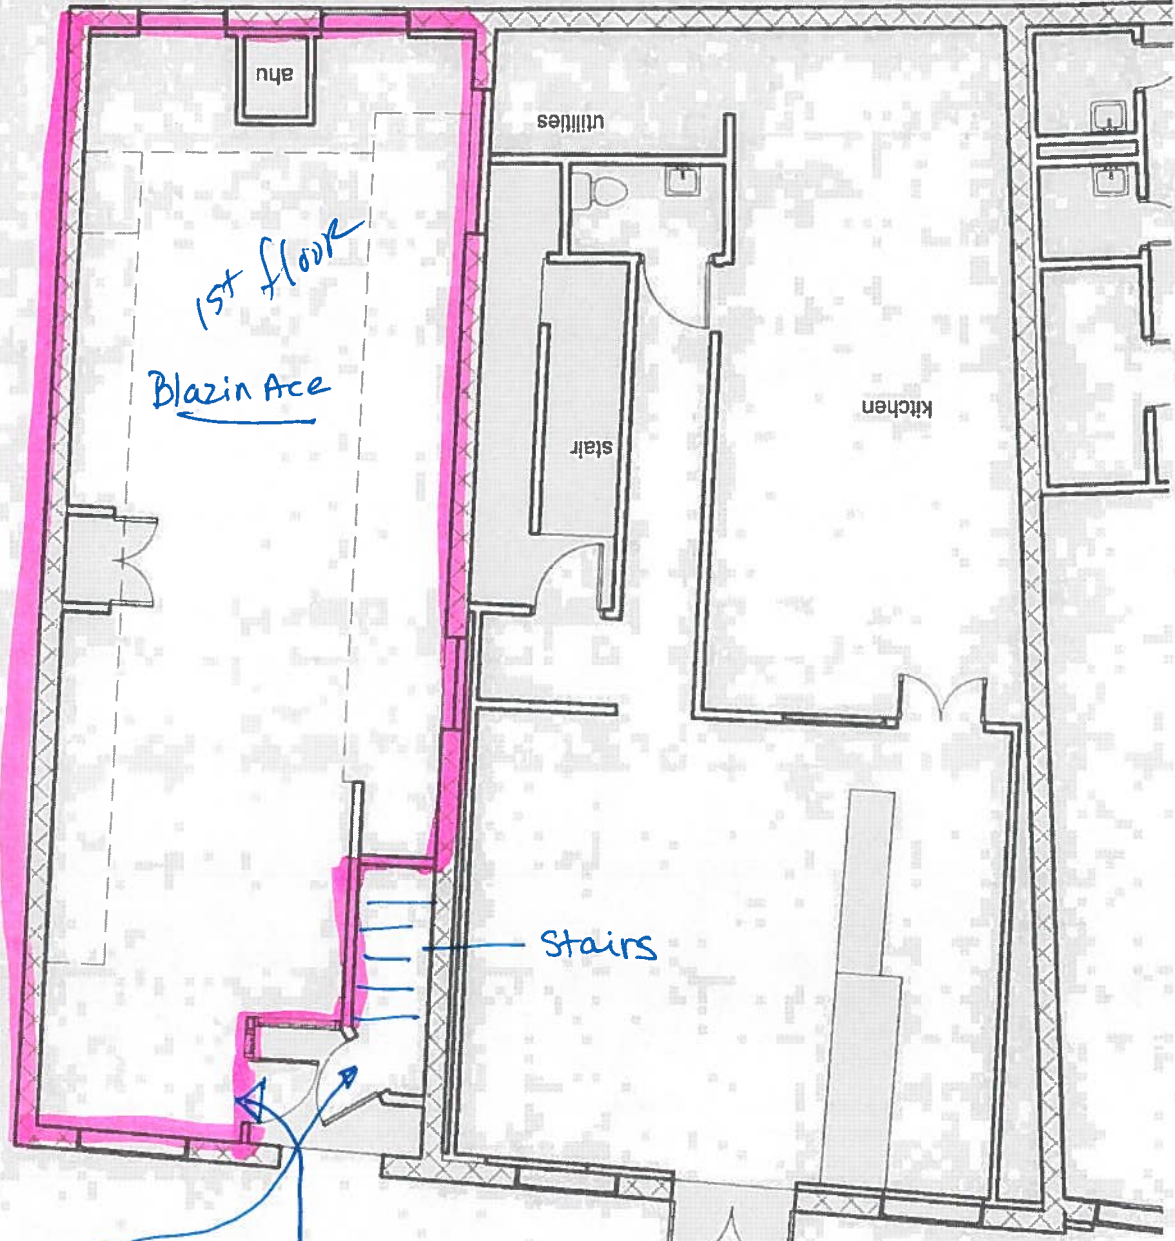

ARCHITECTURE
INTERIOR DESIGN
PLANNING
49 DARTMOUTH STREET
PORTLAND, MAINE 04101
www.pdtarch.com

Issue
Date
PDT Architects

TITLE
432-434 Fore St. - 1st Floor

JOB # 13116
DATE 12/31/13
SCALE 1/8" = 1'-0"

SHEET
432/4-1

USRE Advisors
Properties on Fore and Wharf at Union - Portland Maine

1 Level 1 @ 432-434 Fore
1/8" = 1'-0"

Entrance into blazin Ace - 432 Fore Street
entrance to 2nd floor of 434 Fore Street.