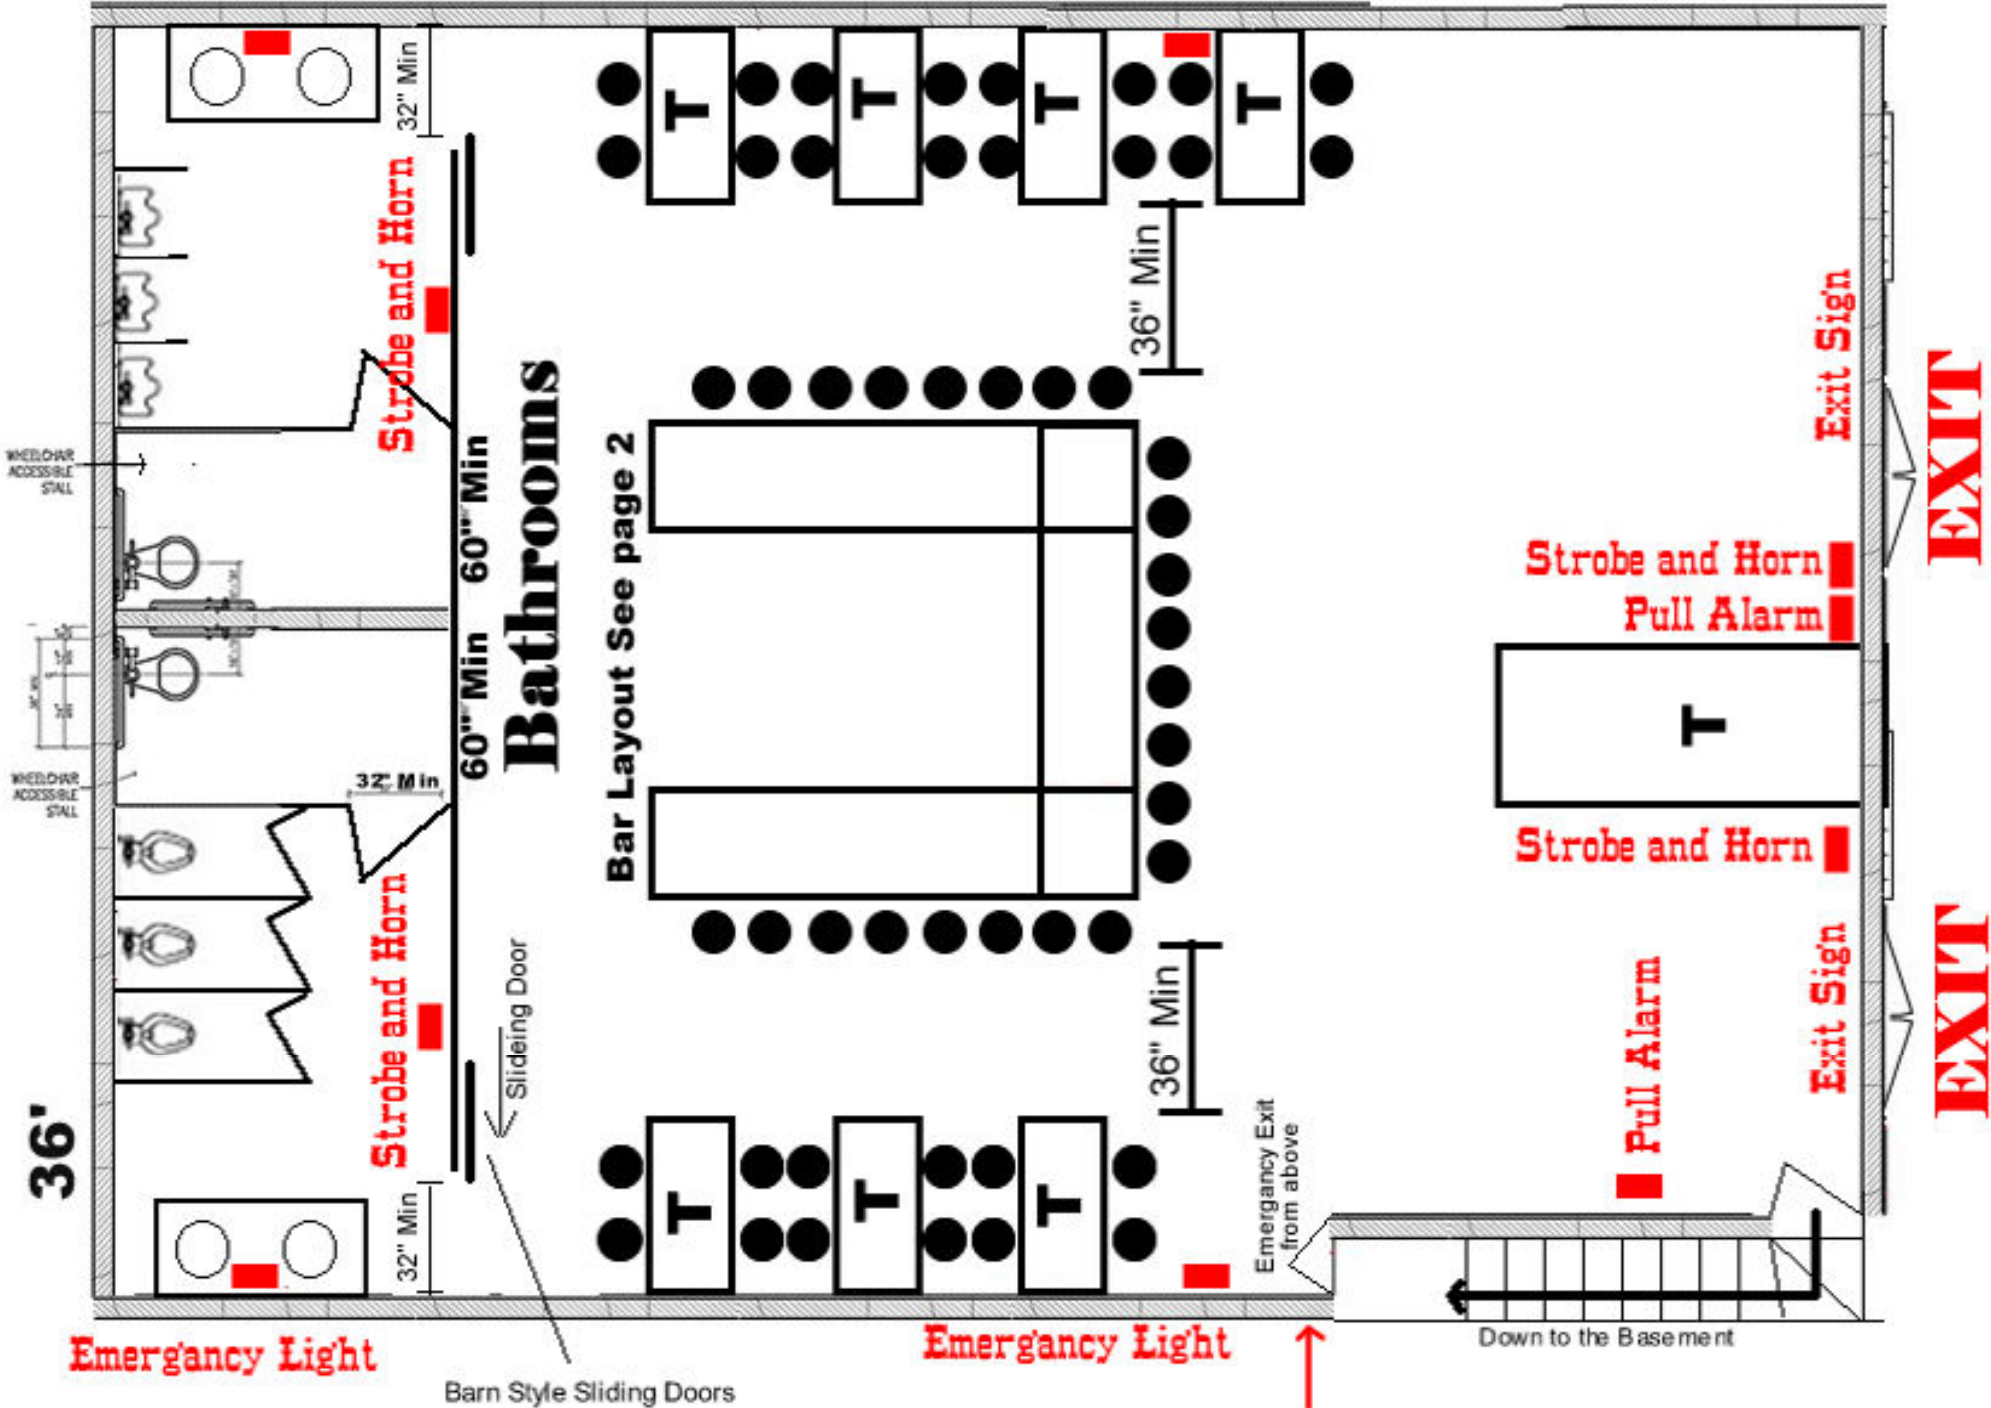

Emergency Light

Emergency Light

36'

Strobe and Horn

Strobe and Horn

# Bathrooms

60" Min 60" Min

Sliding Door

Bar Layout See page 2

36" Min

36" Min

Emergency Exit from above

Strobe and Horn  
Pull Alarm