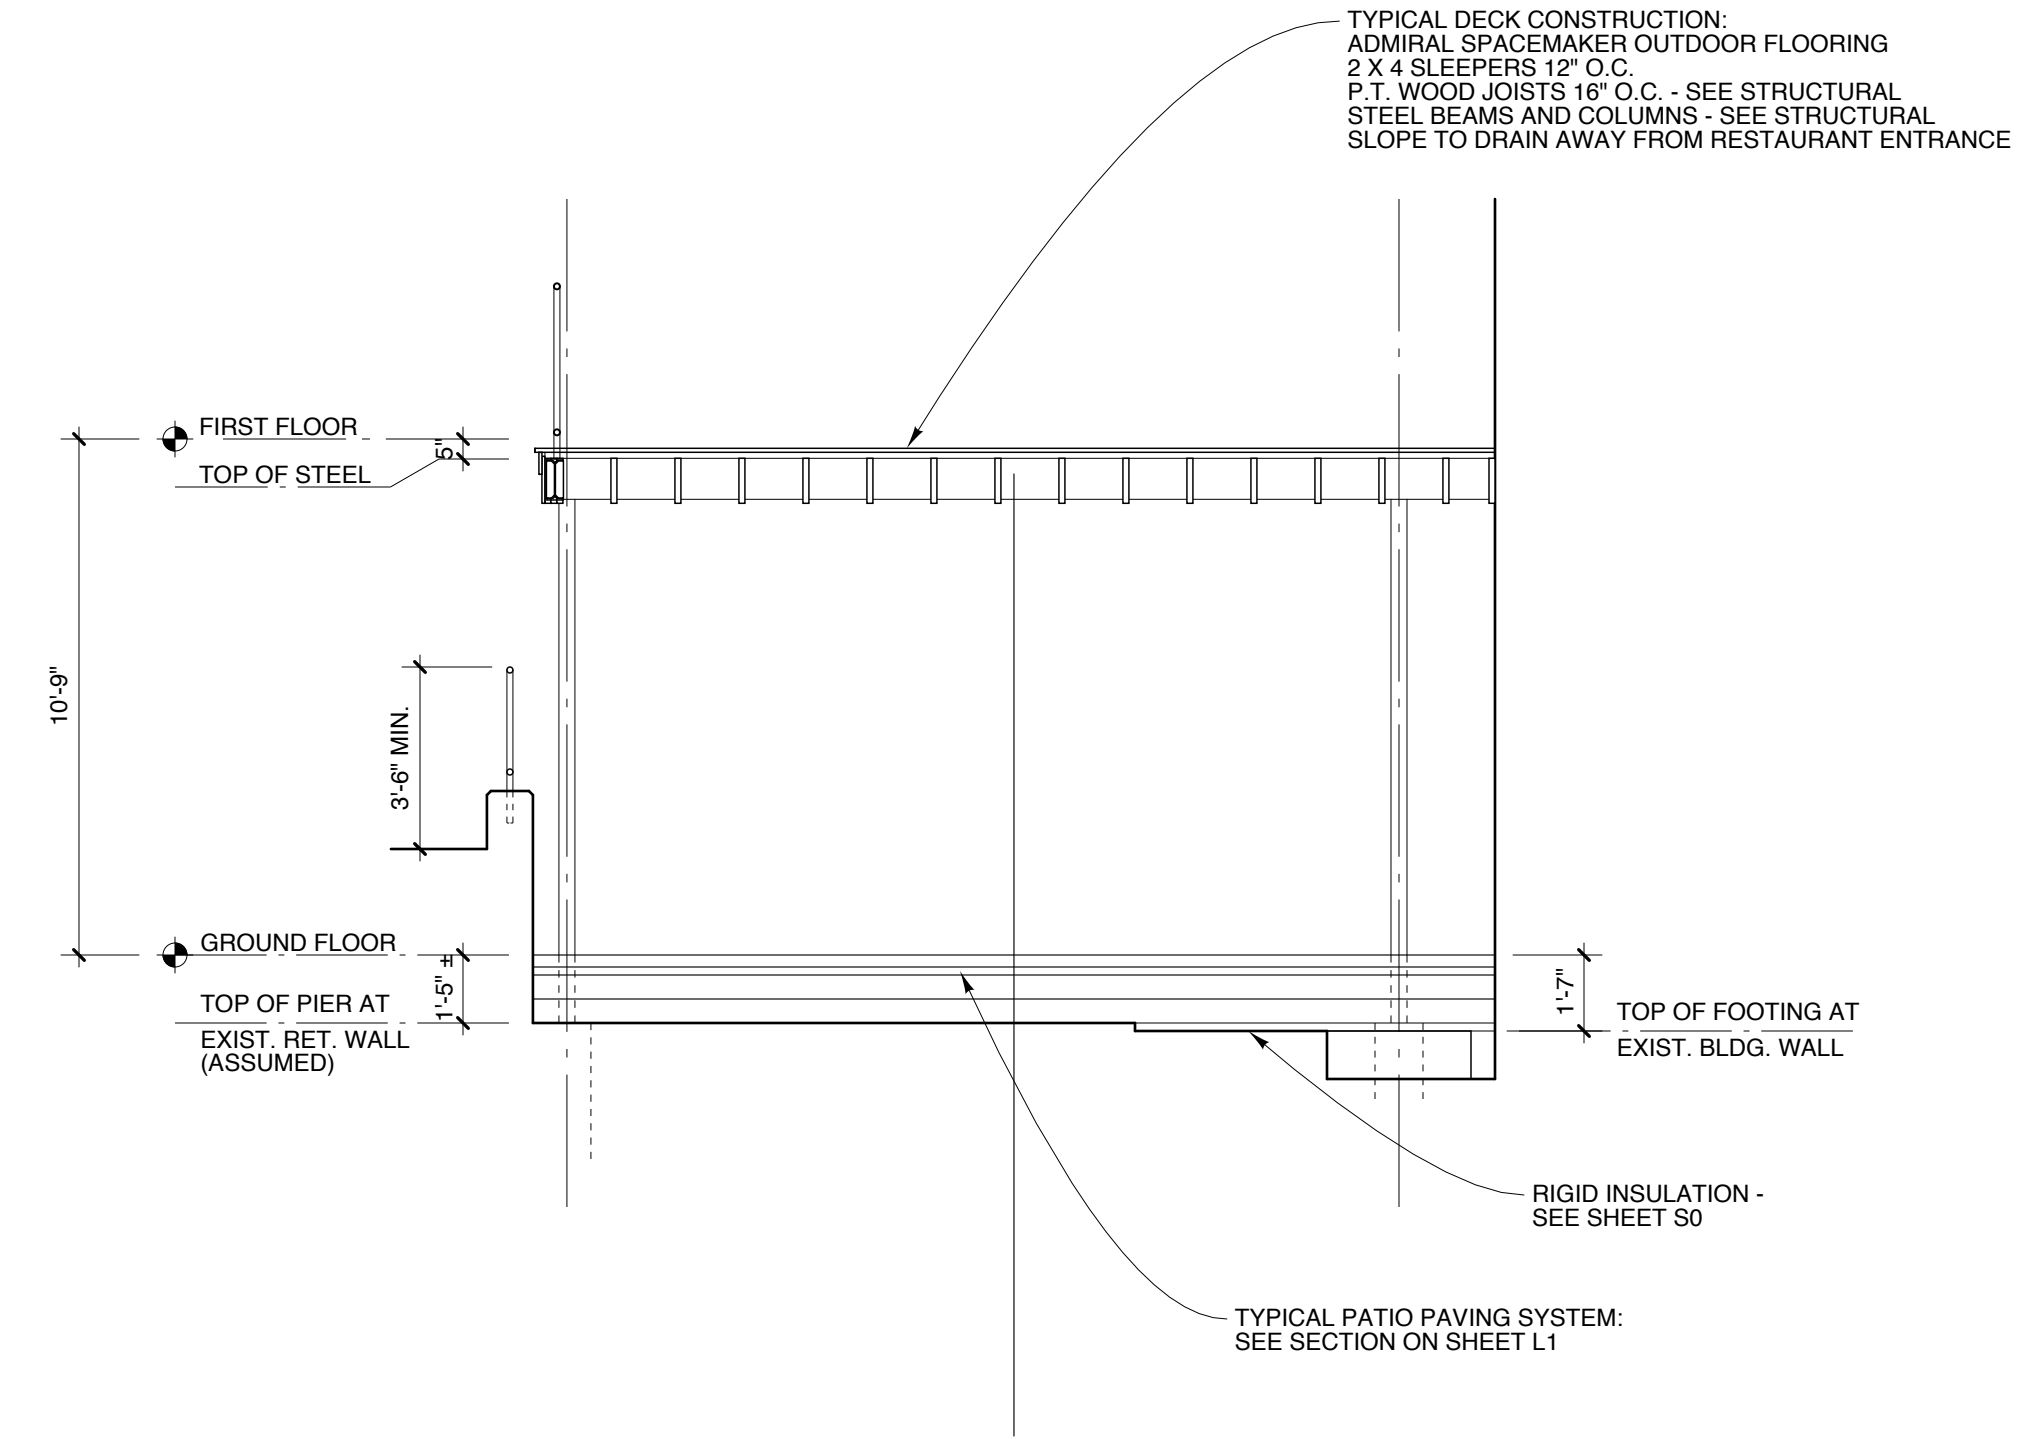

1 SECTION
SCALE: 1/4" = 1'-0"
1' 2' 4' 8'

3 SECTION
SCALE: 1/4" = 1'-0"
1' 2' 4' 8'

2 SECTION
SCALE: 1/4" = 1'-0"
1' 2' 4' 8'

4 DETAIL AT WALL
SCALE: 3" = 1'-0"
1' 2' 4' 8'

5 DETAIL AT STOREFRONT
SCALE: 3" = 1'-0"
1' 2' 4' 8'