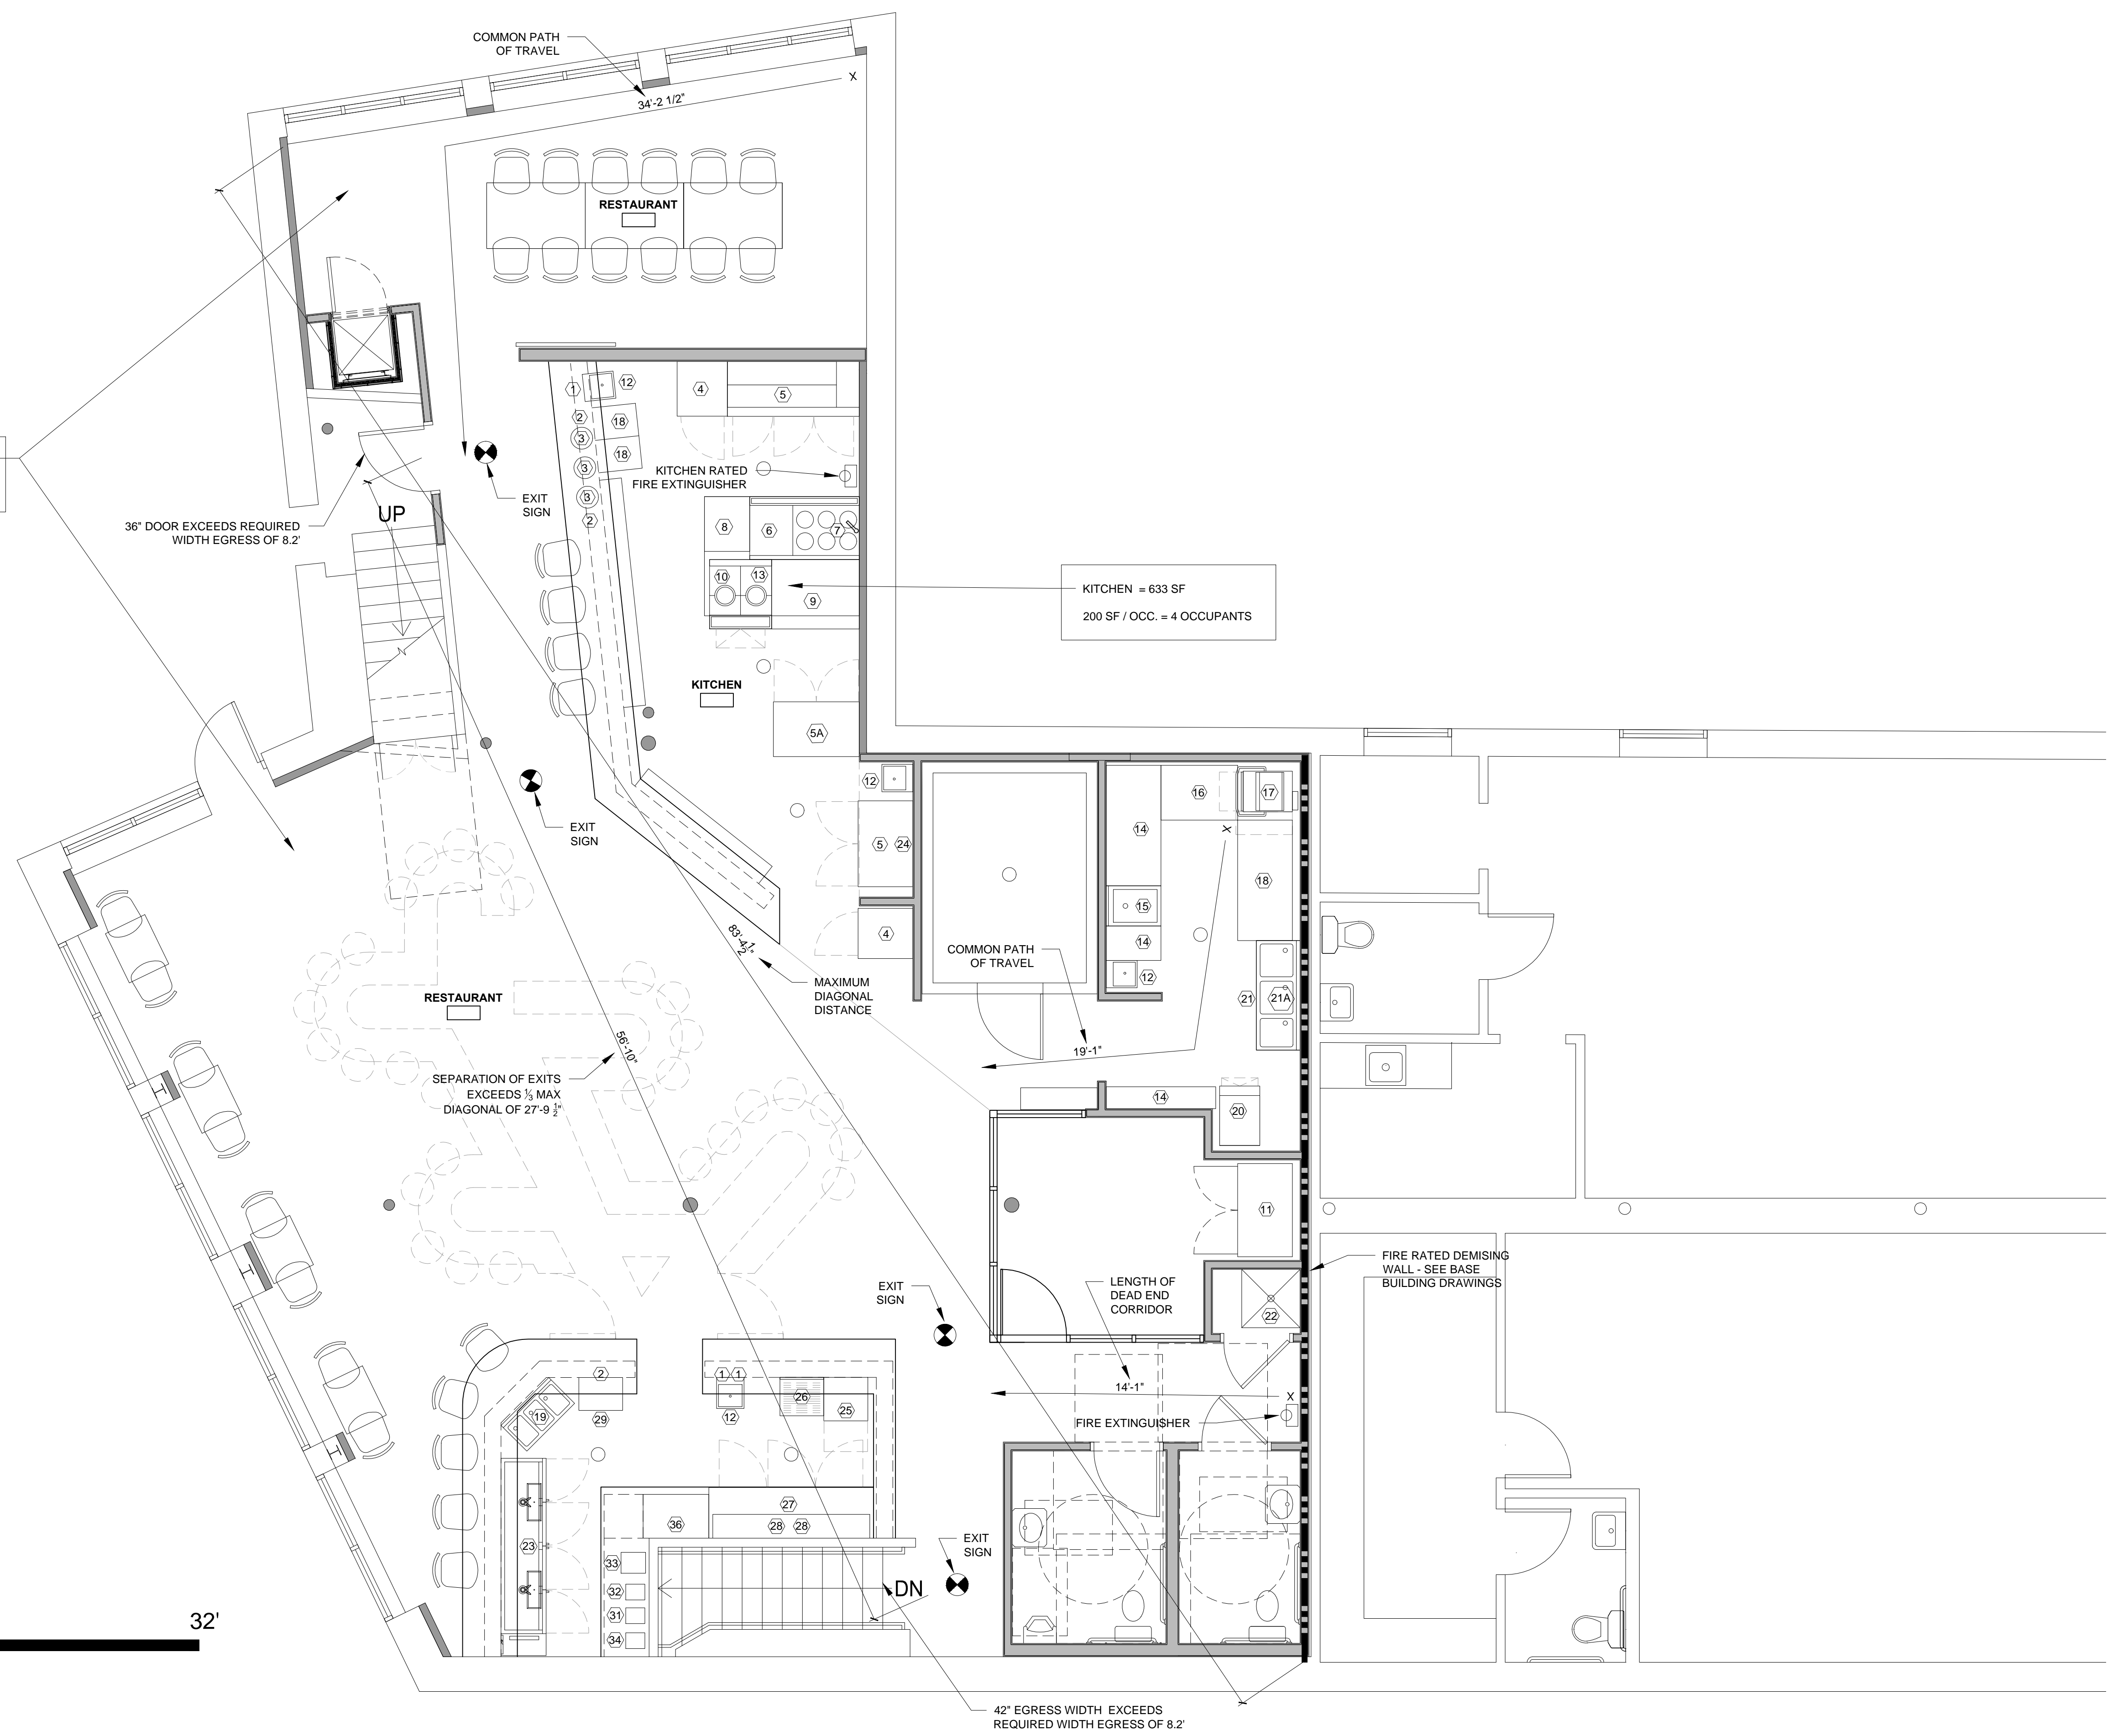

PROJECT No. 1646

DRAWN BY: RRT, RJS

CHECKED BY: RJS

SCALE: AS NOTED

SHEET TITLE:

LIFE SAFETY - FIRST FLOOR PLAN

## G1-3

RESTAURANT = 1,167 SF  
15 SF / OCC. = 78 OCCUPANTS

KITCHEN = 633 SF  
200 SF / OCC. = 4 OCCUPANTS

1 FIRST FLOOR LIFE SAFETY PLAN  
1/4" = 1'-0"