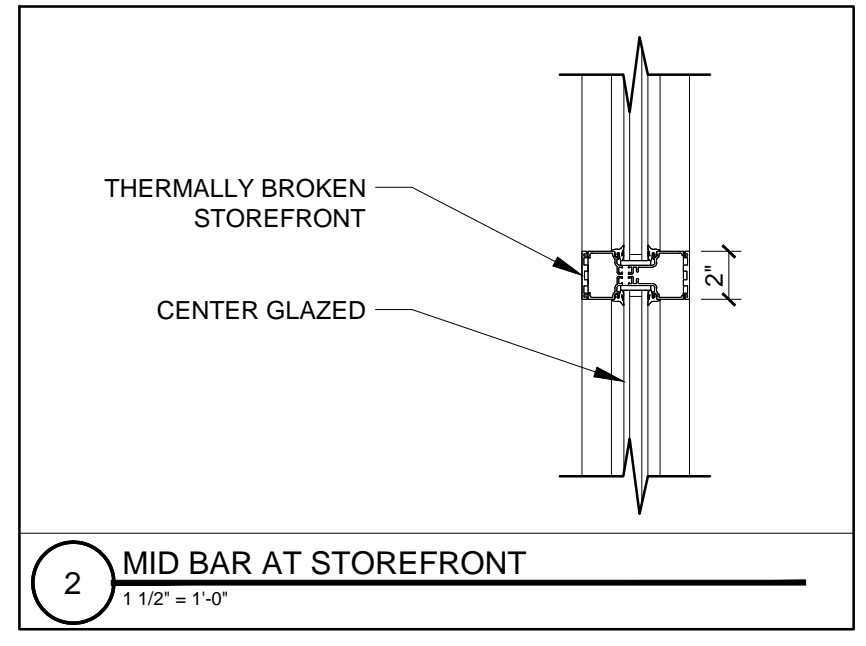

A5-0

6 PLAN DETAIL AT DUMB-WAITER ON GROUND FLOOR
 1/12" = 1'-0"

5 PLAN DETAIL AT DUMB-WAITER ON SECOND FLOOR
 1/12" = 1'-0"