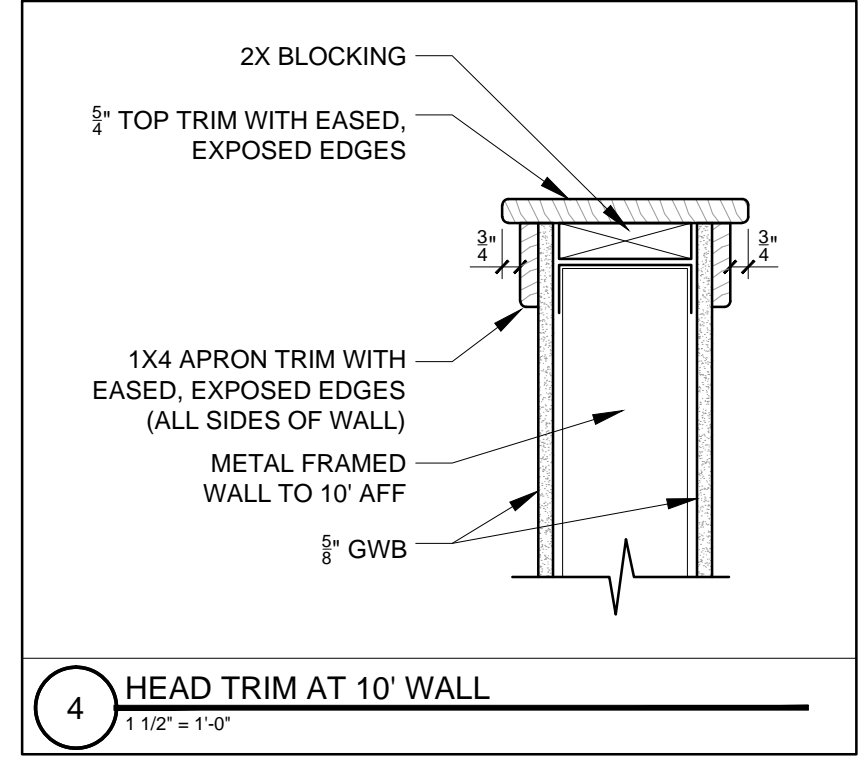

A5-0

6 PLAN DETAIL AT DUMB-WAITER ON GROUND FLOOR
 1/12" = 1'-0"

5 PLAN DETAIL AT DUMB-WAITER ON SECOND FLOOR
 1/12" = 1'-0"