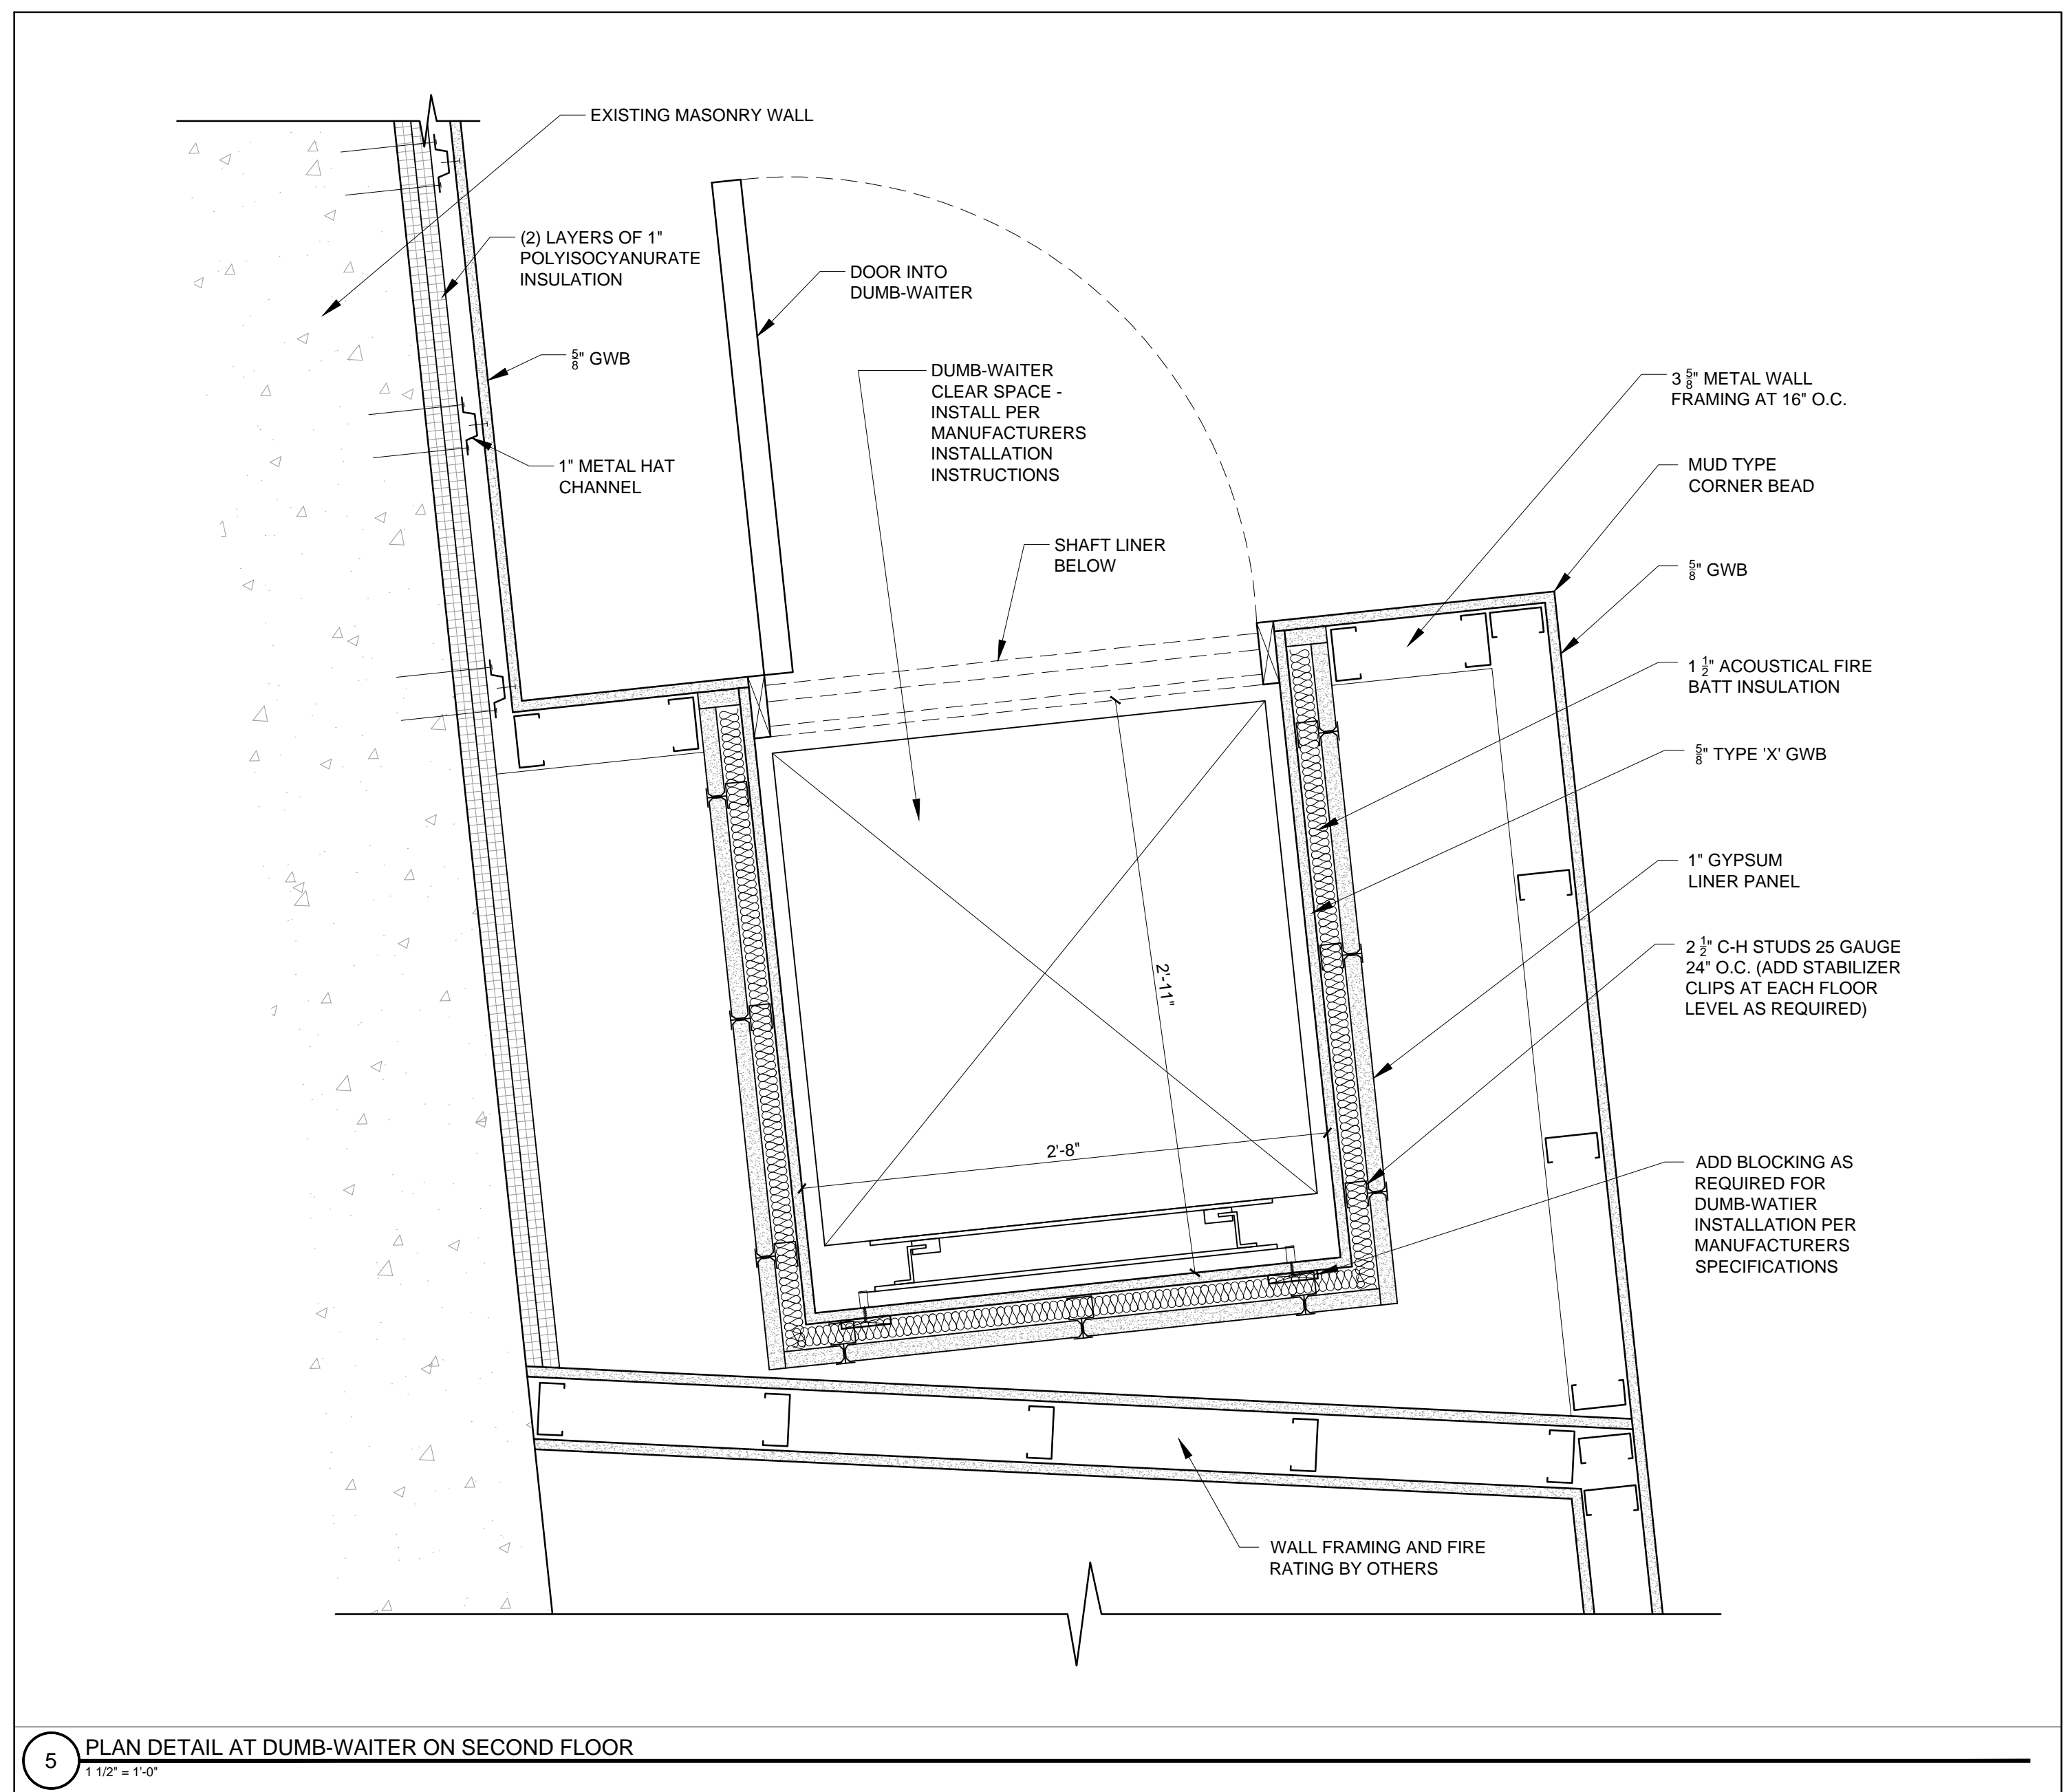

CONSULTANTS:

REVISIONS:
 ▲ REVISION 03/13/17

DATE: 2 MARCH 2017

PROJECT No. 1646

DRAWN BY: RRT, RJS

CHECKED BY: RJS

SCALE: AS NOTED

SHEET TITLE:
DETAILS

A5-0

6 PLAN DETAIL AT DUMB-WAITER ON GROUND FLOOR
 1/12" = 1'-0"

5 PLAN DETAIL AT DUMB-WAITER ON SECOND FLOOR
 1/12" = 1'-0"