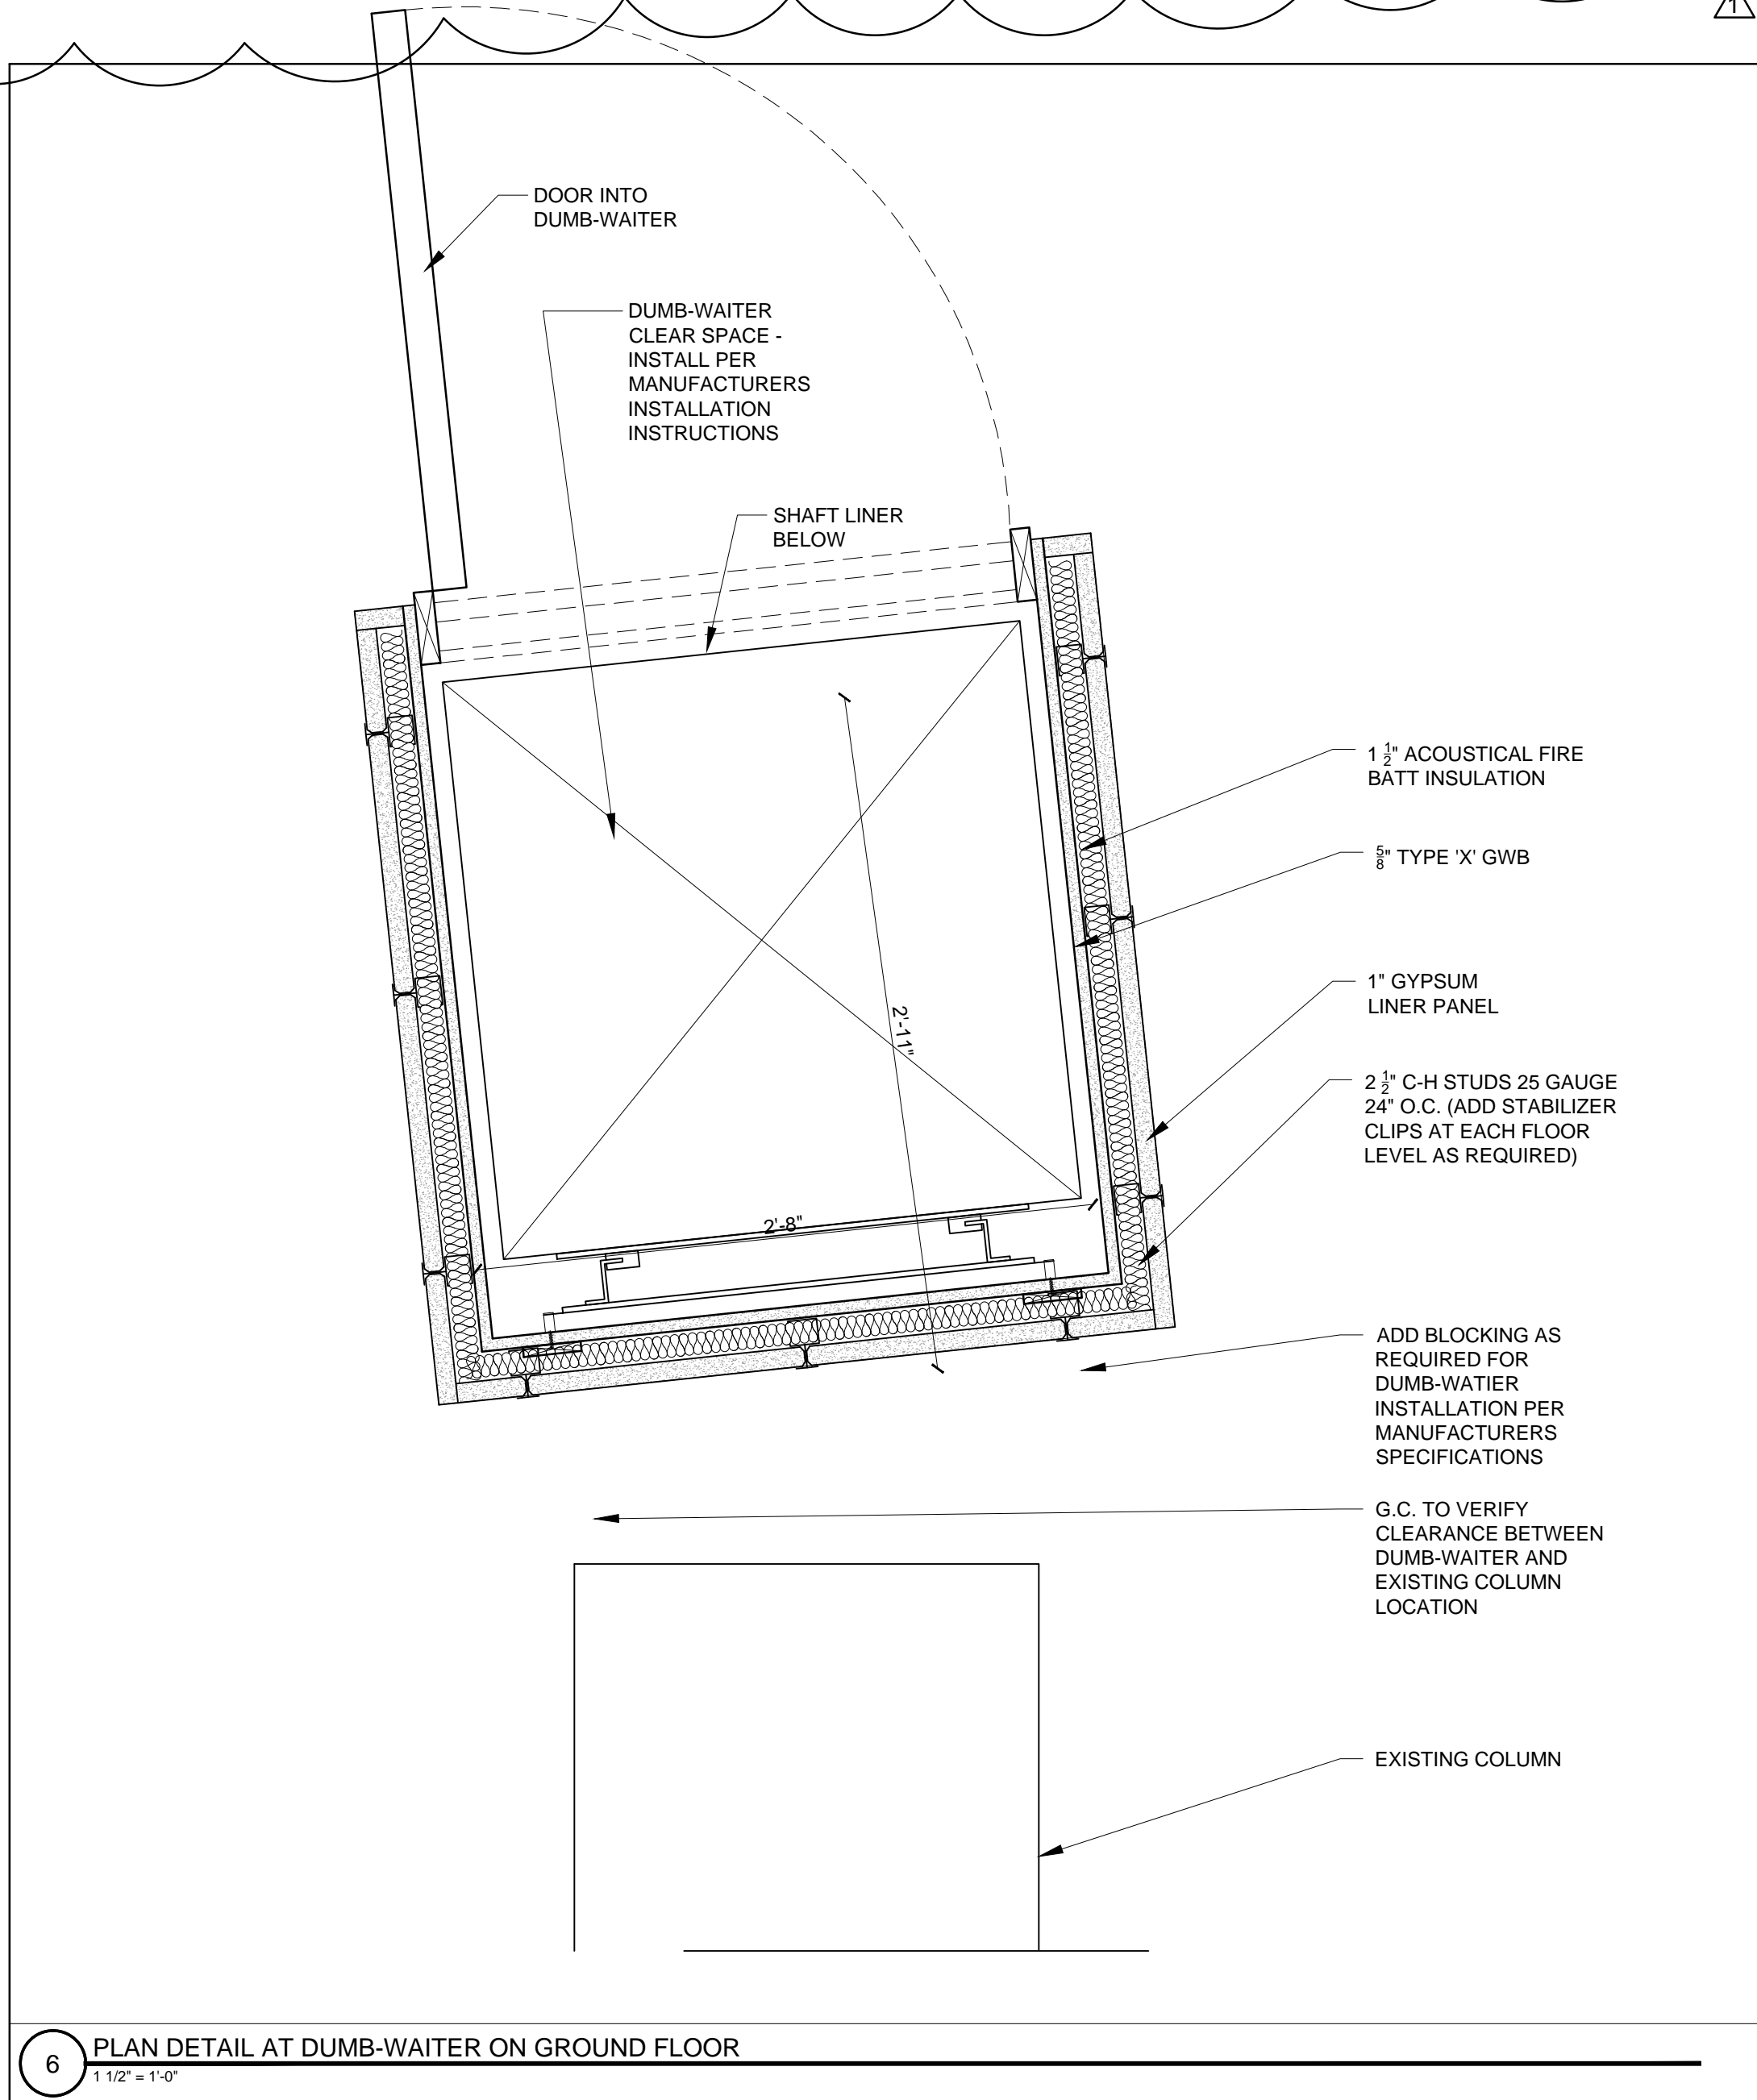

CONSULTANTS:

REVISIONS:
 ▲ REVISION 03/13/17

DATE: 2 MARCH 2017

PROJECT No. 1646

DRAWN BY: RRT, RJS

CHECKED BY: RJS

SCALE: AS NOTED

SHEET TITLE:
DETAILS

A5-0

6 PLAN DETAIL AT DUMB-WAITER ON GROUND FLOOR
 1/12" = 1'-0"

5 PLAN DETAIL AT DUMB-WAITER ON SECOND FLOOR
 1/12" = 1'-0"