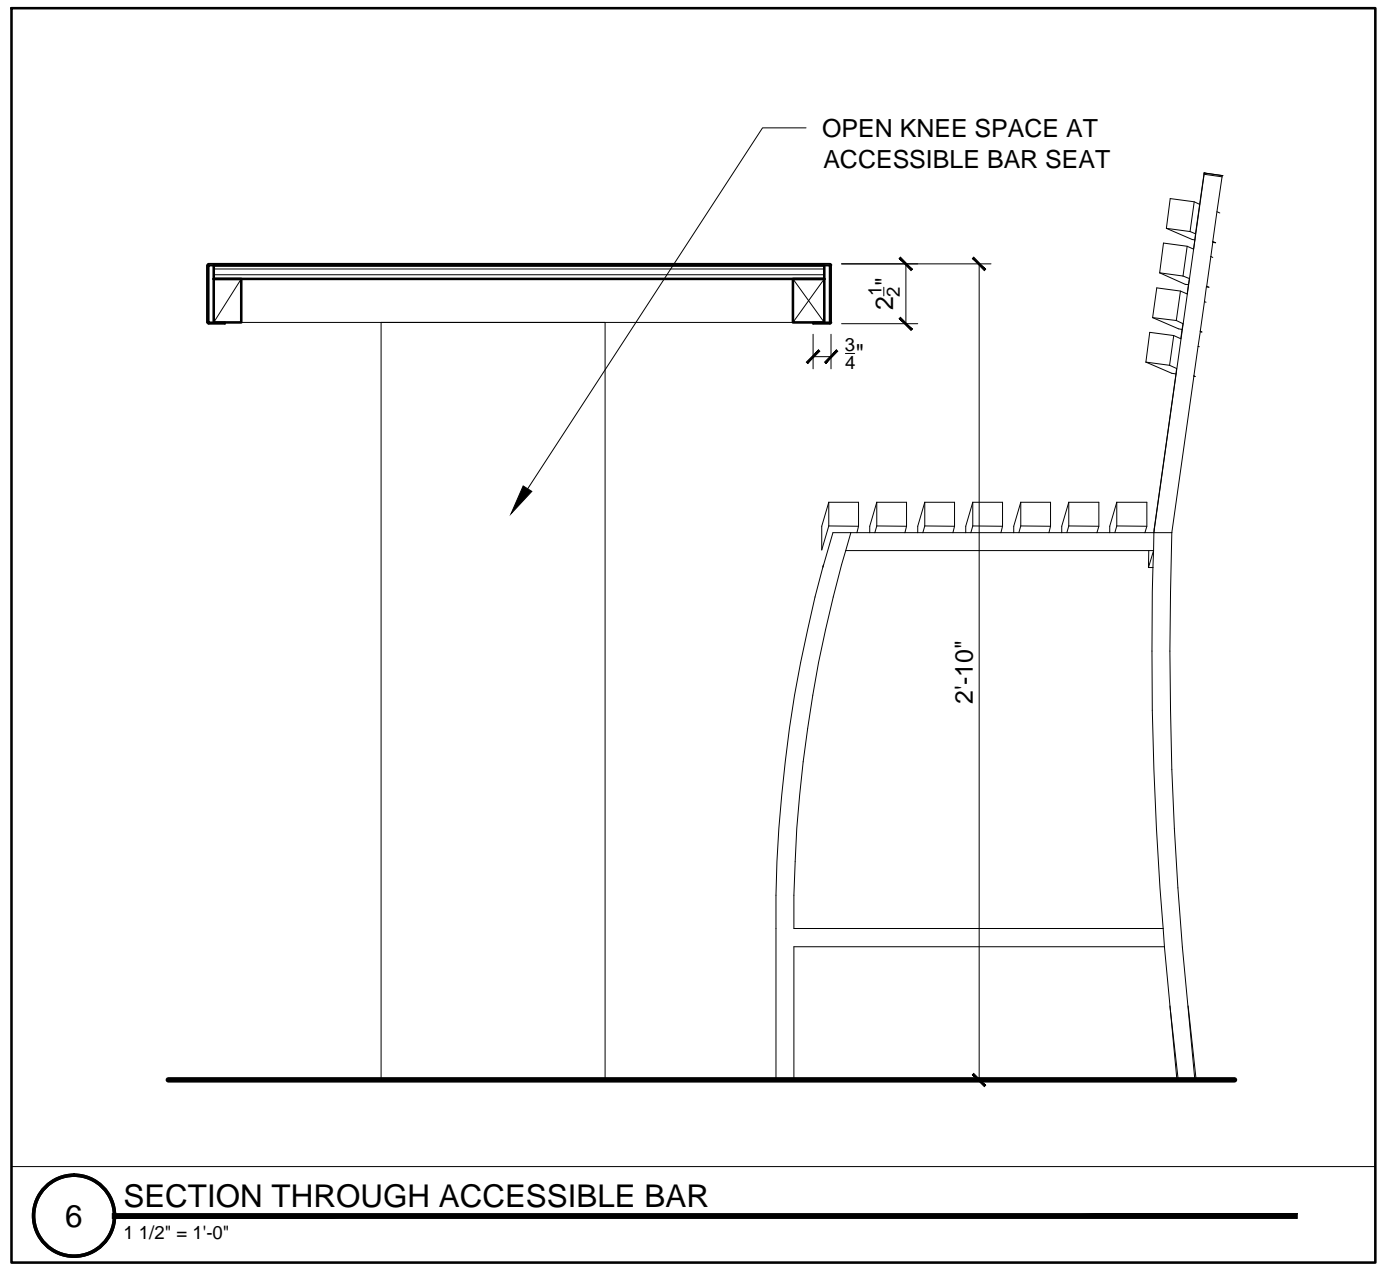

A5-0

6 PLAN DETAIL AT DUMB-WAITER ON GROUND FLOOR
 1/12" = 1'-0"

5 PLAN DETAIL AT DUMB-WAITER ON SECOND FLOOR
 1/12" = 1'-0"