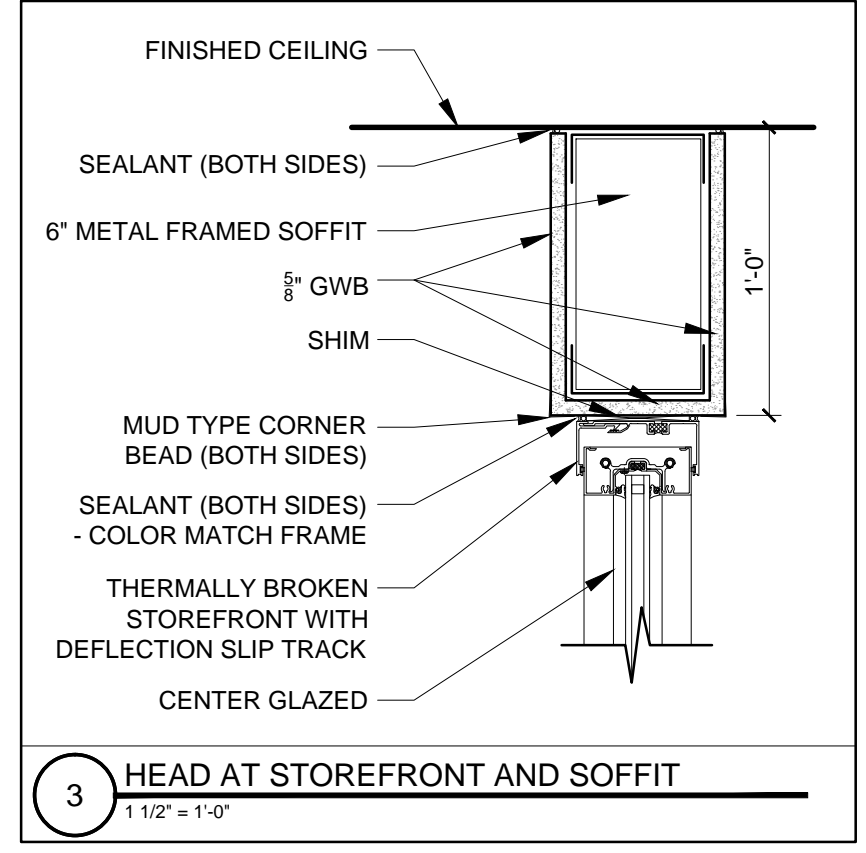

A5-0

6 PLAN DETAIL AT DUMB-WAITER ON GROUND FLOOR
 1/12" = 1'-0"

5 PLAN DETAIL AT DUMB-WAITER ON SECOND FLOOR
 1/12" = 1'-0"