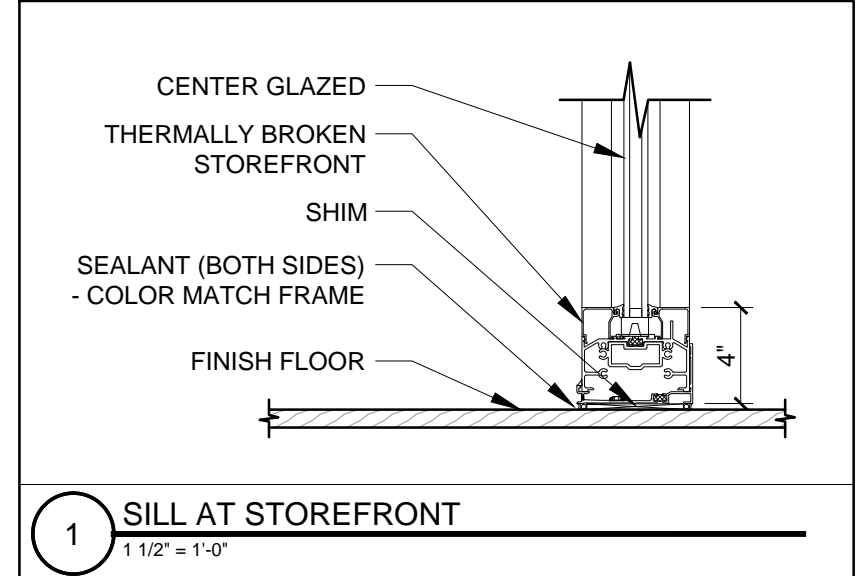

A5-0

6 PLAN DETAIL AT DUMB-WAITER ON GROUND FLOOR
 1/12" = 1'-0"

5 PLAN DETAIL AT DUMB-WAITER ON SECOND FLOOR
 1/12" = 1'-0"