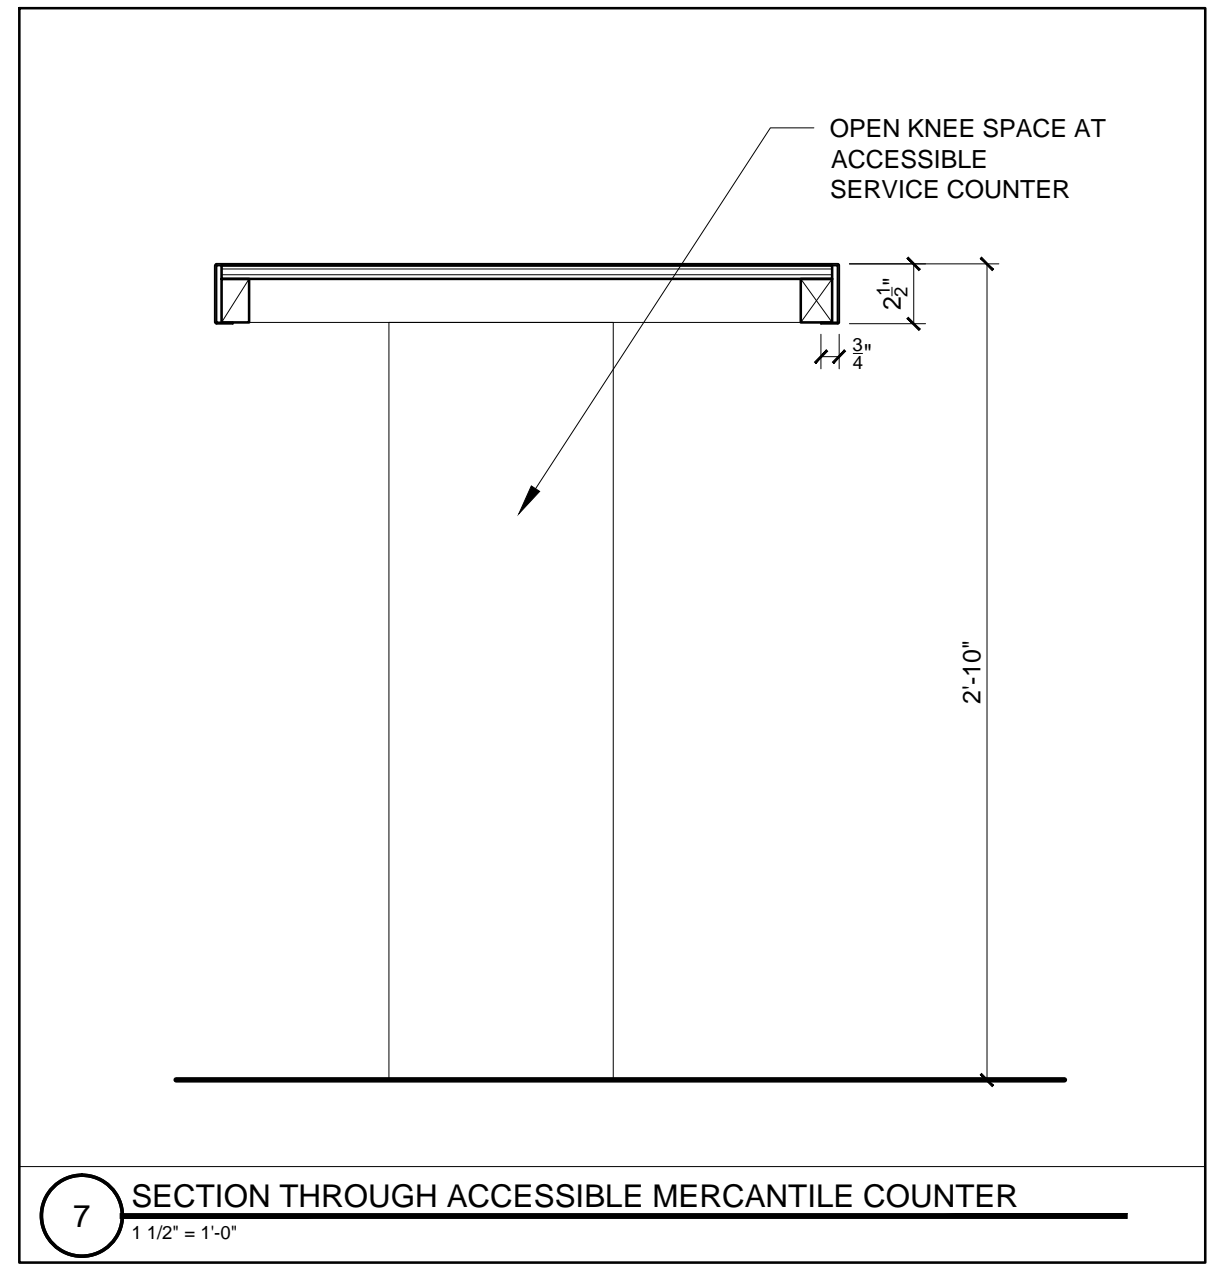

A5-0

6 PLAN DETAIL AT DUMB-WAITER ON GROUND FLOOR
 1/12" = 1'-0"

5 PLAN DETAIL AT DUMB-WAITER ON SECOND FLOOR
 1/12" = 1'-0"