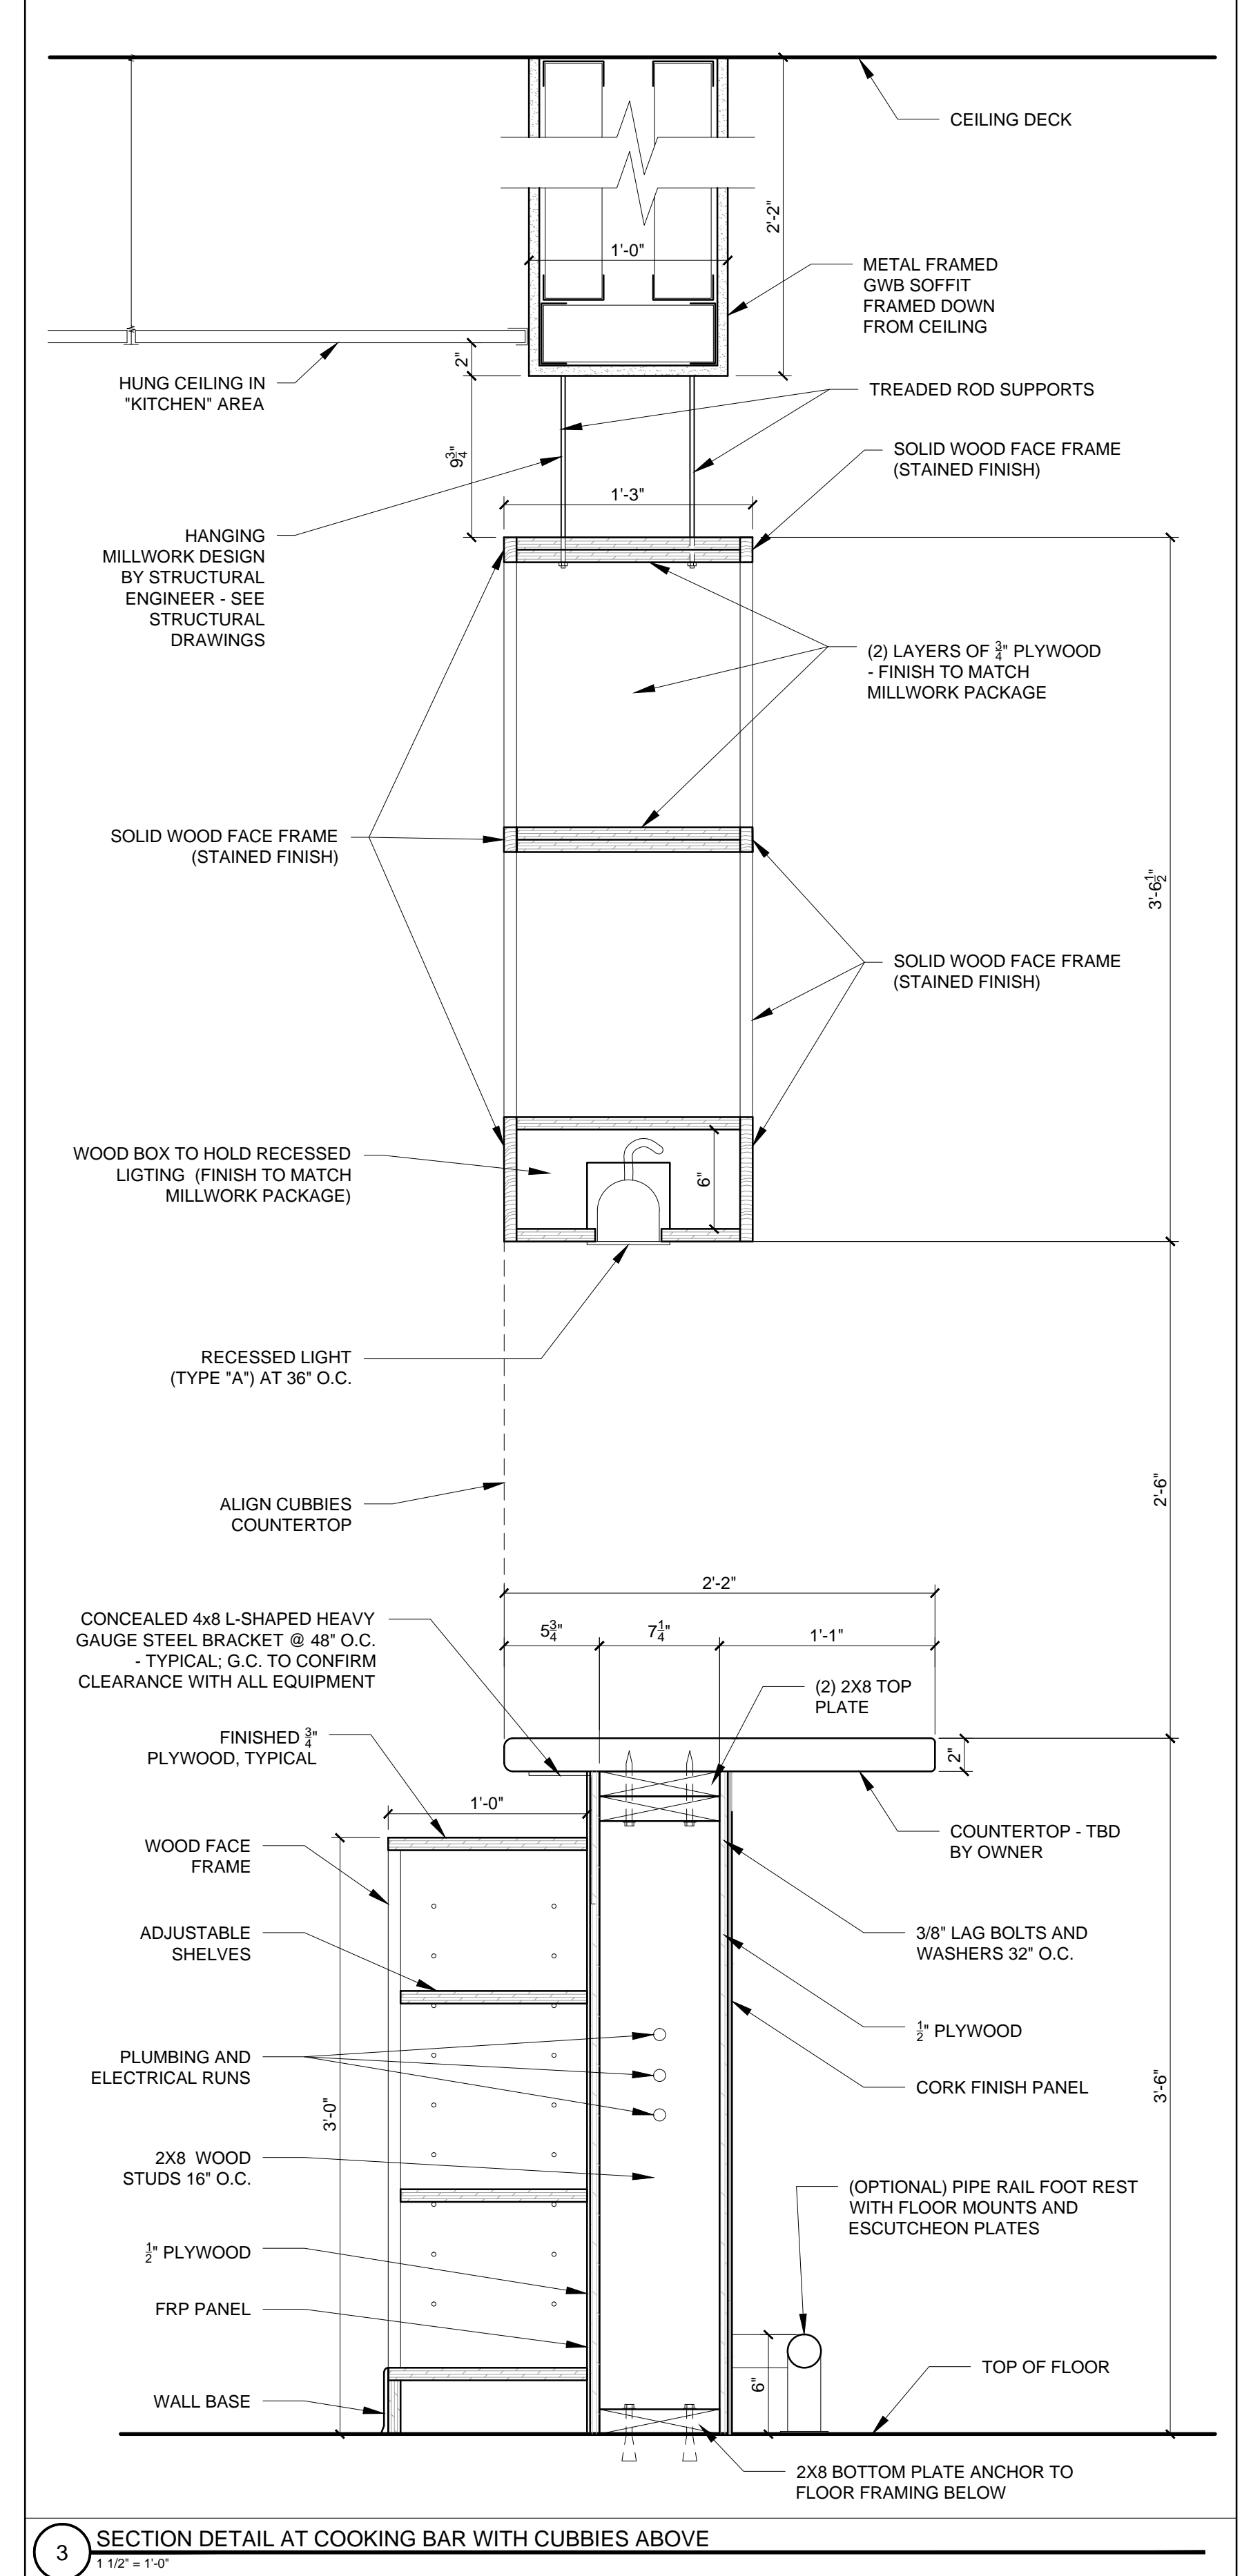

© 2017 RYAN SENATORE ARCHITECTURE

LIO RESTAURANT AND RETAIL
6 CITY CENTER
PORTLAND, MAINE

CONSULTANTS:

REVISIONS:

DATE: 2 MARCH 2017

PROJECT No. 1646

DRAWN BY: RRT, RJS

CHECKED BY: RJS

SCALE: AS NOTED

SHEET TITLE:
SECTIONS

A3-0

3 SECTION DETAIL AT COOKING BAR WITH CUBBIES ABOVE
1 1/2" = 1'-0"