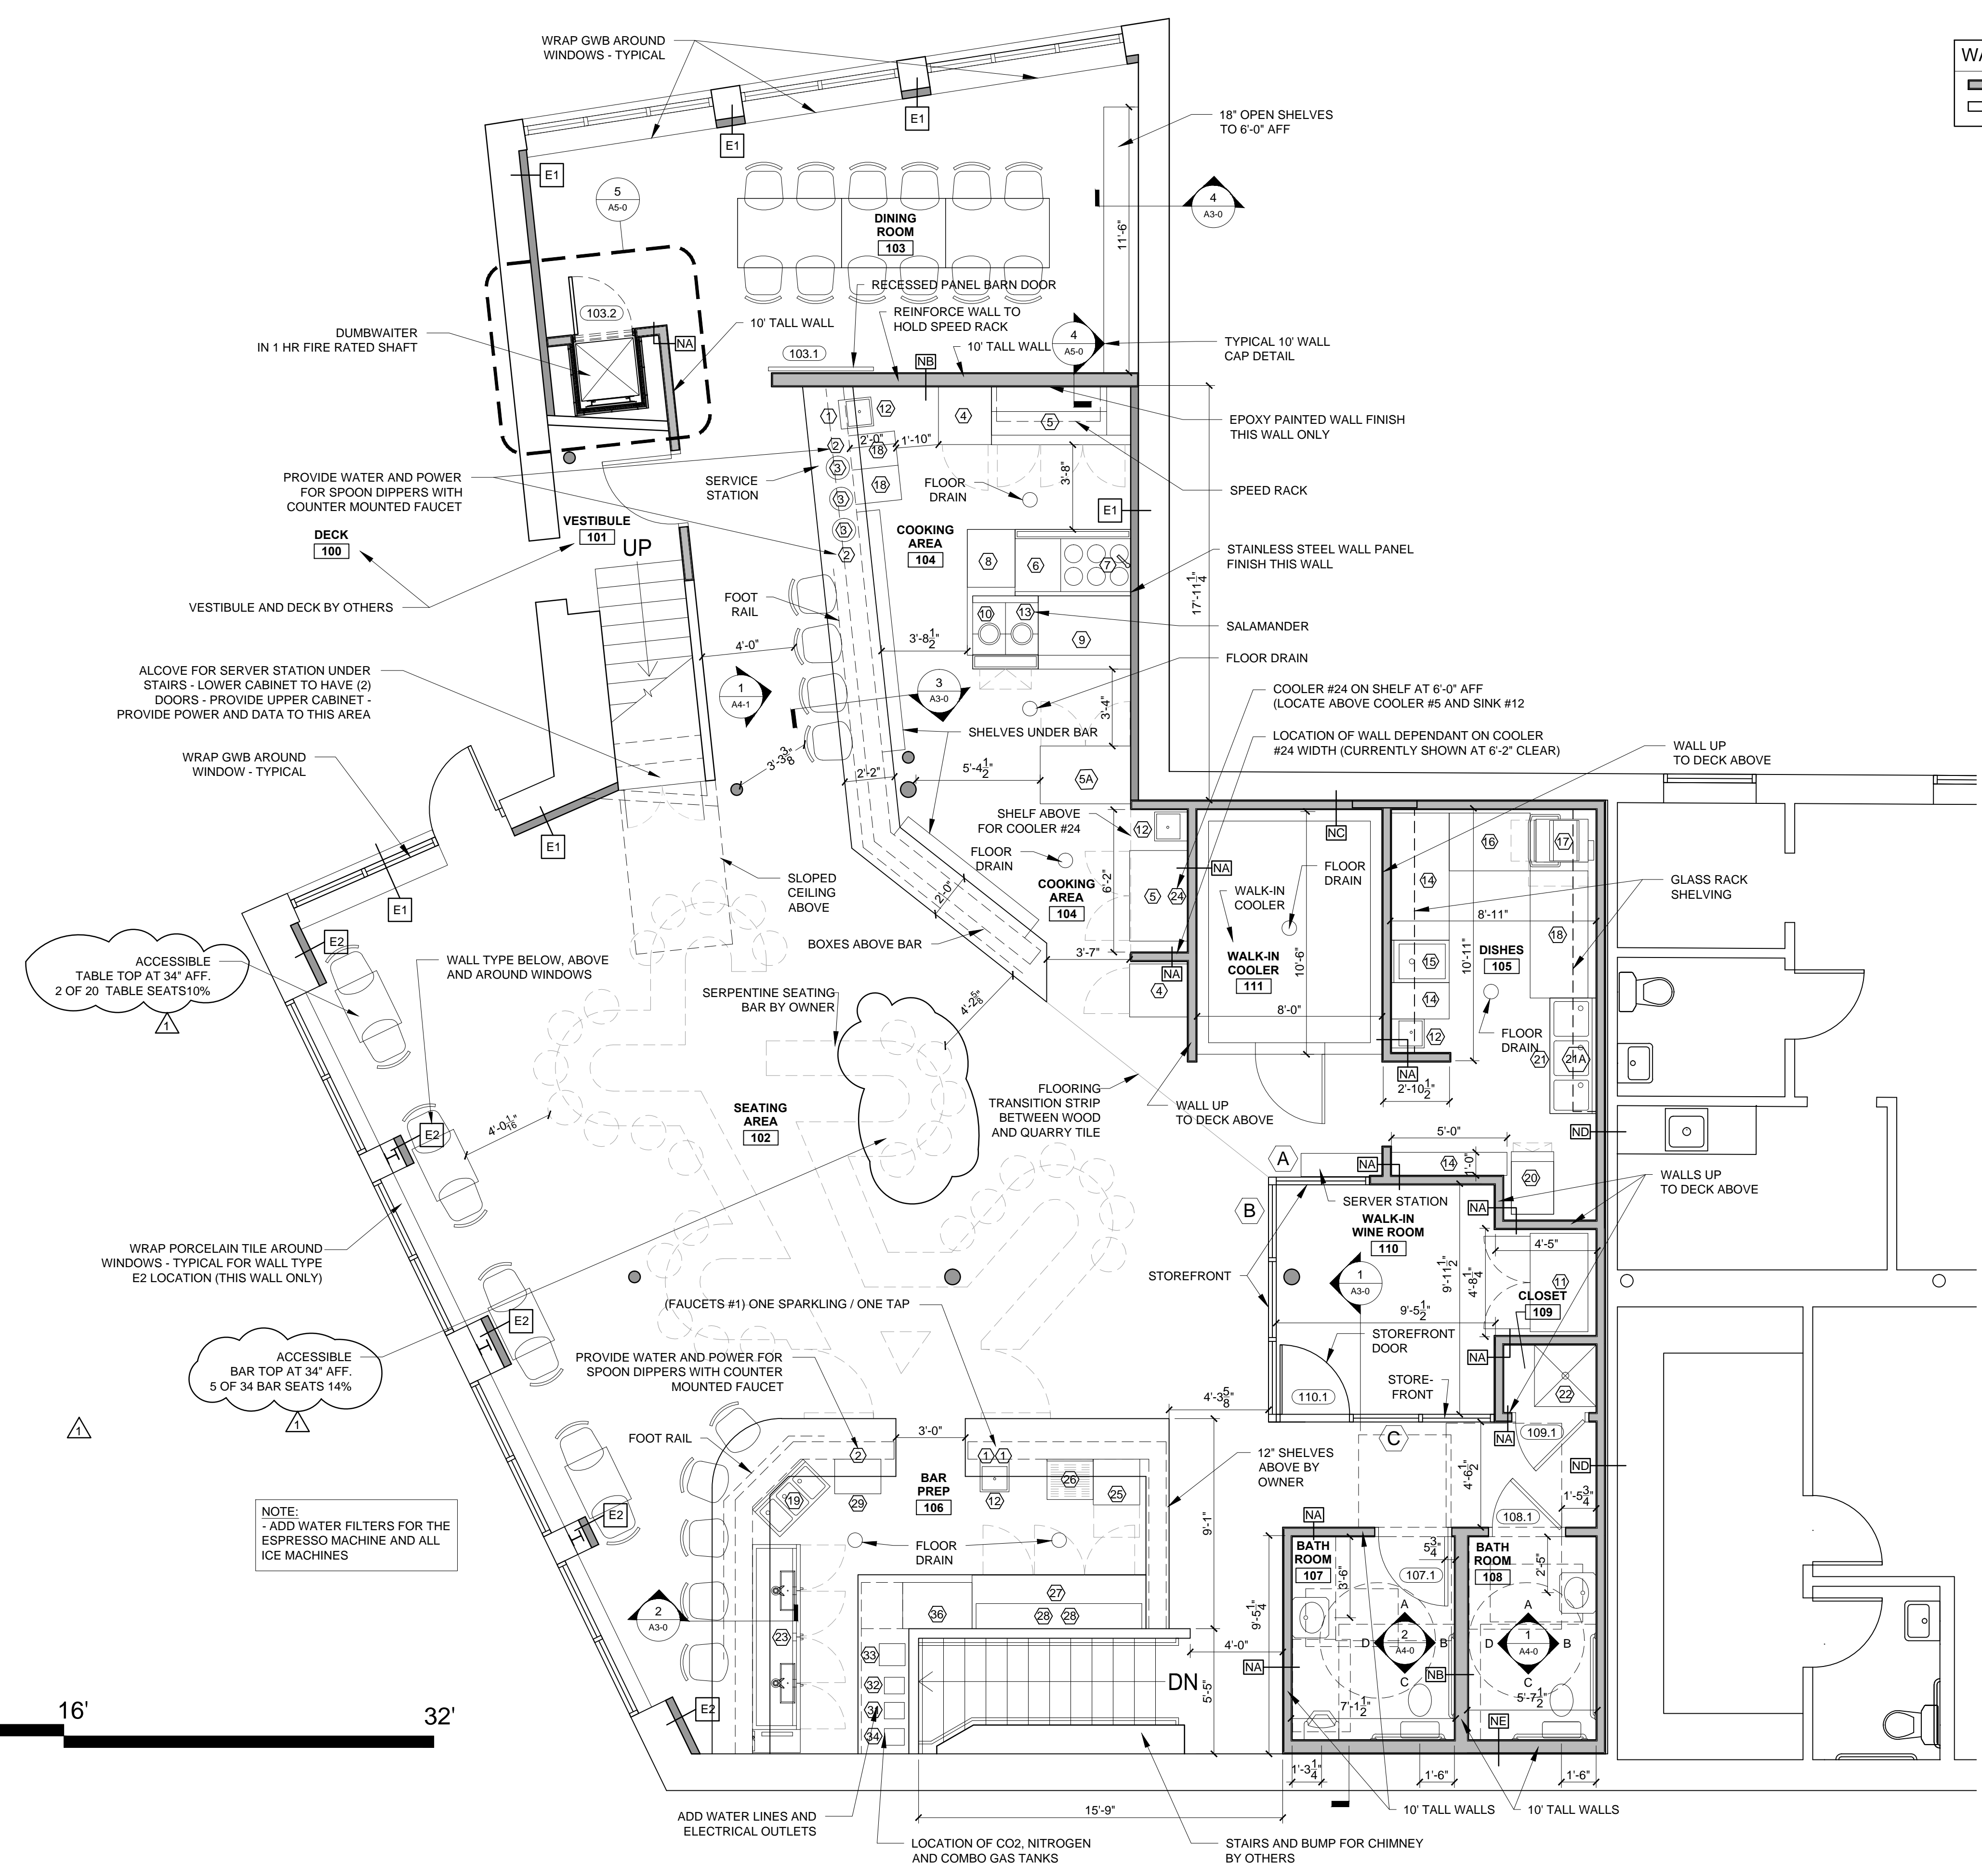

REVISIONS:

DATE: 2 MARCH 2017

PROJECT No. 1646

DRAWN BY: RRT, RJS

CHECKED BY: RJS

SCALE: AS NOTED

SHEET TITLE:

SECOND FLOOR PLAN

A1-1

WALL LEGEND:	
	NEW WALL
	EXISTING WALL

1 SECOND FLOOR PLAN
1/4" = 1'-0"