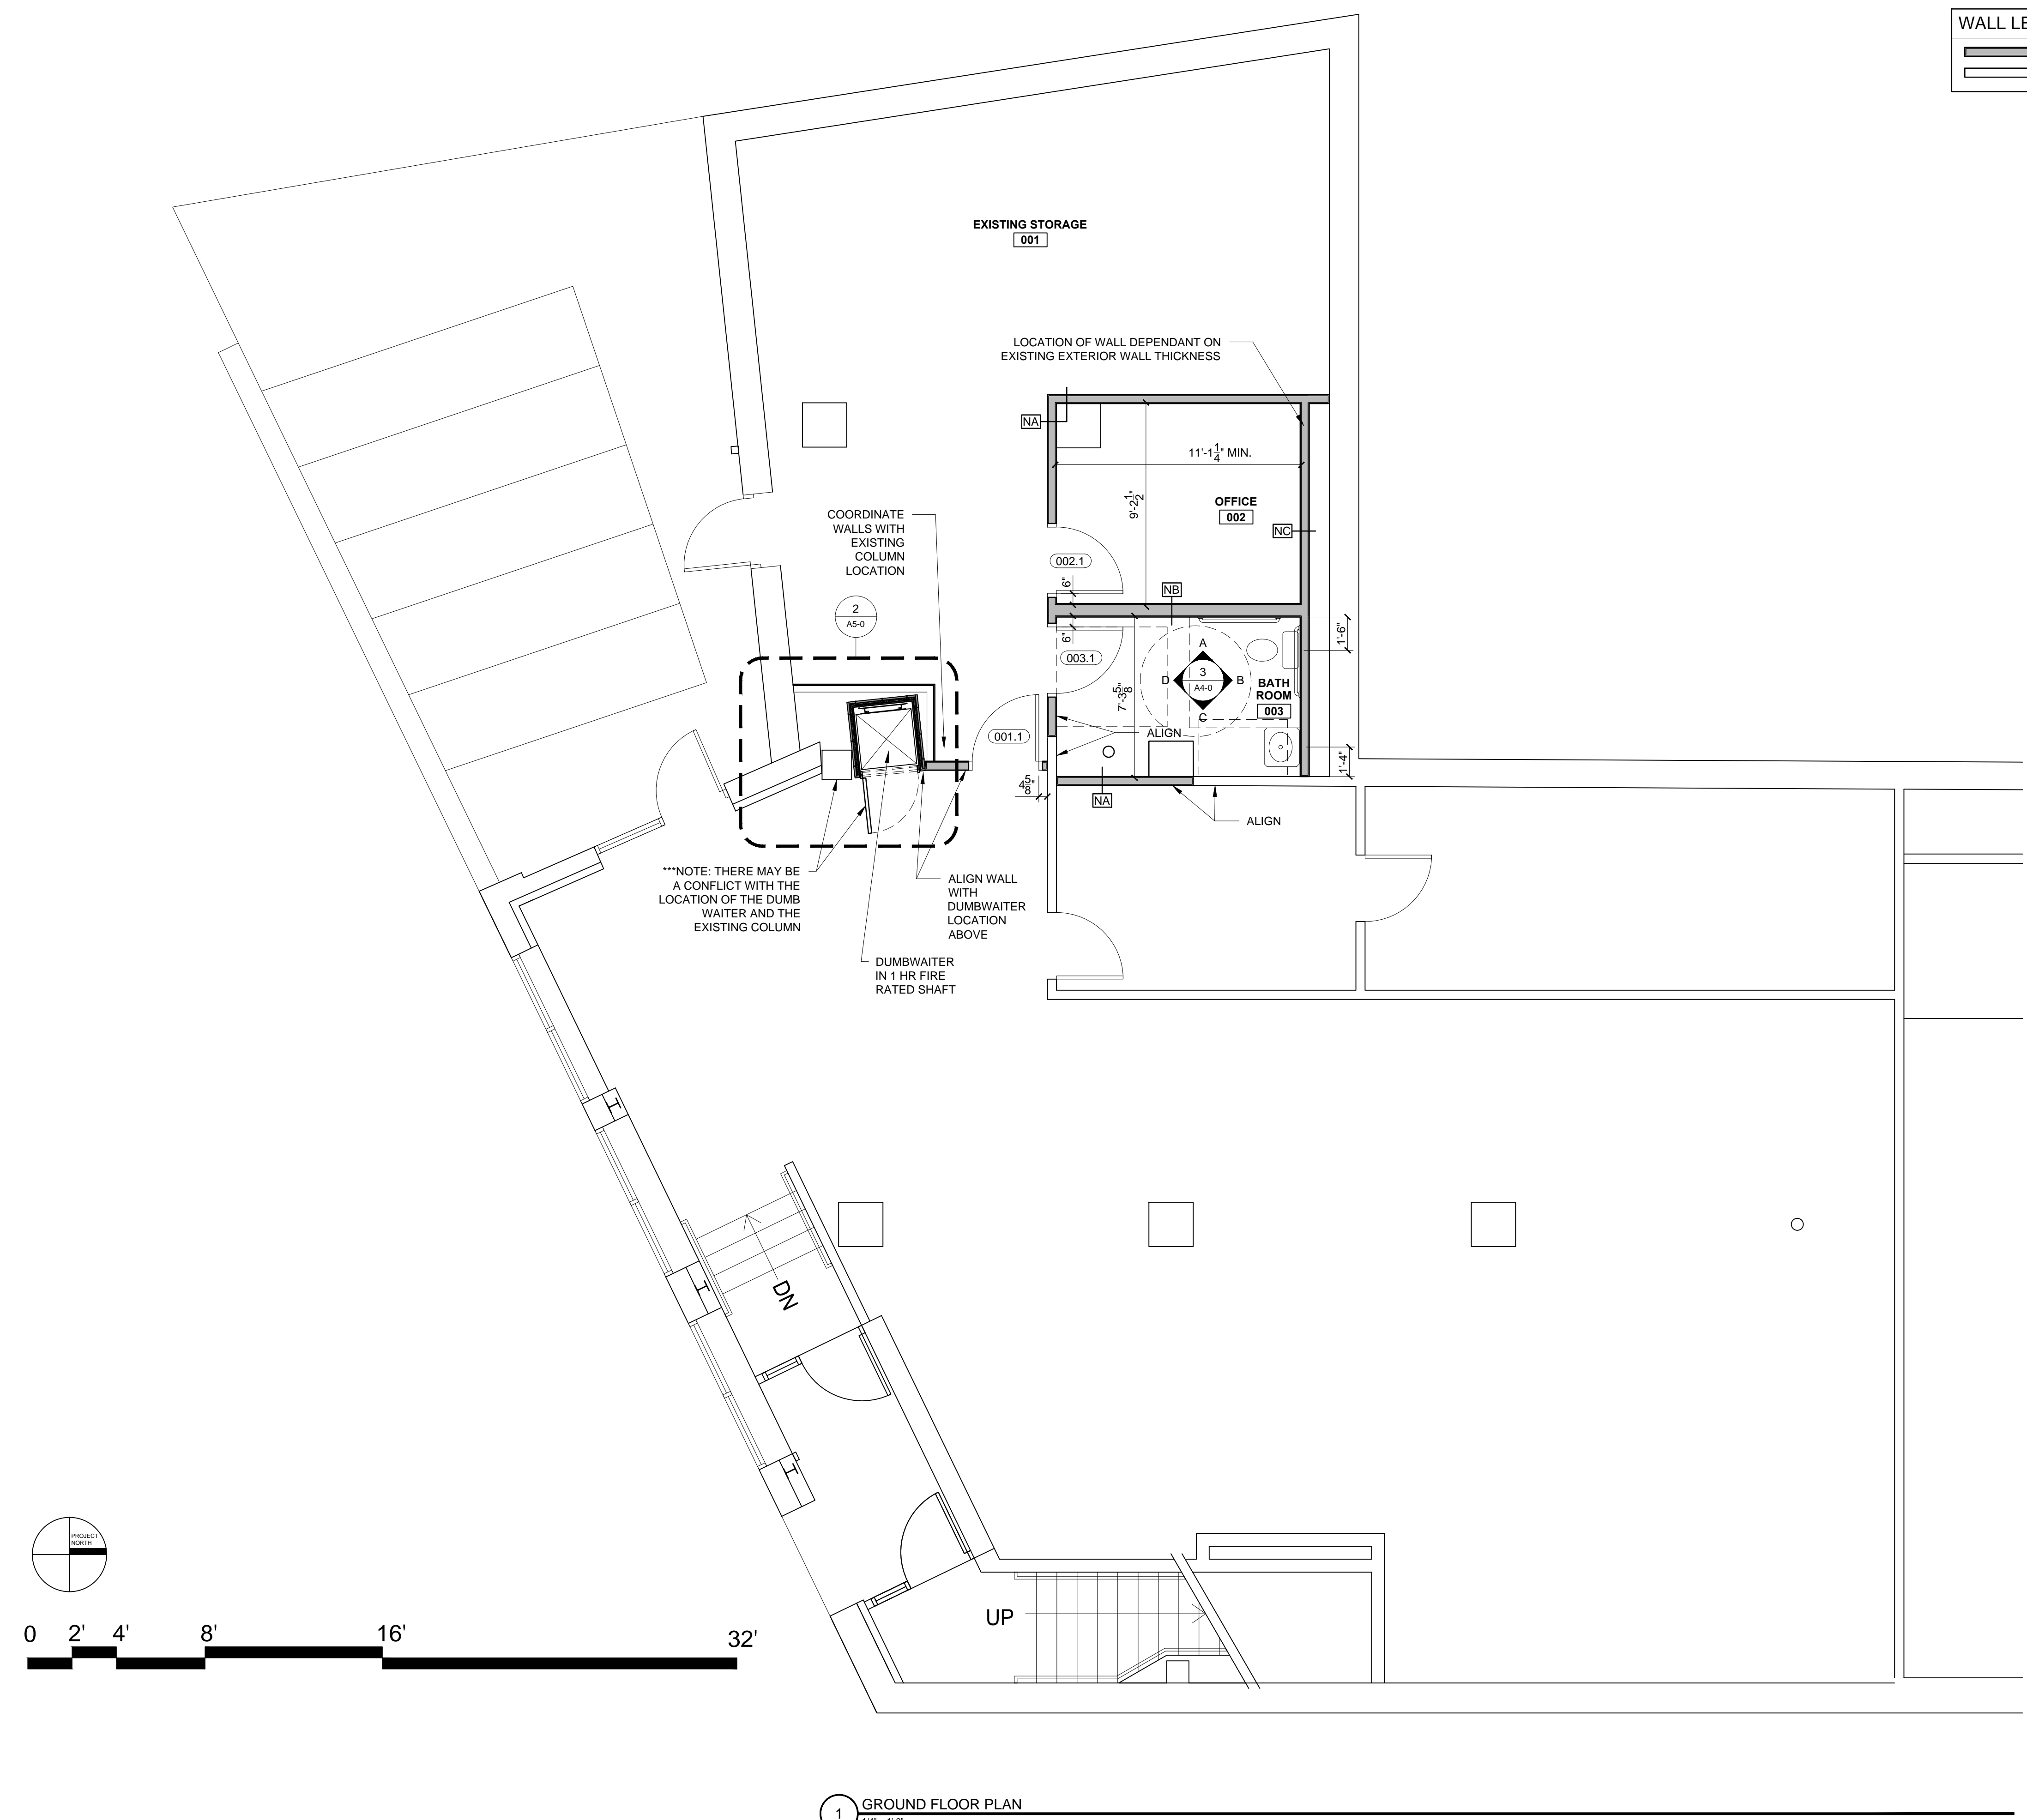

CONSULTANTS:

REVISIONS:

DATE: 20 DECEMBER 2016

PROJECT No. 1646

DRAWN BY: RRT, RJS

CHECKED BY: RJS

SCALE: AS NOTED

SHEET TITLE:
 GROUND FLOOR PLAN

A1-0

WALL LEGEND:

— NEW WALL

— EXISTING WALL

1 GROUND FLOOR PLAN
 1/4" = 1'-0"