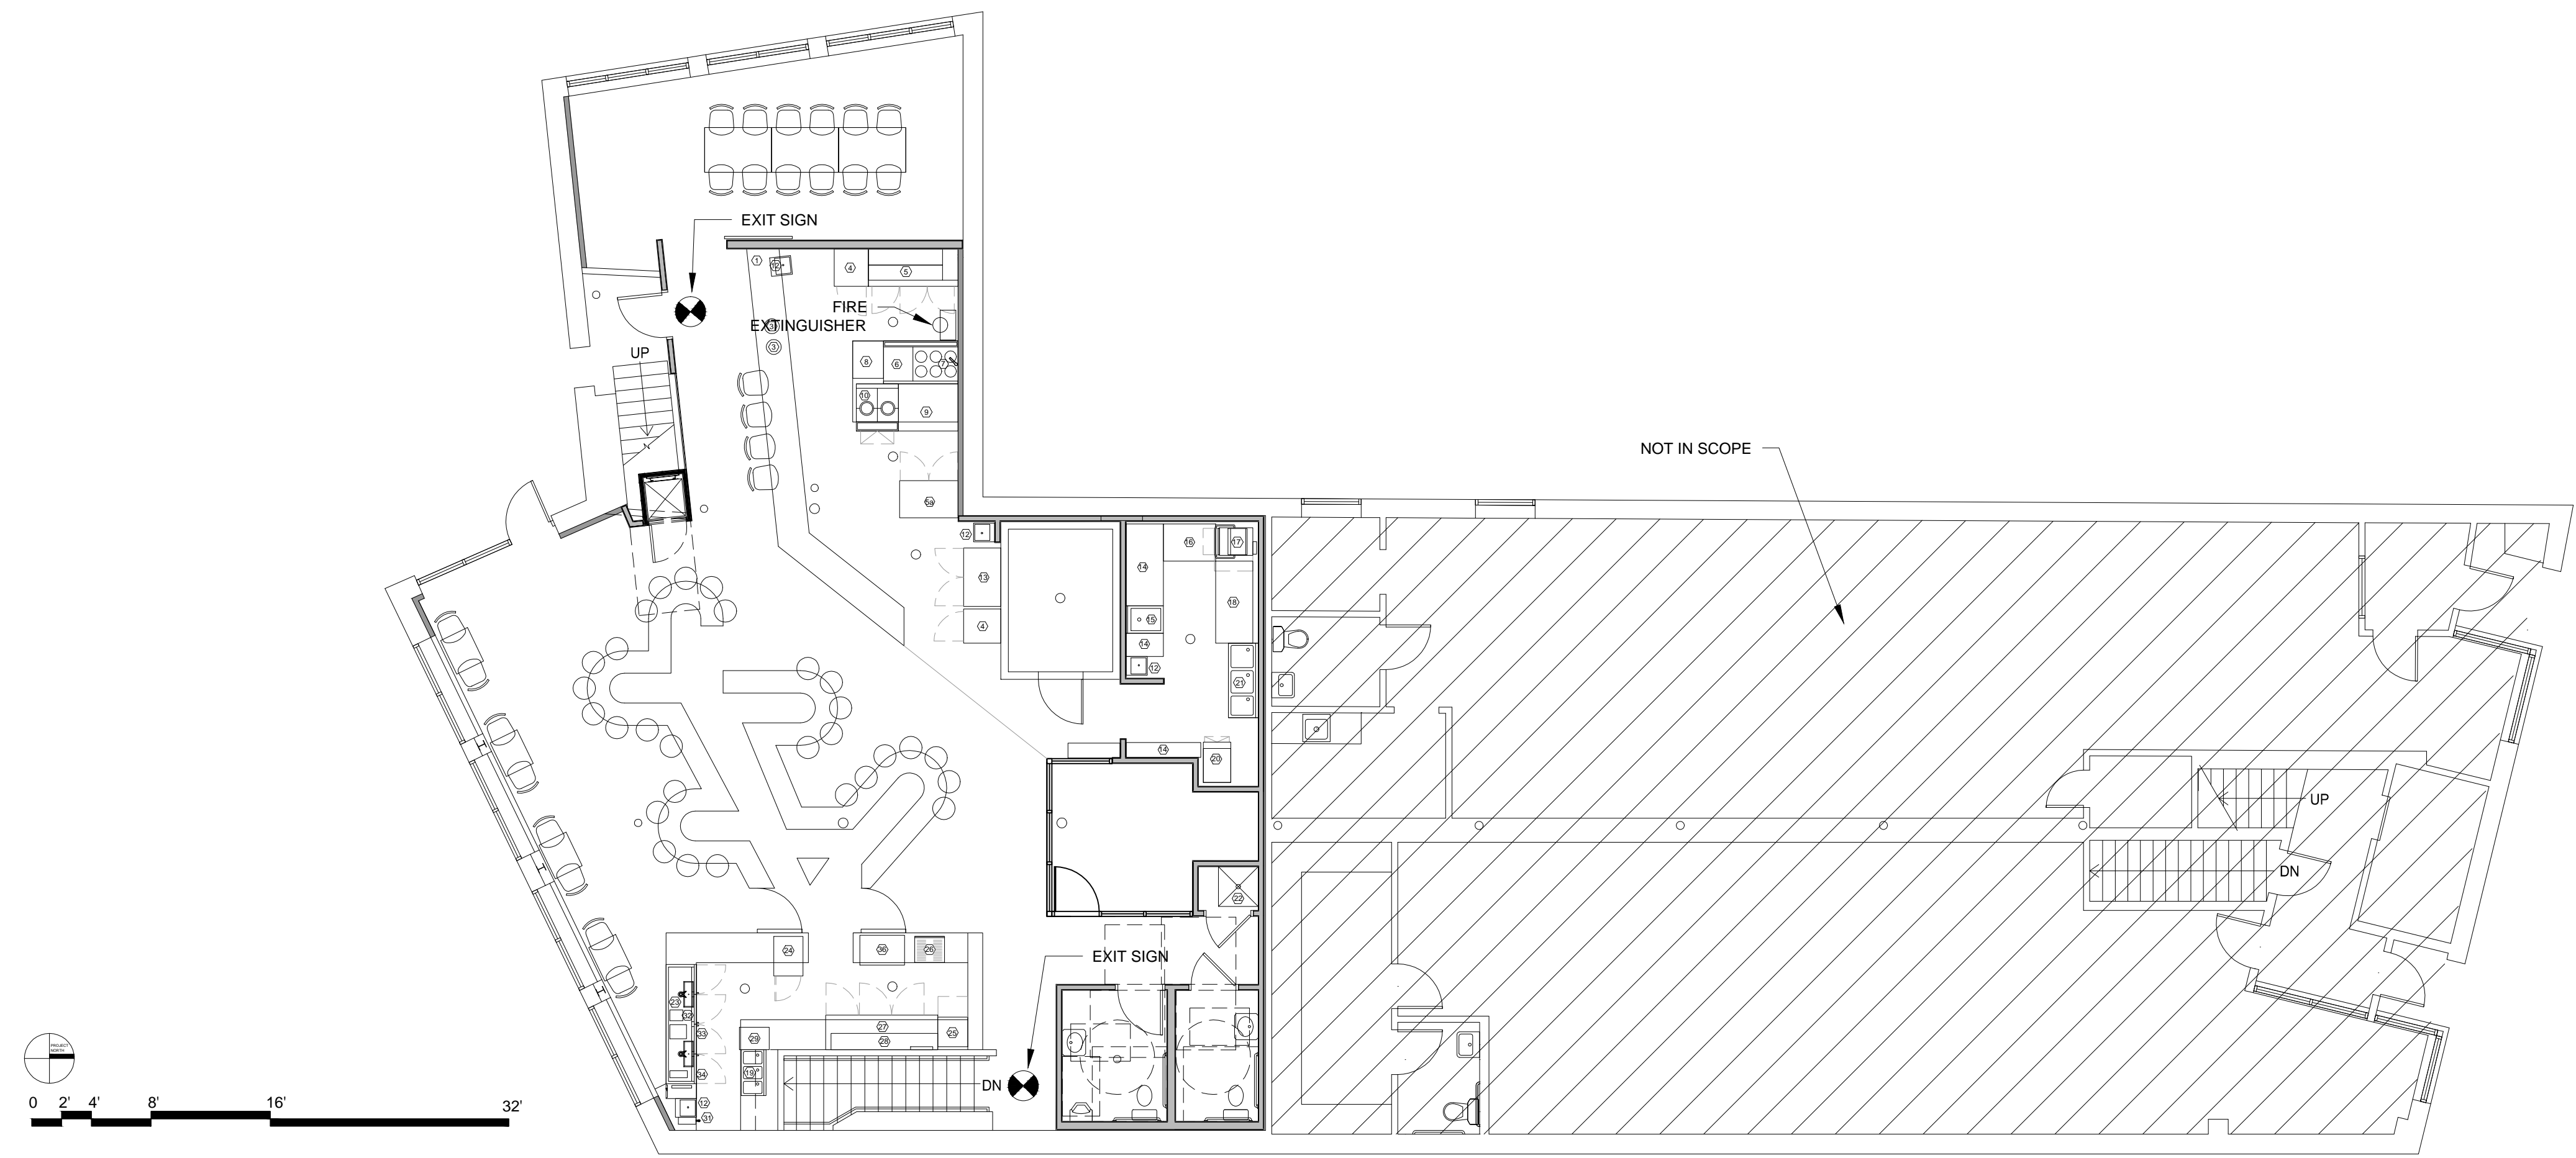

© 2016 RYAN SENATORE ARCHITECTURE

LIO RESTAURANT AND RETAIL
6 CITY CENTER
PORTLAND, MAINE

CONSULTANTS:

REVISIONS:

DATE: 20 DECEMBER 2016

PROJECT No. 1646

DRAWN BY: RRT, RJS

CHECKED BY: RJS

SCALE: AS NOTED

SHEET TITLE:
CODE REVIEW
PLAN

G1-1

2 SECOND FLOOR CODE REVIEW PLAN
1/8" = 1'-0"