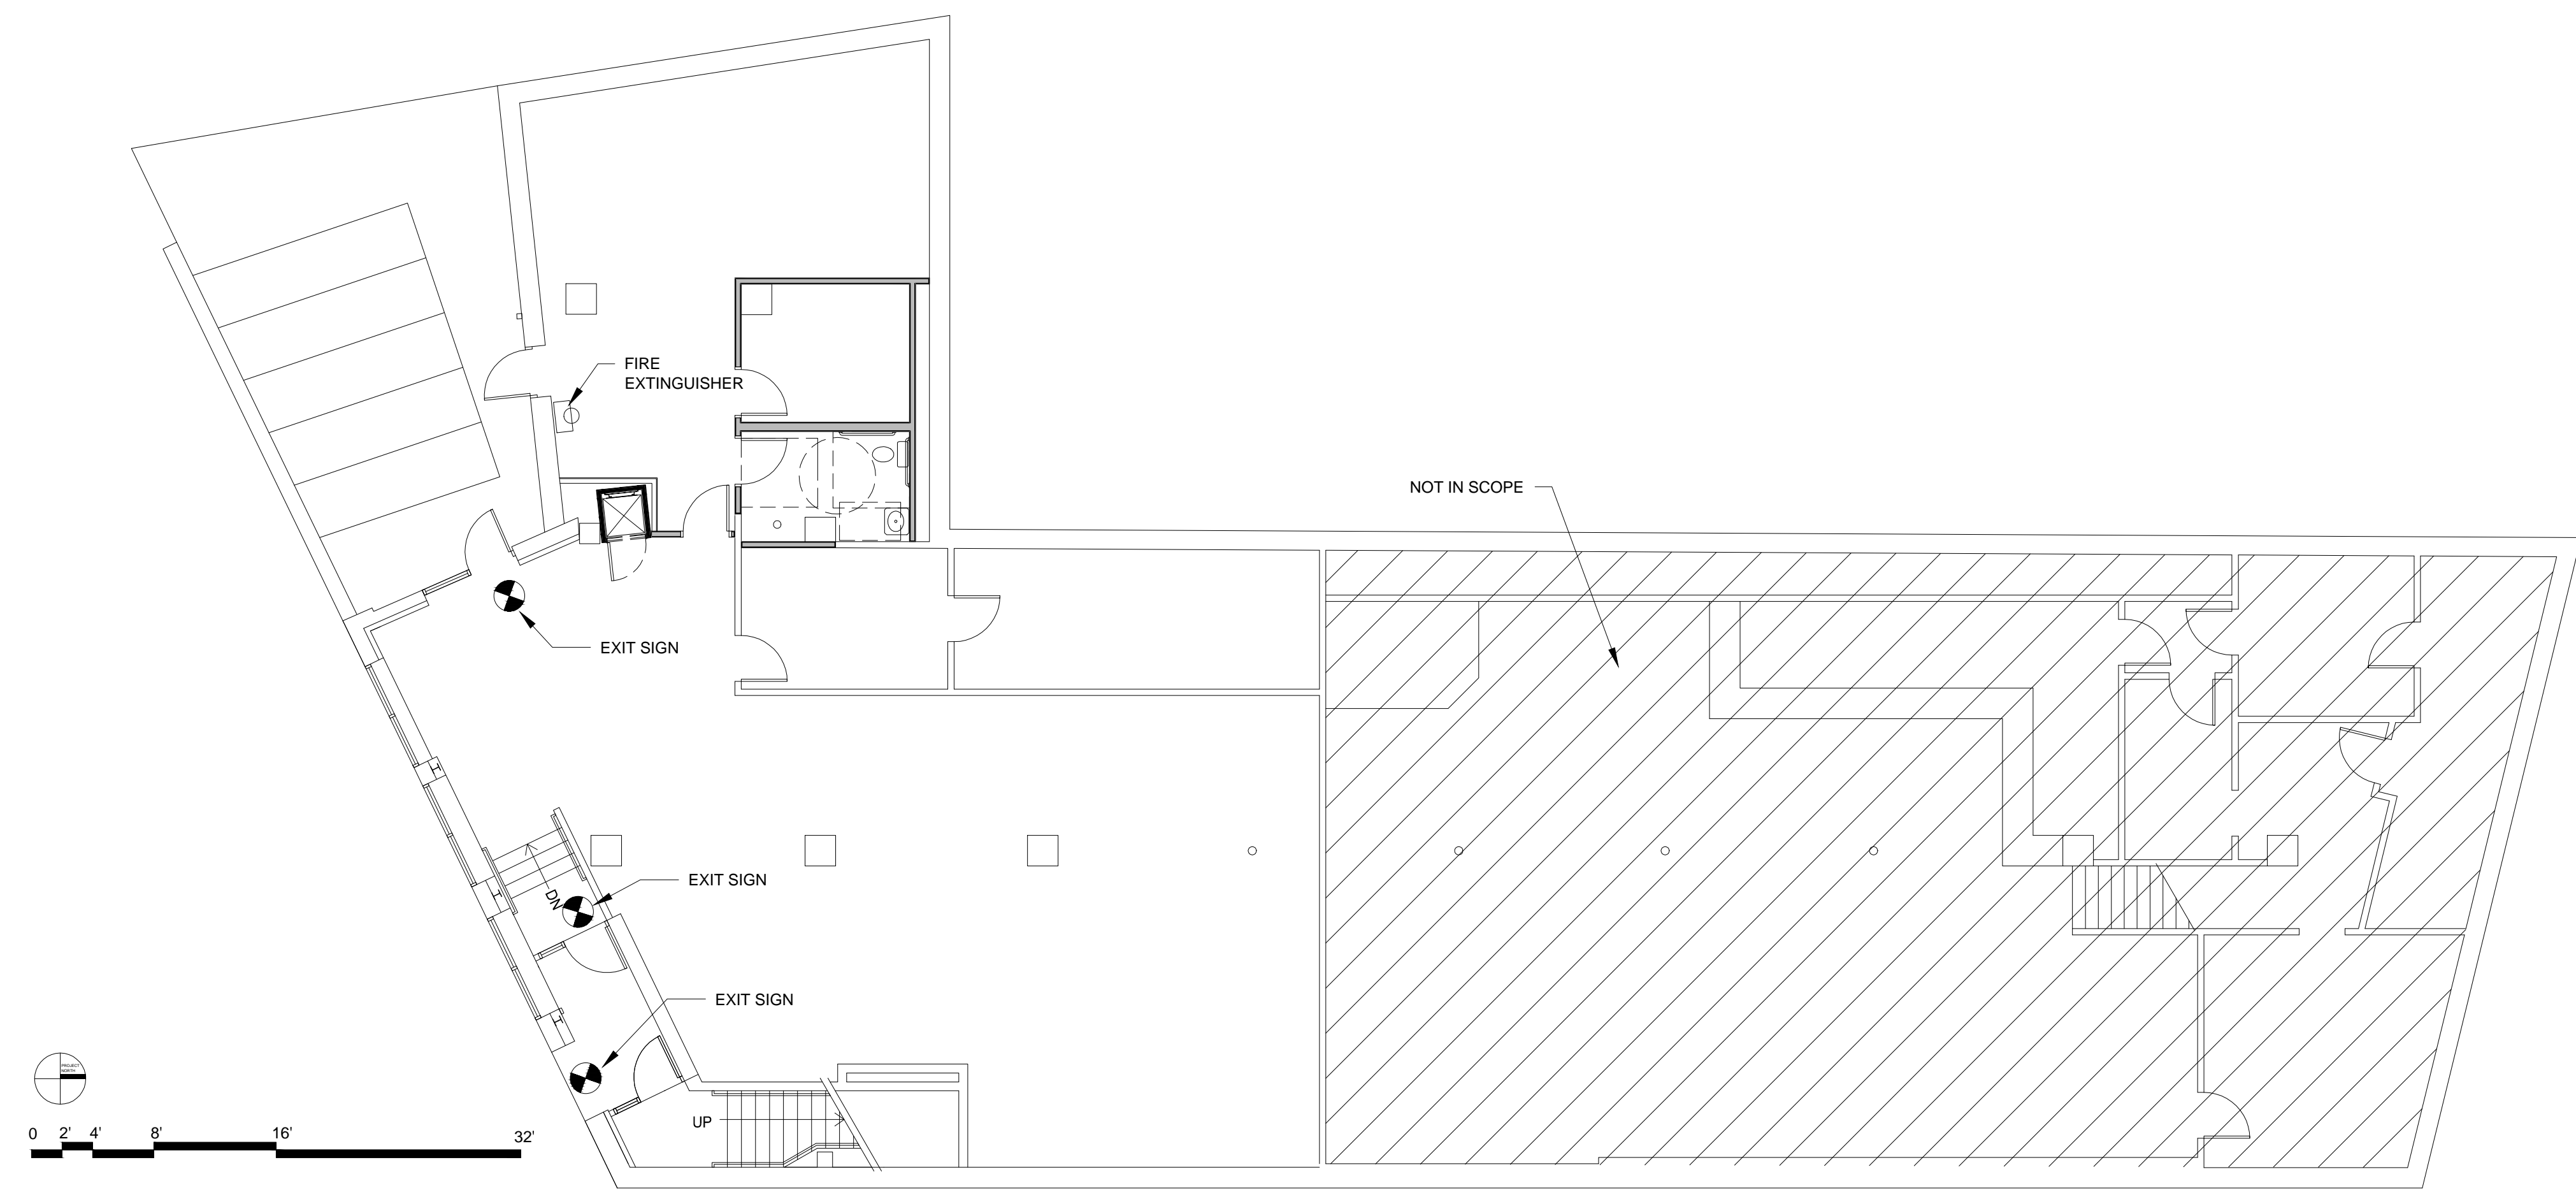

1 GROUND FLOOR CODE REVIEW PLAN
1/8" = 1'-0"