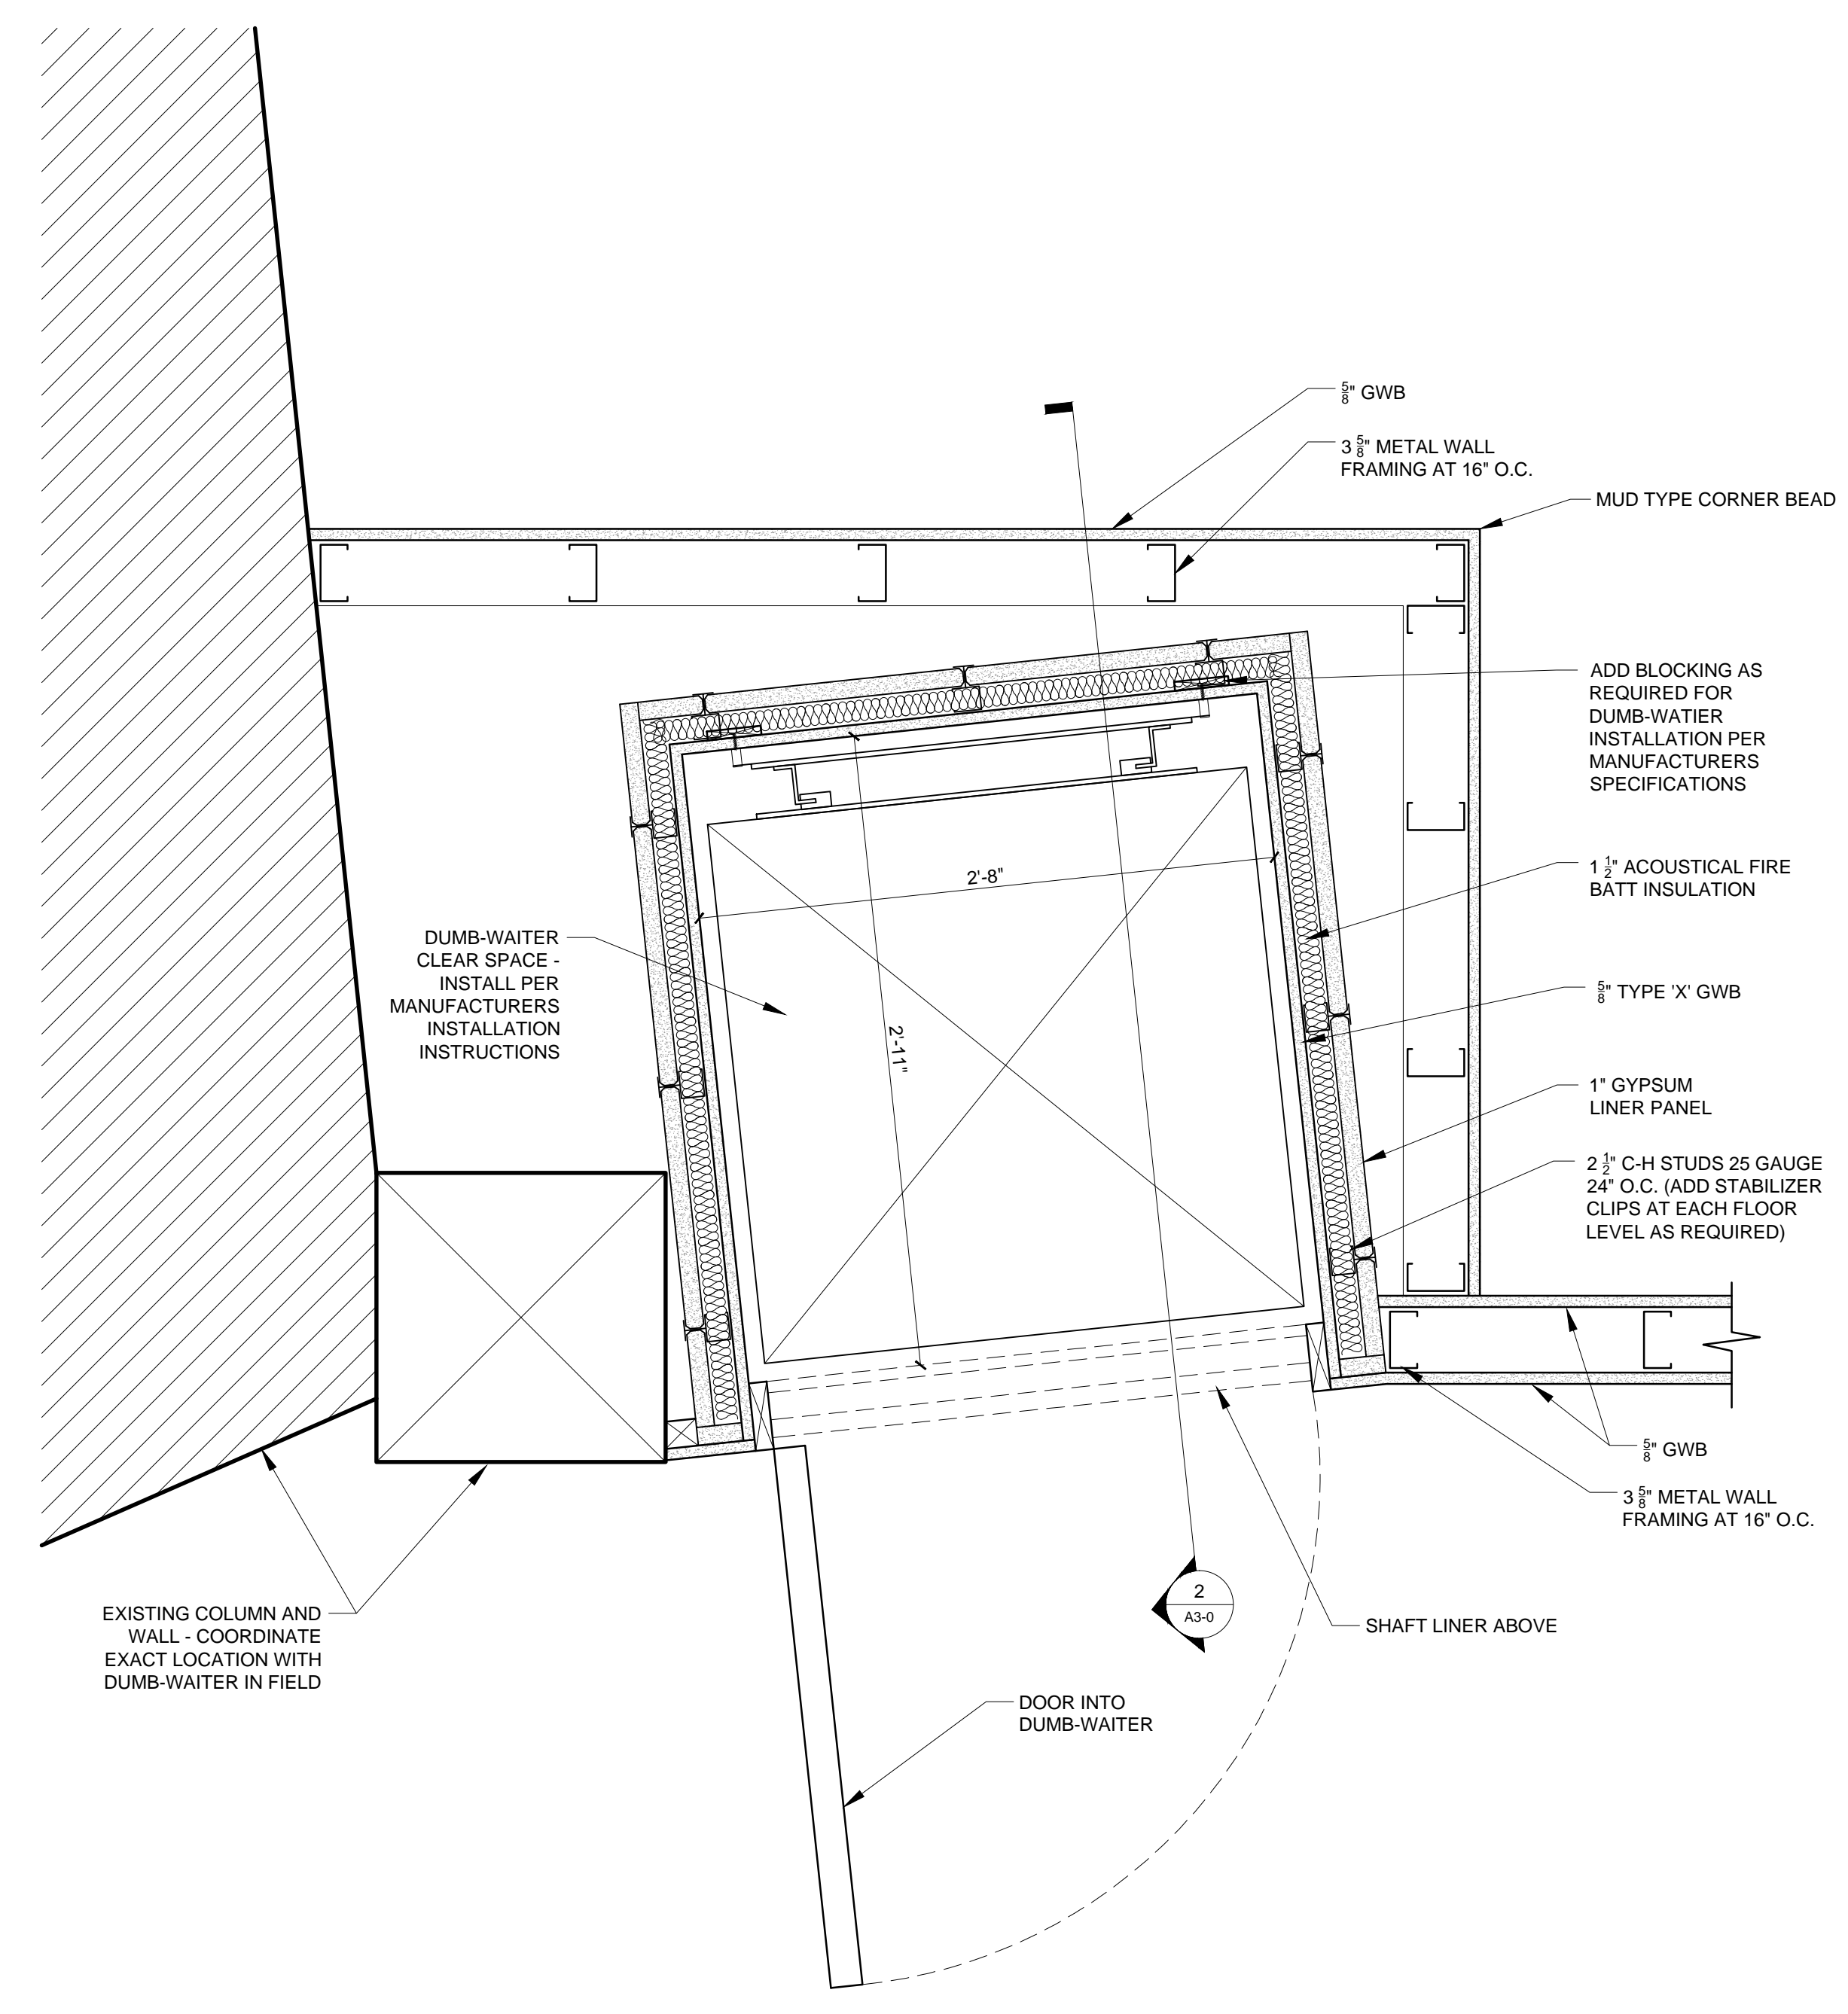

2 PLAN DETAIL AT DUMB-WAITER ON GROUND FLOOR
1 1/2" = 1'-0"