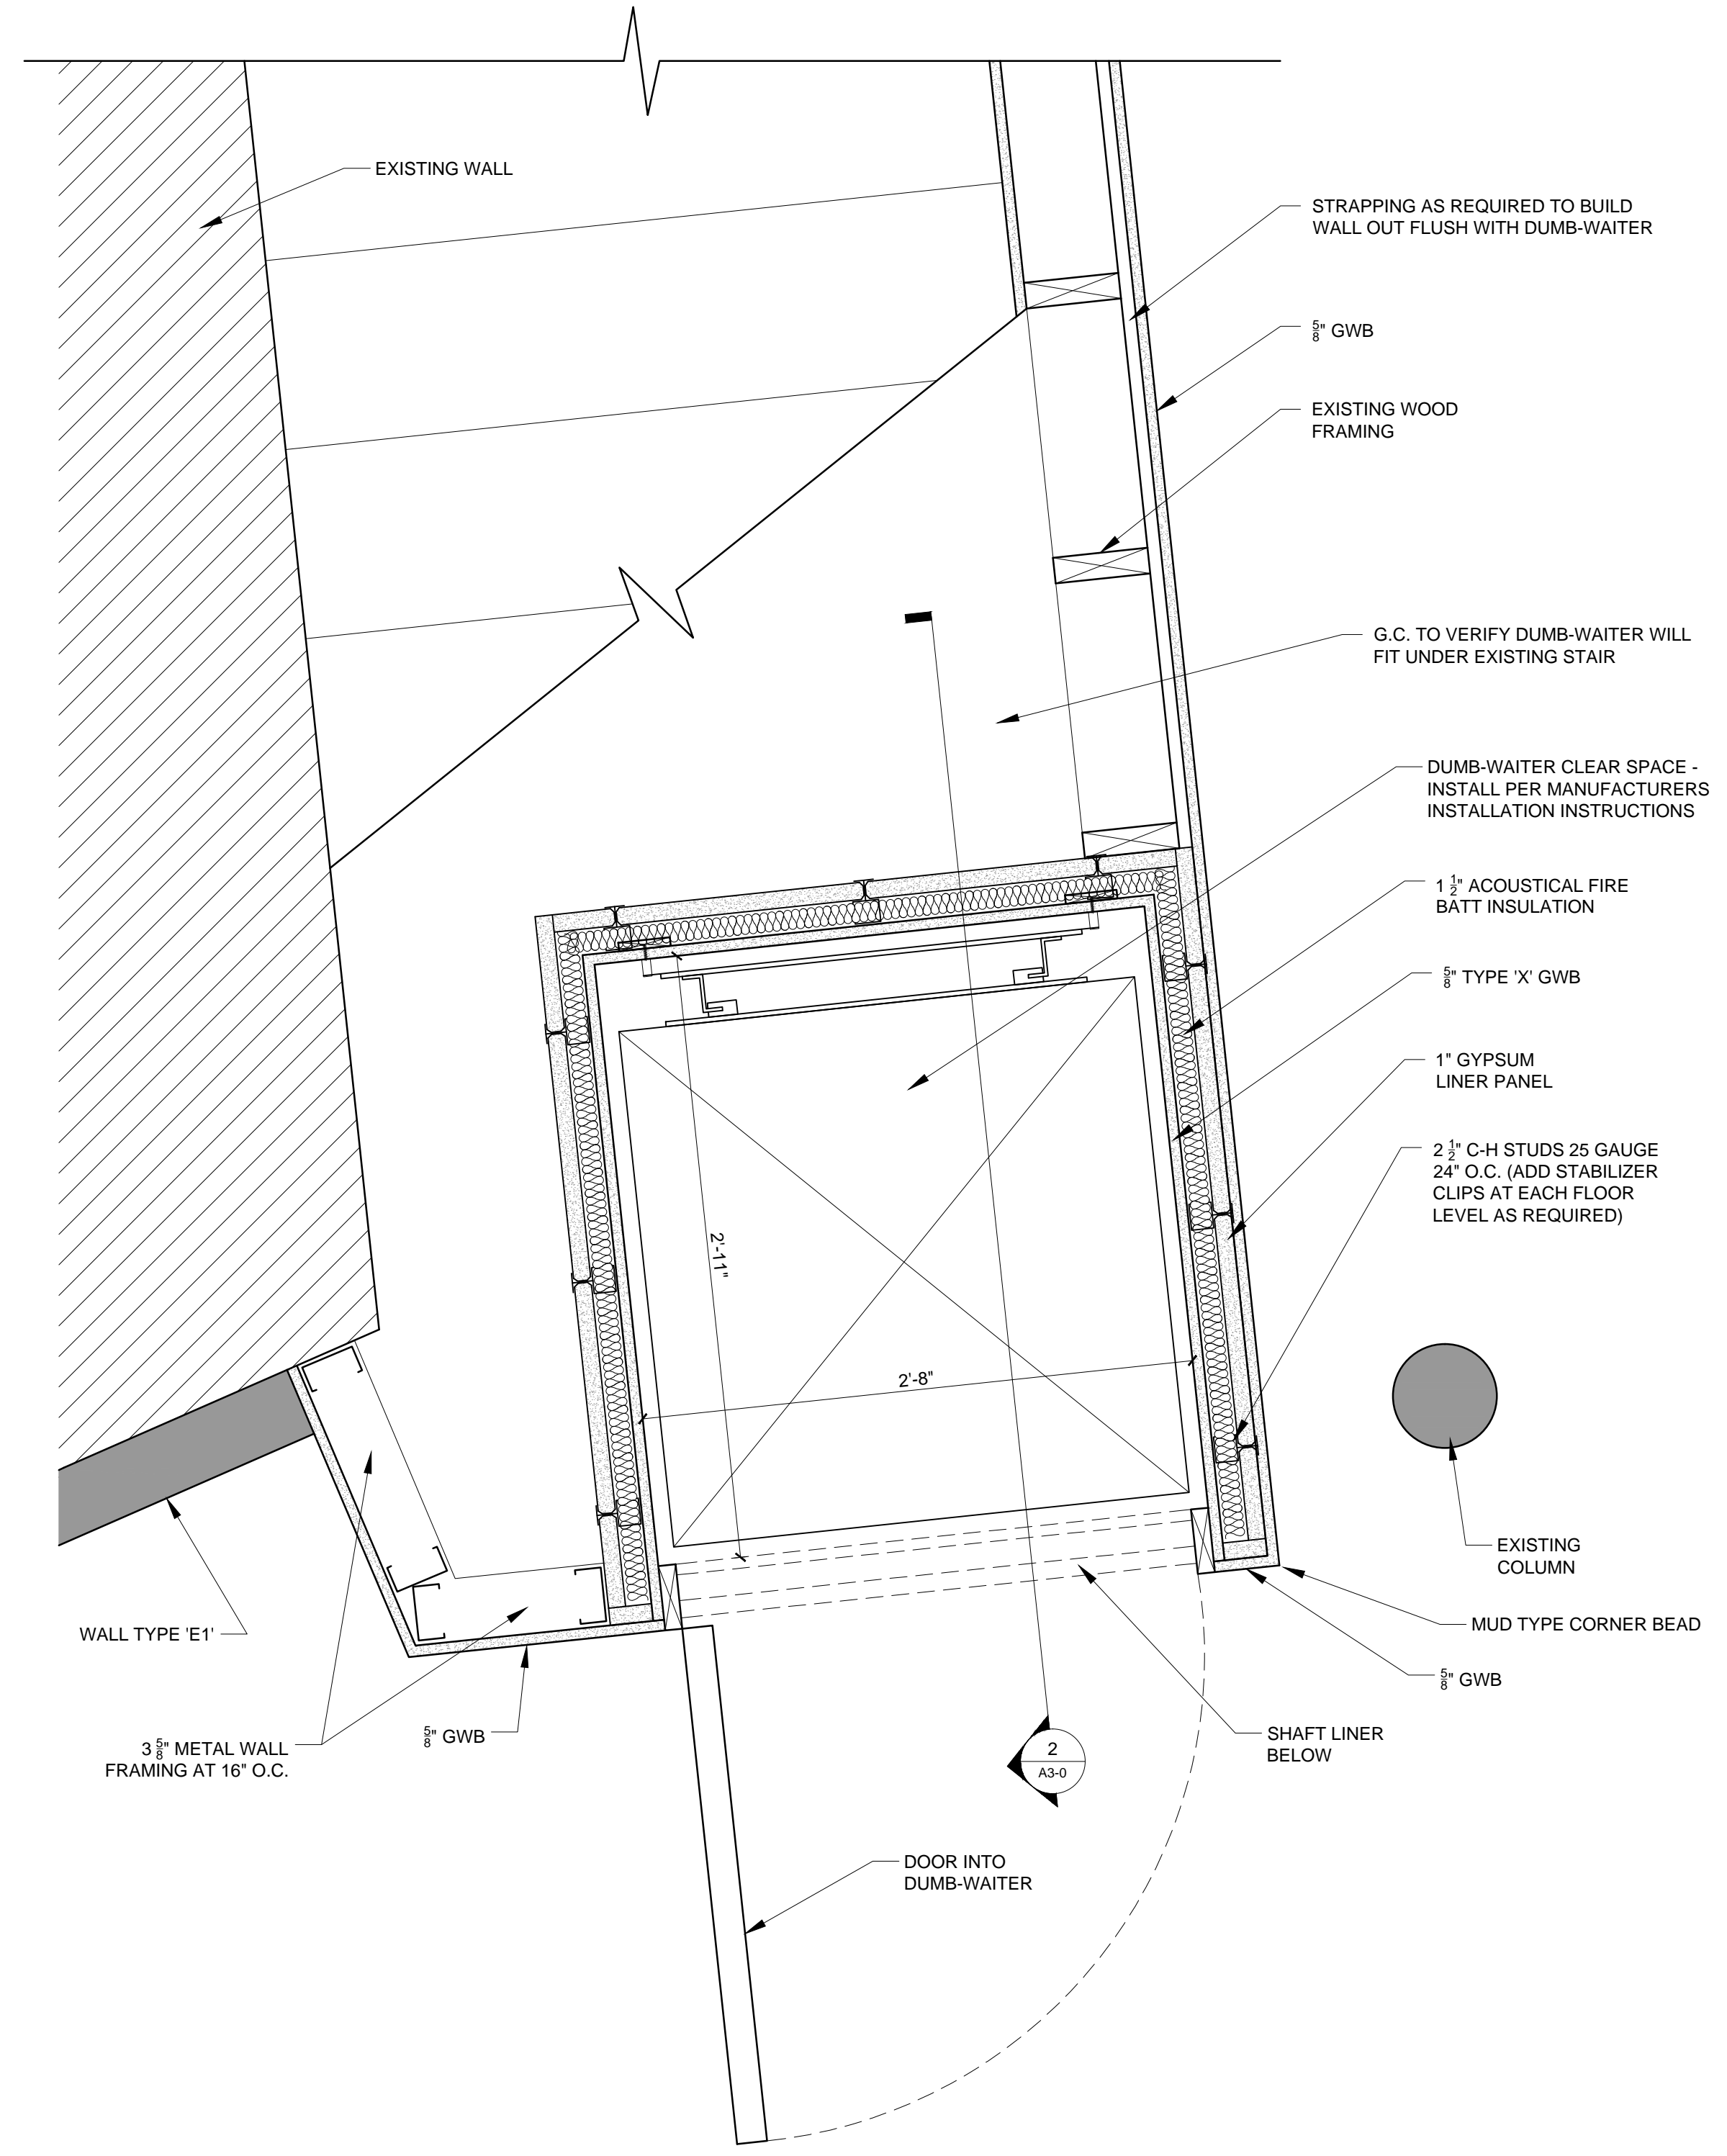

© 2016 RYAN SENATORE ARCHITECTURE

LIO RESTAURANT AND RETAIL
6 CITY CENTER
PORTLAND, MAINE

CONSULTANTS:

REVISIONS:

DATE: 20 DECEMBER 2016

PROJECT No. 1646

DRAWN BY: RRT, RJS

CHECKED BY: RJS

SCALE: AS NOTED

SHEET TITLE:
DETAILS

A5-0

1 PLAN DETAIL AT DUMB-WAITER ON SECOND FLOOR
1 1/2" = 1'-0"