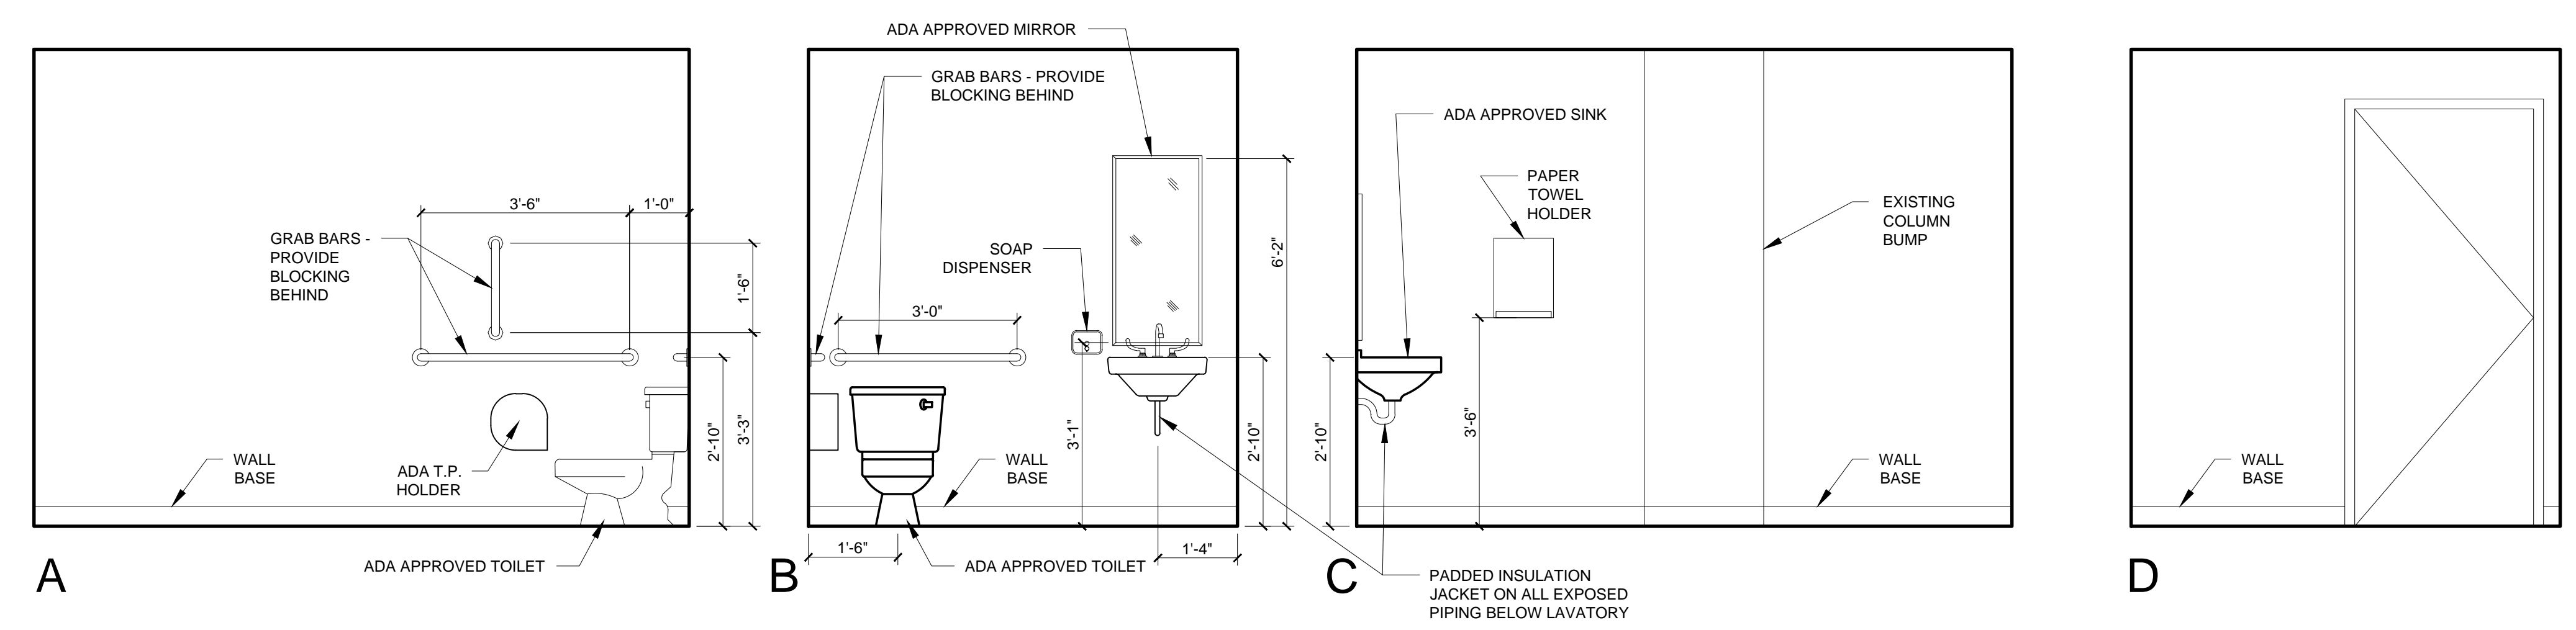

3 BATHROOM INTERIOR ELEVATIONS
1/2" = 1'-0"