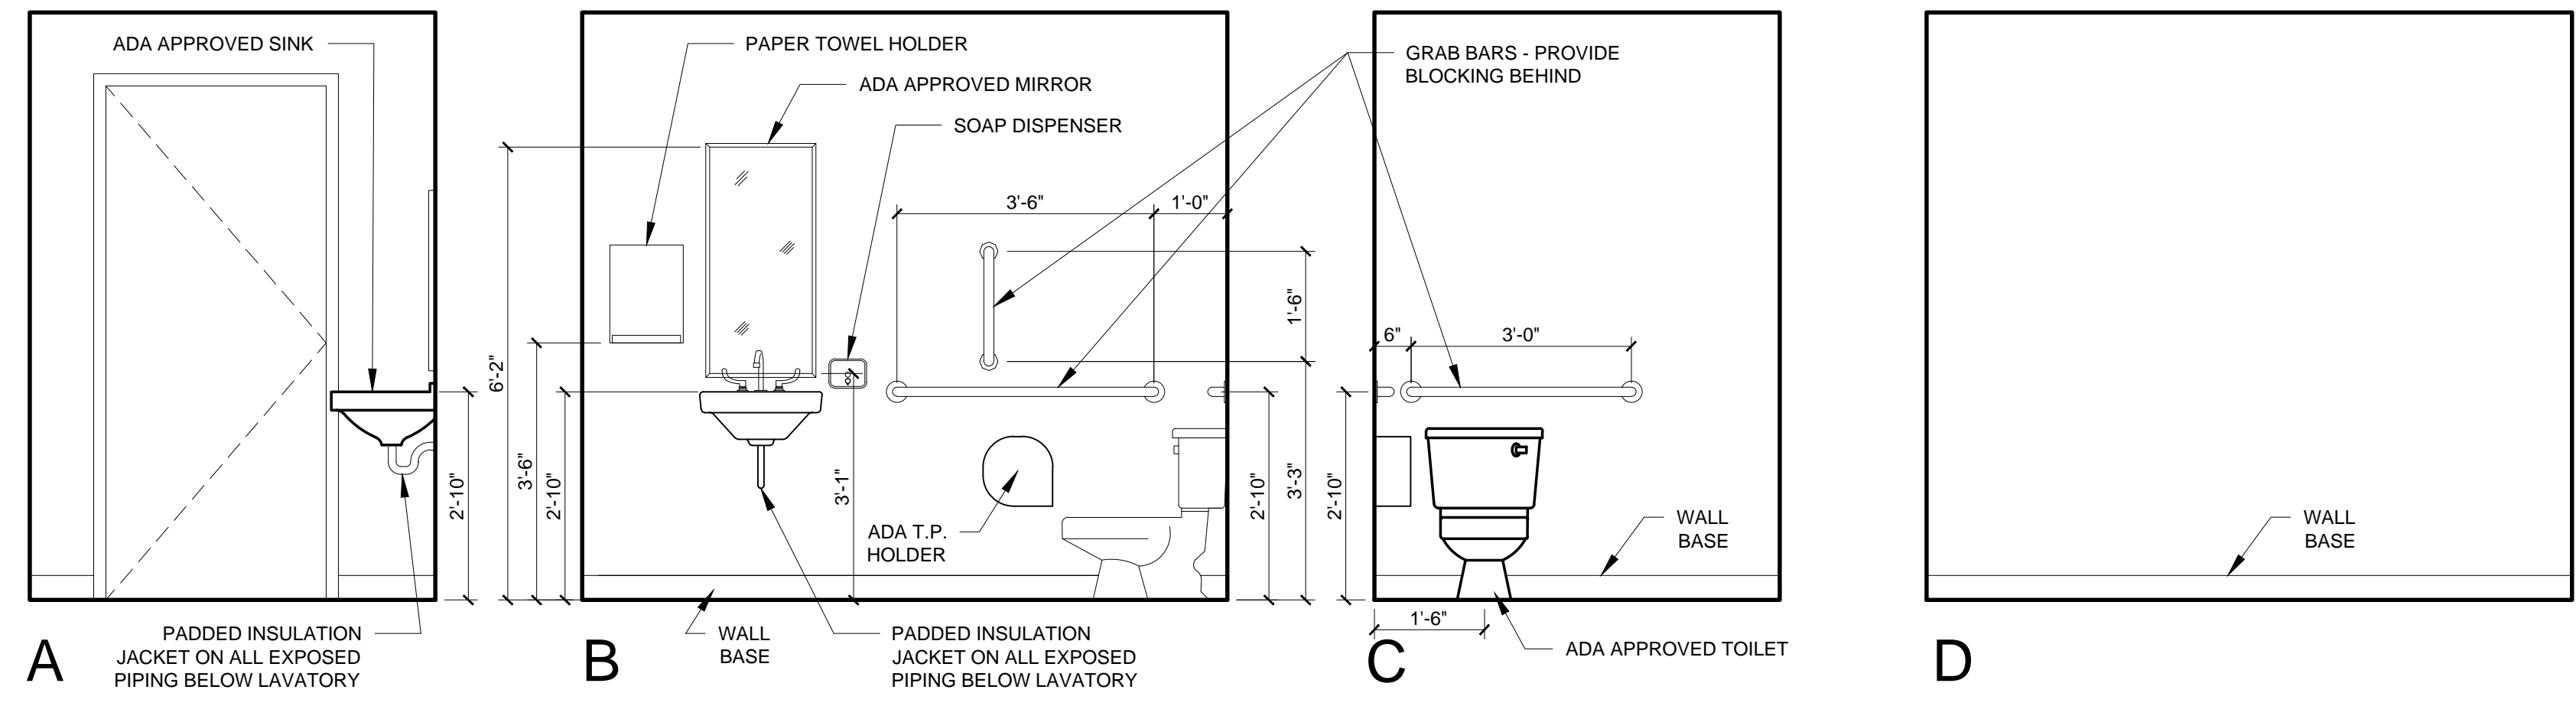

© 2016 RYAN SENATORE ARCHITECTURE

LIO RESTAURANT AND RETAIL
6 CITY CENTER
PORTLAND, MAINE

CONSULTANTS:

REVISIONS:

DATE: 20 DECEMBER 2016

PROJECT No. 1646

DRAWN BY: RRT, RJS

CHECKED BY: RJS

SCALE: AS NOTED

SHEET TITLE:
INTERIOR ELEVATIONS

A4-0

1 BATHROOM INTERIOR ELEVATIONS
1/2" = 1'-0"