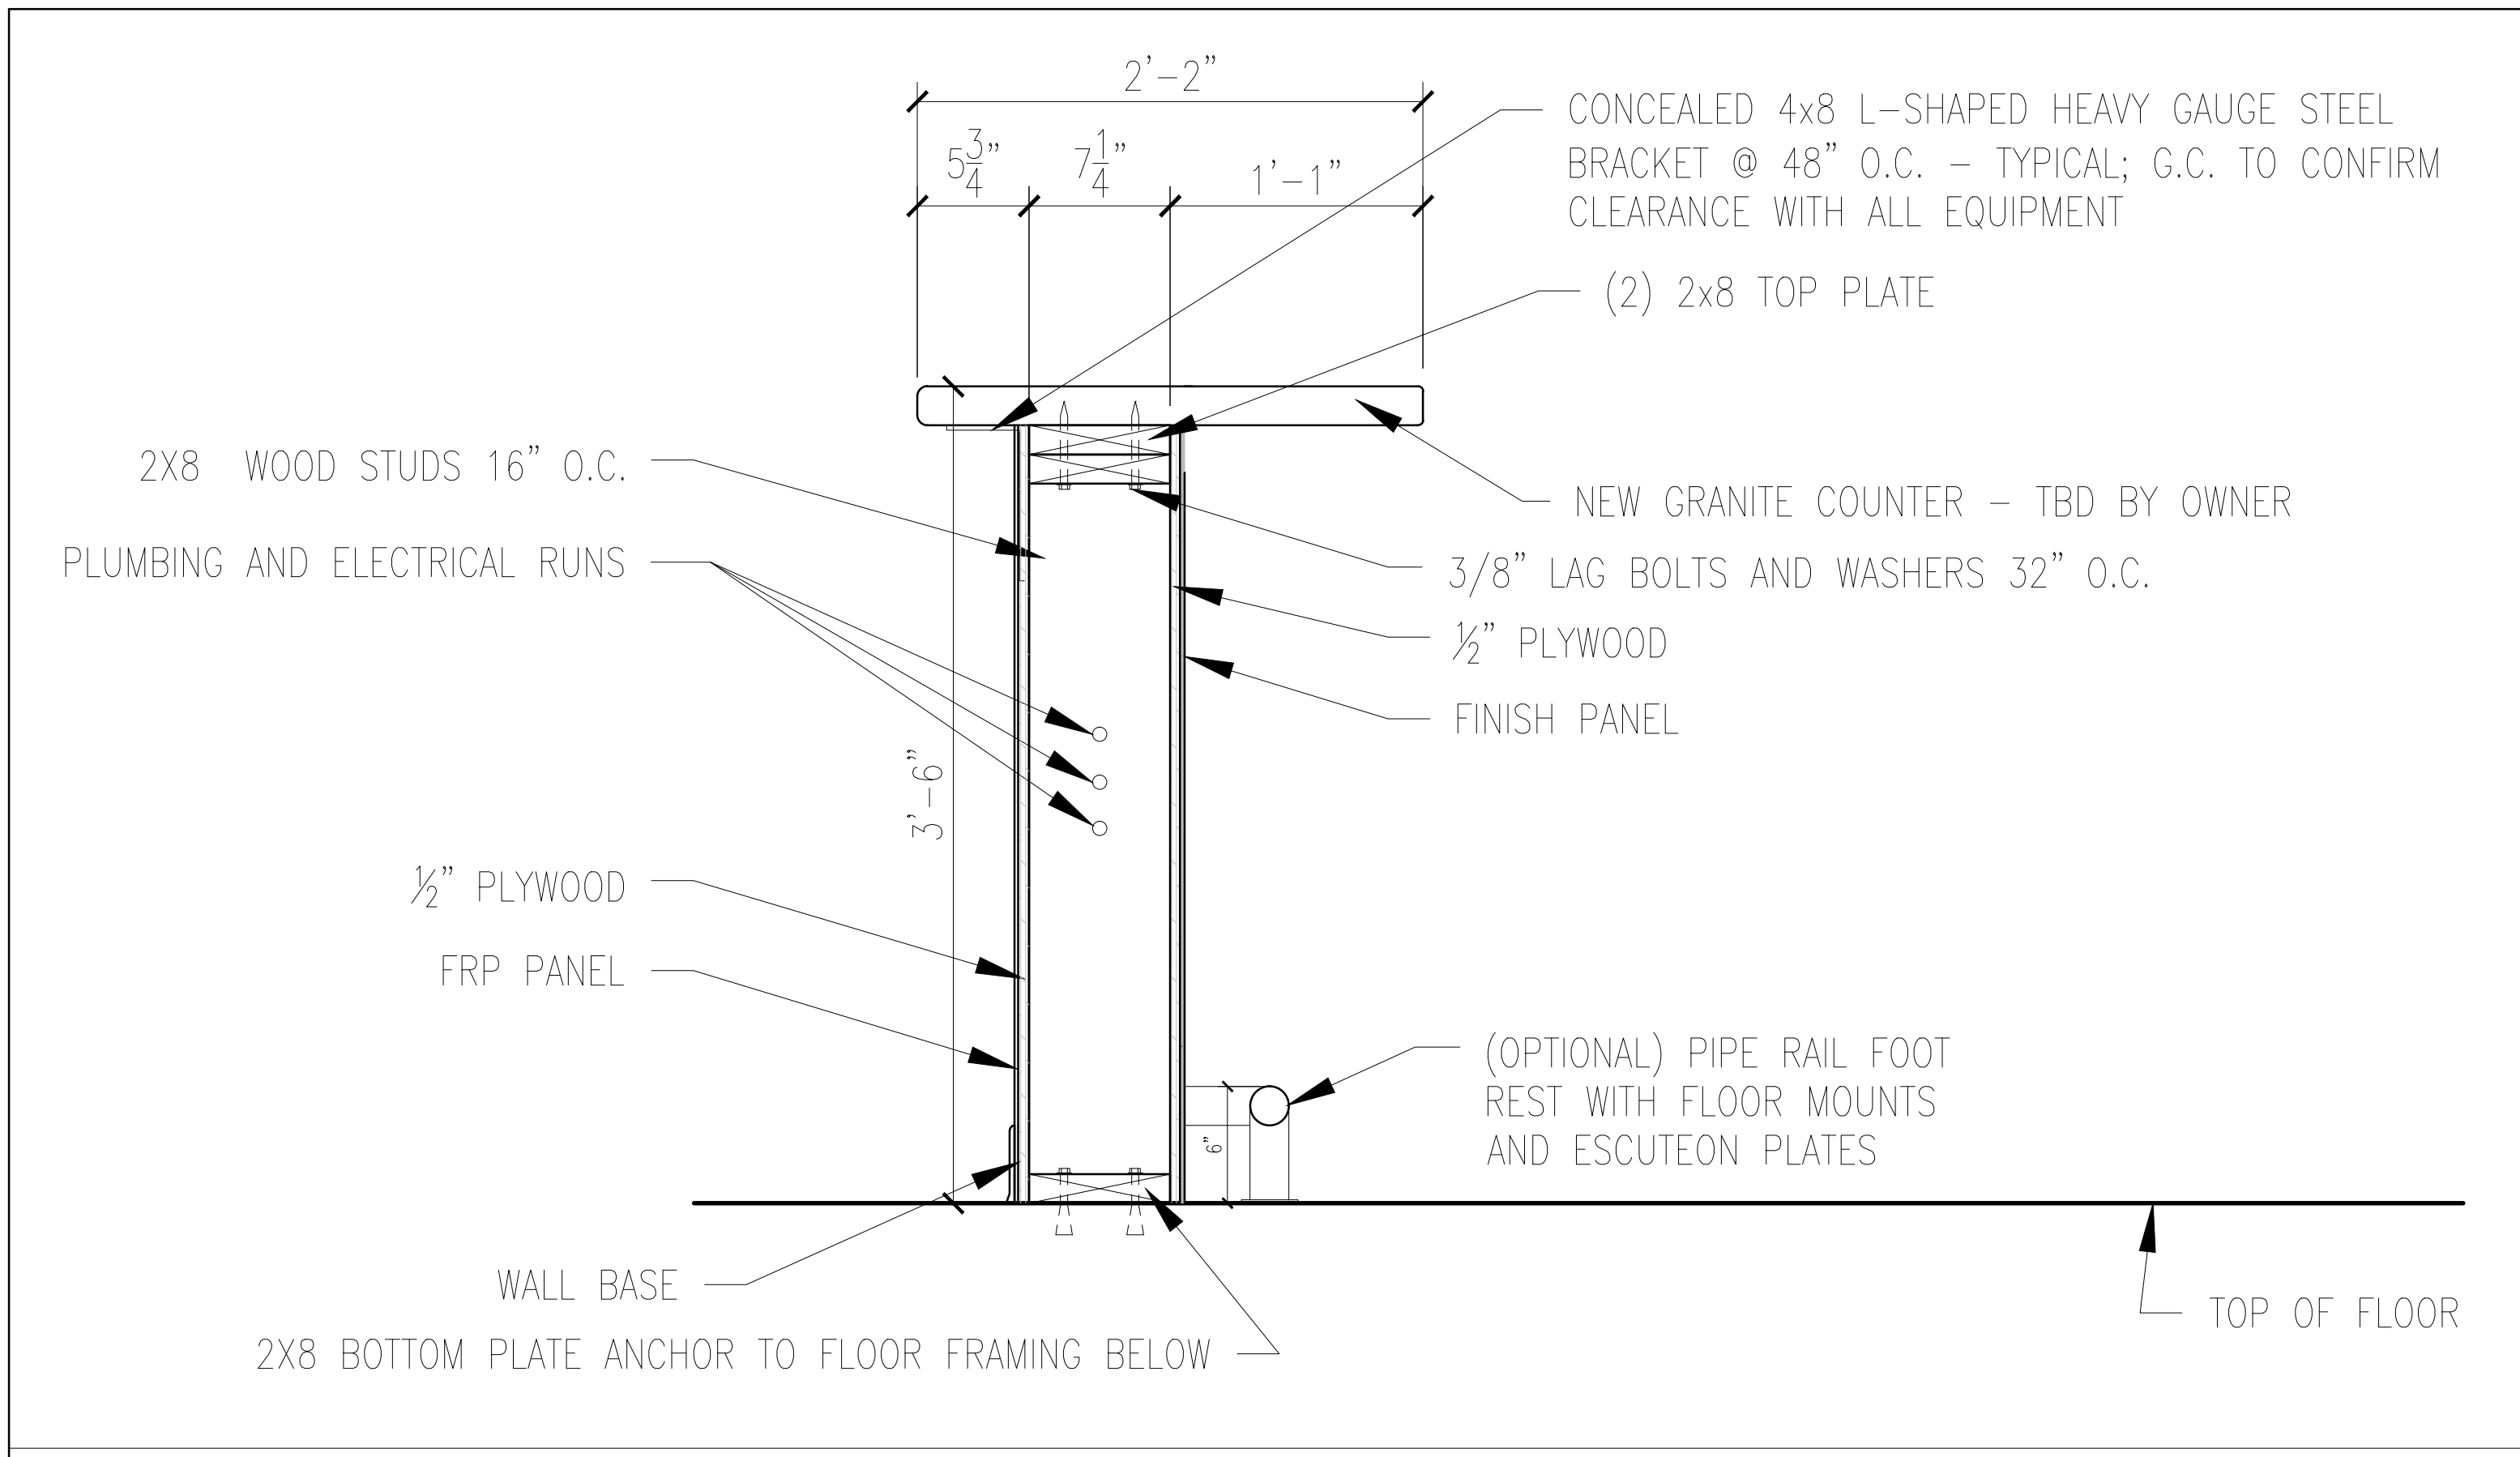

CONSULTANTS:

REVISIONS:

DATE: 20 DECEMBER 2016  
 PROJECT No. 1646  
 DRAWN BY: RRT, RJS  
 CHECKED BY: RJS  
 SCALE: AS NOTED

SHEET TITLE:  
**SECTIONS**

**A3-0**

**4** BAR SECTION DETAIL  
 SCALE 1-1/2" = 1'-0"

**3** BAR SECTION DETAIL  
 SCALE 1-1/2" = 1'-0"