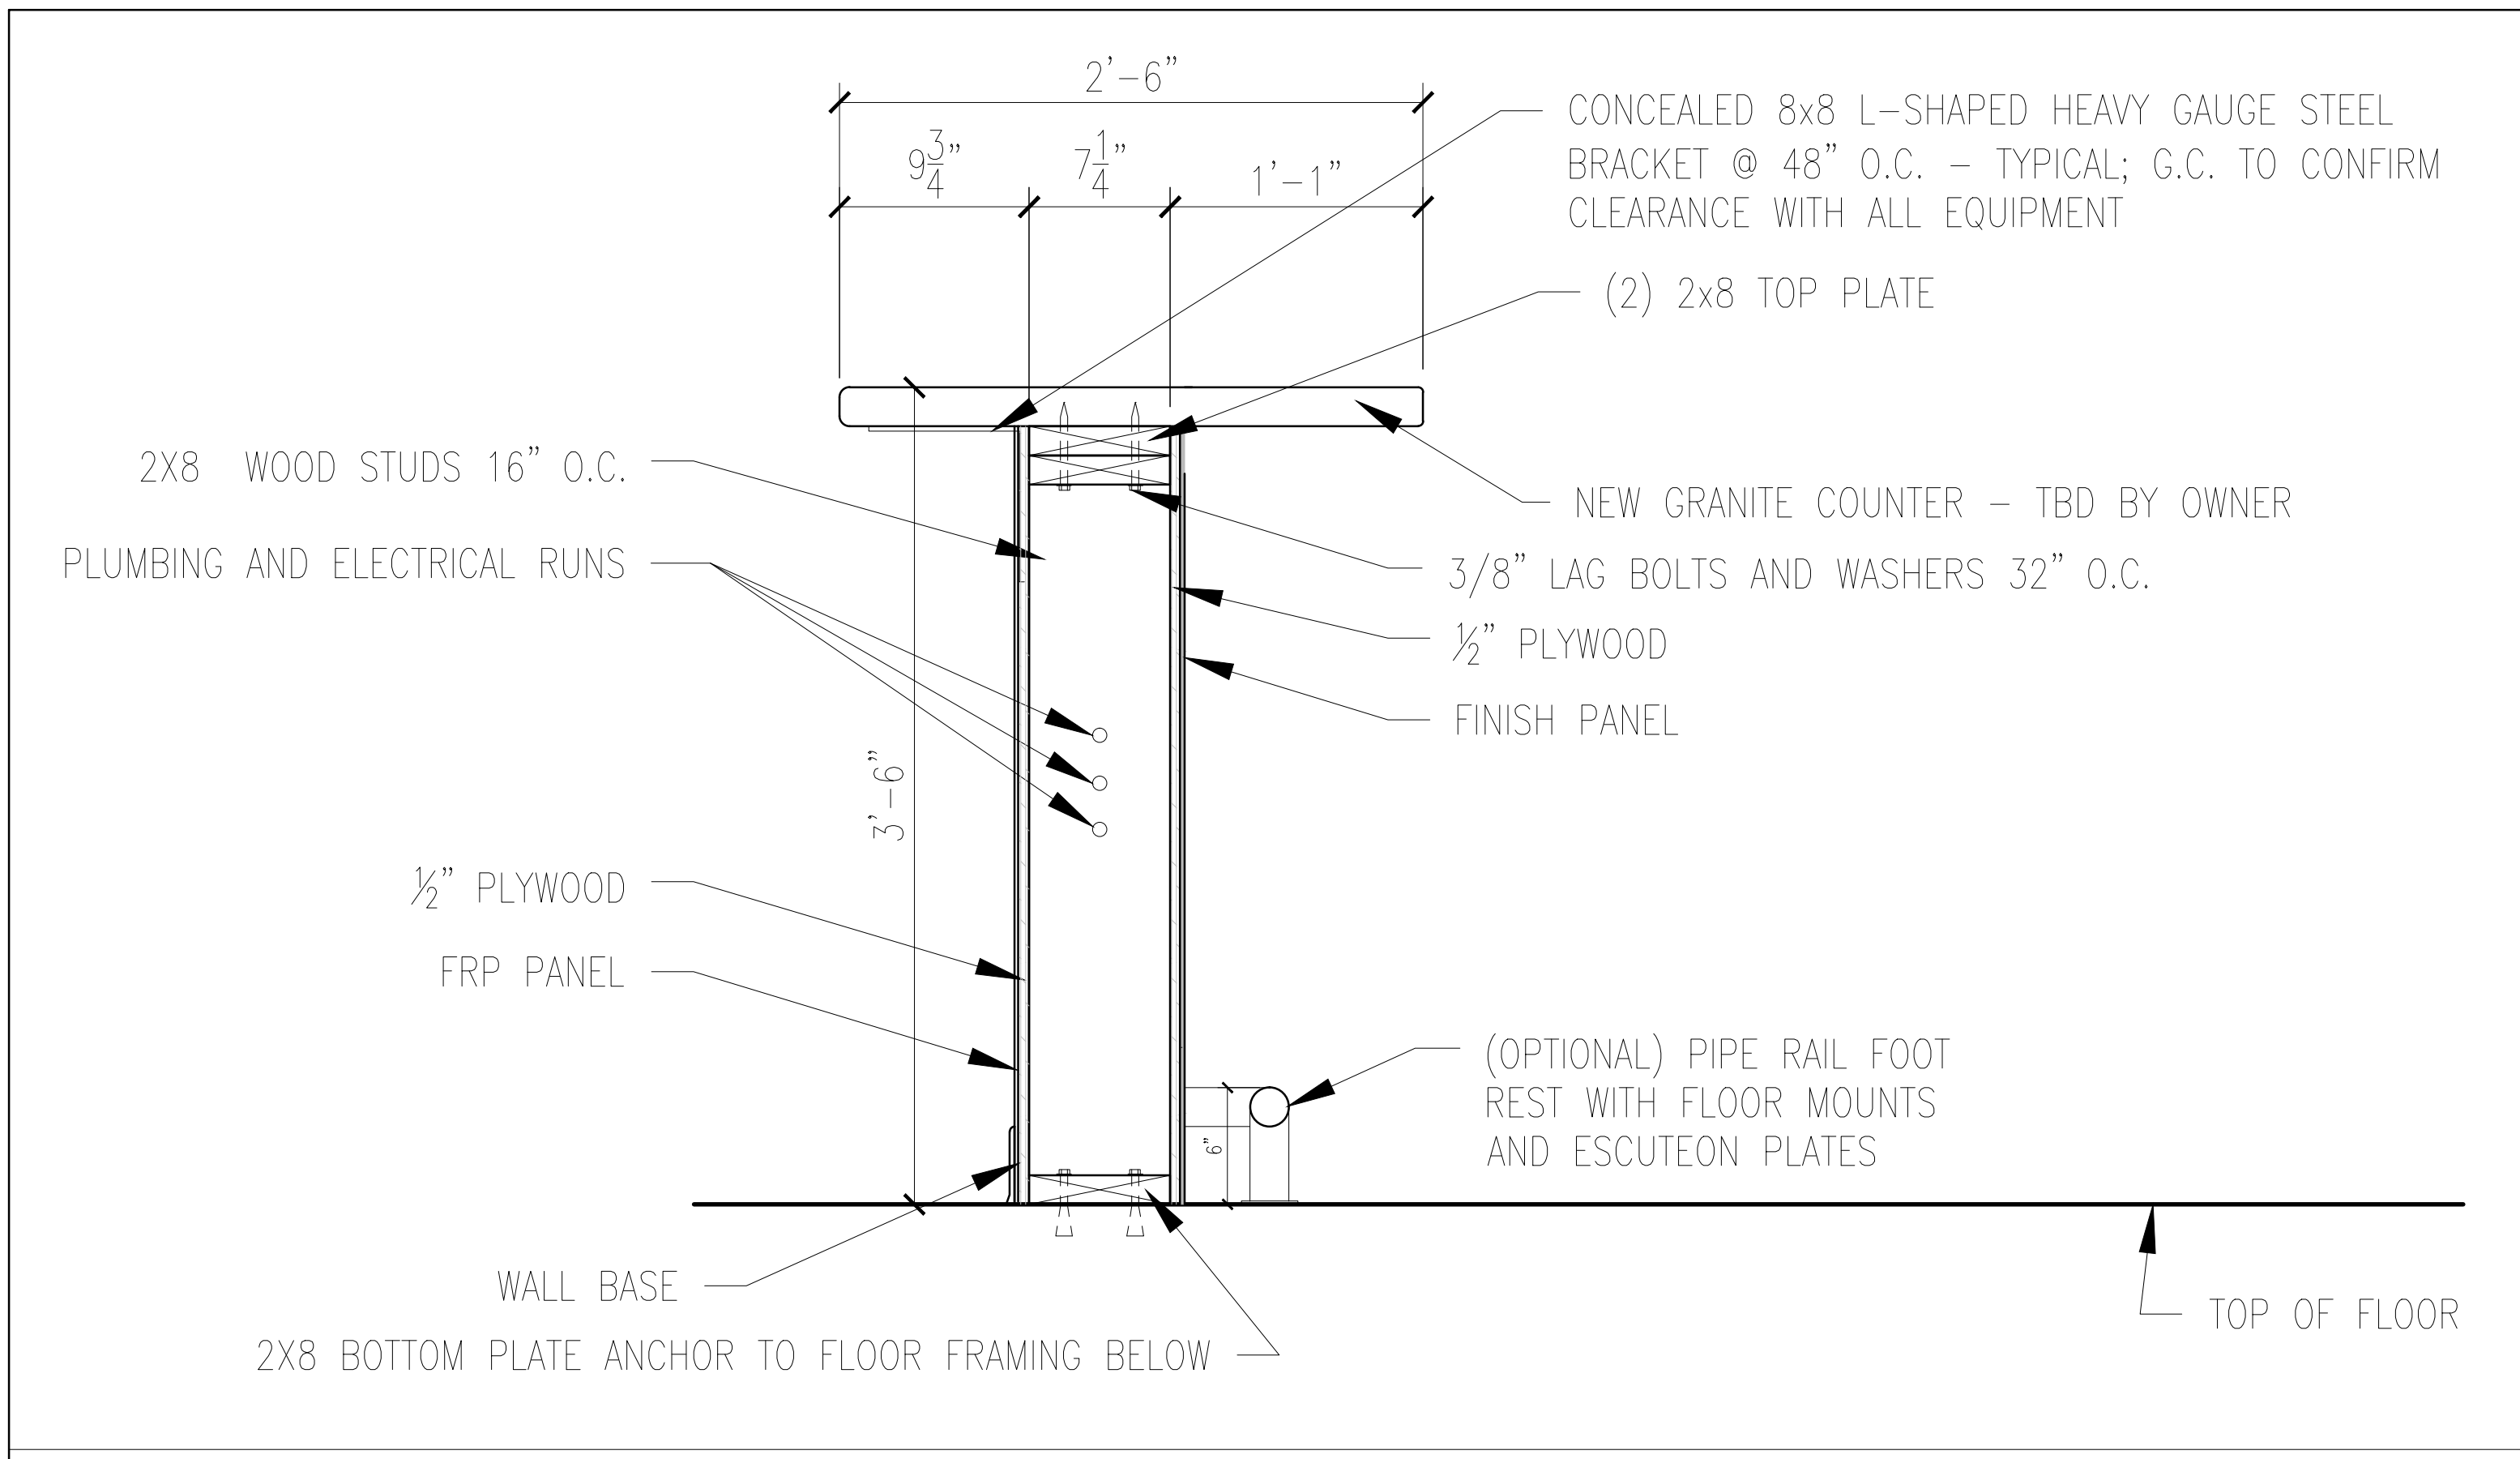

CONSULTANTS:

REVISIONS:

DATE: 20 DECEMBER 2016  
 PROJECT No. 1646  
 DRAWN BY: RRT, RJS  
 CHECKED BY: RJS  
 SCALE: AS NOTED

SHEET TITLE:  
**SECTIONS**

**A3-0**

**4** BAR SECTION DETAIL  
 SCALE 1-1/2" = 1'-0"

**3** BAR SECTION DETAIL  
 SCALE 1-1/2" = 1'-0"