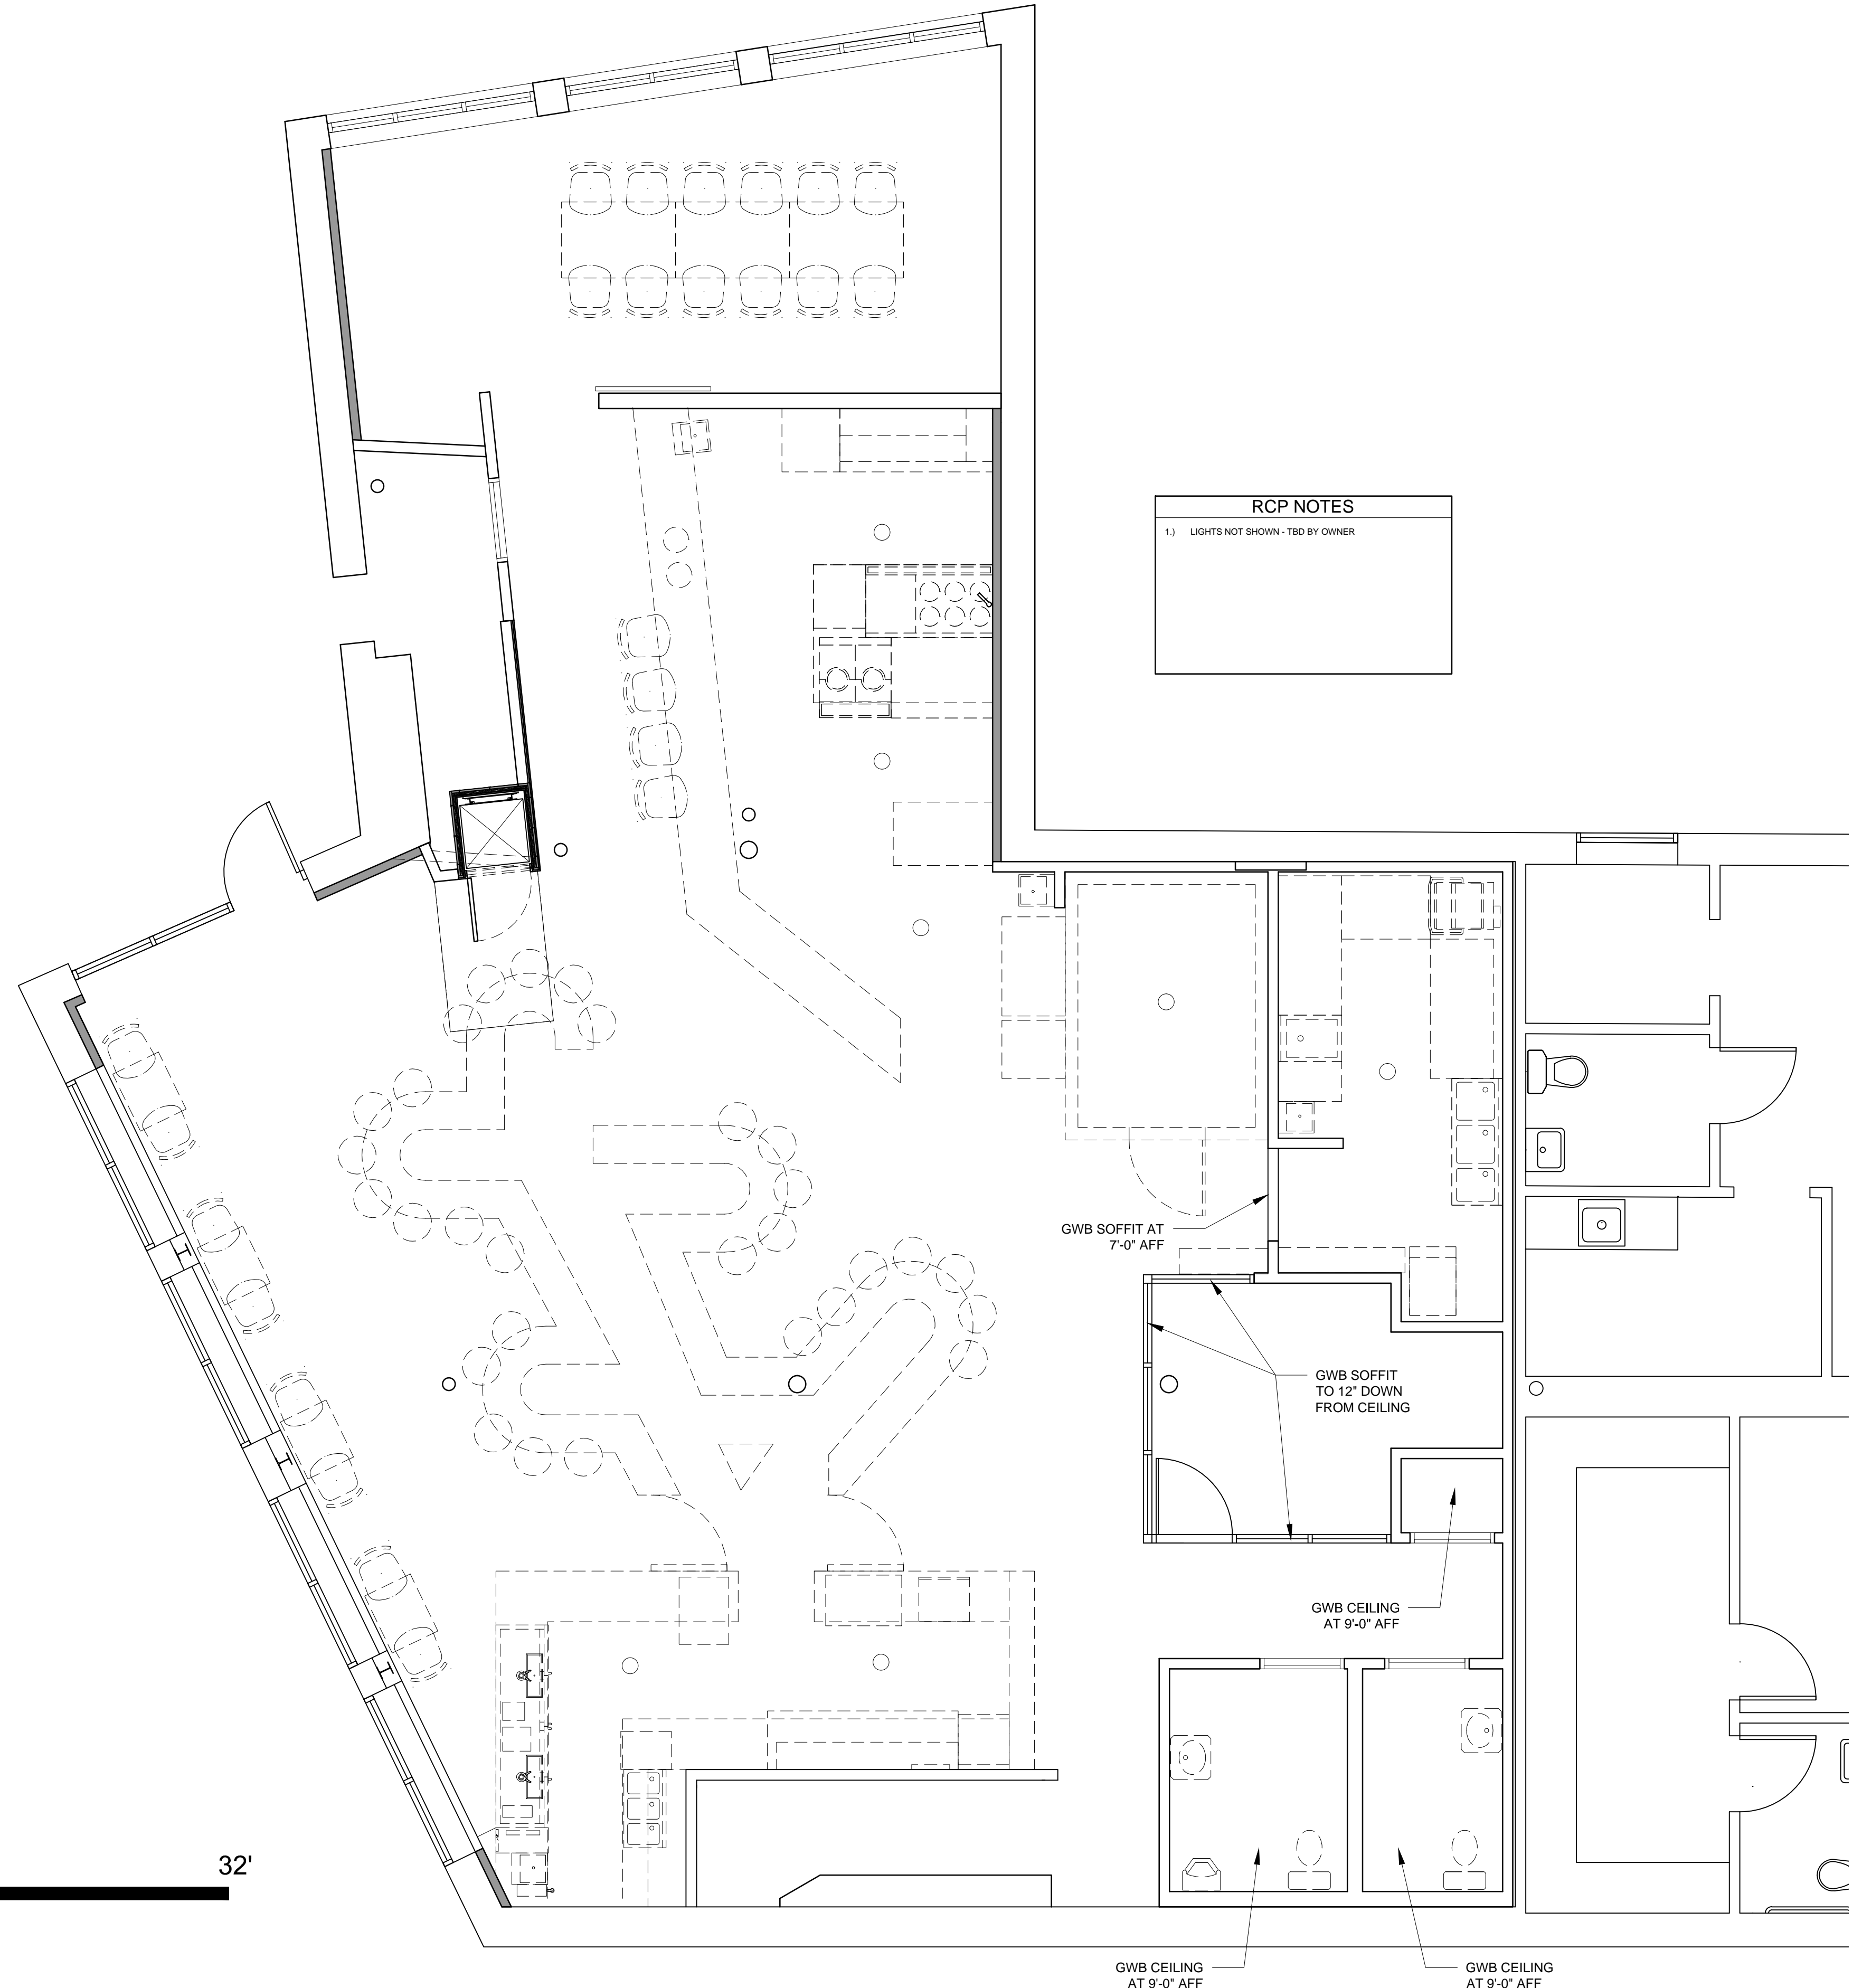

© 2016 RYAN SENATORE ARCHITECTURE

LIO RESTAURANT AND RETAIL
6 CITY CENTER
PORTLAND, MAINE

CONSULTANTS:

REVISIONS:

DATE: 20 DECEMBER 2016

PROJECT No. 1646

DRAWN BY: RRT, RJS

CHECKED BY: RJS

SCALE: AS NOTED

SHEET TITLE:

SECOND FLOOR REFLECTED CEILING PLAN

A1-3

RCP NOTES
1.) LIGHTS NOT SHOWN - TBD BY OWNER

1 SECOND FLOOR REFLECTED CEILING PLAN
1/4" = 1'-0"