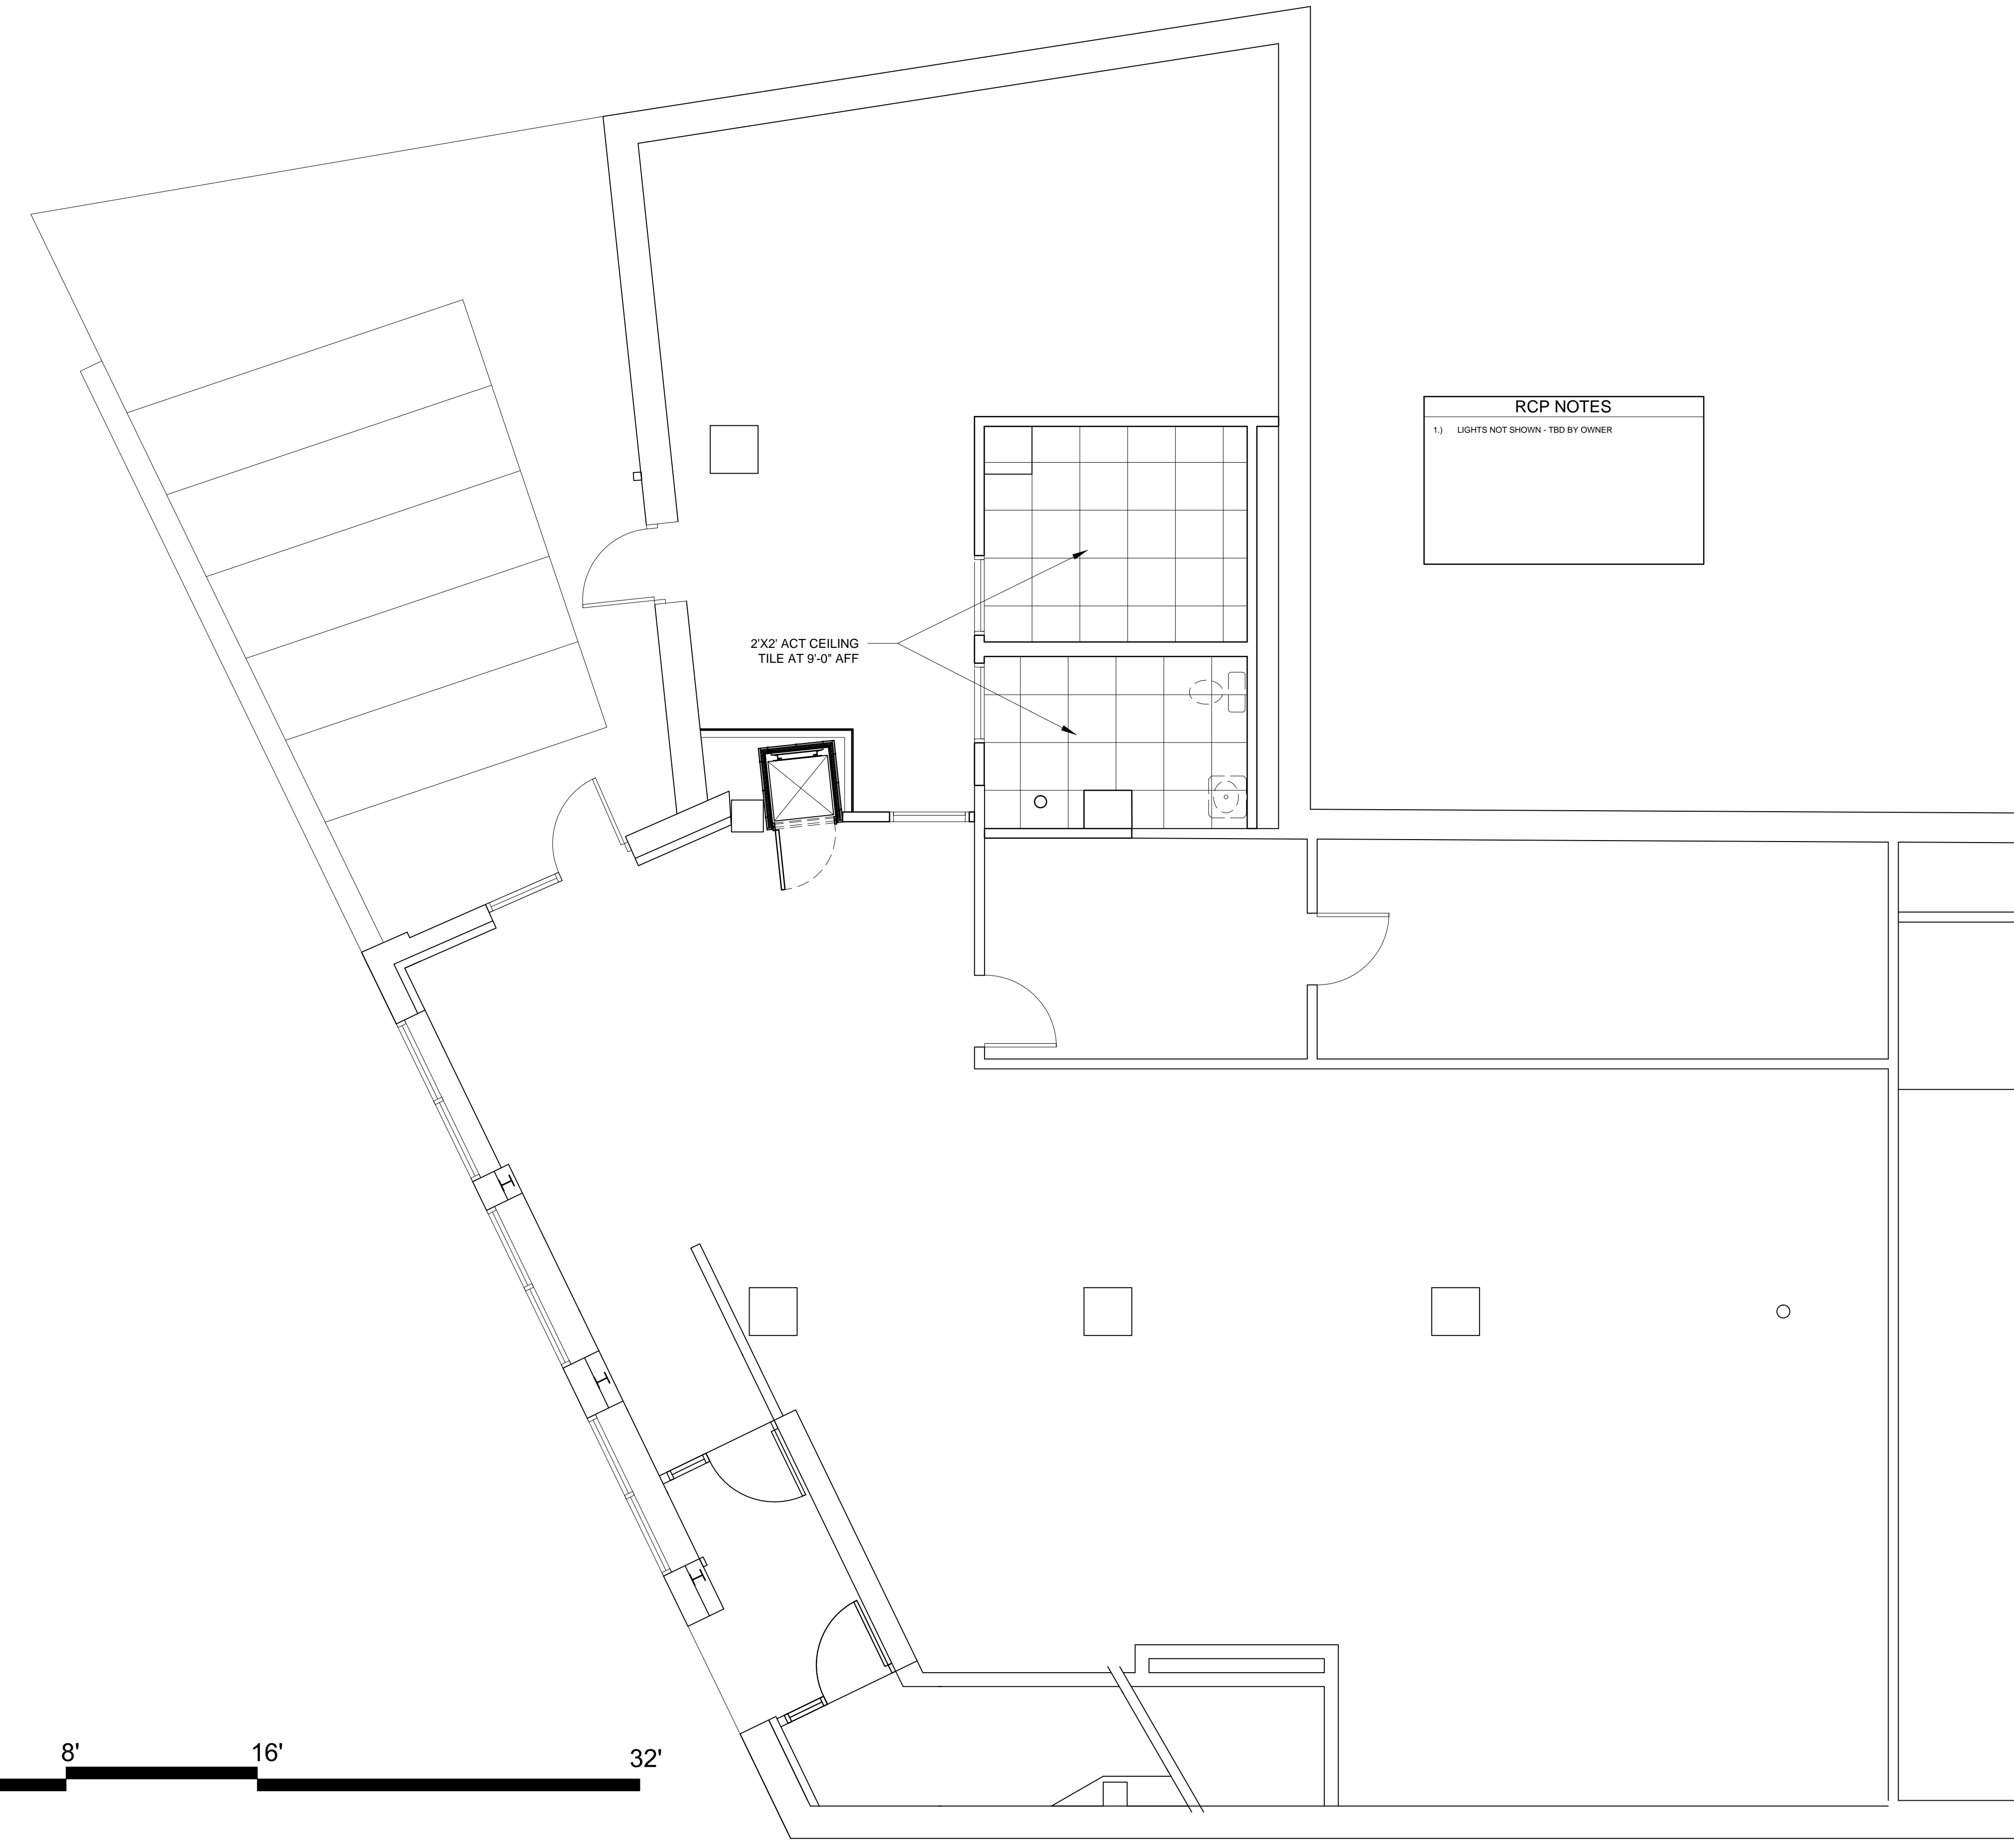

REVISIONS:

DATE: 20 DECEMBER 2016

PROJECT No. 1646

DRAWN BY: RRT, RJS

CHECKED BY: RJS

SCALE: AS NOTED

SHEET TITLE:

GROUND FLOOR REFLECTED CEILING PLAN

A1-2

1 GROUND FLOOR REFLECTED CEILING PLAN
1/4" = 1'-0"