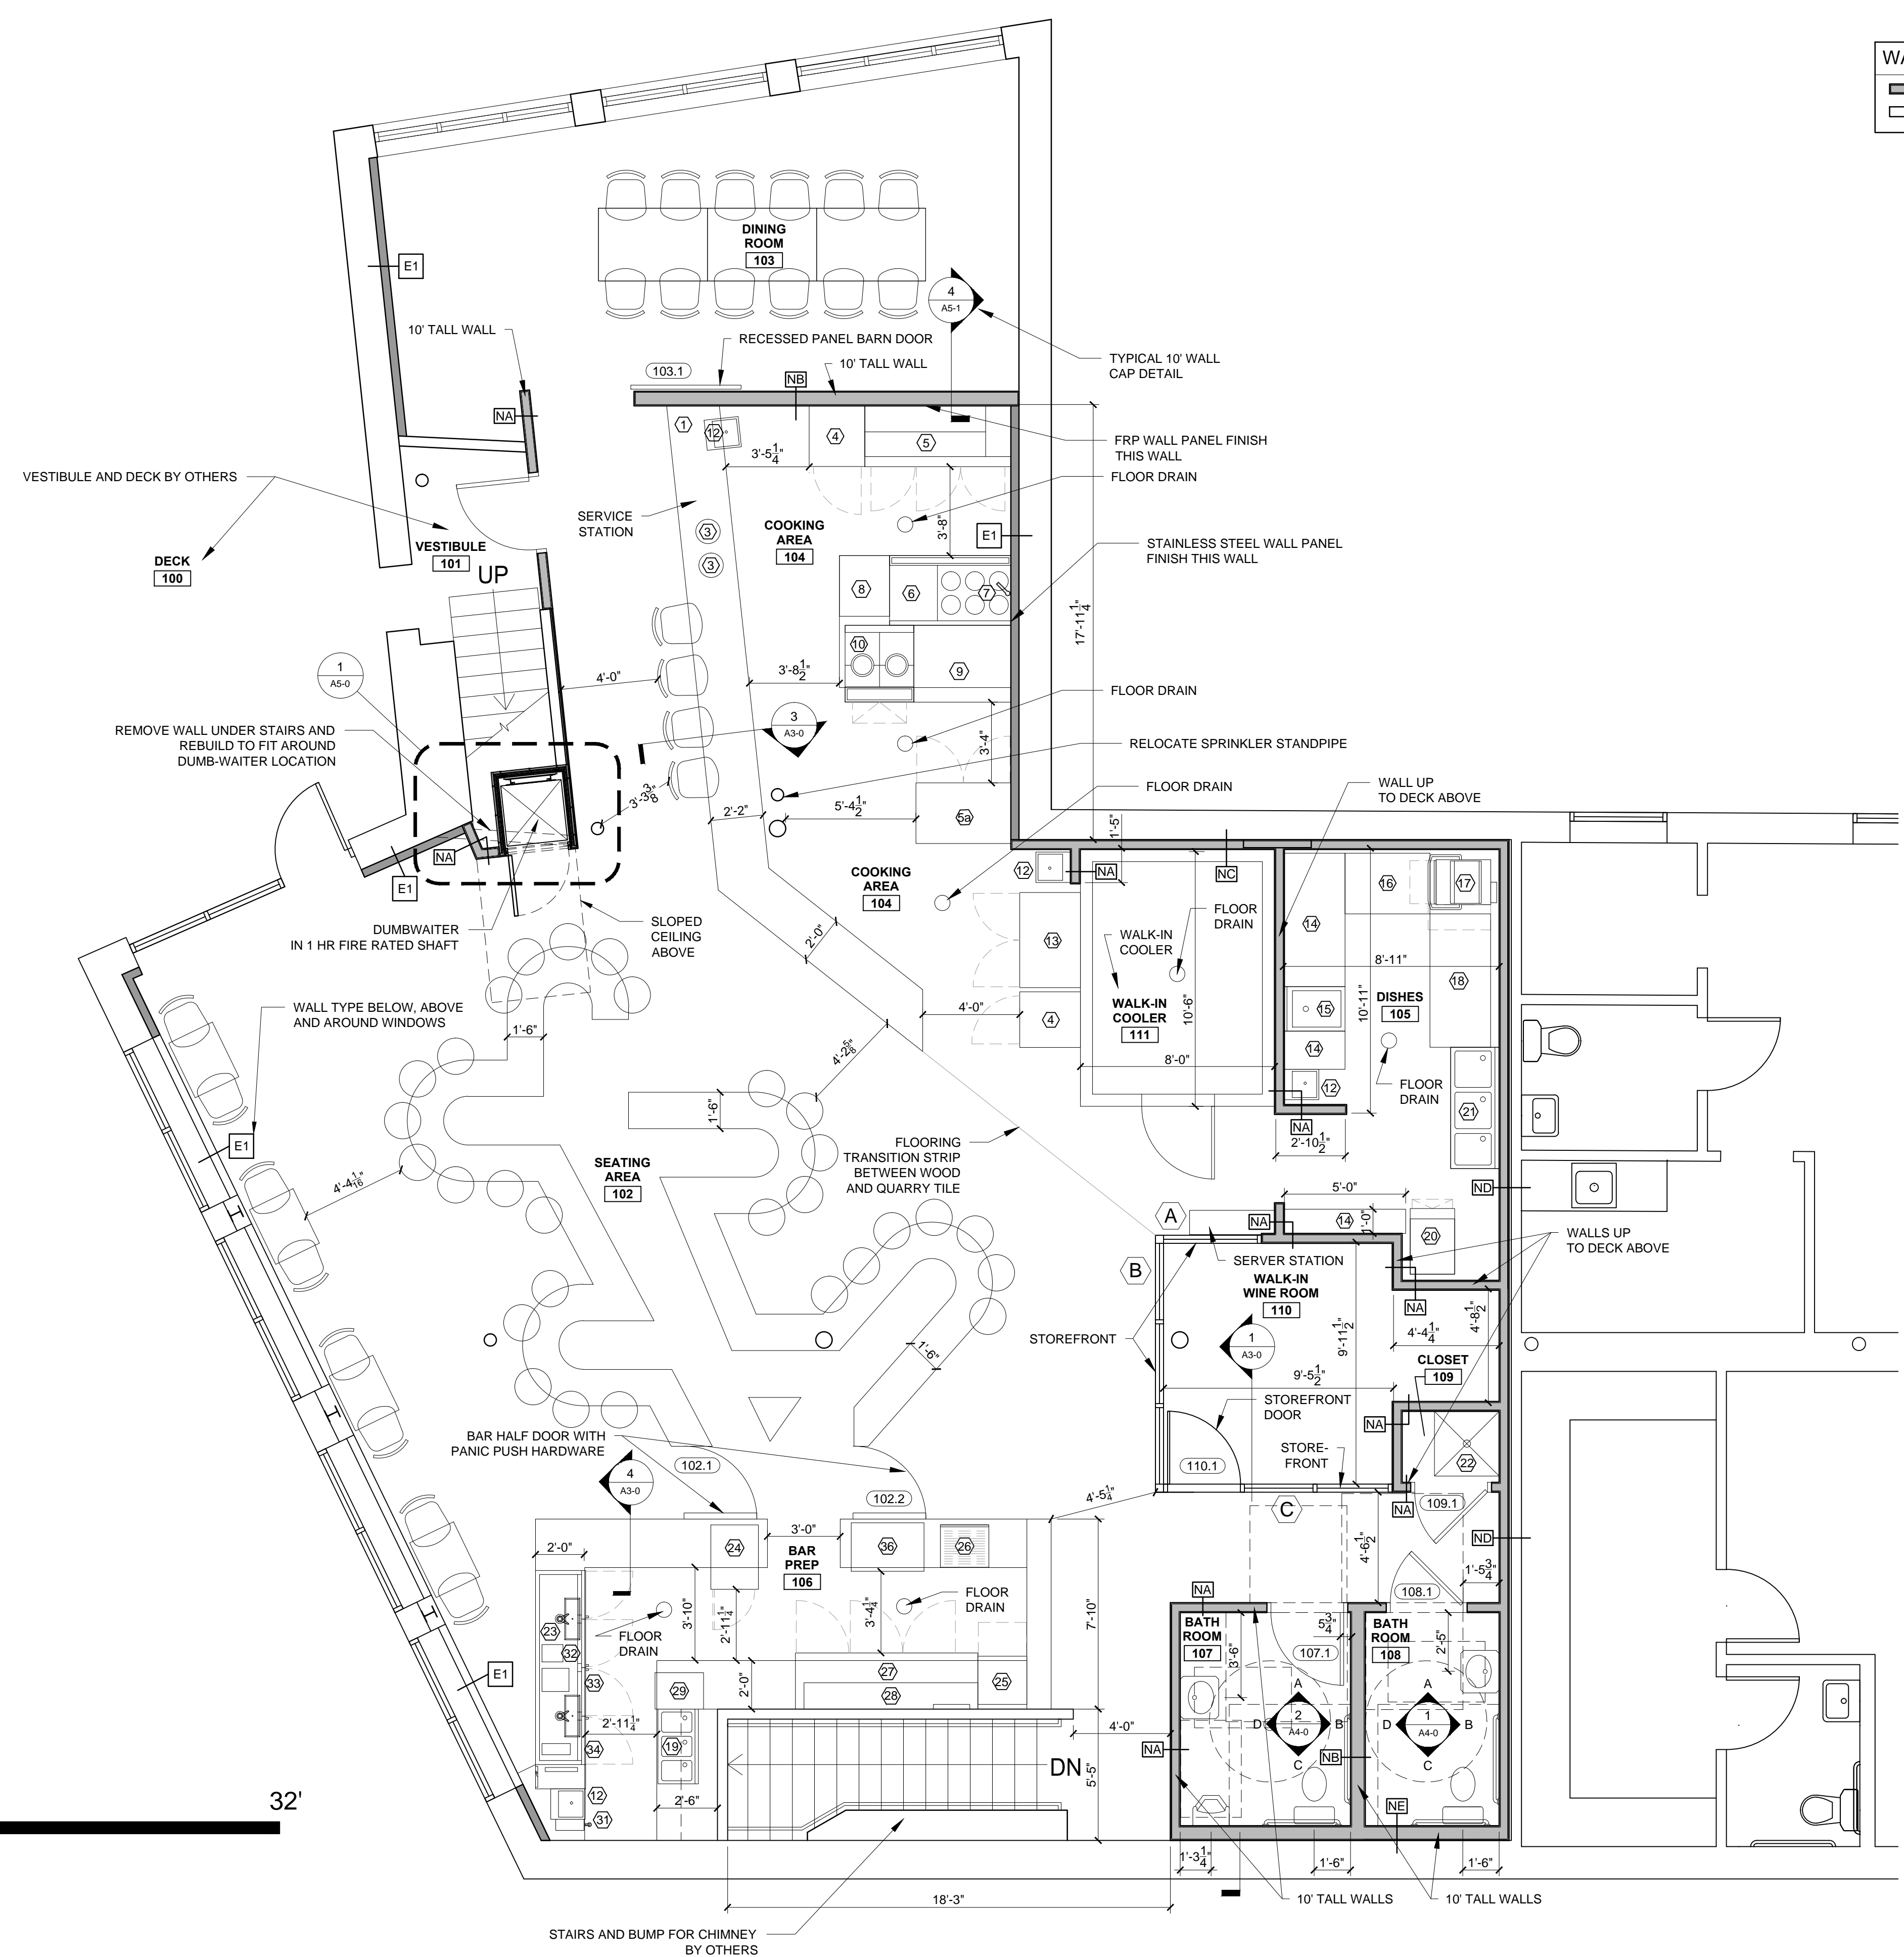

REVISIONS:

DATE: 20 DECEMBER 2016

PROJECT No. 1646

DRAWN BY: RRT, RJS

CHECKED BY: RJS

SCALE: AS NOTED

SHEET TITLE:
SECOND FLOOR PLAN

A1-1

WALL LEGEND:

	NEW WALL
	EXISTING WALL

1 SECOND FLOOR PLAN
1/4" = 1'-0"