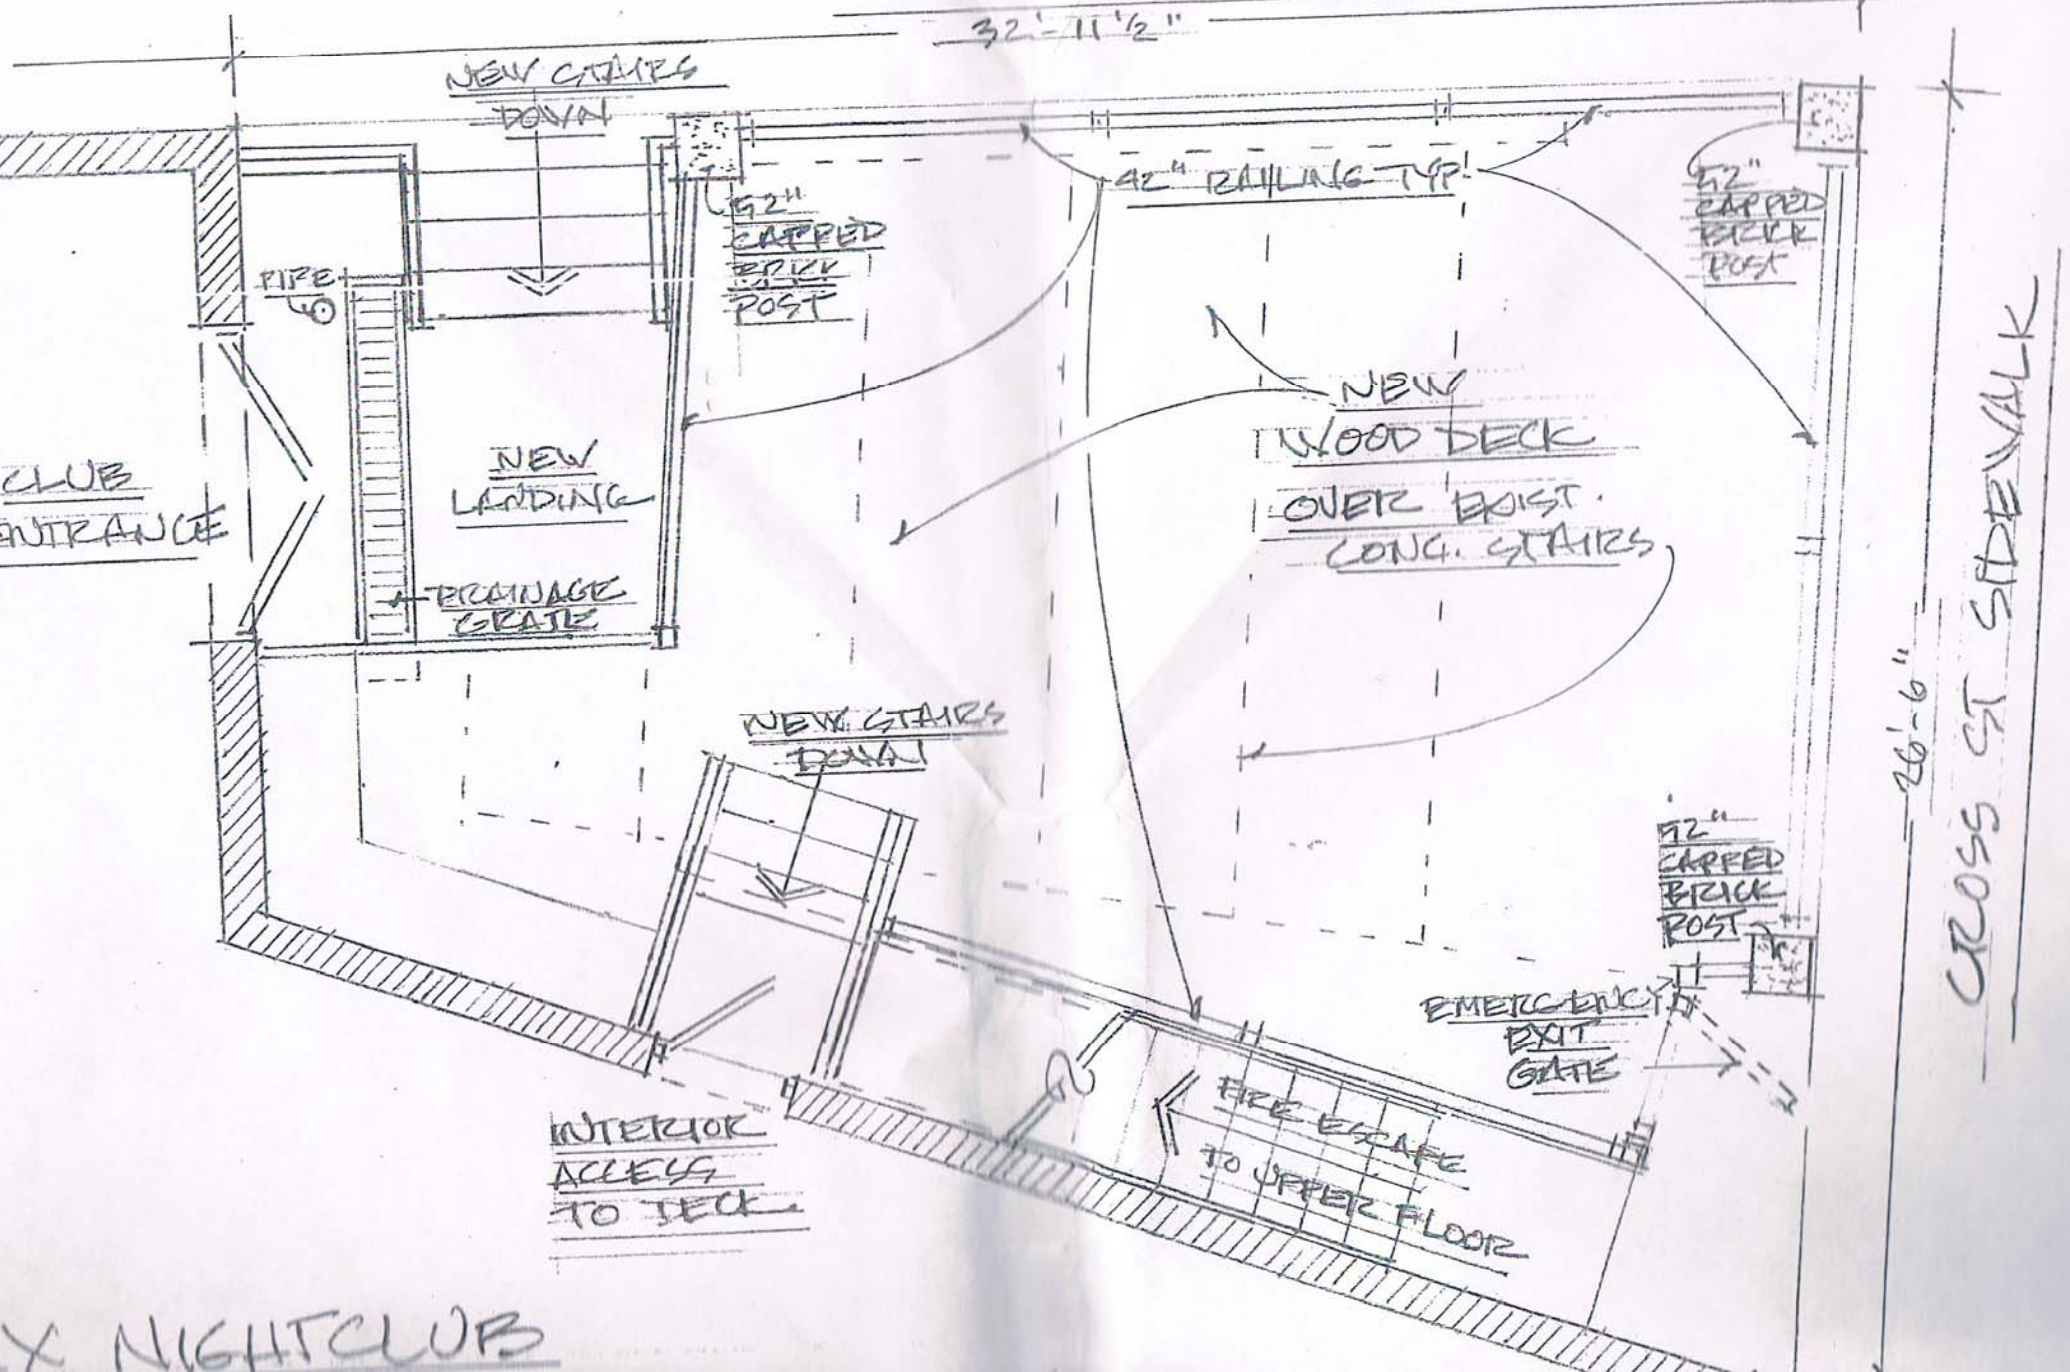

# SPRING ST. SIDEWALK

32'-11 1/2"

26'-6"

CROSS ST SIDEWALK

X NIGHTCLUBS