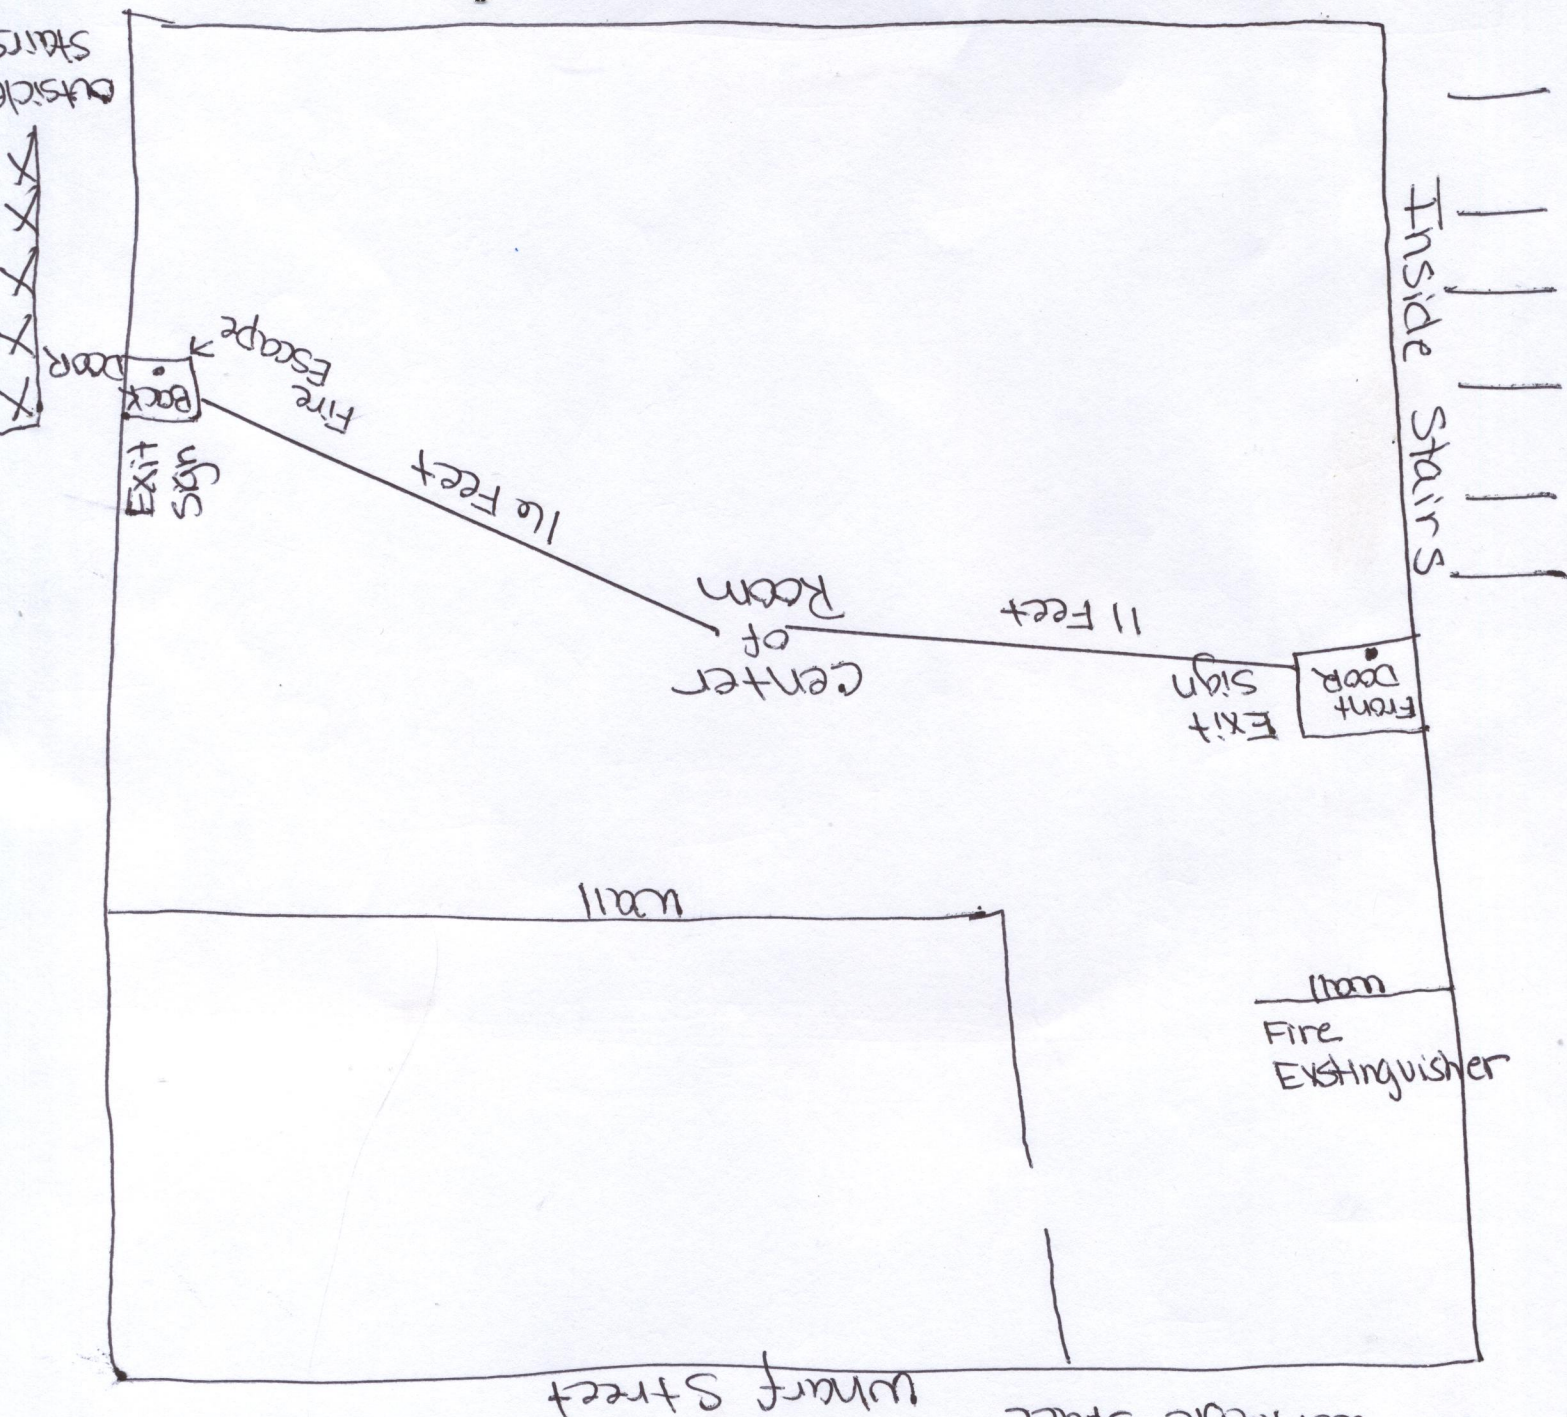

FORE STREET

Wharf Street

- 900 workable space

- 1,103 total gross square ft.

Portland Hair Company  
 USA Nail  
 au Eddy  
 ashlie Vateur

424 Fore Street Suite 2B  
 Portland, ME 04101  
 Hair Salon

\* Life Safety Plan