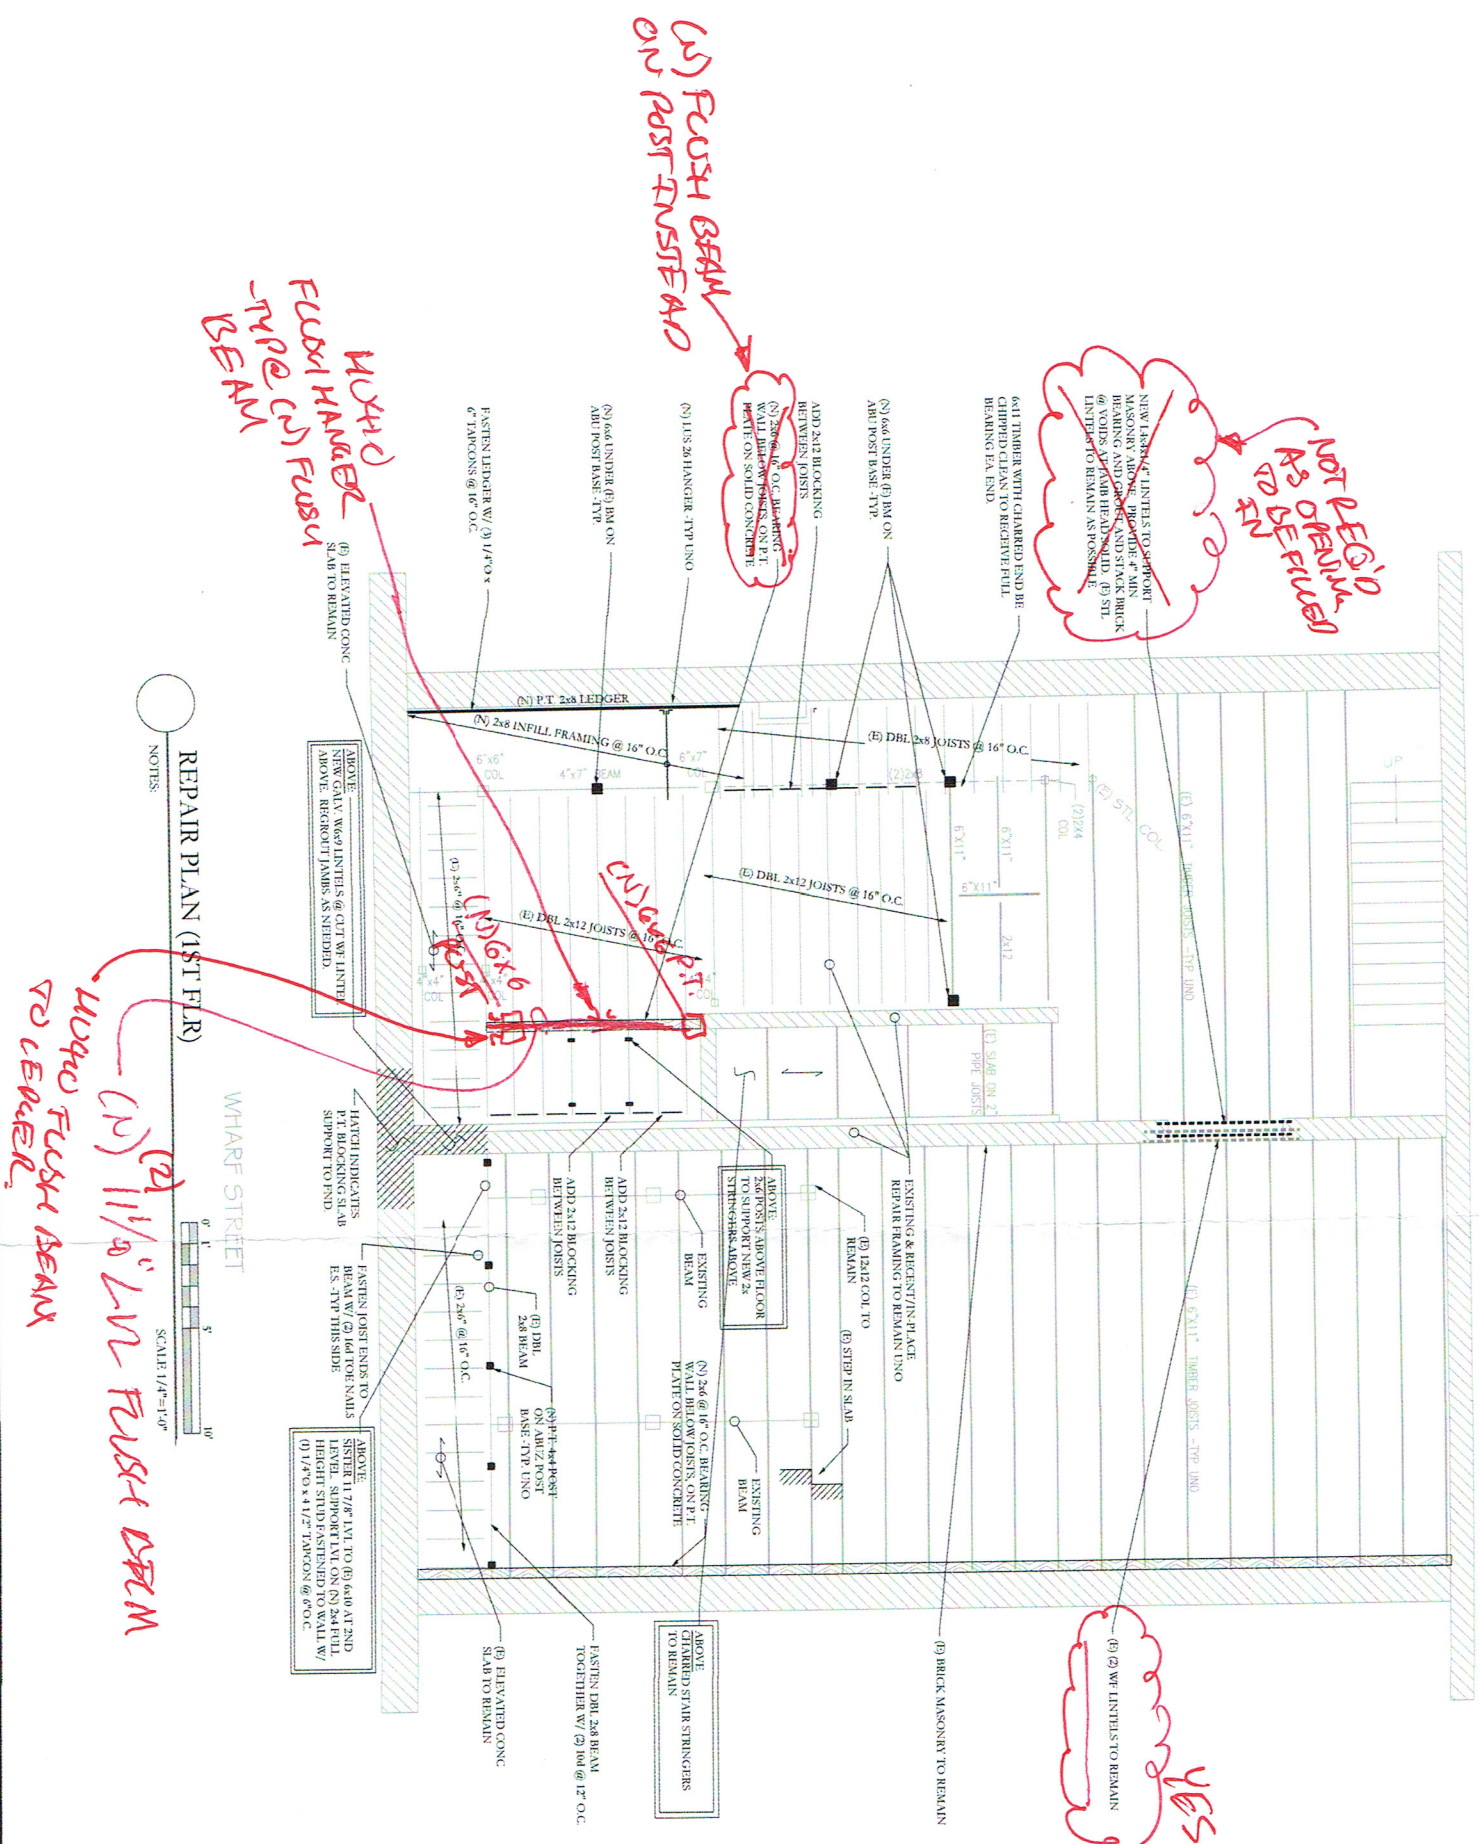

cc: MGRABUN@LAUNDRYREPAIR.COM AND RYFAVECH

NOT REQ'D AS DEFICED TO EN

(S) FLUSH BEAM ON POST INSTEAD

W/4\"/>

(N) 11/8\"/>

W/4\"/>

REV: 4/14/15