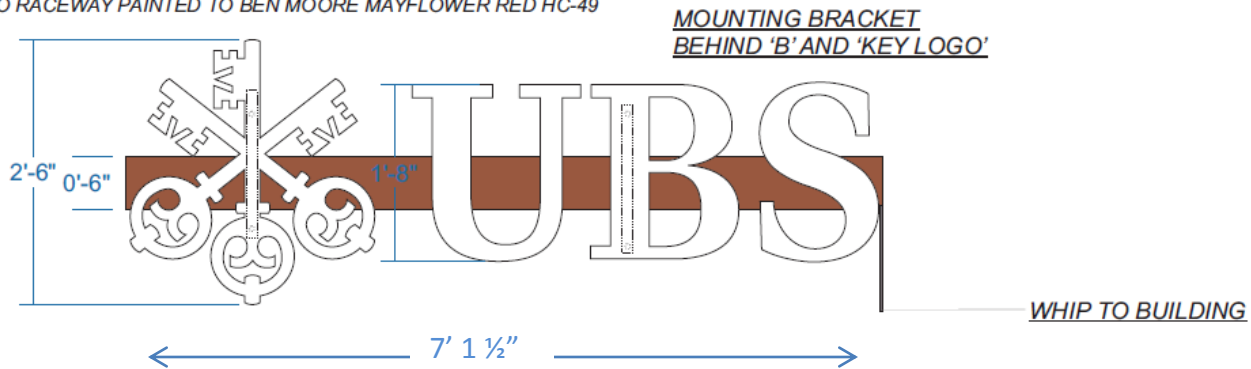

UBS

Proposed Sign Details

(1) SET OF INTERNALLY ILLUMINATED CHANNEL LETTERS

- CHANNEL LETTERS TO BE 4" DEEP X 20" IN HEIGHT
- KEYS LOGO TO BE 4" DEEP X 30" IN HEIGHT
- WHITE PLEXI FACES, WHITE RETURNS, WHITE LED ILLUMINATED
- 20A, 120V CIRCUIT REQUIRED
- NUMBER OF POWER SUPPLIED TBD
- UL MARK
- RACEWAY SWITCH
- MOUNTED TO RACEWAY PAINTED TO BEN MOORE MAYFLOWER RED HC-49

INTERNALLY LIT CHANNEL LETTERS

SCALE: 3/4" = 1'

(A)