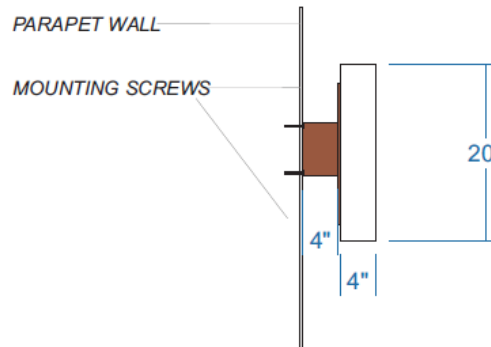

CHANNEL LETTERS SIDE VIEW

Client & Location

1 City Center
Portland ME

Customer Approval Signature

Revisions

Drawing ID

Date
1.18.18

Page #

Drawn By

Sales Rep

WO #