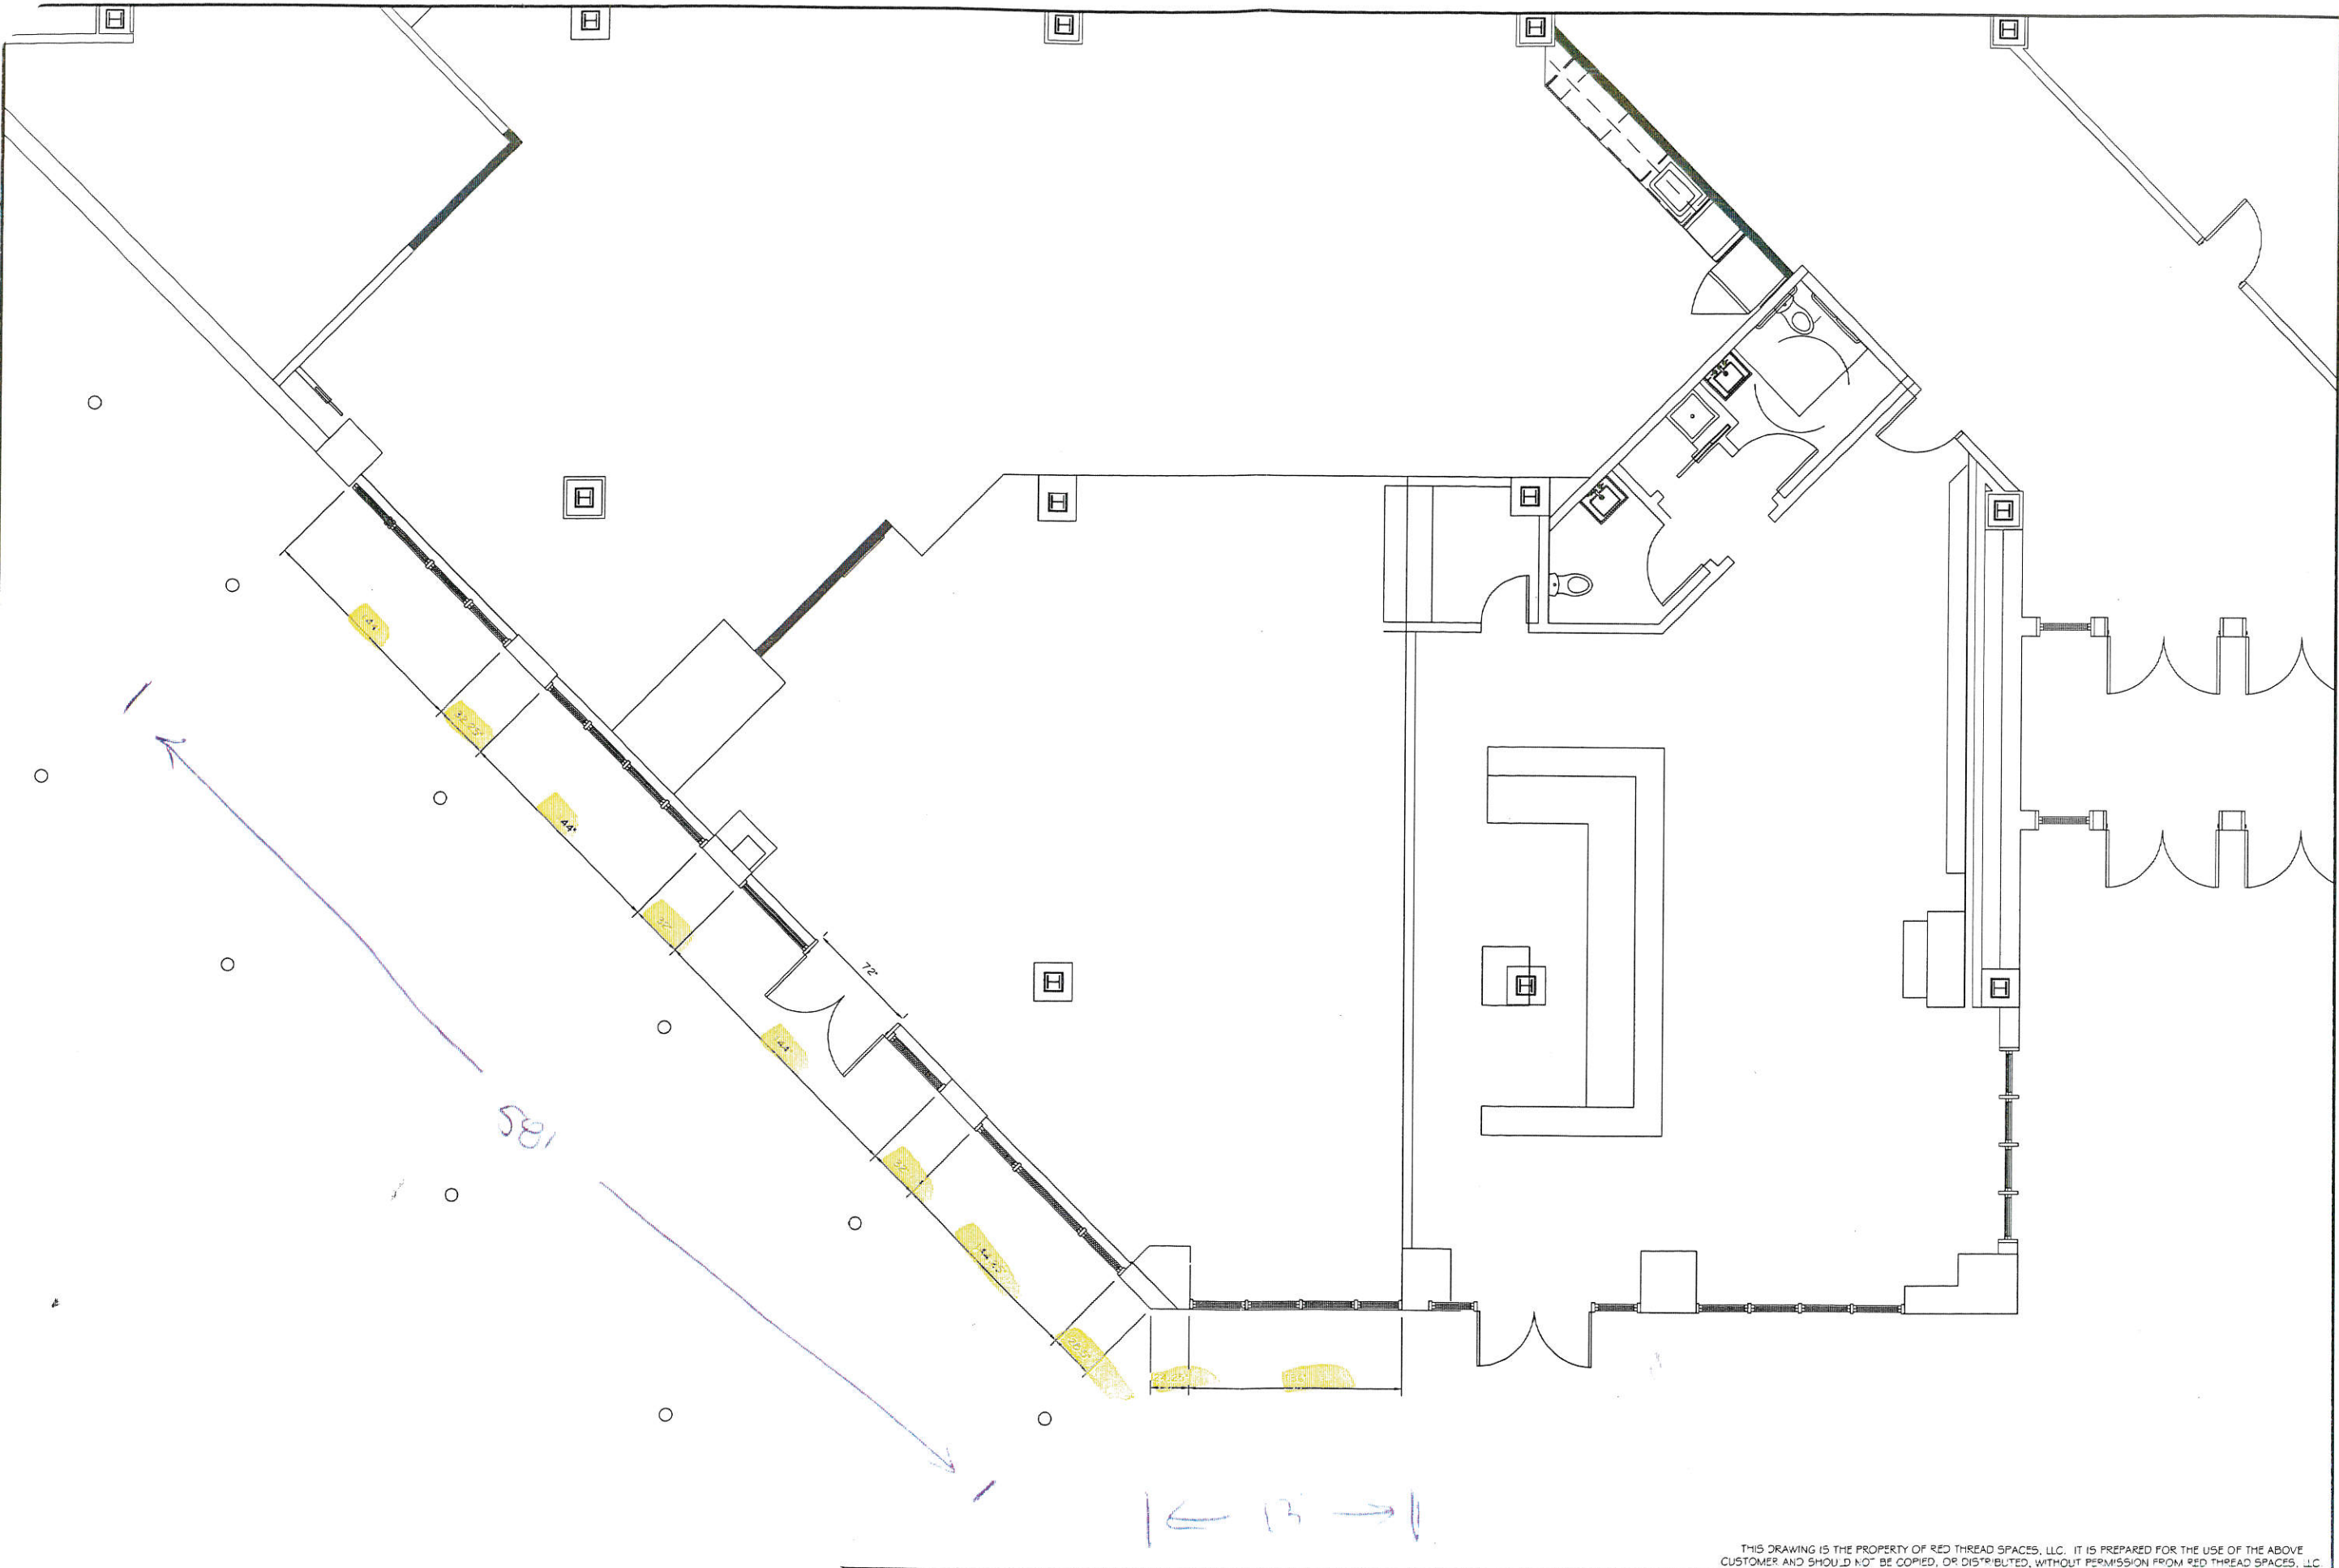

.\\plummer\Desktop\Portland Showroom\DWG\906481 Portland Showroom RT front dimensions.dwg | 20/2013 12:4

869-873 MAIN STREET
 WESTBROOK, ME 04092
 207-774-4900
 FAX: 207-774-8155

PORTLAND ME SHOWROOM

CLIENT SIGN OFF:

REVISIONS:

1.	2.	3.	4.	5.
----	----	----	----	----

SCALE: As Shown

DATE: 11/20/2013

SALES: INITIALS

DESIGNER: INITIALS

FURNITURE

FI