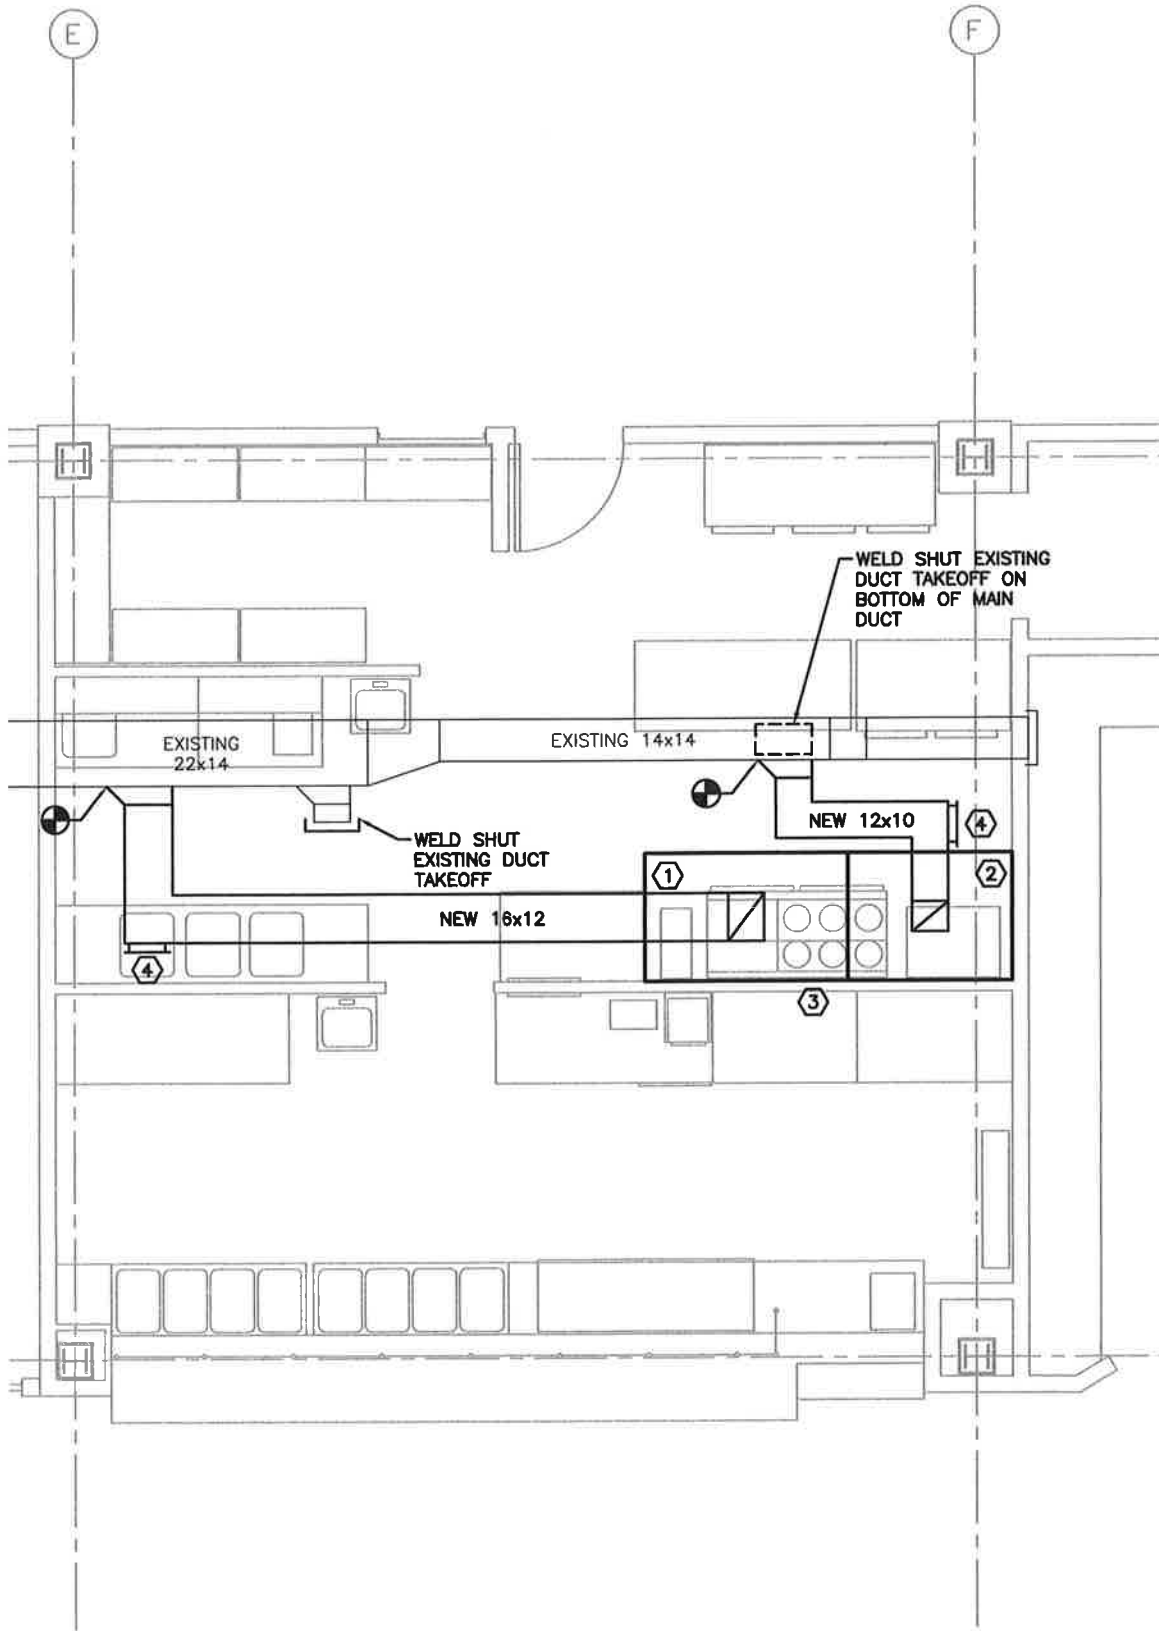

City Deli

KITCHEN HOOD SKETCH

SCALE: 3/16" = 1'-0"