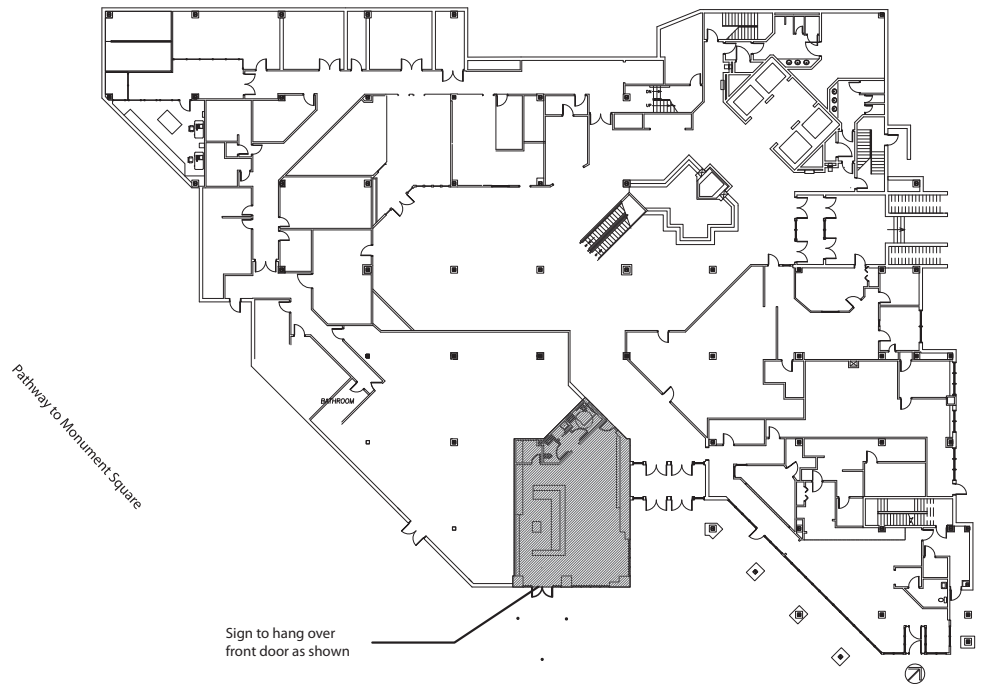

BAR FLOORPLAN
1/4"=1'-0"

Free Street

Temple Street