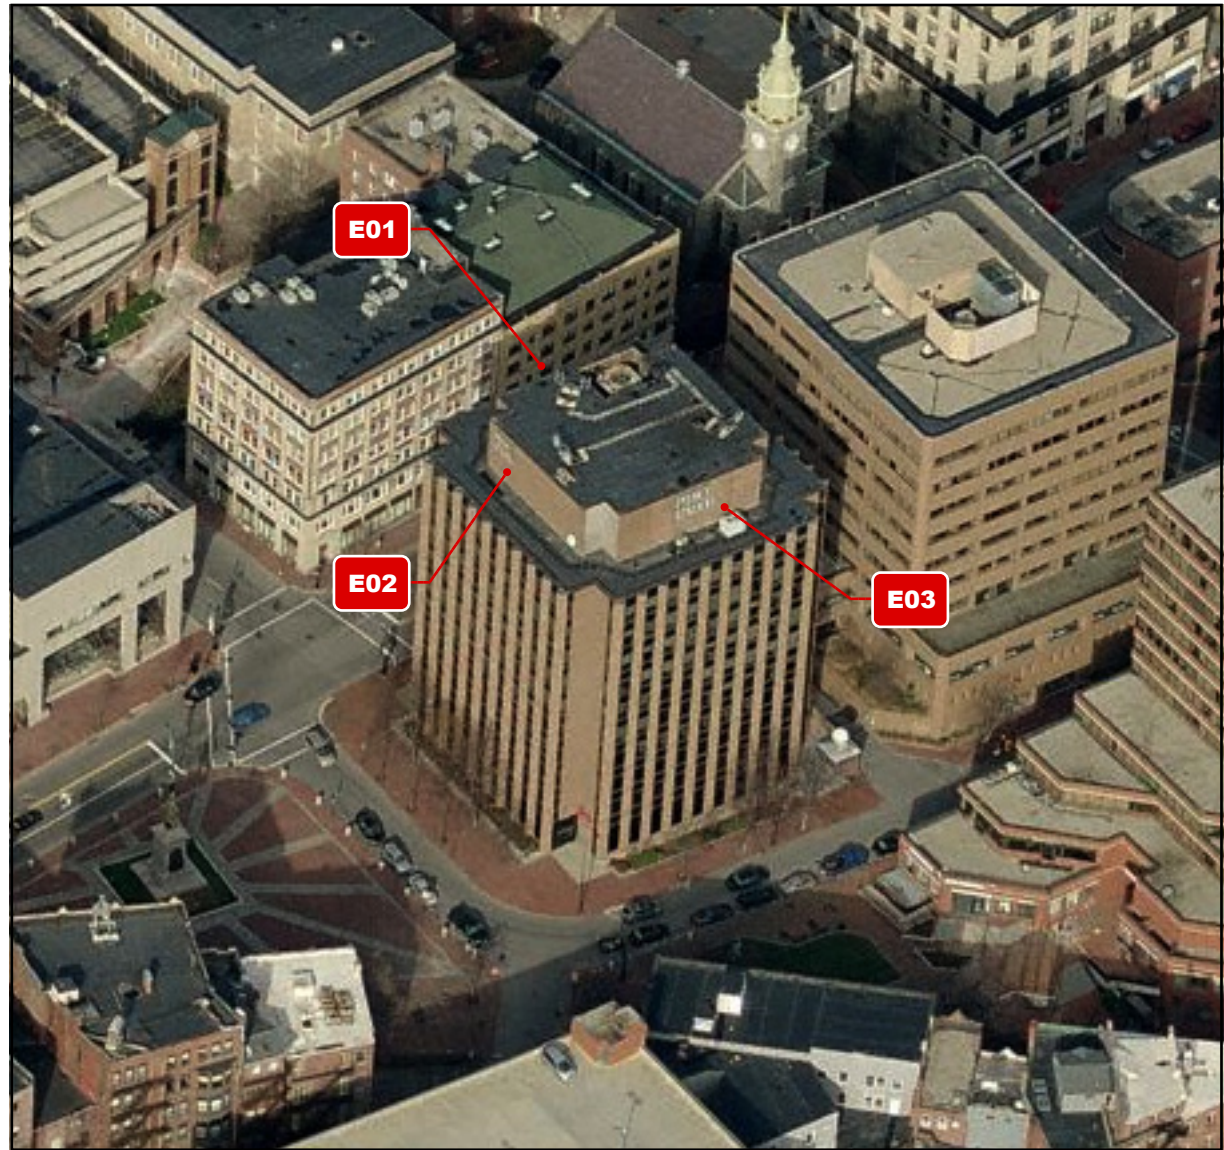

# SIGN INVENTORY

<b>SITE:</b> ME9-001 One Monument Square		
SIGN	PAGE	PROPOSED SIGN
E01	2	Custom "US Trust" Letterset
E02	3	Custom "Merrill Lynch" Letters
E03	3	Custom "BoA / Merrill Lynch" Letters

 <b>PHILADELPHIASIGN</b> BRINGING THE WORLD'S BRANDS TO LIFE	TITLE	Bank of America	DWG BY	RJW	DATE	04.10.15	DATE	05.05.15	REVISION	Revise all 3 lettersets .....	RJW	THIS IS AN ORIGINAL UNPUBLISHED DRAWING CREATED BY P.S.C.O. IT IS SUBMITTED FOR YOUR PERSONAL USE IN CONJUNCTION WITH A PROJECT BEING PLANNED FOR YOU BY P.S.C.O. IT IS NOT TO BE SHOWN TO ANYONE OUTSIDE YOUR ORGANIZATION NOR IS IT TO BE USED, COPIED, REPRODUCED, OR EXHIBITED IN ANY FASHION.
	ADDRESS	ME9-001 One Monument Sq 1 Monument Square Portland, ME 04101	DWG NUM	A22931	DATE	05.05.15	DATE	07.05.15	REVISION	Revise lettersets again .....	RJW	
	SHEET	1	DATE	07.10.15	REVISION	Revised E02 .....	AFR	DATE	07.10.15	REVISION	Revised E02 .....	