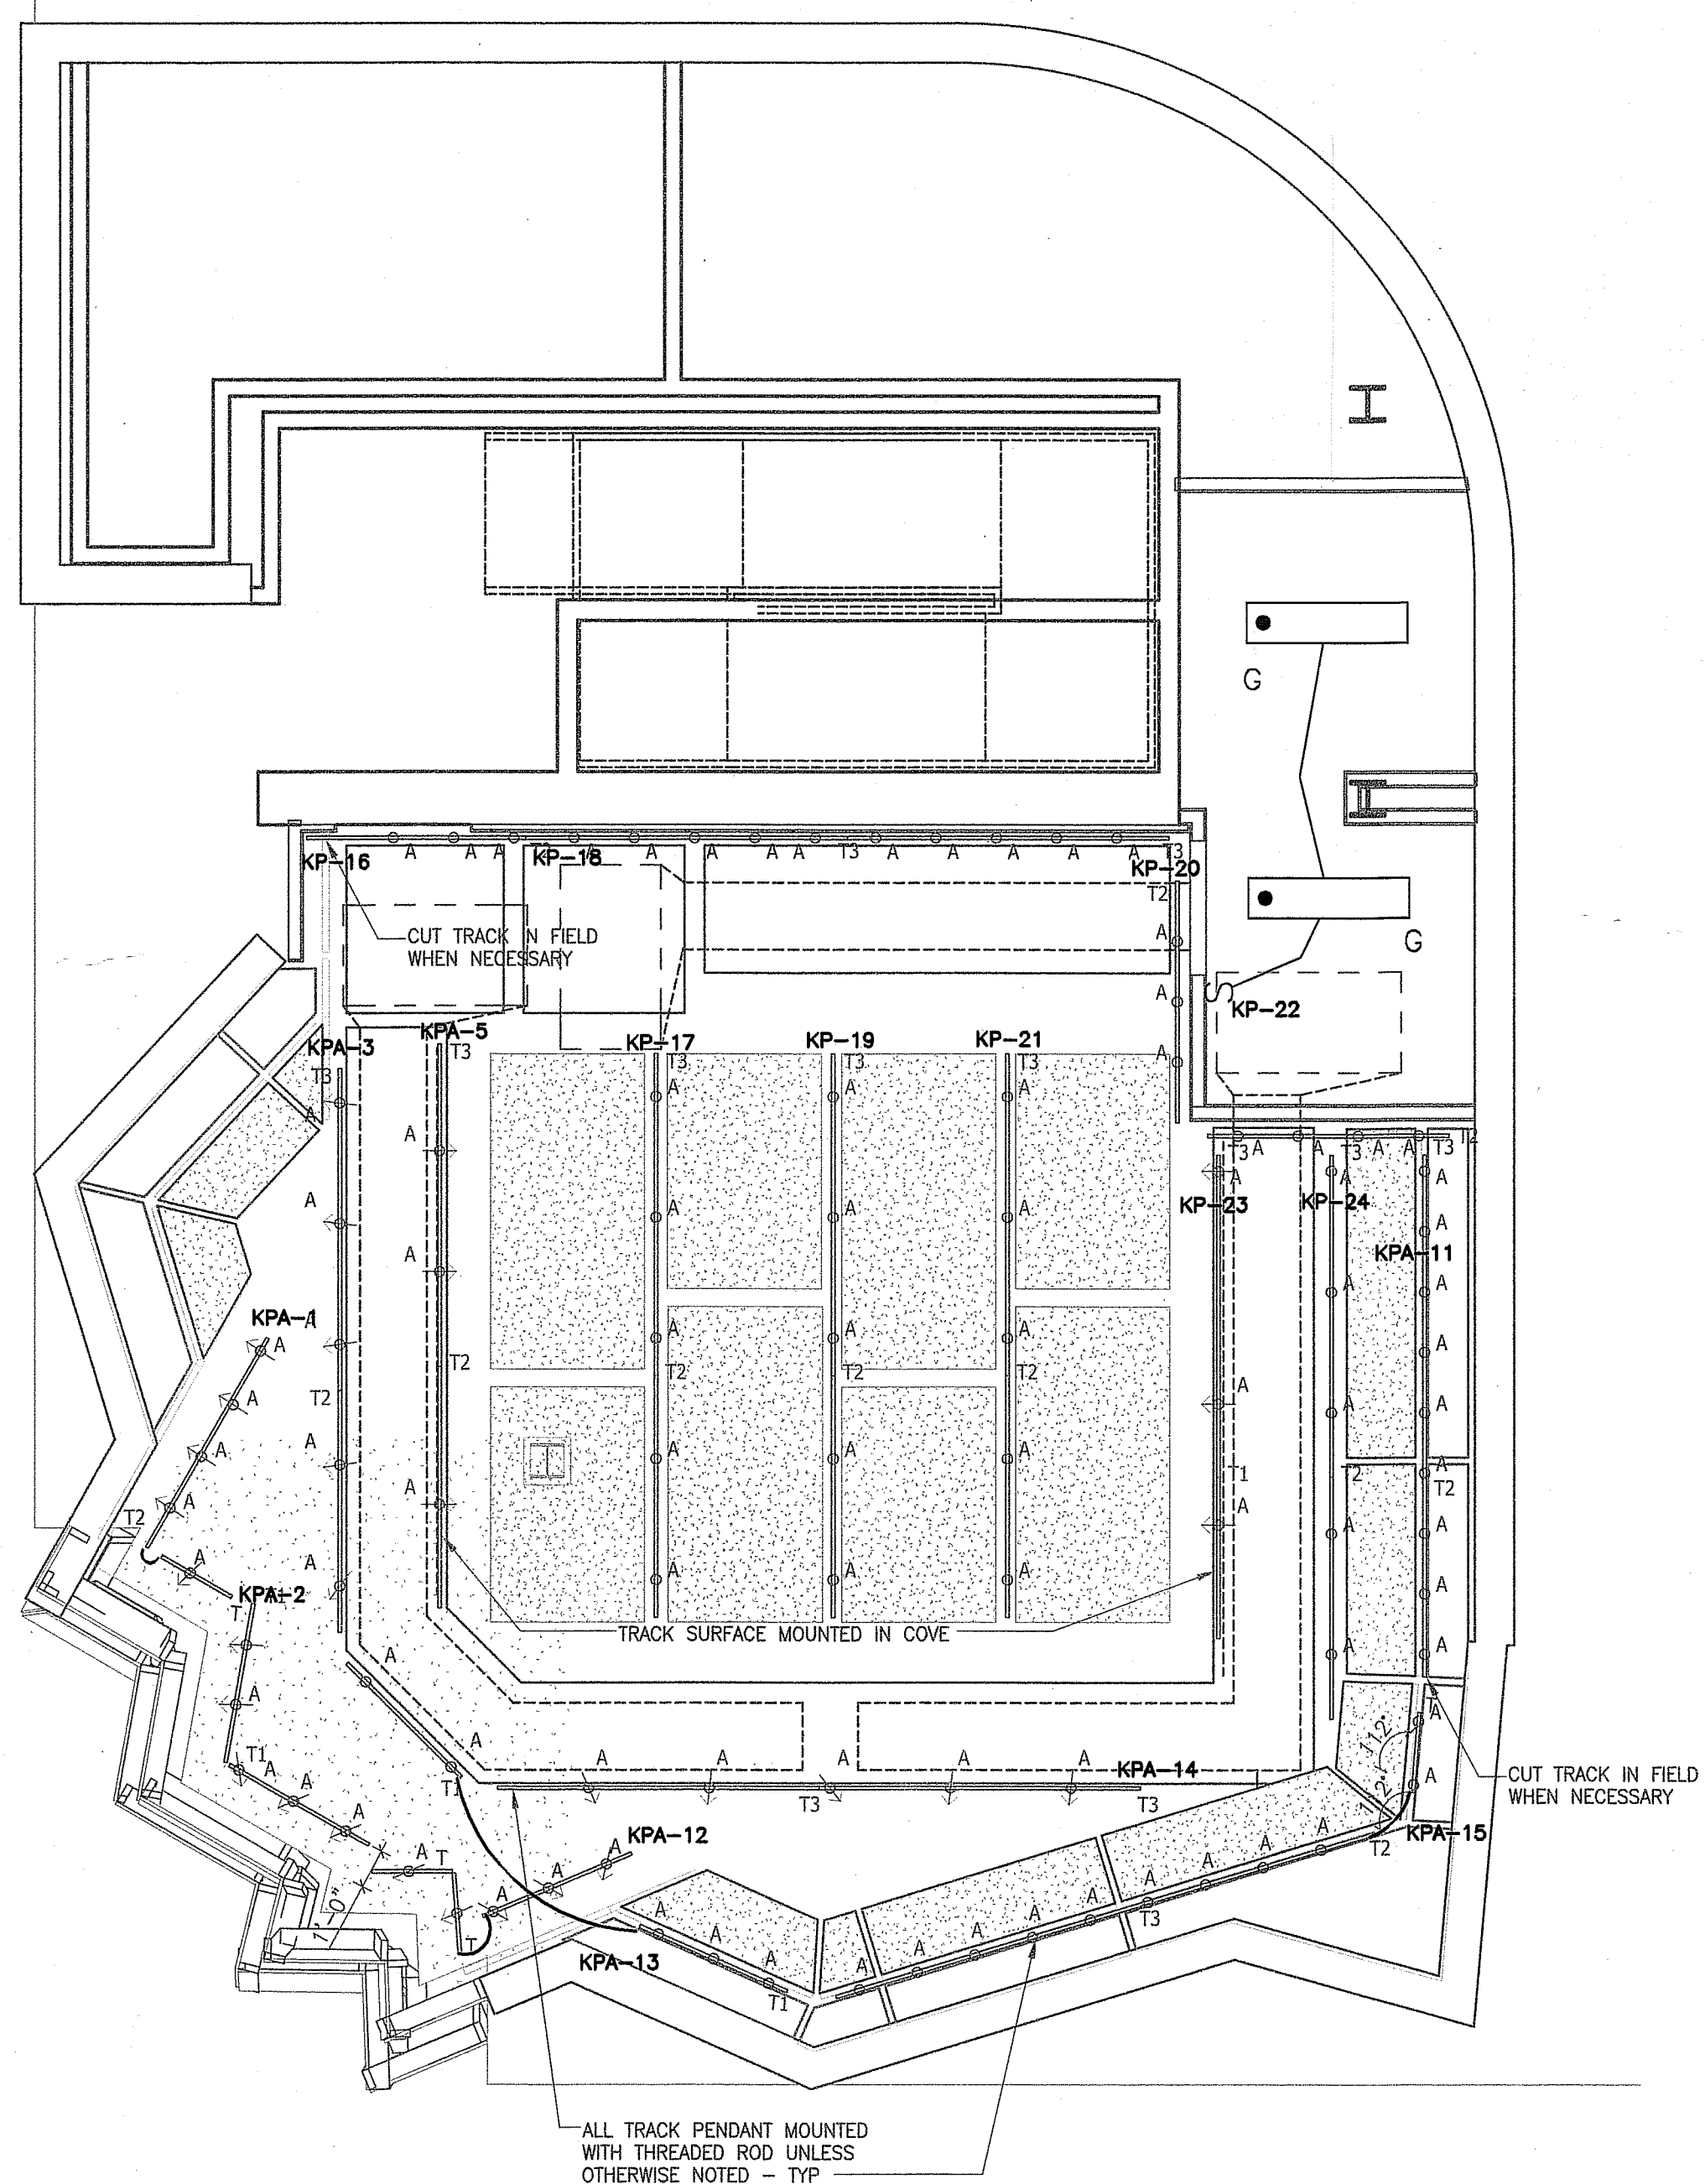

FIXTURE SCHEDULE

A	Track mounted, 120V, 10° GU10 2700K LED MR16 Track fixture; 1/4 cc warning lense and linear lens; silver finish	Soraa MR16-50-B03-120-927-10	Jesco Lighting H-HV240-SC	10
B	Surface mounted, 120V 2700K LED, cove and liquor shelf adhesive tape light; mounting clips; wet location.	Included with Fixture	Jesco Lighting DL-A-C-FLEX-27	4
C	Surface mounted, 120V 3' Fluorescent, cove light	TBD	TBD	0
D1	Recessed, 120V, 10° GU10 2700K LED MR16 Track fixture; 1/4 CCT warning lense and linear lens; white finish	Soraa MR16-50-B03-120-927-10	Jesco Lighting RS3000B + TM302-WHWH	10
T	Pendant mounted with threaded rod, 120V 2' Track; silver.	N/A	Jesco Lighting HTR2-S	20amp
T1	Pendant mounted with threaded rod, 120V 4' Track; silver.	N/A	Jesco Lighting HTR4-S	20amp
T2	Pendant mounted with threaded rod, 120V 6' Track; silver.	N/A	Jesco Lighting HTR6-S	20amp
T3	Pendant mounted with threaded rod, 120V 8' Track; silver.	N/A	Jesco Lighting HTR8-S	20amp

FOR PRICING ONLY

2 MEZZANINE LIGHTING PLAN
Scale: 1/4"=1'0"

1 BASEMENT LIGHTING PLAN
Scale: 1/4"=1'0"

BH Milliken
ELECTRICAL CONTRACTORS
175 ANDERSON STREET
PORTLAND, MAINE 04101
PHONE 879-1877
FAX: 774-1492

443 Fore St,
443 FORE ST.
PORTLAND, ME.

TITLE
LIGHTING
REVISION 1 - 12-3-14
SCALE: 1/4"=1'
DATE: 11-20-14
SHEET

E300