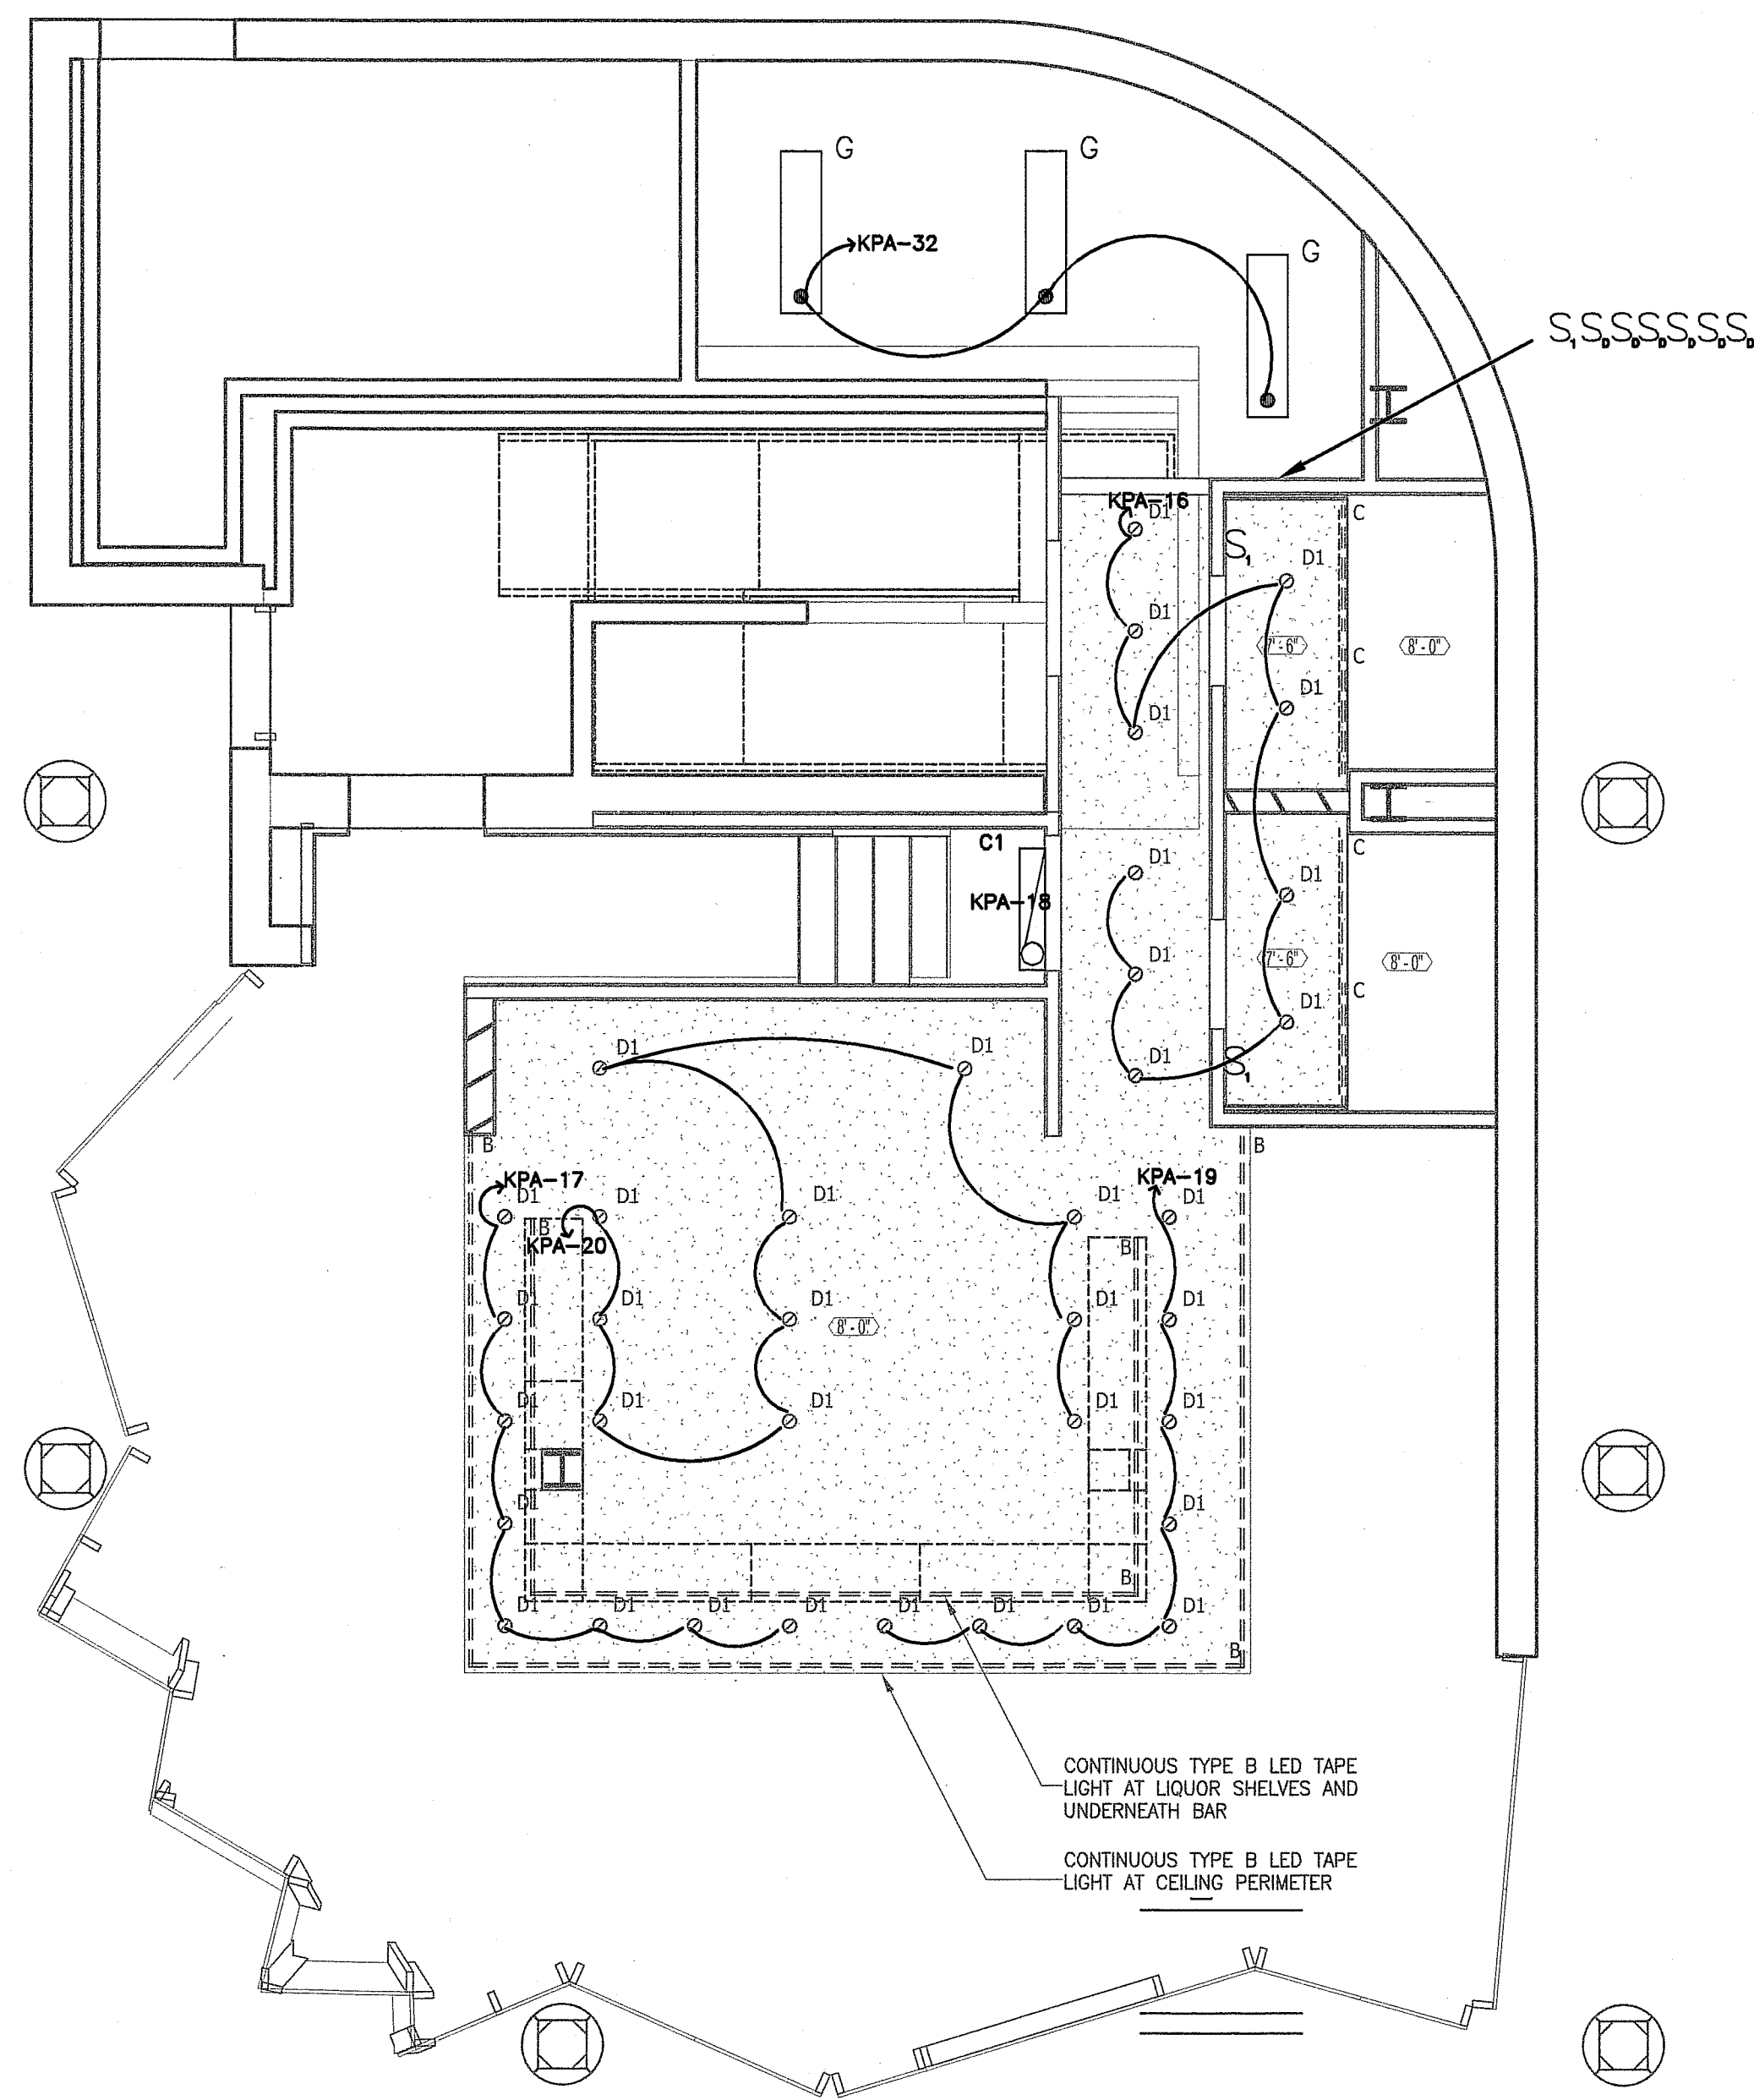

FIXTURE SCHEDULE

A	Track mounted, 120V, 10° GU10 2700K LED MR16 Track fixture; 1/4 cc warning lense and linear lens; silver finish	Soraa MR16-50-B03-120-927-10	Jesco Lighting H-HV240-SC	10
B	Surface mounted, 120V 2700K LED, cove and liquor shelf adhesive tape light; mounting clips; wet location.	Included with Fixture	Jesco Lighting DL-A-C-FLEX-27	4
C	Surface mounted, 120V 3' Fluorescent, cove light	TBD	TBD	0
D1	Recessed, 120V, 10° GU10 2700K LED MR16 Track fixture; 1/4 CCT warning lense and linear lens; white finish	Soraa MR16-50-B03-120-927-10	Jesco Lighting RS3000B + TM302-WHWH	10
T	Pendant mounted with threaded rod, 120V 2' Track; silver.	N/A	Jesco Lighting HTR2-S	20amp
T1	Pendant mounted with threaded rod, 120V 4' Track; silver.	N/A	Jesco Lighting HTR4-S	20amp
T2	Pendant mounted with threaded rod, 120V 6' Track; silver.	N/A	Jesco Lighting HTR6-S	20amp
T3	Pendant mounted with threaded rod, 120V 8' Track; silver.	N/A	Jesco Lighting HTR8-S	20amp

FOR PRICING ONLY

2 MEZZANINE LIGHTING PLAN
Scale: 1/4"=1'0"

1 BASEMENT LIGHTING PLAN
Scale: 1/4"=1'0"

BH Milliken
ELECTRICAL CONTRACTORS
175 ANDERSON STREET
PORTLAND, MAINE 04101
PHONE 879-1877
FAX: 774-1492

443 Fore St,
443 FORE ST.
PORTLAND, ME.

TITLE
LIGHTING
REVISION 1 - 12-3-14
SCALE: 1/4"=1'
DATE: 11-20-14
SHEET

E300