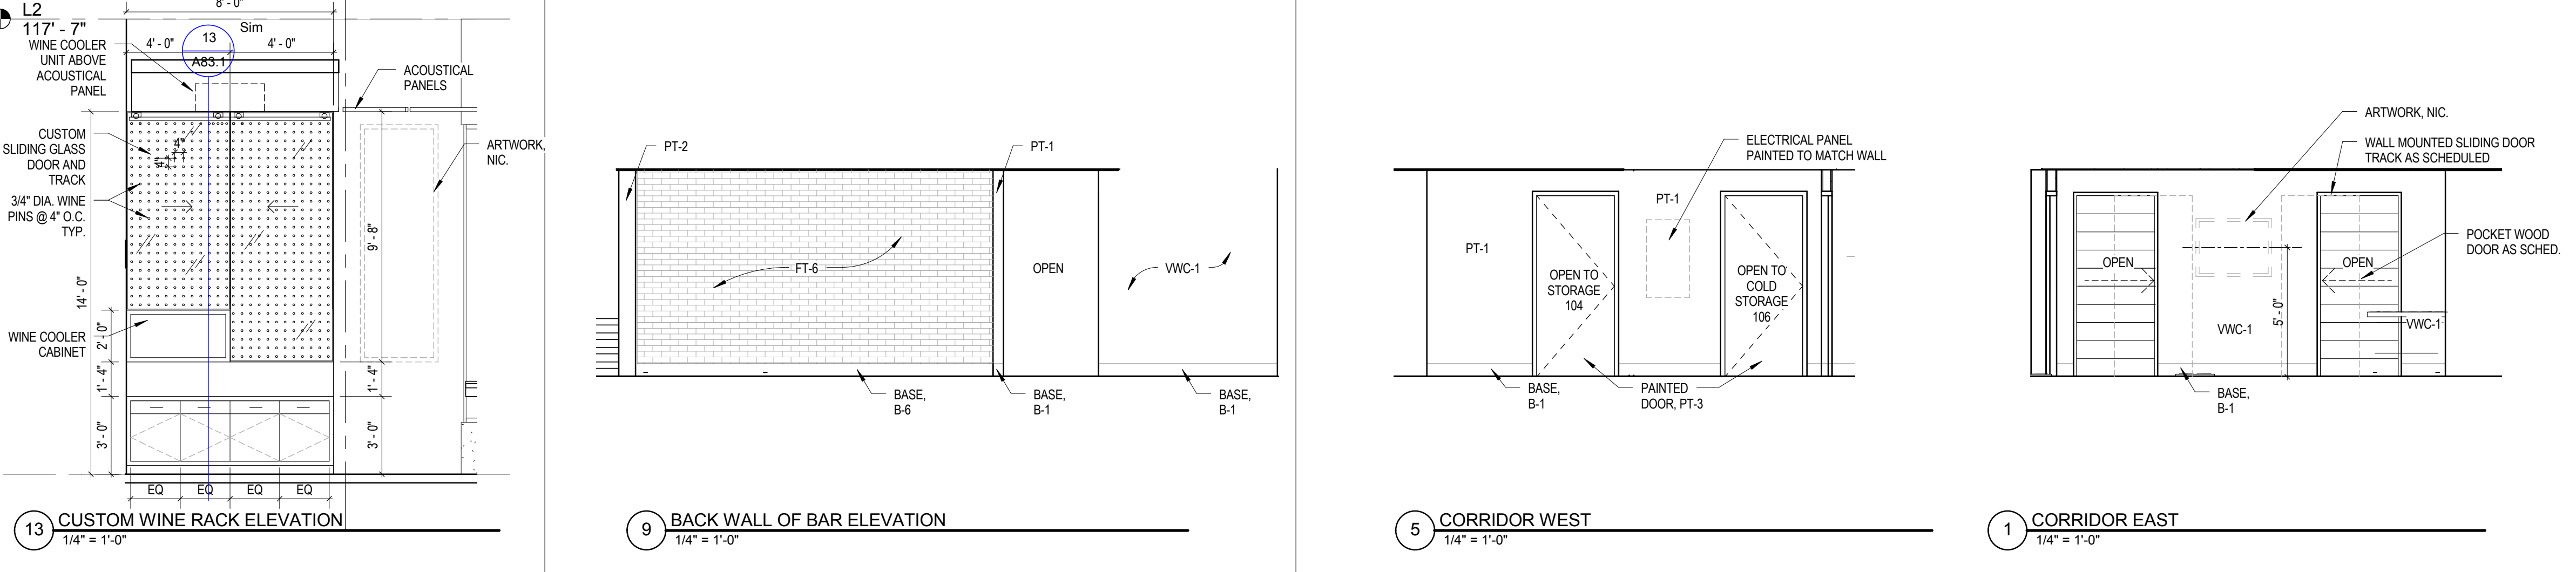

WOOD FINISH				
CODE	DESCRIPTION	MANUFACTURER	FINISH / COLOR	
WD-1	HARDWOOD Light Stain Wood Classics Stain WOOD SPECIES: OAK	Sherwin Williams	TBD, Stair Treads	
WD-2	PLASTIC LAMINATE WOOD SPECIES: Macassar Ebony	Sherwin Williams	TBD, Bar Face Panels, Toilet Vanity	

VINYL WALLCOVERING				
CODE	DESCRIPTION	MANUFACTURER	FINISH / COLOR	
WVC-1	VINYL WALLCOVERING PATTERN NAME: METEOR W PATTERN NO: 6427W REPEAT: 52" VERTICAL BACKING: X-Protect™ Wall PATTERN MATCH: RANDOM	CARNEGIE, XOREL	720, Dining and Bar	
WVC-2	VINYL WALLCOVERING PATTERN NAME: CUSTOM GRAPHIC	DESIGNTEX, DIGITAL WALL	TBD, Toilet	

ACOUSTICAL CEILING TILES				
CODE	DESCRIPTION	PICTURE PANELS	STANDARD SOLID COLORED FABRIC PANELS - COLOR TBD	
ACT-1	ACOUSTICAL TILE STYLE: EDGE TYPE: FL SIZE:	PICTURE PANELS	STANDARD SOLID COLORED FABRIC PANELS - COLOR TBD	

Mark Date Description
Project Status
ISSUED FOR PERMIT
DECEMBER 05, 2014

Drawing Title
INTERIOR ELEVATIONS

Scale: As indicated

Drawing Number
A81.1