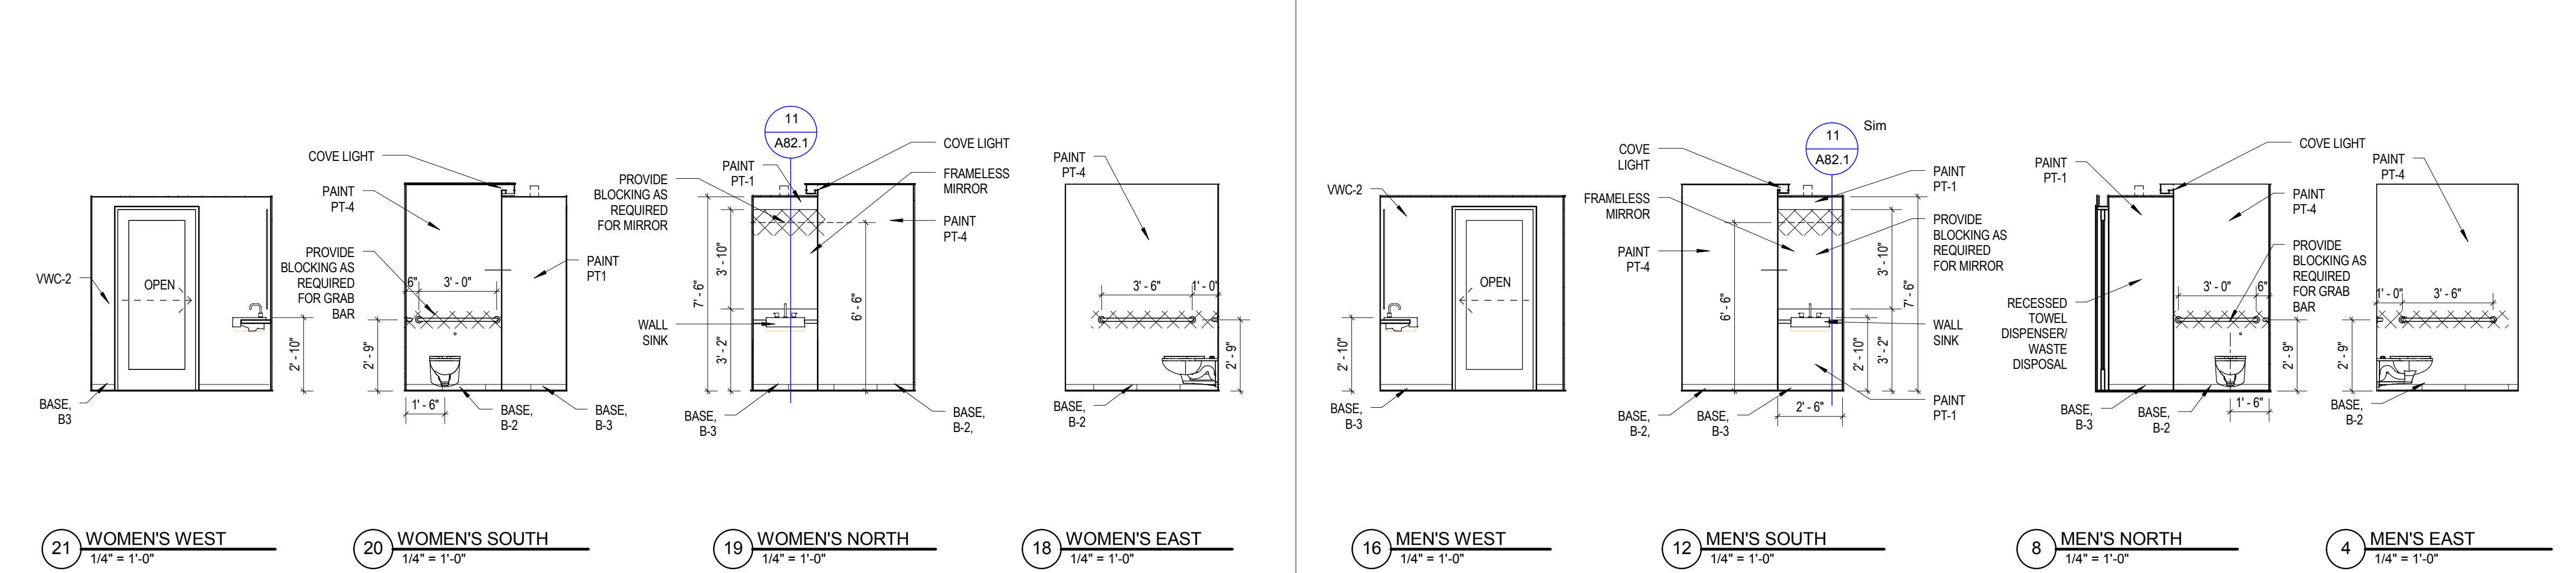

WOOD FINISH				
CODE	DESCRIPTION	MANUFACTURER	FINISH / COLOR	
WD-1	HARDWOOD Light Stain Wood Classics Stain WOOD SPECIES: OAK	Sherwin Williams	TBD, Stair Treads	
WD-2	PLASTIC LAMINATE WOOD SPECIES: Macassar Ebony	Sherwin Williams	TBD, Bar Face Panels, Toilet Vanity	

VINYL WALLCOVERING				
CODE	DESCRIPTION	MANUFACTURER	FINISH / COLOR	
WVC-1	VINYL WALLCOVERING PATTERN NAME: METEOR W PATTERN NO: 6427W REPEAT: 52" VERTICAL BACKING: X-Protect™ Wall PATTERN MATCH: RANDOM	CARNEGIE, XOREL	720, Dining and Bar	
WVC-2	VINYL WALLCOVERING PATTERN NAME: CUSTOM GRAPHIC	DESIGNTEX, DIGITAL WALL	TBD, Toilet	

ACOUSTICAL CEILING TILES				
CODE	DESCRIPTION	PICTURE PANELS	STANDARD SOLID COLORED FABRIC PANELS - COLOR TBD	
ACT-1	ACOUSTICAL TILE STYLE: EDGE TYPE: FL SIZE:	PICTURE PANELS	STANDARD SOLID COLORED FABRIC PANELS - COLOR TBD	

Mark Date Description
Project Status
ISSUED FOR PERMIT
DECEMBER 05, 2014

Drawing Title
INTERIOR ELEVATIONS

Scale: As indicated

Drawing Number
A81.1