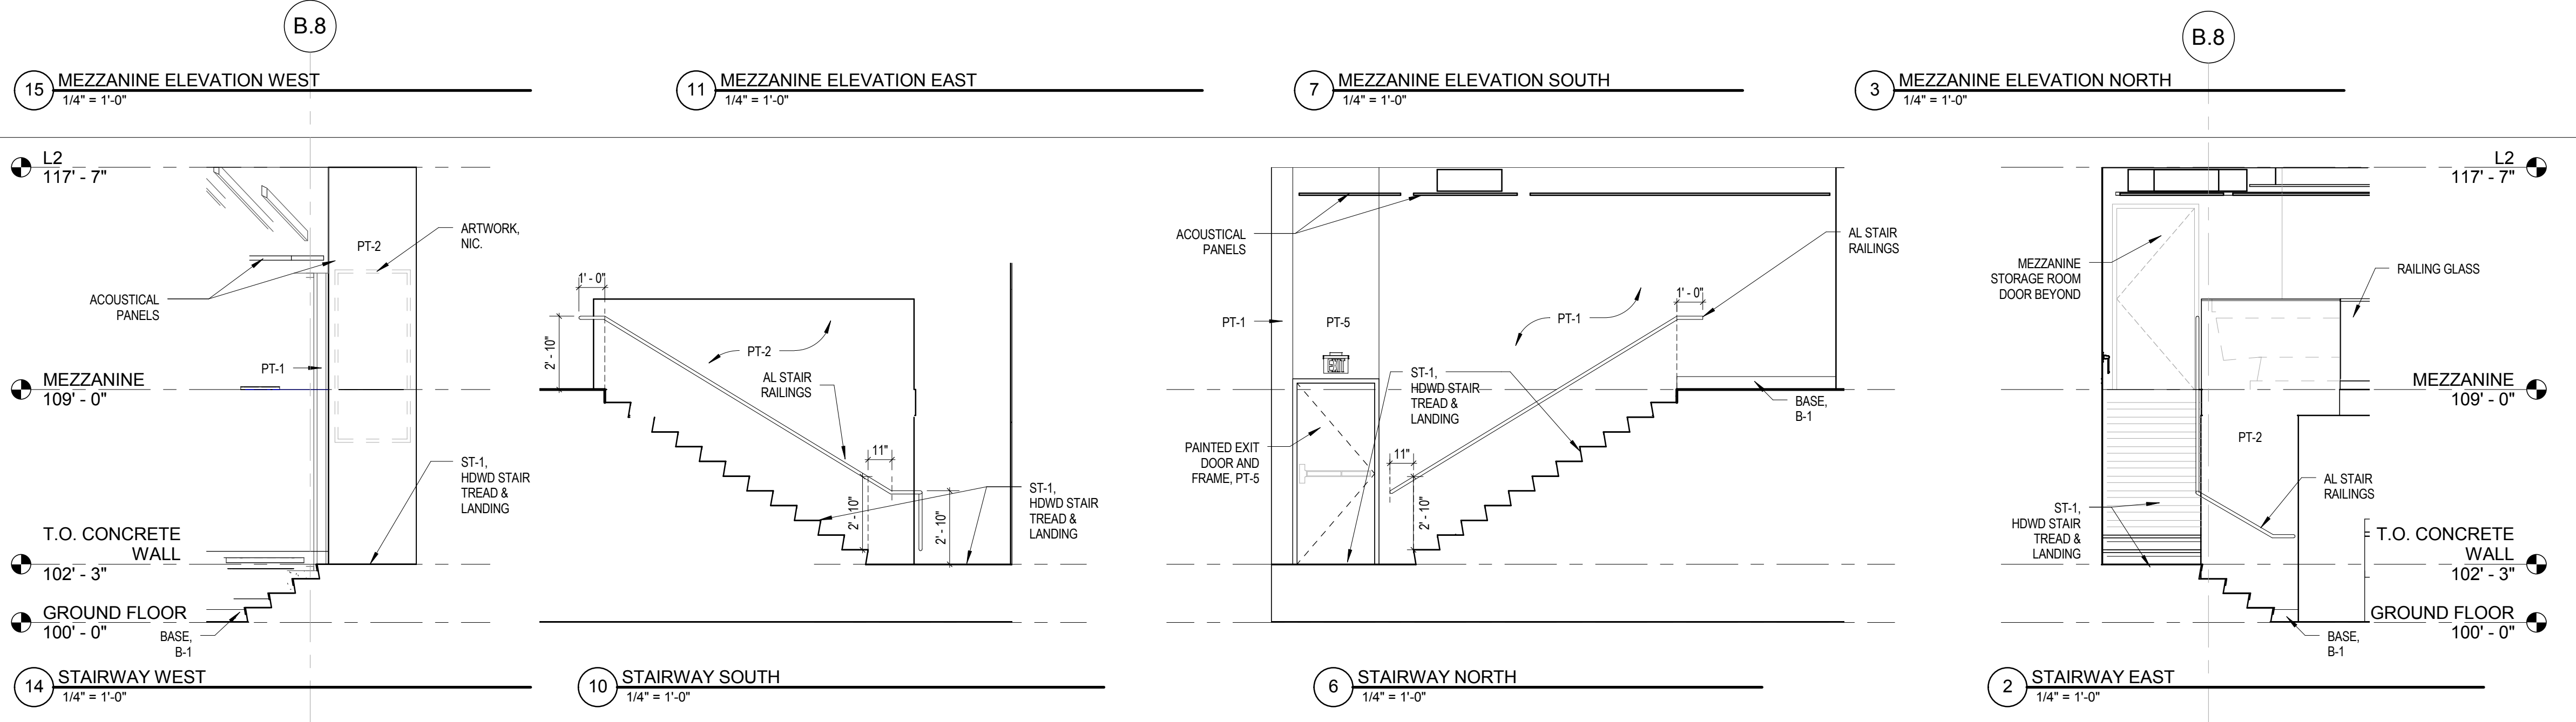

WOOD FINISH				
CODE	DESCRIPTION	MANUFACTURER	FINISH / COLOR	
WD-1	HARDWOOD Light Stain Wood Classics Stain WOOD SPECIES: OAK	Sherwin Williams	TBD, Stair Treads	
WD-2	PLASTIC LAMINATE WOOD SPECIES: Macassar Ebony	Sherwin Williams	TBD, Bar Face Panels, Toilet Vanity	

VINYL WALLCOVERING				
CODE	DESCRIPTION	MANUFACTURER	FINISH / COLOR	
WVC-1	VINYL WALLCOVERING PATTERN NAME: METEOR W PATTERN NO: 6427W REPEAT: 52" VERTICAL BACKING: X-Protect™ Wall PATTERN MATCH: RANDOM	CARNEGIE, XOREL	720, Dining and Bar	
WVC-2	VINYL WALLCOVERING PATTERN NAME: CUSTOM GRAPHIC	DESIGNTEX, DIGITAL WALL	TBD, Toilet	

ACOUSTICAL CEILING TILES				
CODE	DESCRIPTION	PICTURE PANELS	STANDARD SOLID COLORED FABRIC PANELS - COLOR TBD	
ACT-1	ACOUSTICAL TILE STYLE: EDGE TYPE: FL SIZE:	PICTURE PANELS	STANDARD SOLID COLORED FABRIC PANELS - COLOR TBD	

Mark Date Description
Project Status
ISSUED FOR PERMIT
DECEMBER 05, 2014

Drawing Title
INTERIOR ELEVATIONS

Scale: As indicated

Drawing Number
A81.1