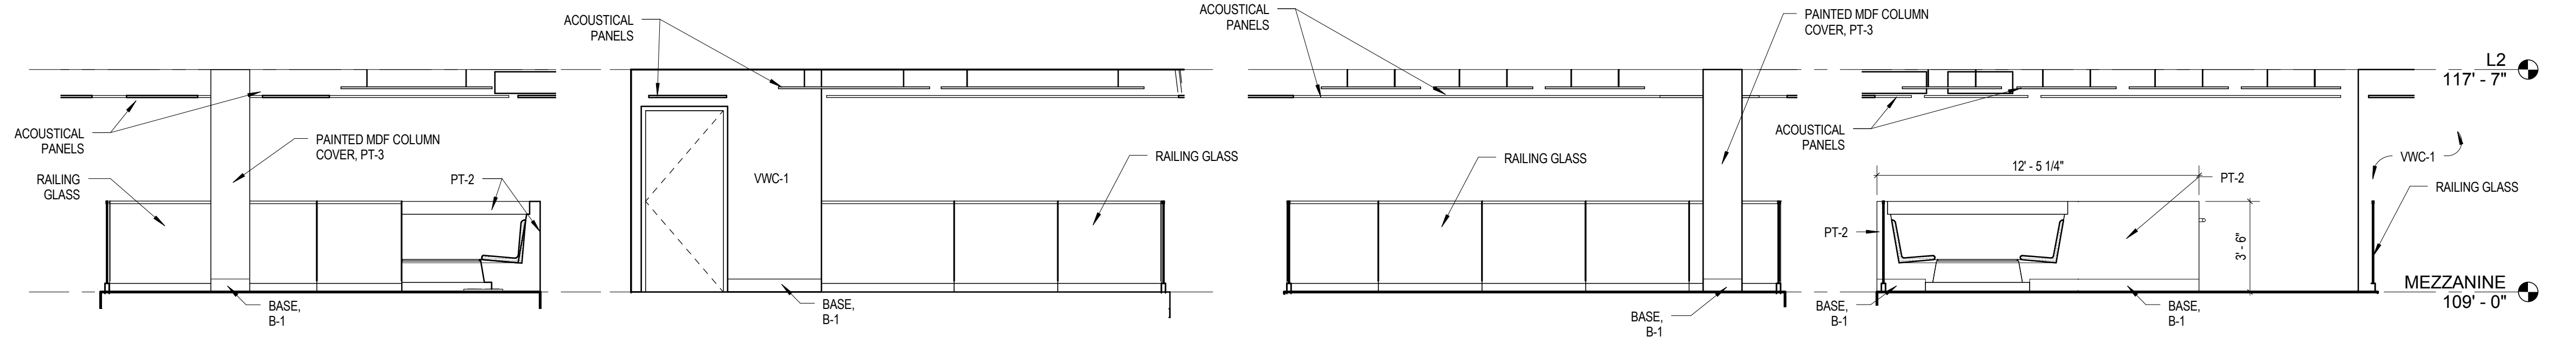

WOOD FINISH				
CODE	DESCRIPTION	MANUFACTURER	FINISH / COLOR	
WD-1	HARDWOOD Light Stain Wood Classics Stain WOOD SPECIES: OAK	Sherwin Williams	TBD, Stair Treads	
WD-2	PLASTIC LAMINATE WOOD SPECIES: Macassar Ebony	Sherwin Williams	TBD, Bar Face Panels, Toilet Vanity	

VINYL WALLCOVERING				
CODE	DESCRIPTION	MANUFACTURER	FINISH / COLOR	
WVC-1	VINYL WALLCOVERING PATTERN NAME: METEOR W PATTERN NO: 6427W REPEAT: 52" VERTICAL BACKING: X-Protect™ Wall PATTERN MATCH: RANDOM	CARNEGIE, XOREL	720, Dining and Bar	
WVC-2	VINYL WALLCOVERING PATTERN NAME: CUSTOM GRAPHIC	DESIGNTEX, DIGITAL WALL	TBD, Toilet	

ACOUSTICAL CEILING TILES				
CODE	DESCRIPTION	PICTURE PANELS	STANDARD SOLID COLORED FABRIC PANELS - COLOR TBD	
ACT-1	ACOUSTICAL TILE STYLE: EDGE TYPE: FL SIZE:	PICTURE PANELS	STANDARD SOLID COLORED FABRIC PANELS - COLOR TBD	

Mark Date Description
Project Status
ISSUED FOR PERMIT
DECEMBER 05, 2014

Drawing Title
INTERIOR ELEVATIONS

Scale: As indicated

Drawing Number
A81.1