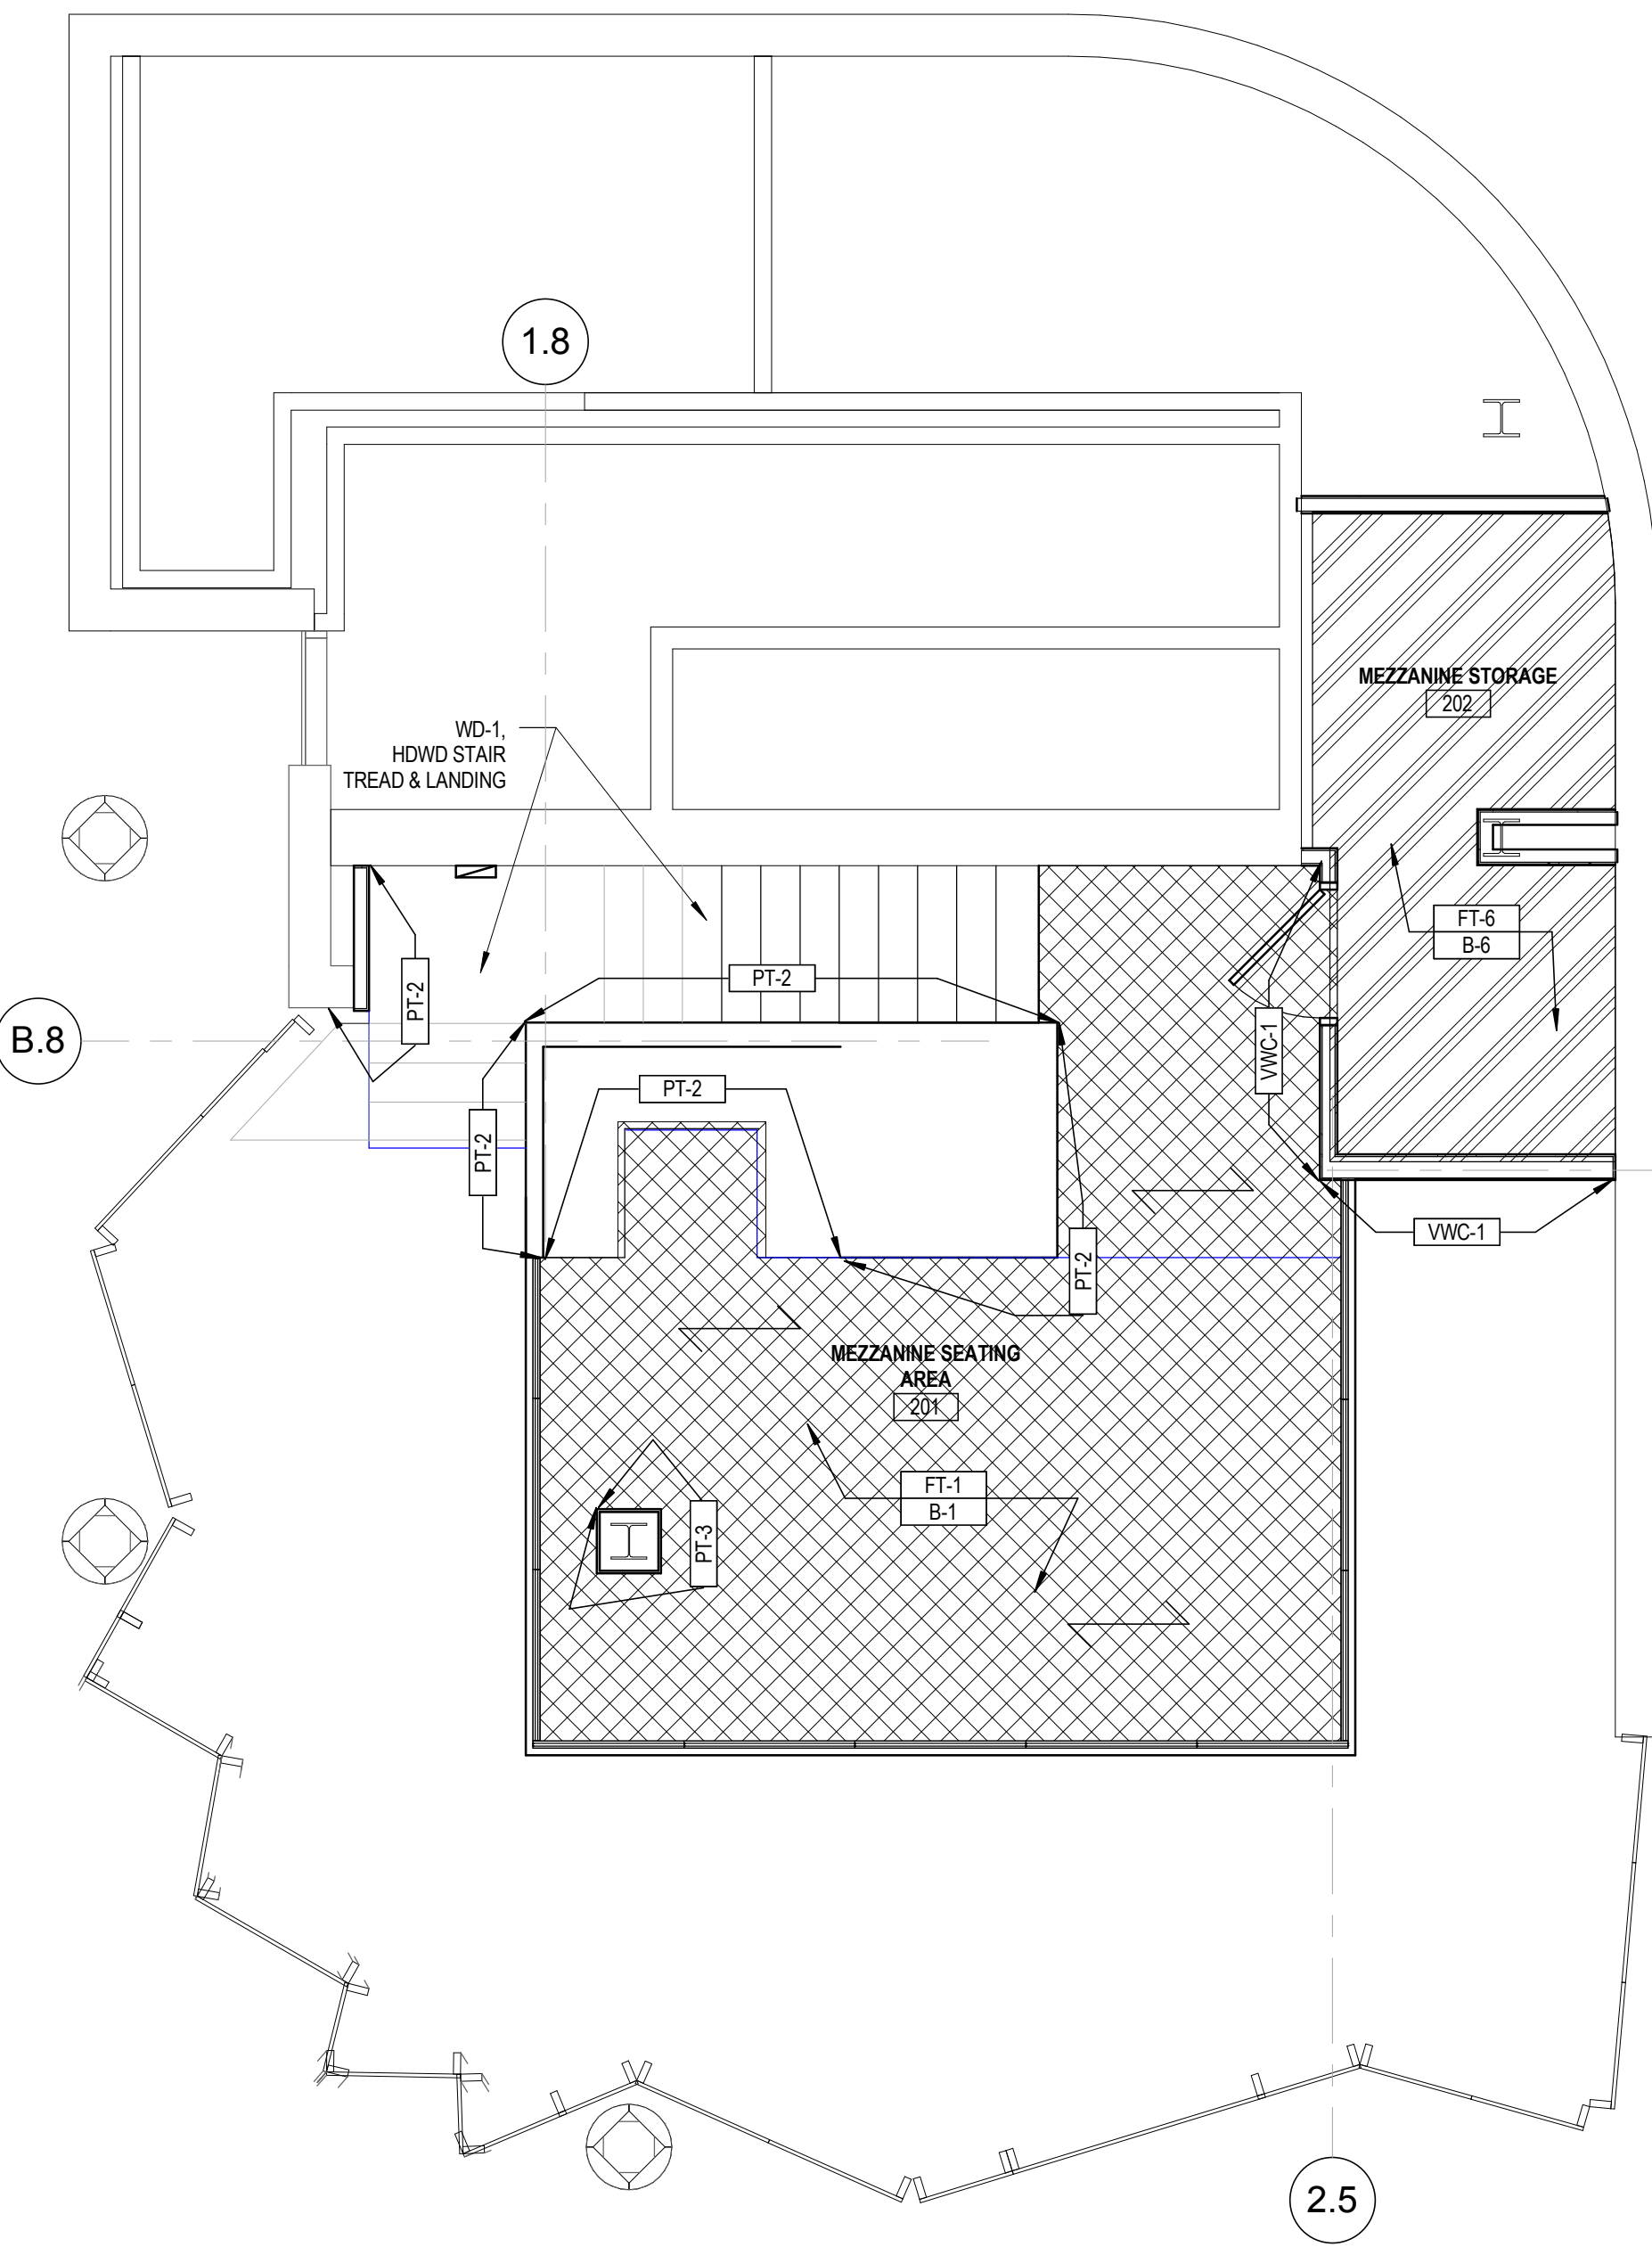

2 Mezzanine Floor Finish Plan
1/4" = 1'-0"