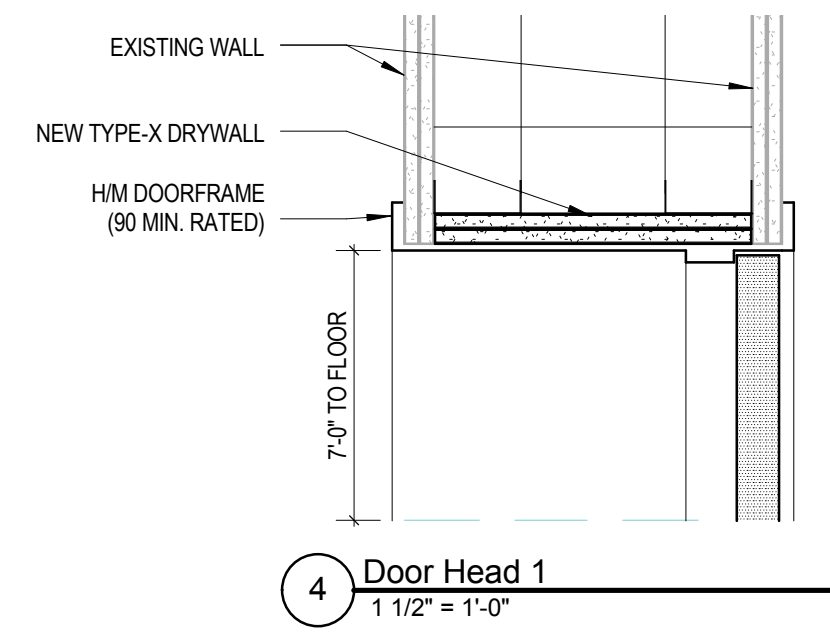

Door Schedule									
Mark	Width	Height	Comments	Door Hardware	Fire Rating	Door Panel Material	Door Panel Type	Frame Material	Frame Type
101	3' - 0"	7' - 0"	SLIDING POCKET-DOOR	SLIDING BARN-DOOR PRIVACY SET		WOOD	P	WOOD	
102	3' - 0"	7' - 0"	SLIDING POCKET-DOOR	SLIDING BARN-DOOR PRIVACY SET			P	WOOD	
103A	5' - 10"	7' - 11"	EXISTING DOOR	N/A	N/A	N/A	N/A	N/A	
103B	3' - 0"	7' - 0"	ALARMED EGRESS DOOR	PANIC HARDWARE WITH ALARM	1 1/2 HR	HM	F	HM	90 MIN.
104	3' - 0"	7' - 0"		STOREROOM FUNCTION	NONE	WOOD	F	HM	
105	2' - 6"	7' - 0"	DOUBLE SWING KITCHEN DOOR	DOUBLE SWING	NONE	HM	N	HM	
106	3' - 0"	7' - 0"	INSULATED DOOR BY COLD STORAGE MFR.	STOREROOM FUNCTION	NONE	N/A	F	N/A	
202	3' - 0"	7' - 0"		STOREROOM FUNCTION	NONE	WOOD	F	HM