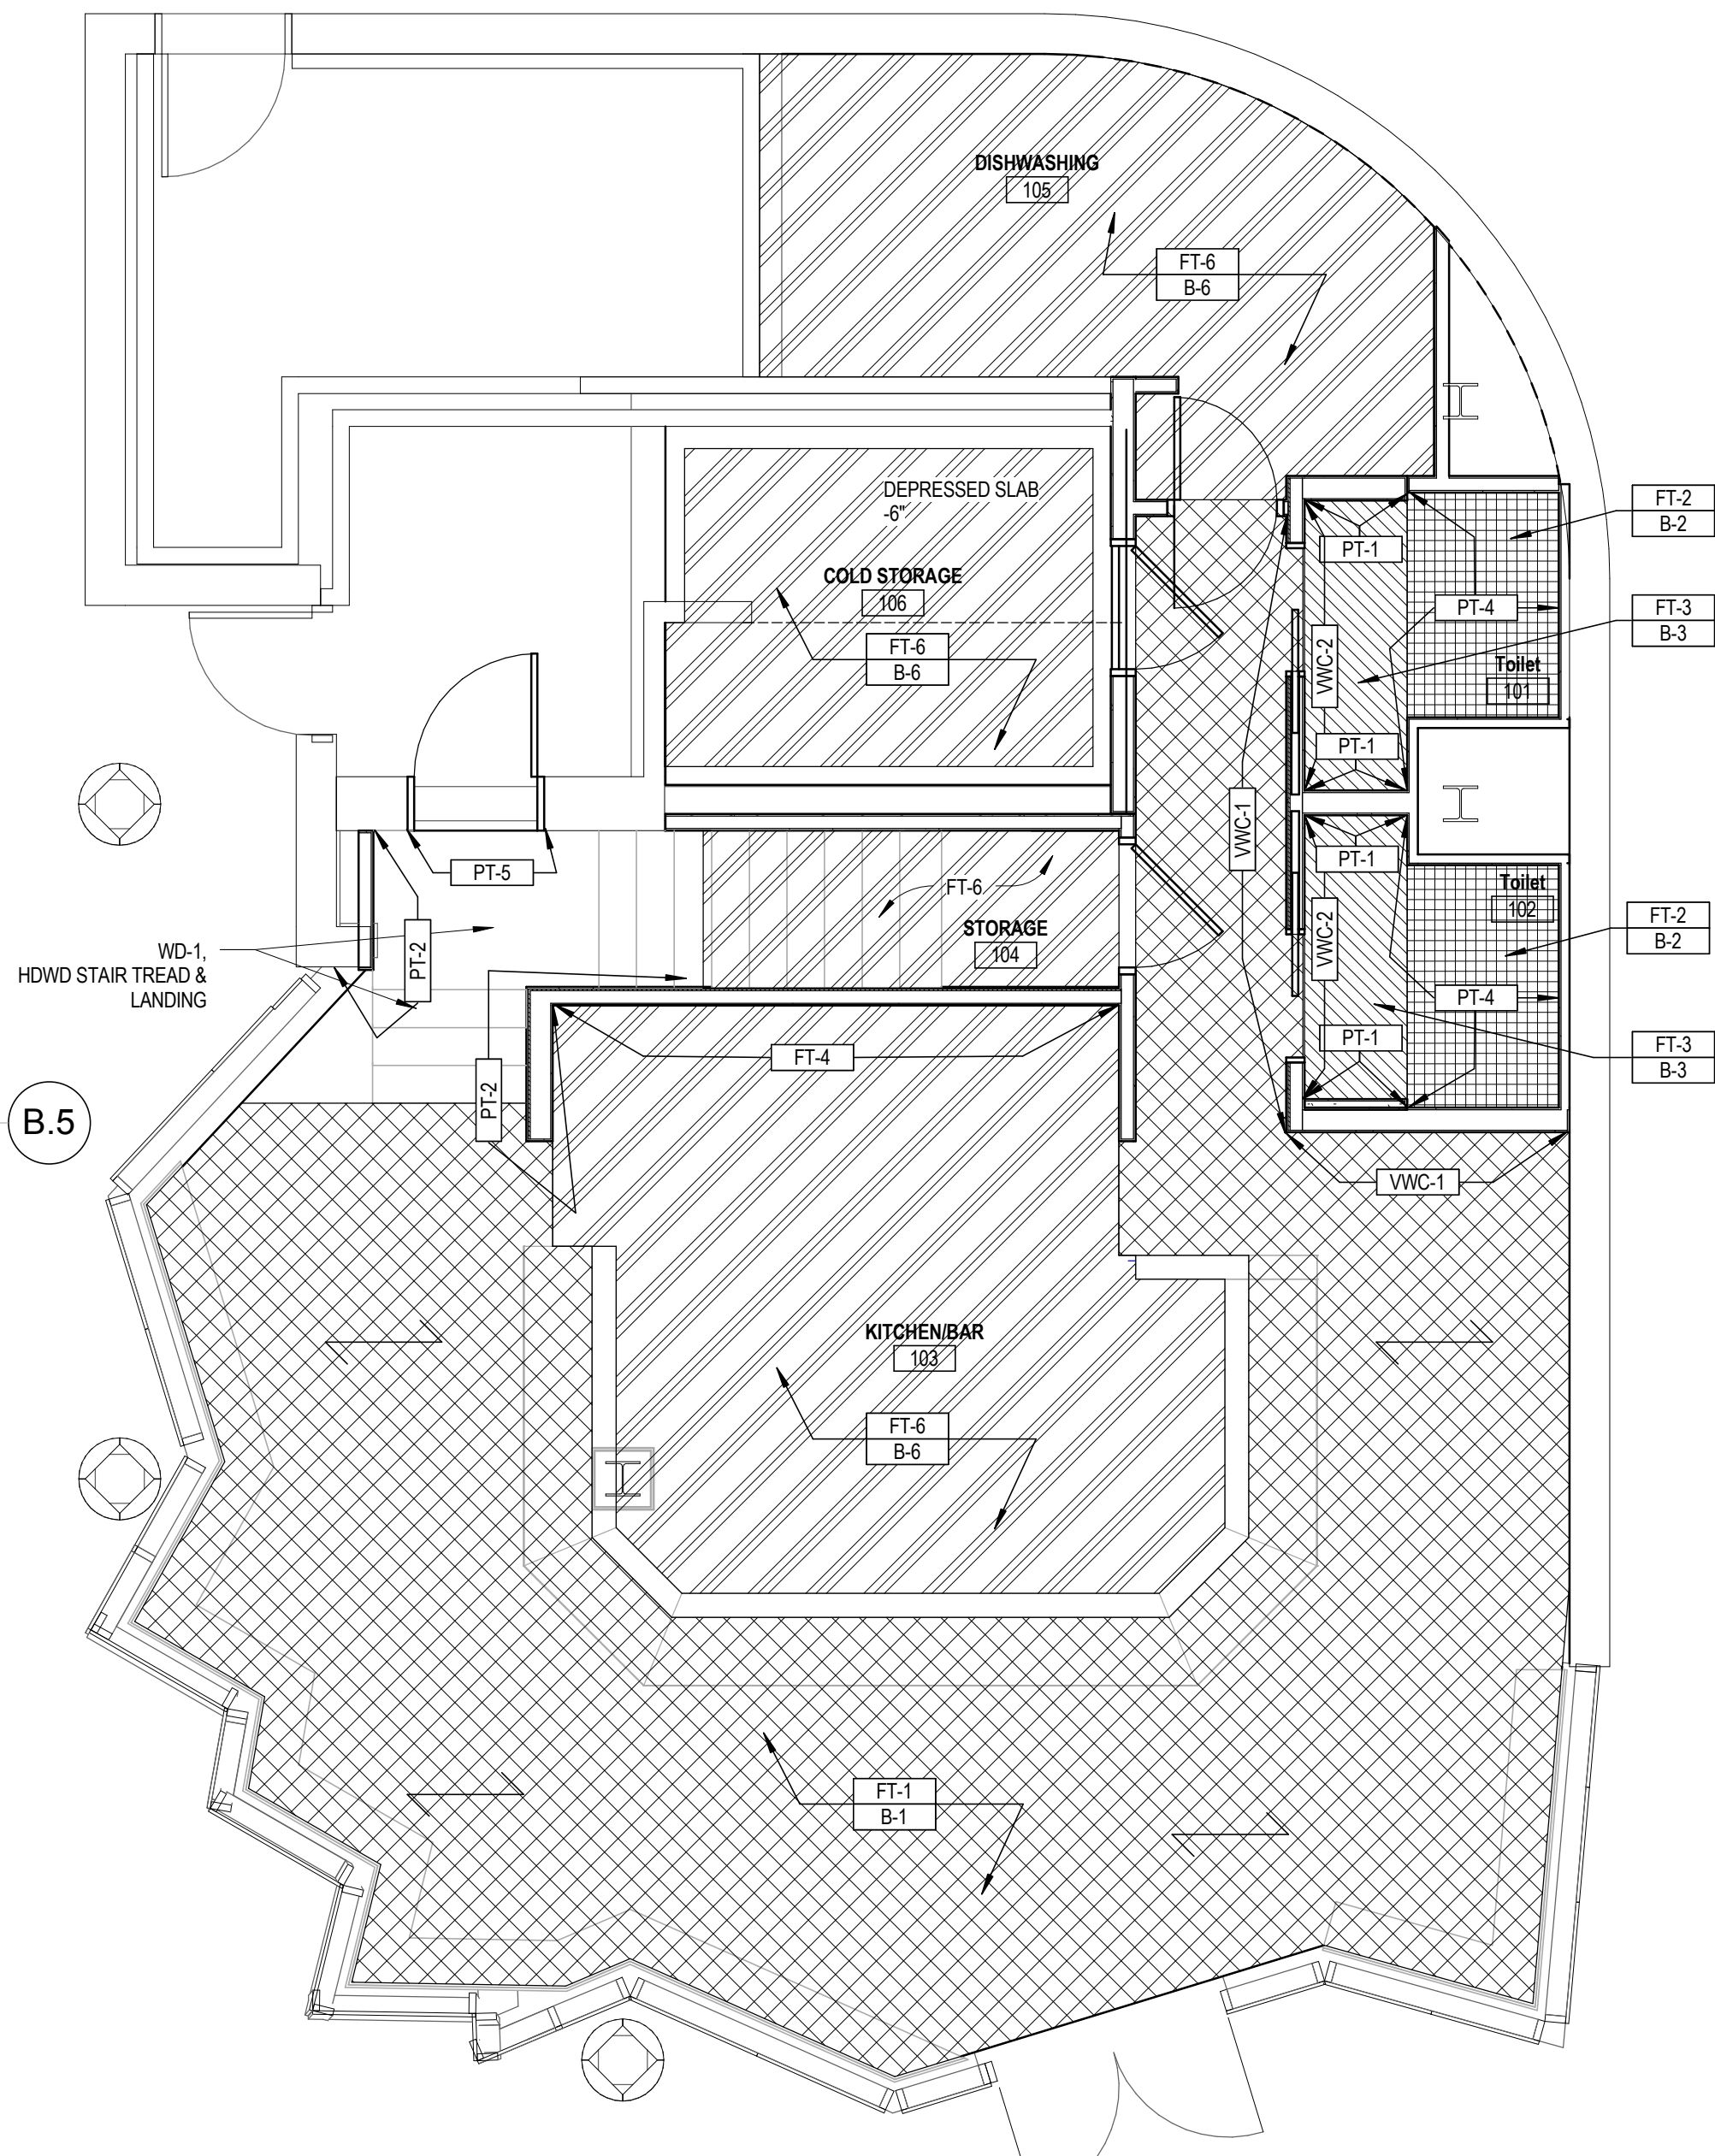

1 Ground Floor Finish Plan
1/4" = 1'-0"