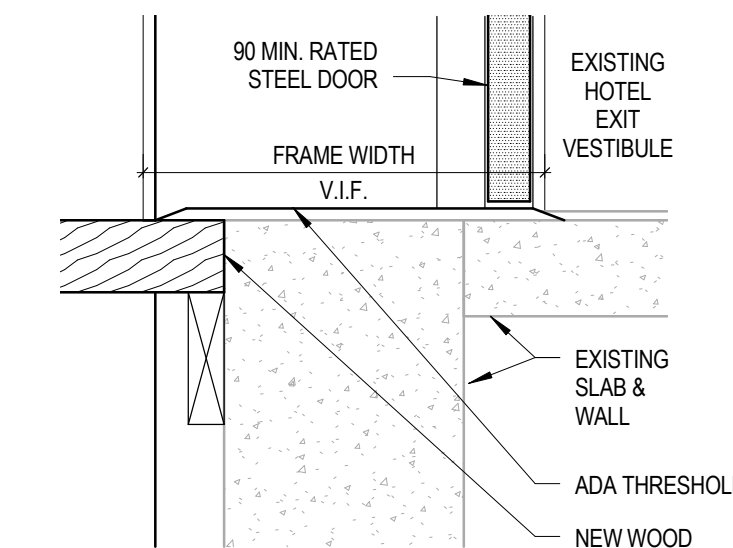

4 Door Head 1
1 1/2' = 1'-0"

3 Door Threshold 1
1 1/2' = 1'-0"