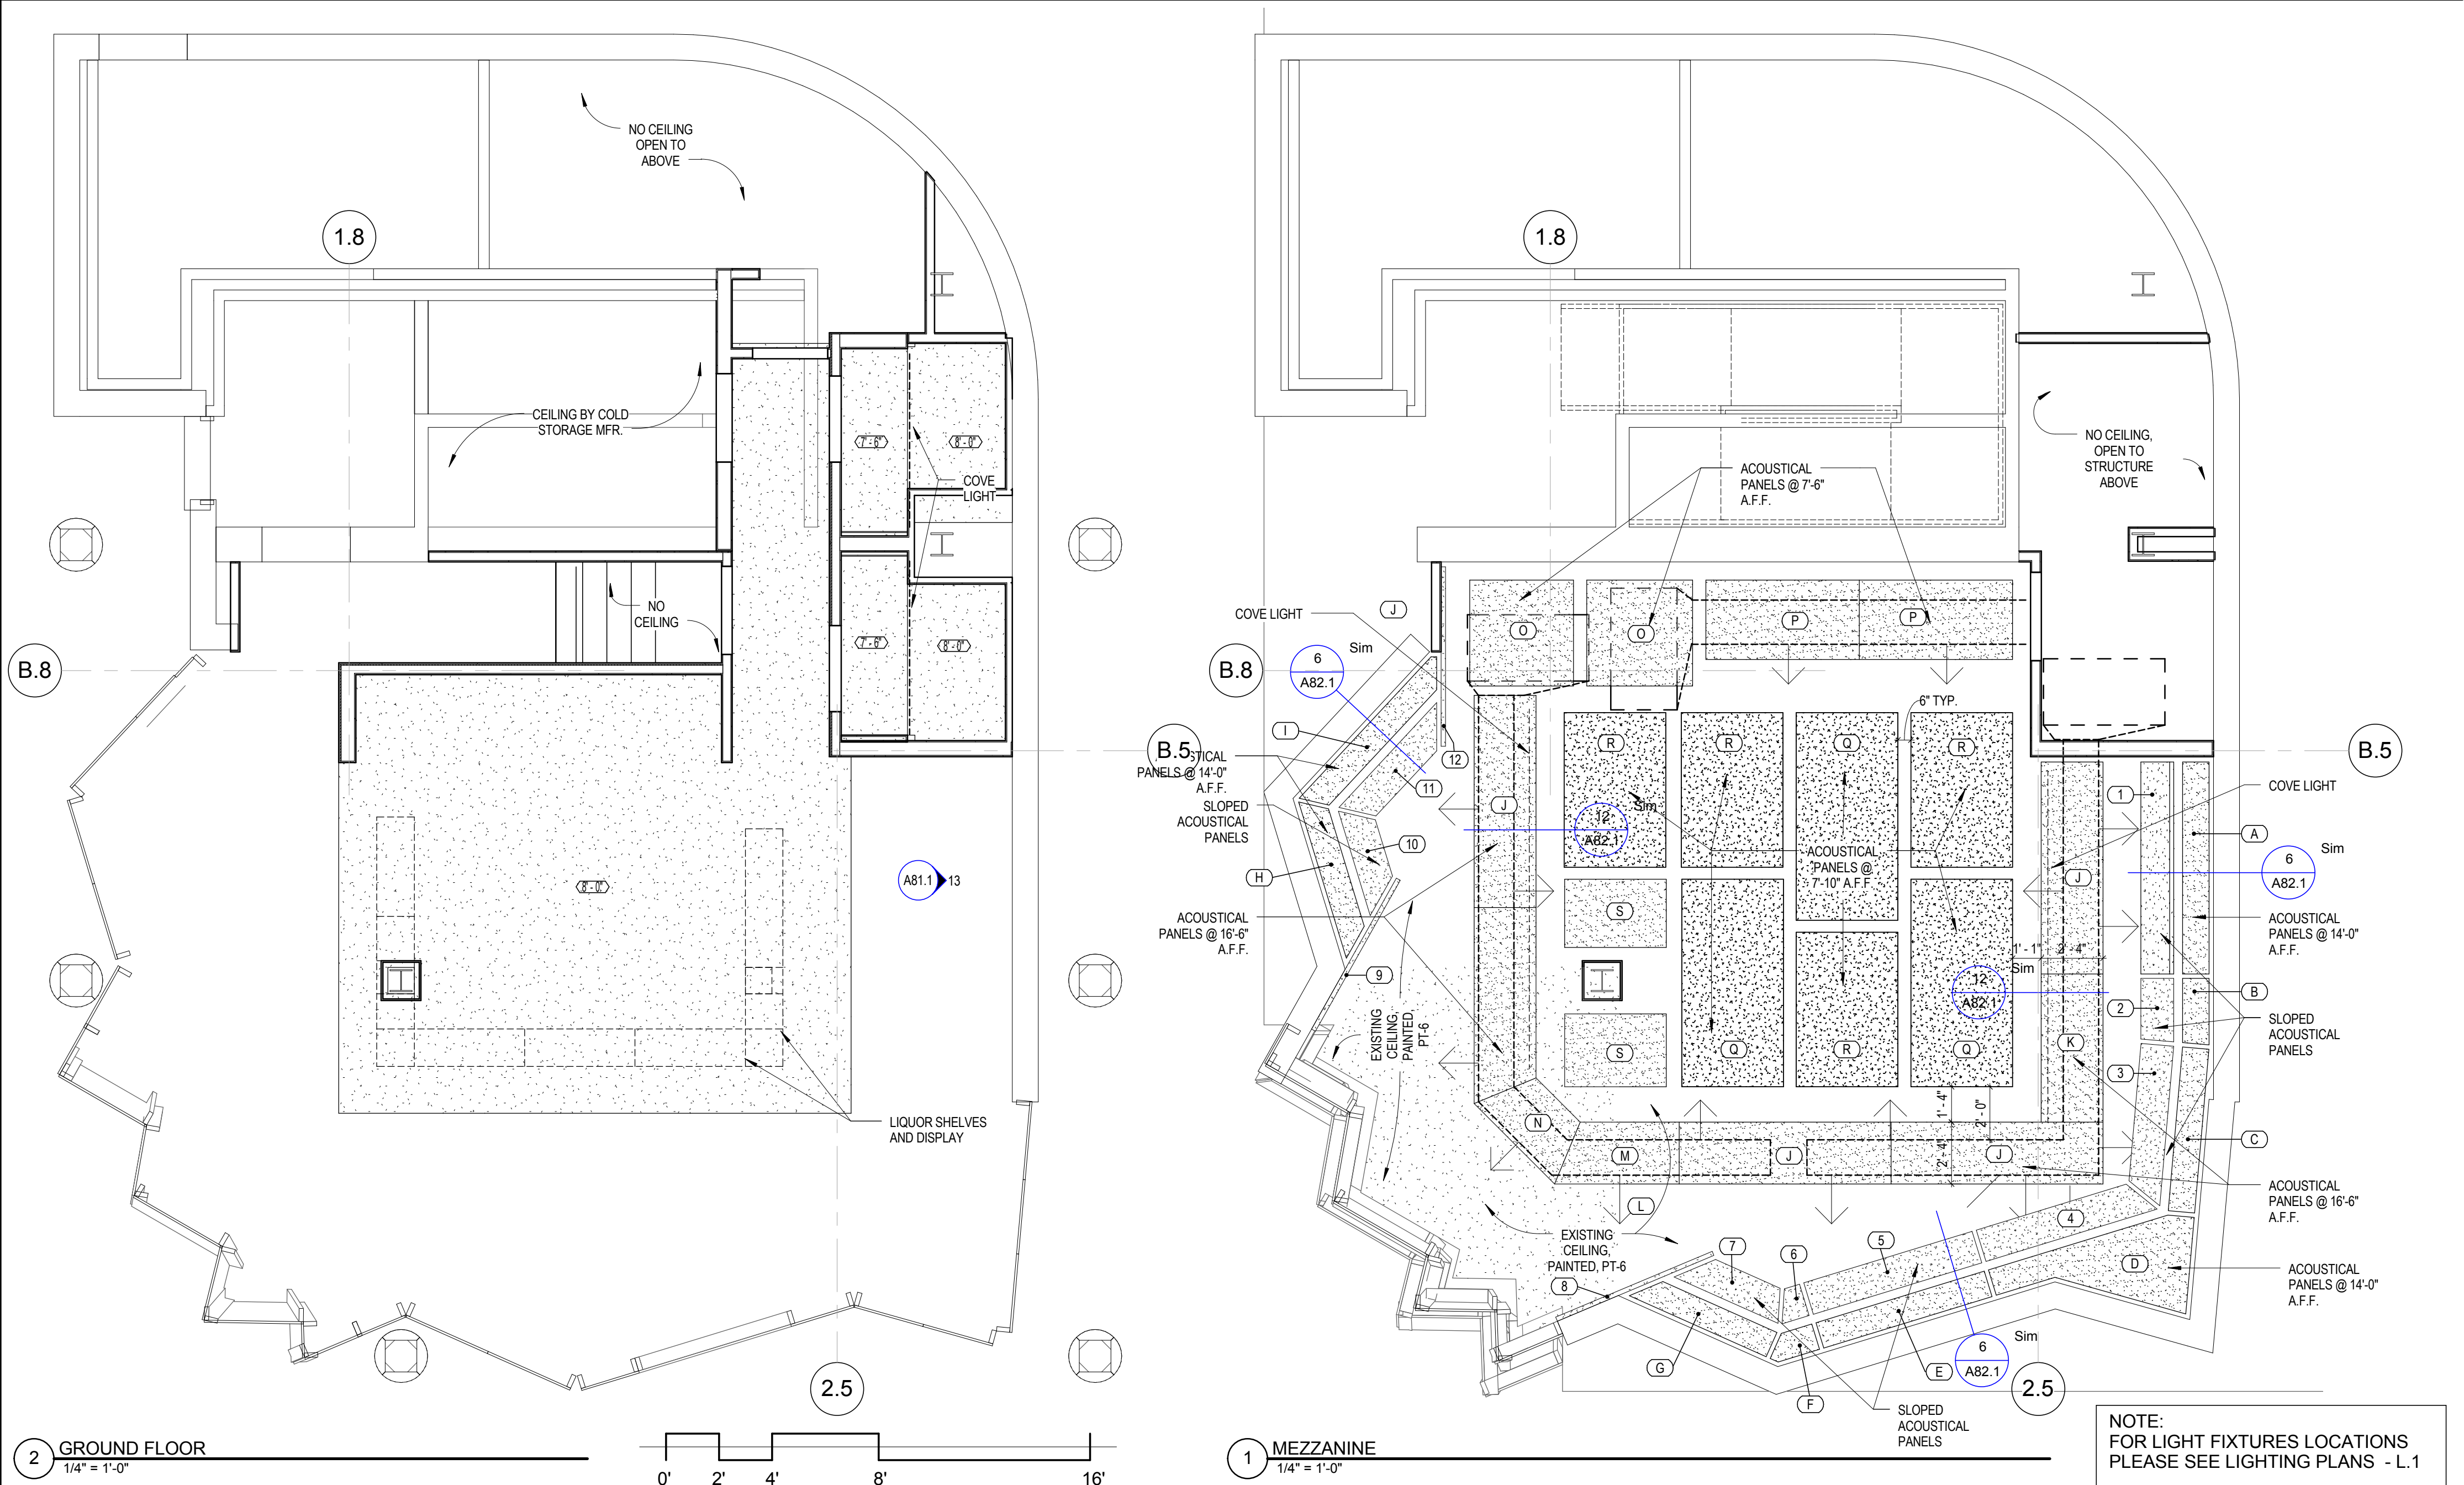

MEZZANINE HORIZONTAL ACOUSTICAL PANELS

GENERAL NOTES:
SEE DRAWING L.1 FOR LIGHTING PLANS

Mark	Date	Description

ISSUED FOR PERMIT
DECEMBER 05, 2014

Drawing Title
Reflected Ceiling Plans

Scale: As indicated

Drawing Number
A70.1