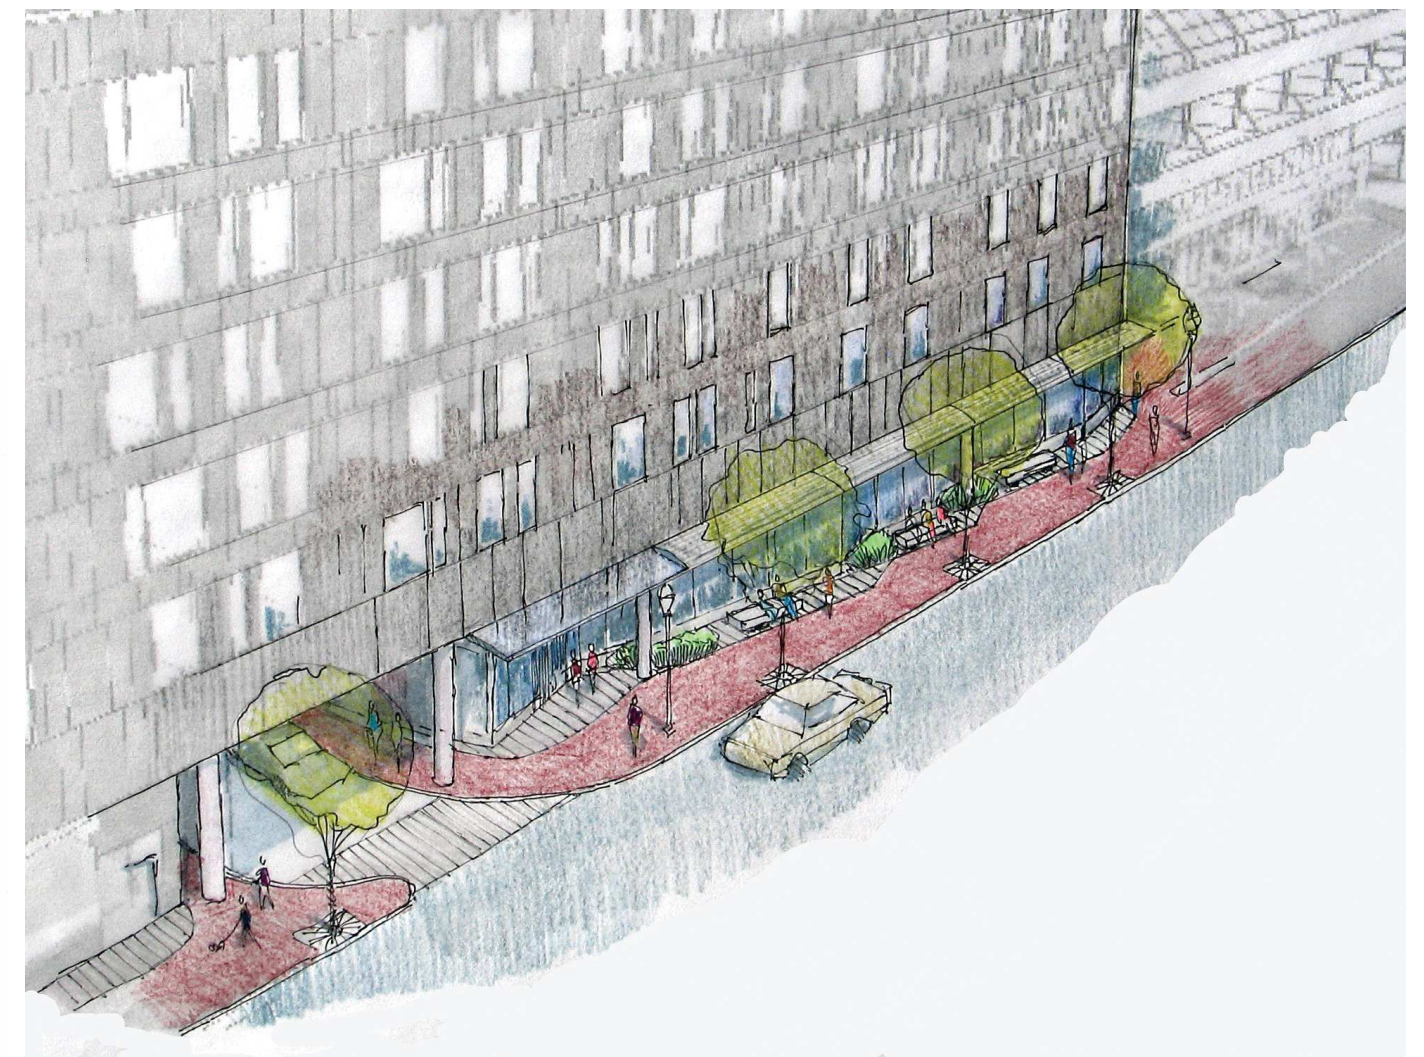

Fore Street Ground Level Sketch

Landscape Plan

A rich material palette with an energetic granite and glass facade engages the pedestrian at the ground level (granite columns, granite base, granite pavers, rough hewn granite benches, raised granite planters, brick sidewalk, aluminum brise de soleil, American Hornbeam trees and new street lights).

Sketches by Tony Muench, Landscape Architect

Fore Street Aerial Sketch

Landscape Plan