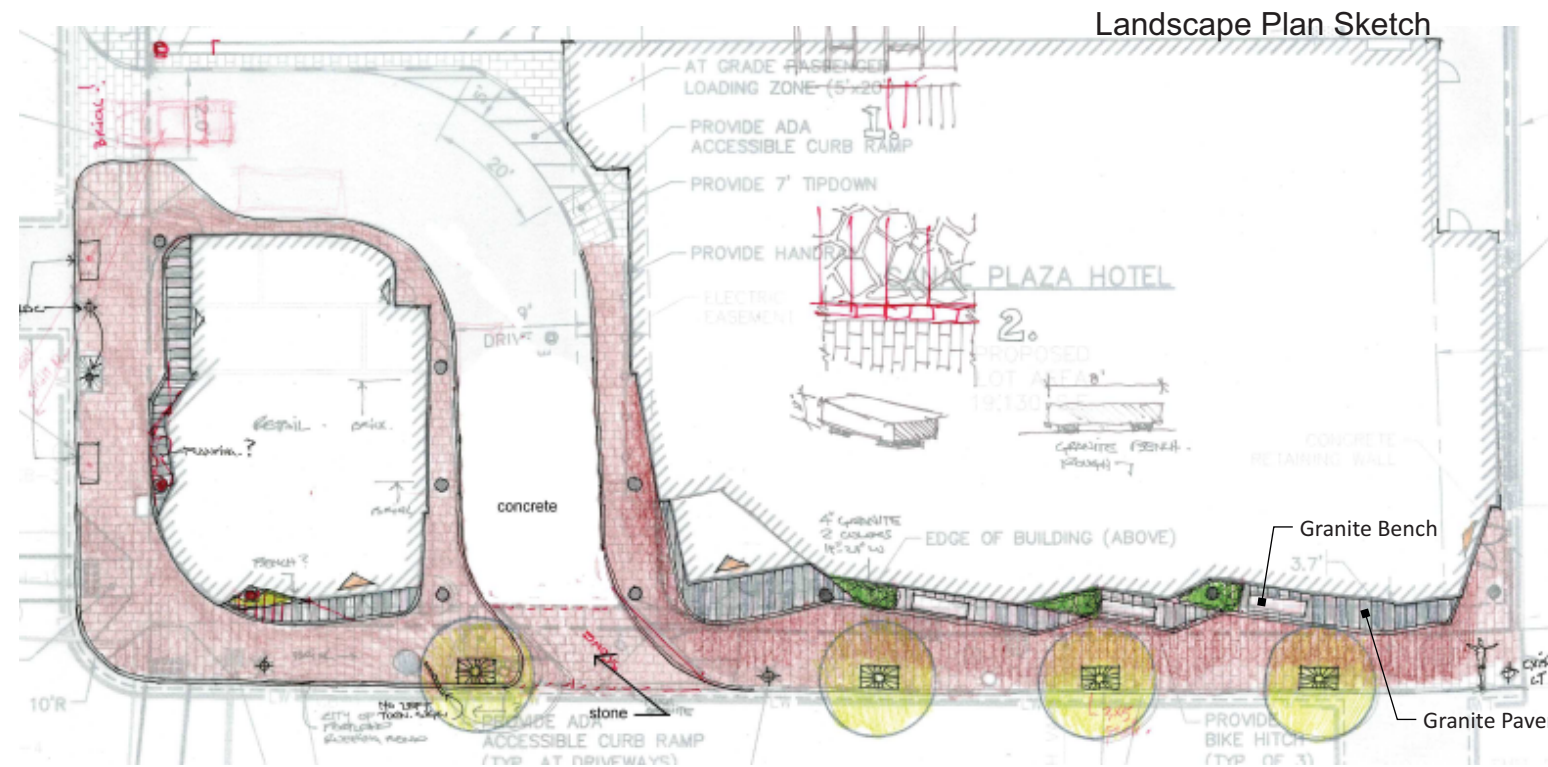

Fore Street Ground Level Sketch

Landscape Plan

A rich material palette with an energetic granite and glass facade engages the pedestrian at the ground level (granite columns, granite base, granite pavers, rough hewn granite benches, raised granite planters, brick sidewalk, aluminum brise de soleil, American Hornbeam trees and new street lights).

Sketches by Tony Muench, Landscape Architect

Landscape Plan Sketch

Fore Street Aerial Sketch