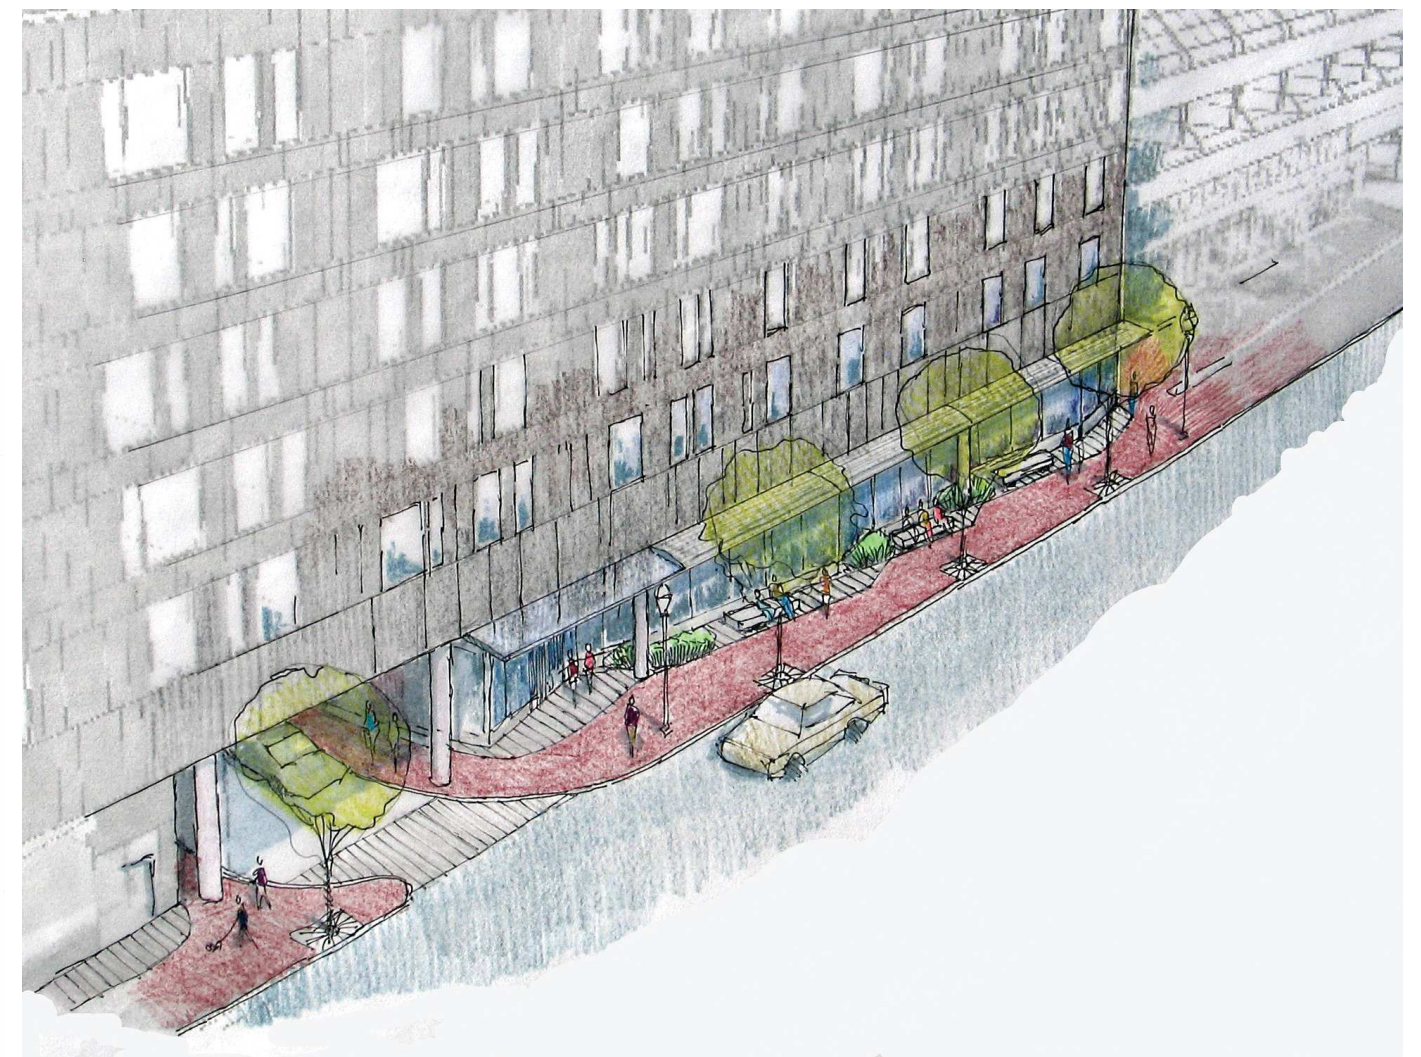

Fore Street Ground Level Sketch

Landscape Plan

A rich material palette with an energetic granite and glass facade engages the pedestrian at the ground level (granite columns, granite base, granite pavers, rough hewn granite benches, raised granite planters, brick sidewalk, aluminum brise de soleil, American Hornbeam trees and new street lights).

Sketches by Tony Muench, Landscape Architect

Fore Street Aerial Sketch

Landscape Plan