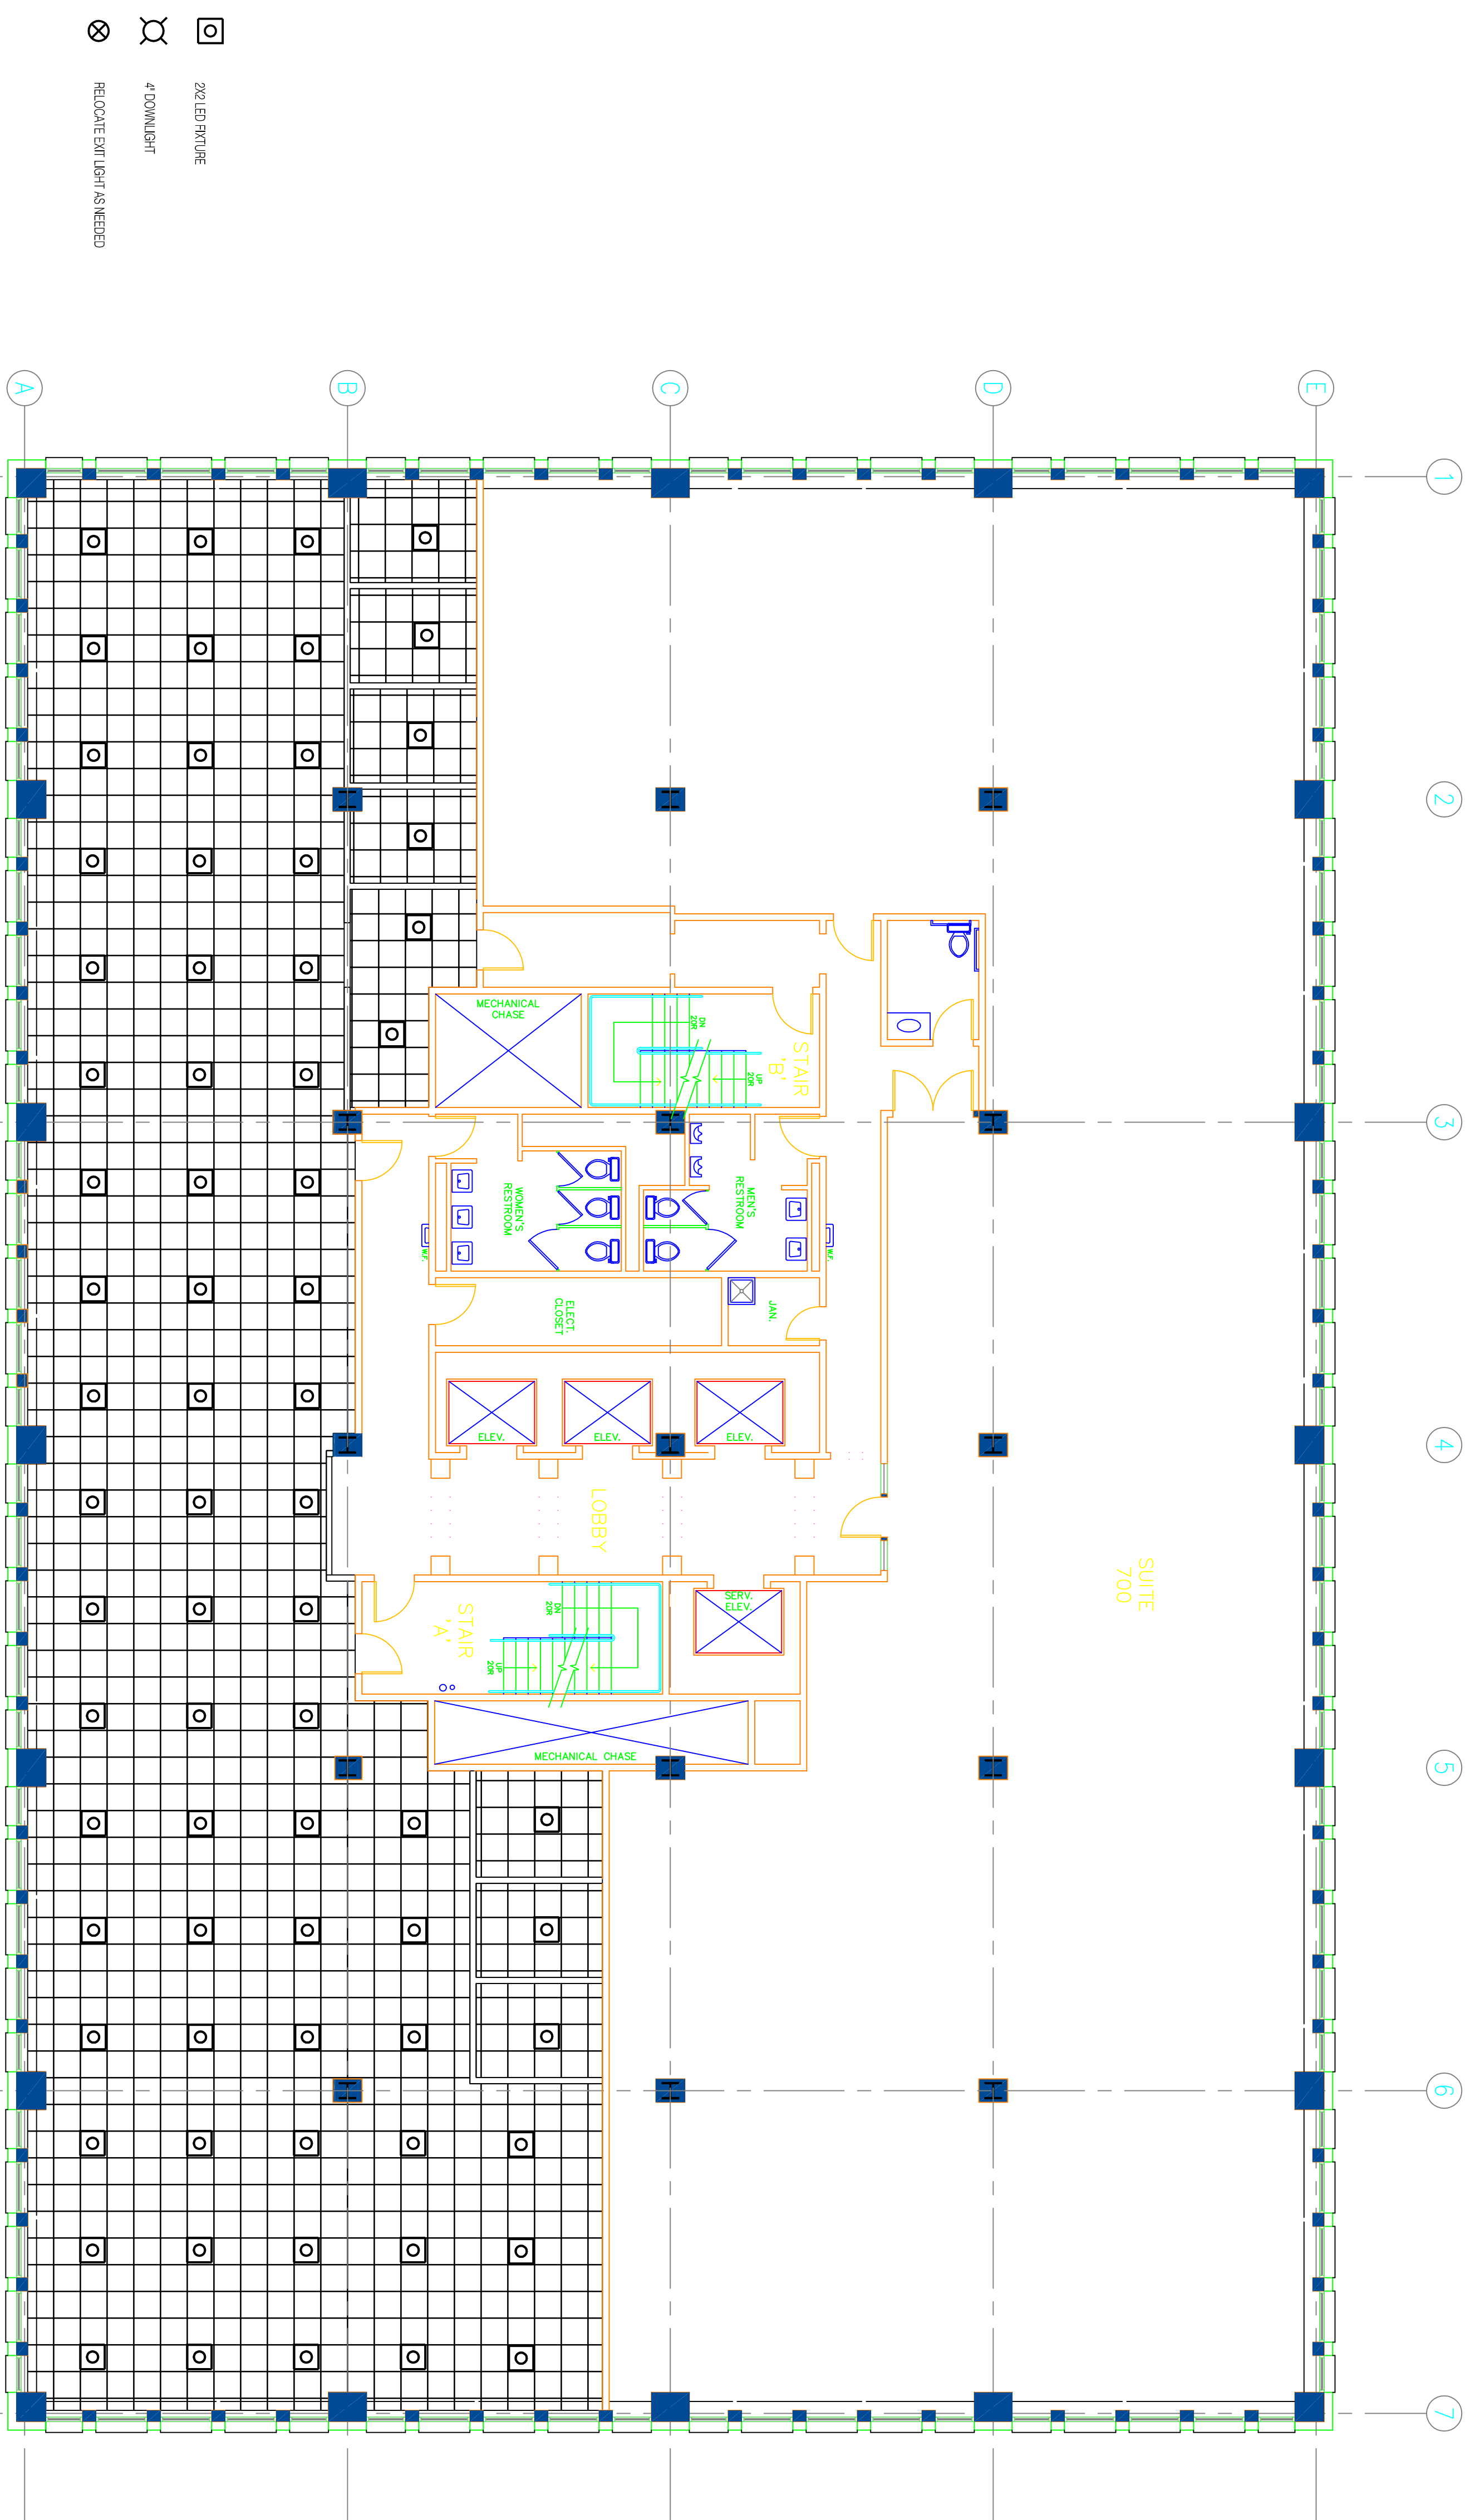

STONE COAST 4
1 CANAL PLAZA
STONECOAST FUND SERVICES

SEVENTH REFLECTED
CEILING PLAN

PERMIT SET

SHEET TITLE
REVISION

DRAWN BY: _____
DATE: February 18, 2016

A7.2

-  2X2 LED RATTLE TUBE
-  4' DOWNLIGHT
-  RELOCATE EXIT LIGHT AS NEEDED