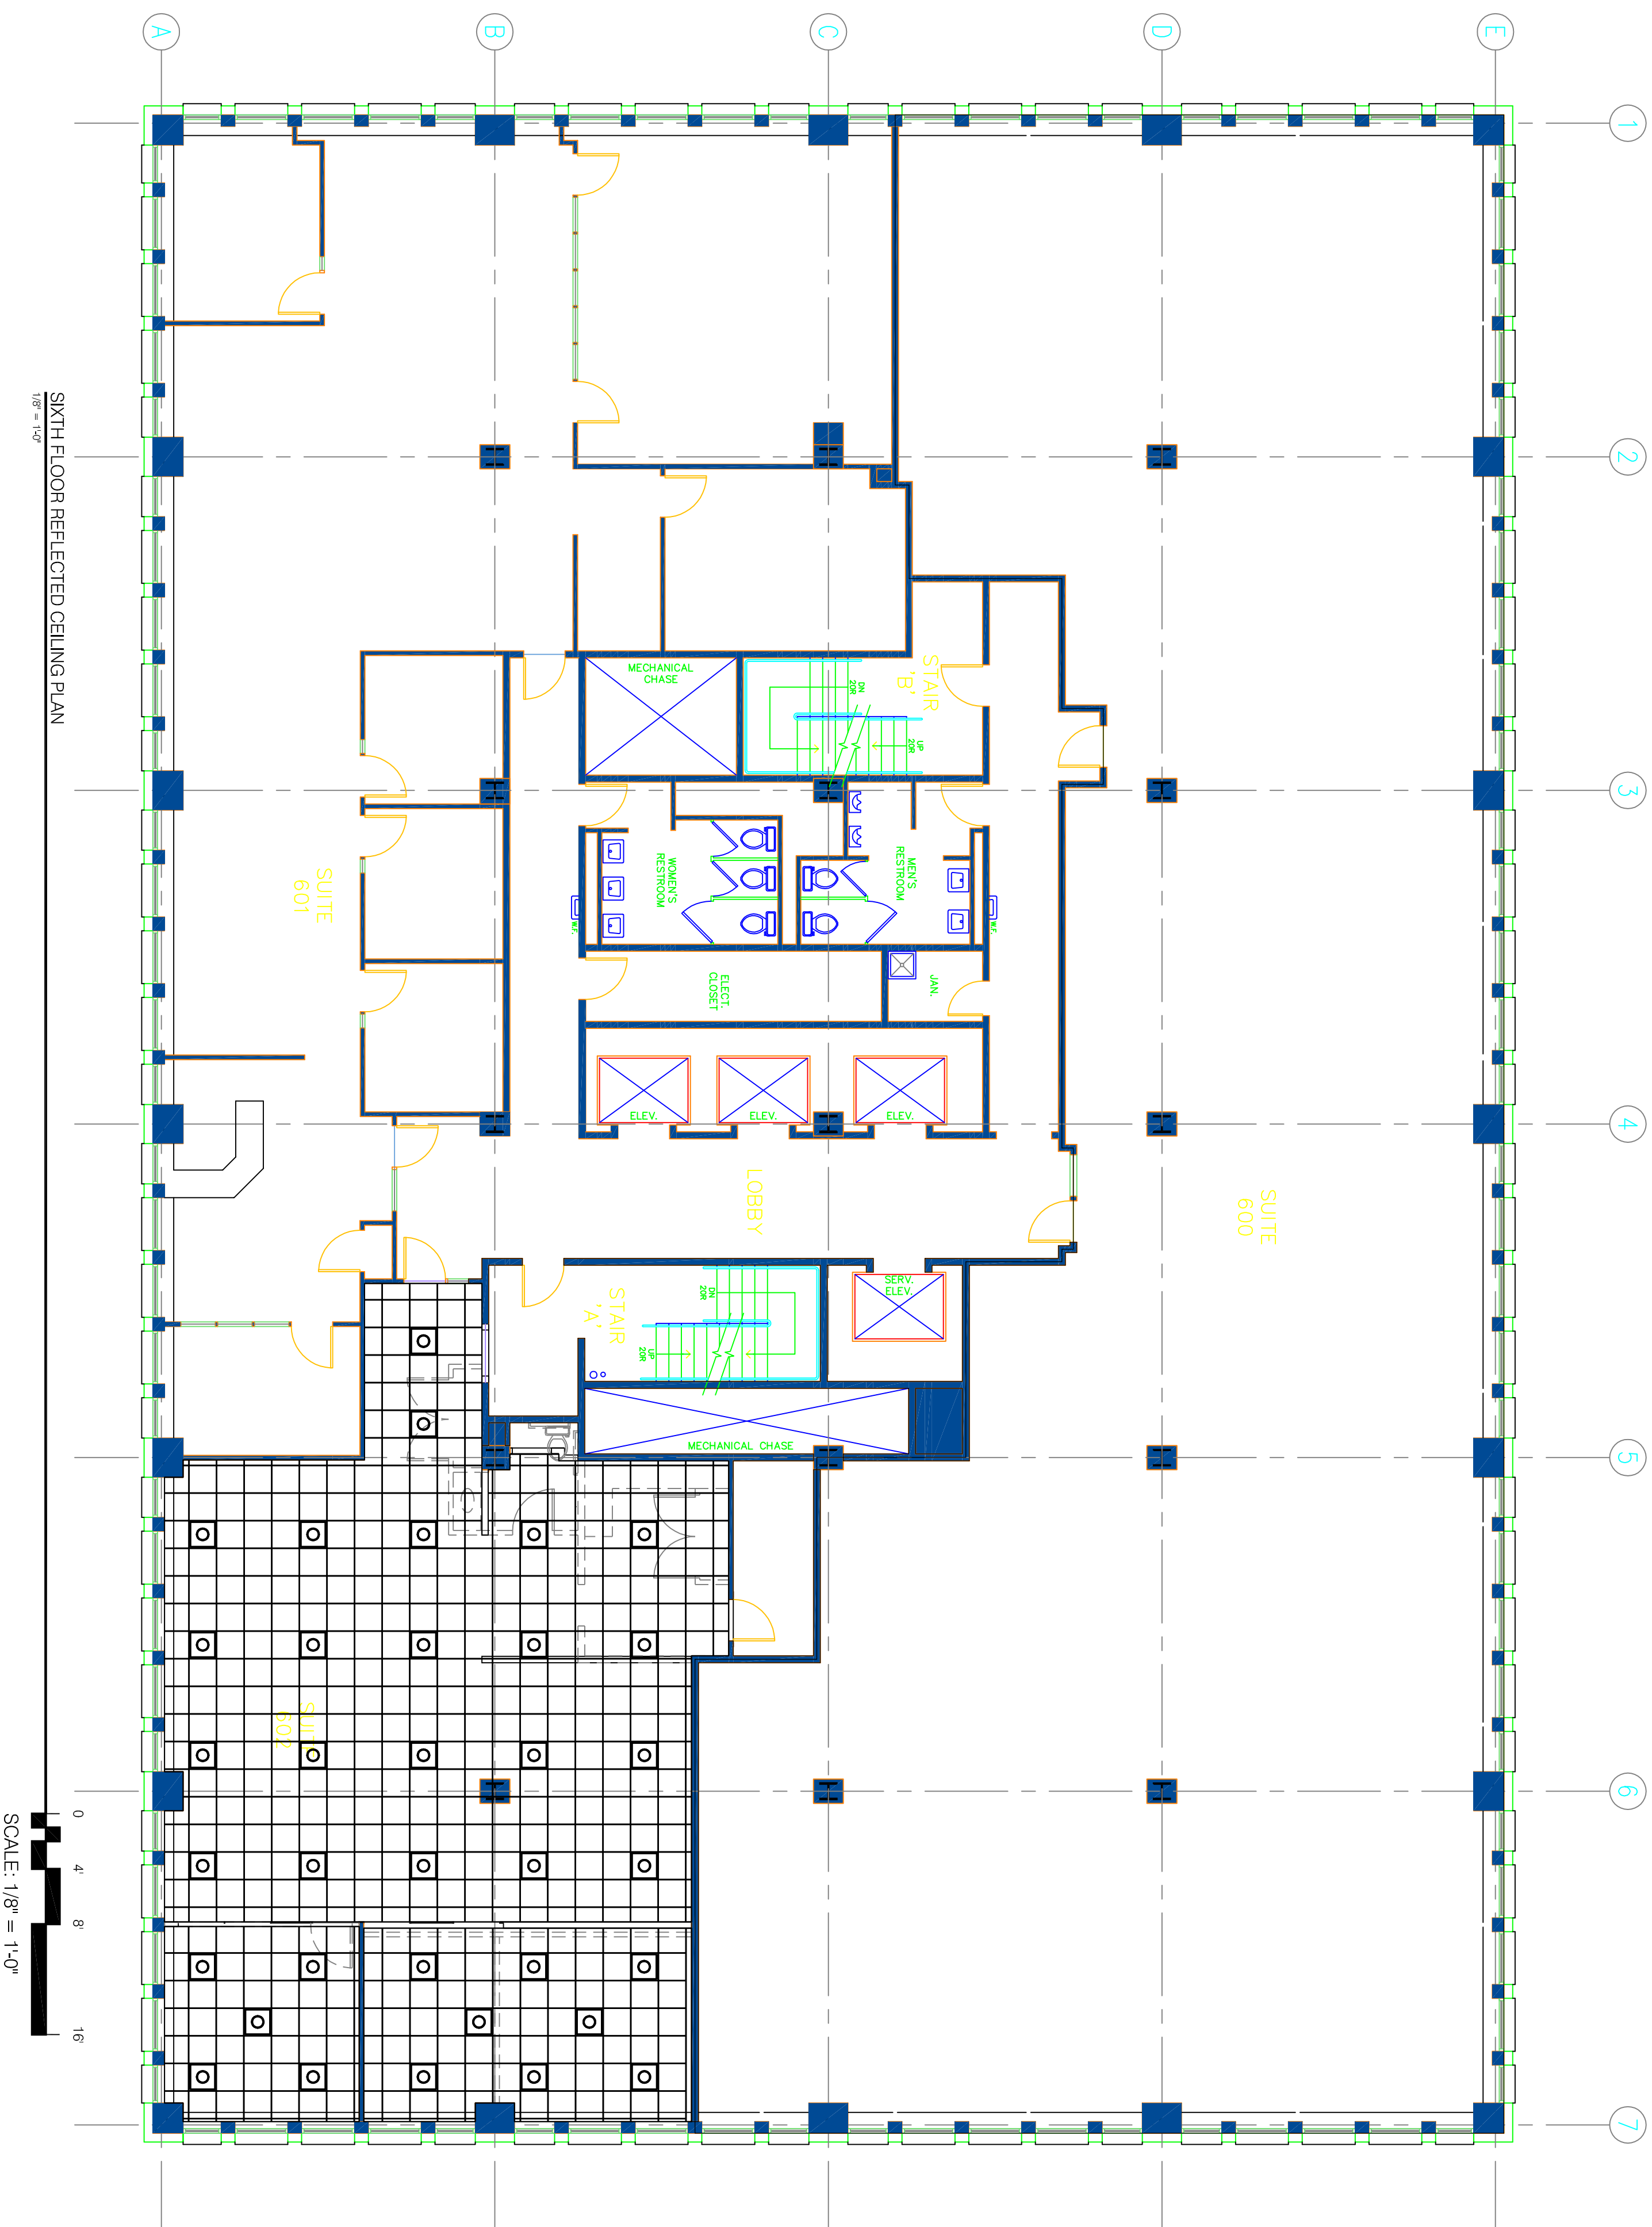

STONE COAST 4
1 CANAL PLAZA
STONECOAST FUND SERVICES

2 Portland Square, Portland, Maine

SIXTH REFLECTED CEILING
PLAN

SHEET TITLE
REVISION
DESIGN RVT#
DATE:

SIXTH FLOOR REFLECTED CEILING PLAN
1/8" = 1'-0"

A6.2