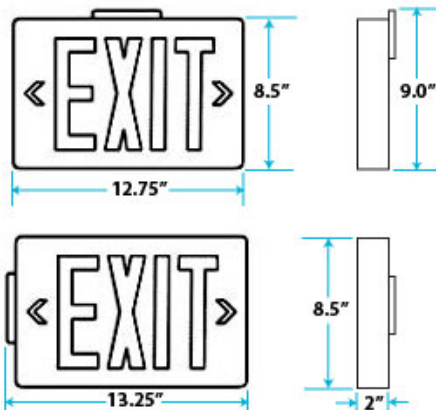

CA- SERIES

Exit Sign – LED – Cast Aluminum

CAST ALUMINUM HOUSING A BEAUTIFUL ARCHITECTURAL EXIT SIGN

An efficient and secure Exit Sign housed in a solid aluminum cast housing.

Faceplate includes knock-out left/right chevron arrows. Universal mounting kit allows top, lateral, or flush installation.

Features:

- Die-cast aluminum spec grade housing
- AC indicator light
- Single sided (Purchase additional faceplate for double-sided)
- UL listed for USA & Canada/ETL listed
- Push-to-test switch (Battery Backup configuration only)
- 120 or 277 VAC operation
- Listed for damp location
- Chevron style knock-out arrows
- Universal mounting canopy for top, side or flush mount installation
- Ni-cad 4.8v 700mAh battery provides 90 minute emergency run time (Battery Backup configuration only)

Dimensions:

Width: 12.75"
 Height: 8.5"
 Depth:
 single sided: 2"
 double sided: 2.25"

Shipping Weight each:
 Exit Sign 7 lbs / Faceplate 2 lbs

Catalog Code:

Configuration	AC Only	Battery Backup
Aluminum Housing-RED lettering	CA-ARAC	CA-AR
Aluminum Housing-GREEN lettering	CA-AGAC	CA-AG
Black Housing-RED lettering	CA-BRAC	CA-BR
Black Housing-GREEN lettering	CA-BGAC	CA-BG
White Housing-RED lettering	CA-WRAC	CA-WR
White Housing-GREEN lettering	CA-WGAC	CA-WG
Black Back-RED lettering	CA-ABGAC	CA-ABG
Black Back-GREEN lettering	CA-ABRAC	CA-ABR

Add an additional faceplate to make this a double-sided Exit Sign

Use Battery Backup catalog code (above, making sure to match the housing and color) and append "F" (i.e. CA-ARF or CA-WRF) for the code of the faceplate. To order a double sided Exit Sign use both codes (i.e. CA-AR + CA-CARF).