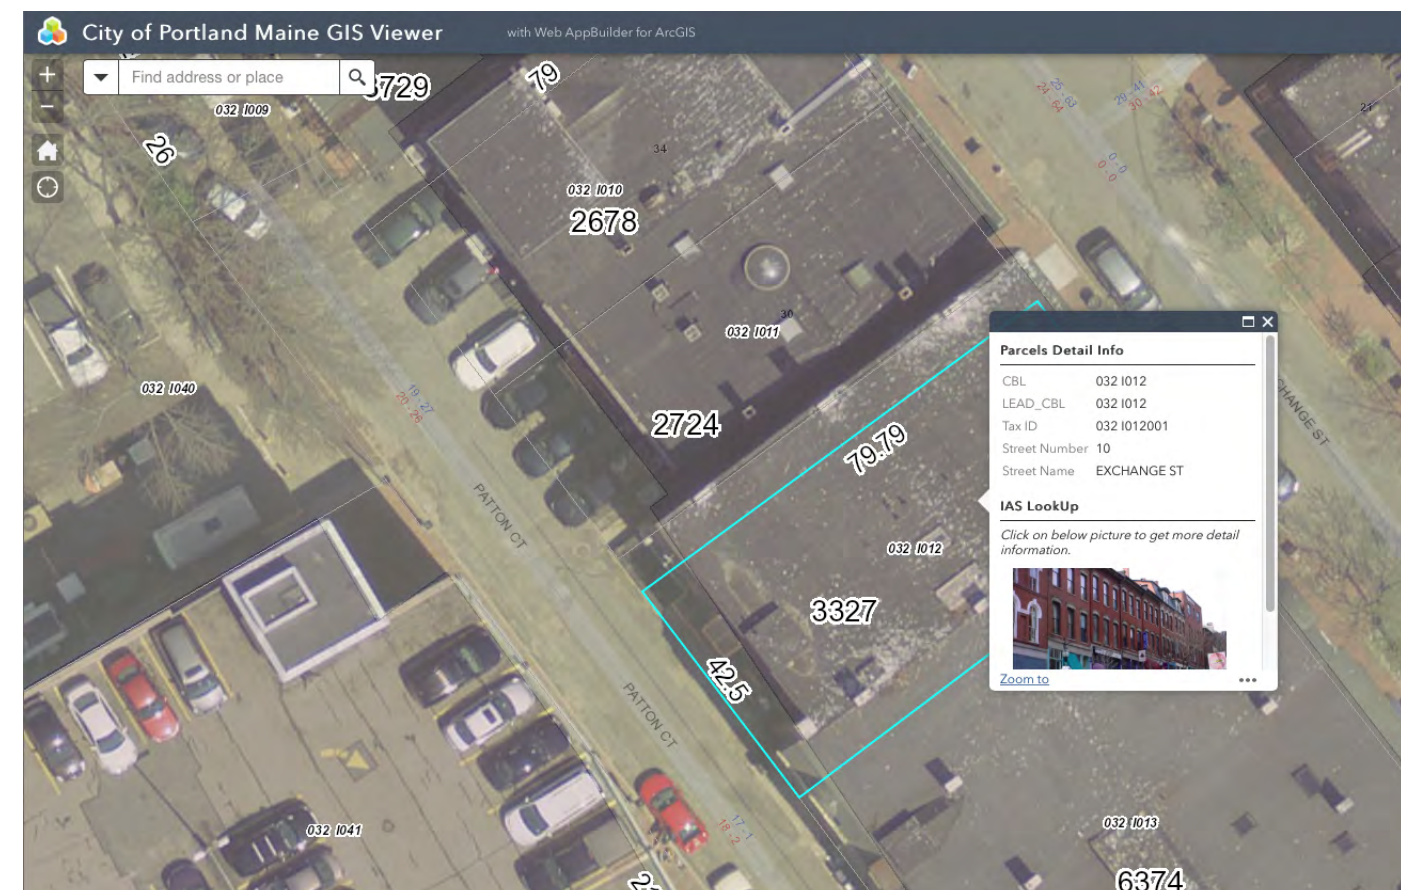

2 PARCEL DETAILS

**KAPLAN
THOMPSON
ARCHITECTS**

102 EXCHANGE STREET
PORTLAND, ME 04101
207-842-2888
KAPLANTHOMPSON.COM

Blyth & Burrows

26 Exchange Street
Portland, ME 04101

PHASE:	FOR PERMIT / CONSTRUCTION
SCALE:	N/A
DATE:	12/01/2016
REVISED:	

SITE INFORMATION

A-1.4