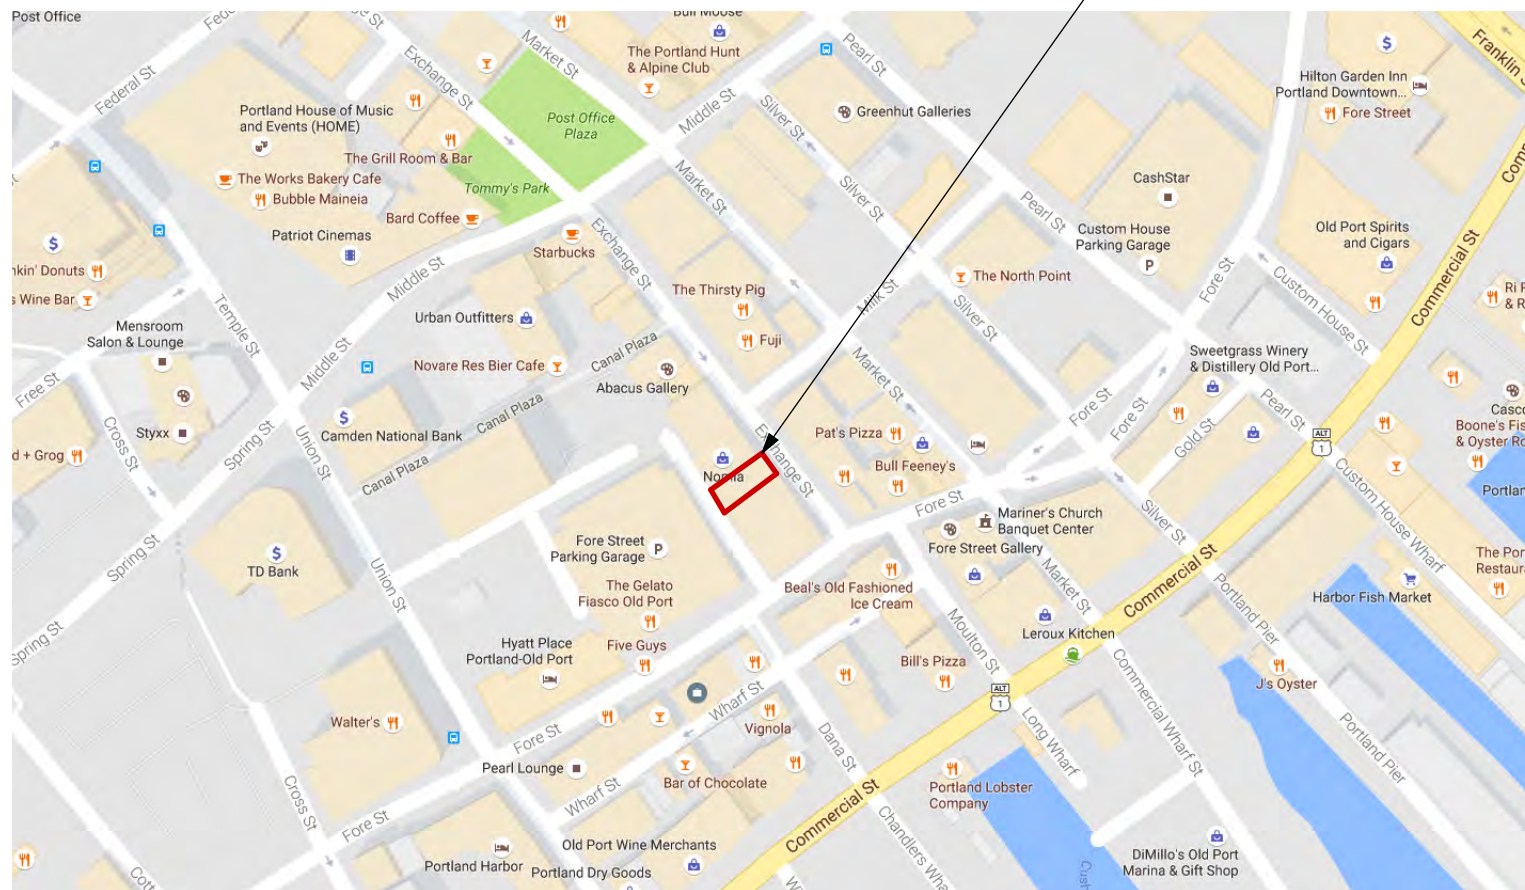

PROJECT LOCATION
26 EXCHANGE ST.
PORTLAND, ME 04101

1 LOCATION MAP PORTLAND ME