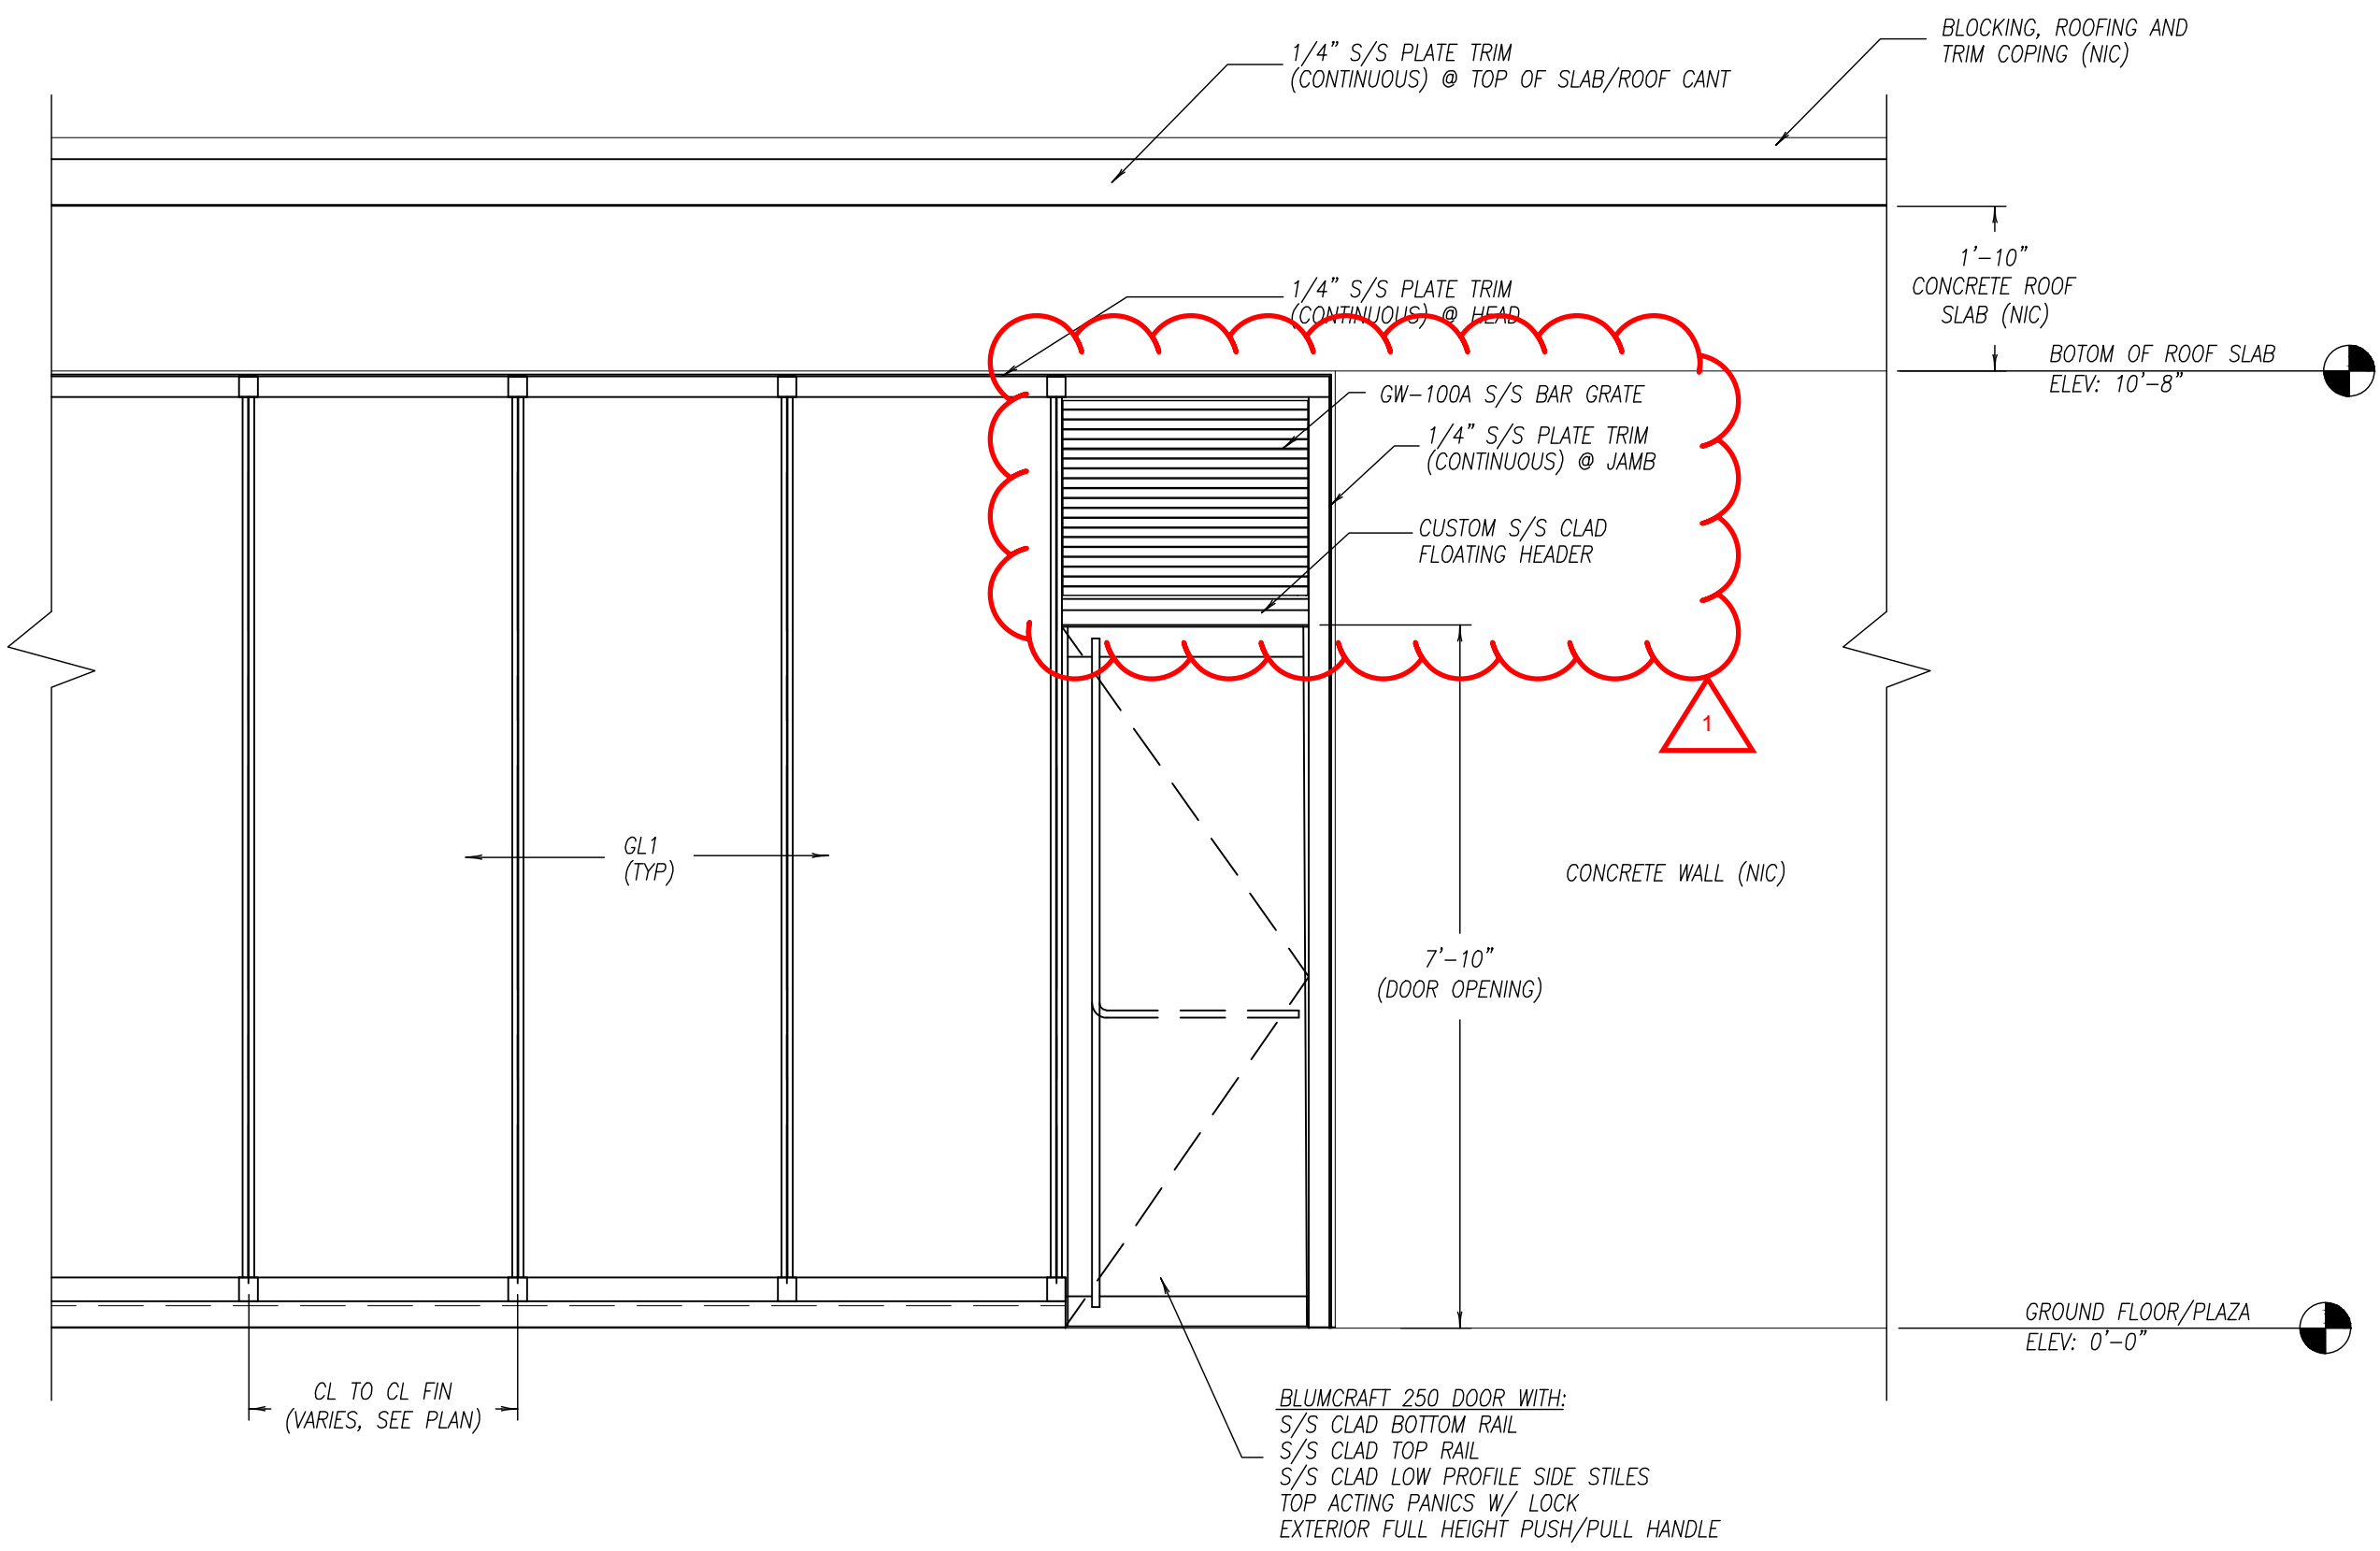

1 TYPICAL HEAD DETAIL @ DOOR
 SCALE: 1/2" = 0'-1" REF: -/--

10/11/2016 3:26:24 PM

CANAL ZERO PLAZA RENOVATIONS
 Golden Guitar Pic
 Portland, ME

BELLWETHER
 DESIGN TECHNOLOGIES

Custom Glass Facades / Skylights / Canopies / Vestibules
 Glass Bridges + Walkways / Feature Walls + Railings

① PARTIAL ELEVATION @ GLASS WALL/DOOR
 SCALE: 1/2" = 1'-0" REF: -/--

10/11/2016 3:25:17 PM