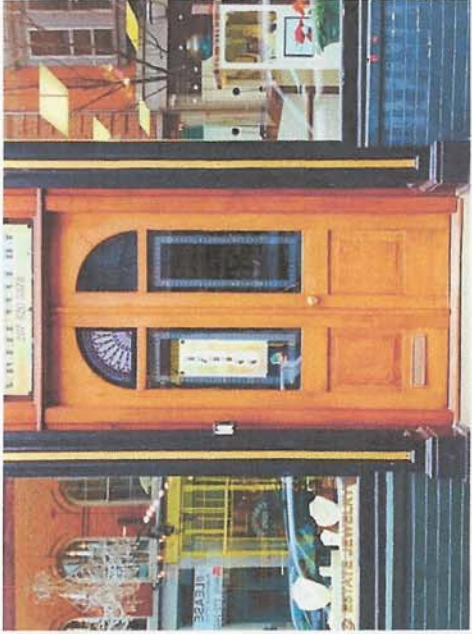

36 in.

24 in.

### Business Fronts

LATTO'S Jewelry

9 1/2 ft  
of  
sidewalk

Trash Can

11'9"

Wicked Good Ink  
(50 Exchange St.)

9 1/2 ft  
of  
sidewalk

WGI  
Side walk  
Sign

6'4"

Folia Jewelry

Tree