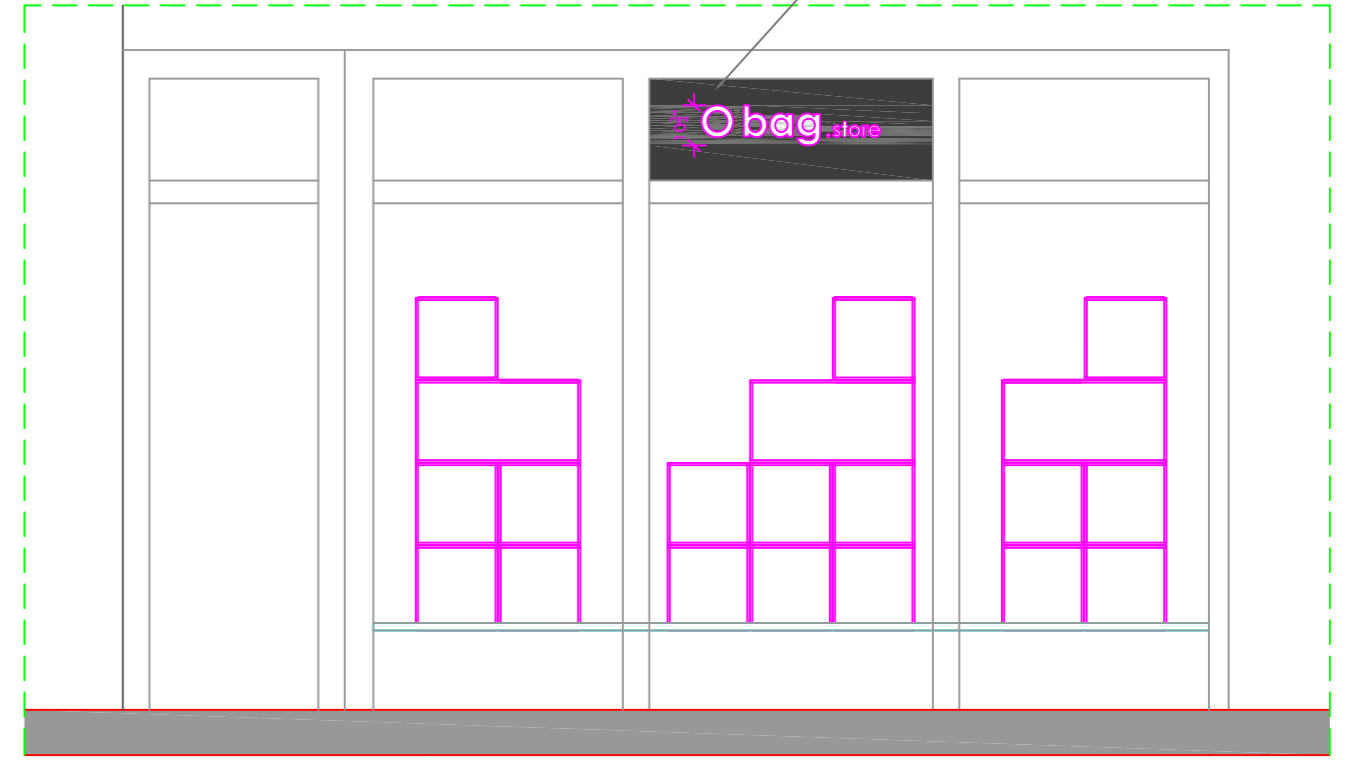

LED backlit metal box sign painted in black RAL 7022 with push through opaline acrylic letters

SECTION A - A

SHOP WINDOW

SECTION B - B

SECTION C - C

▲ N.B. All dimensions are to be verified on site.
 ▲ N.B. Electrical system, and the existing floor are to be evaluated.