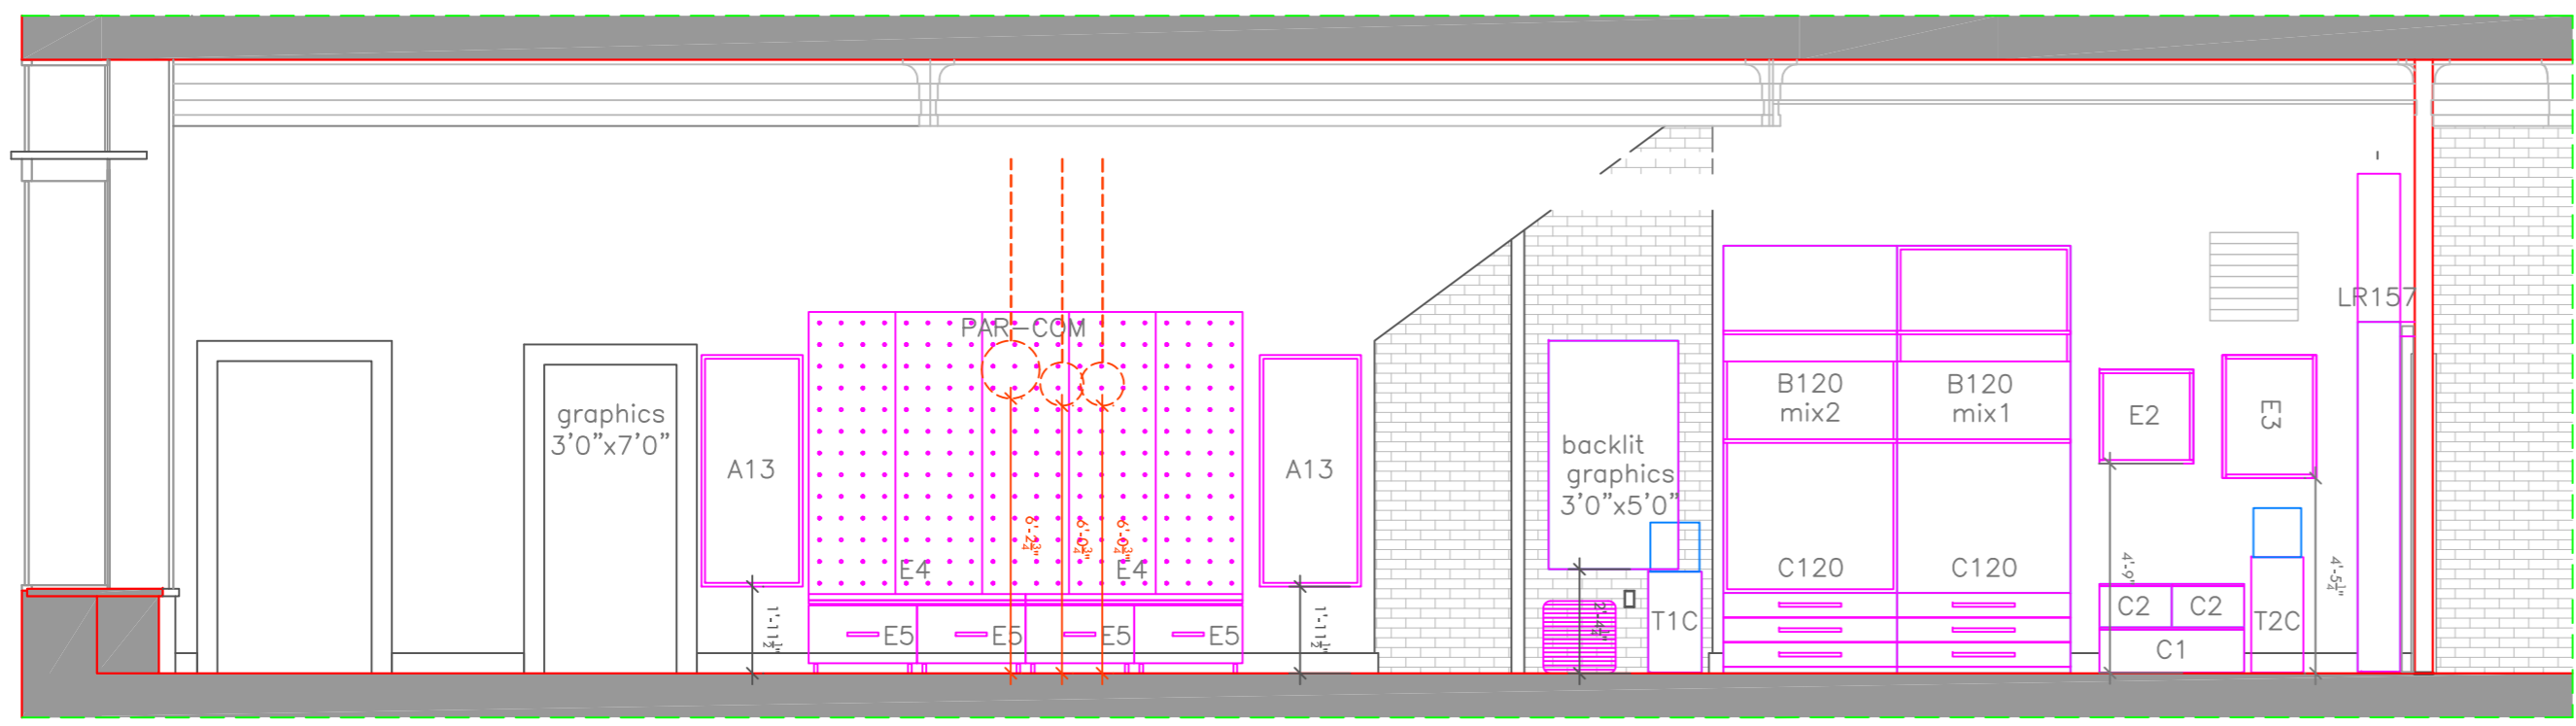

LED backlit metal box sign painted in black RAL 7022 with push through opaline acrylic letters

SECTION A - A

SHOP WINDOW

SECTION B - B

SECTION C - C

▲ N.B. All dimensions are to be verified on site.
 ▲ N.B. Electrical system, and the existing floor are to be evaluated.