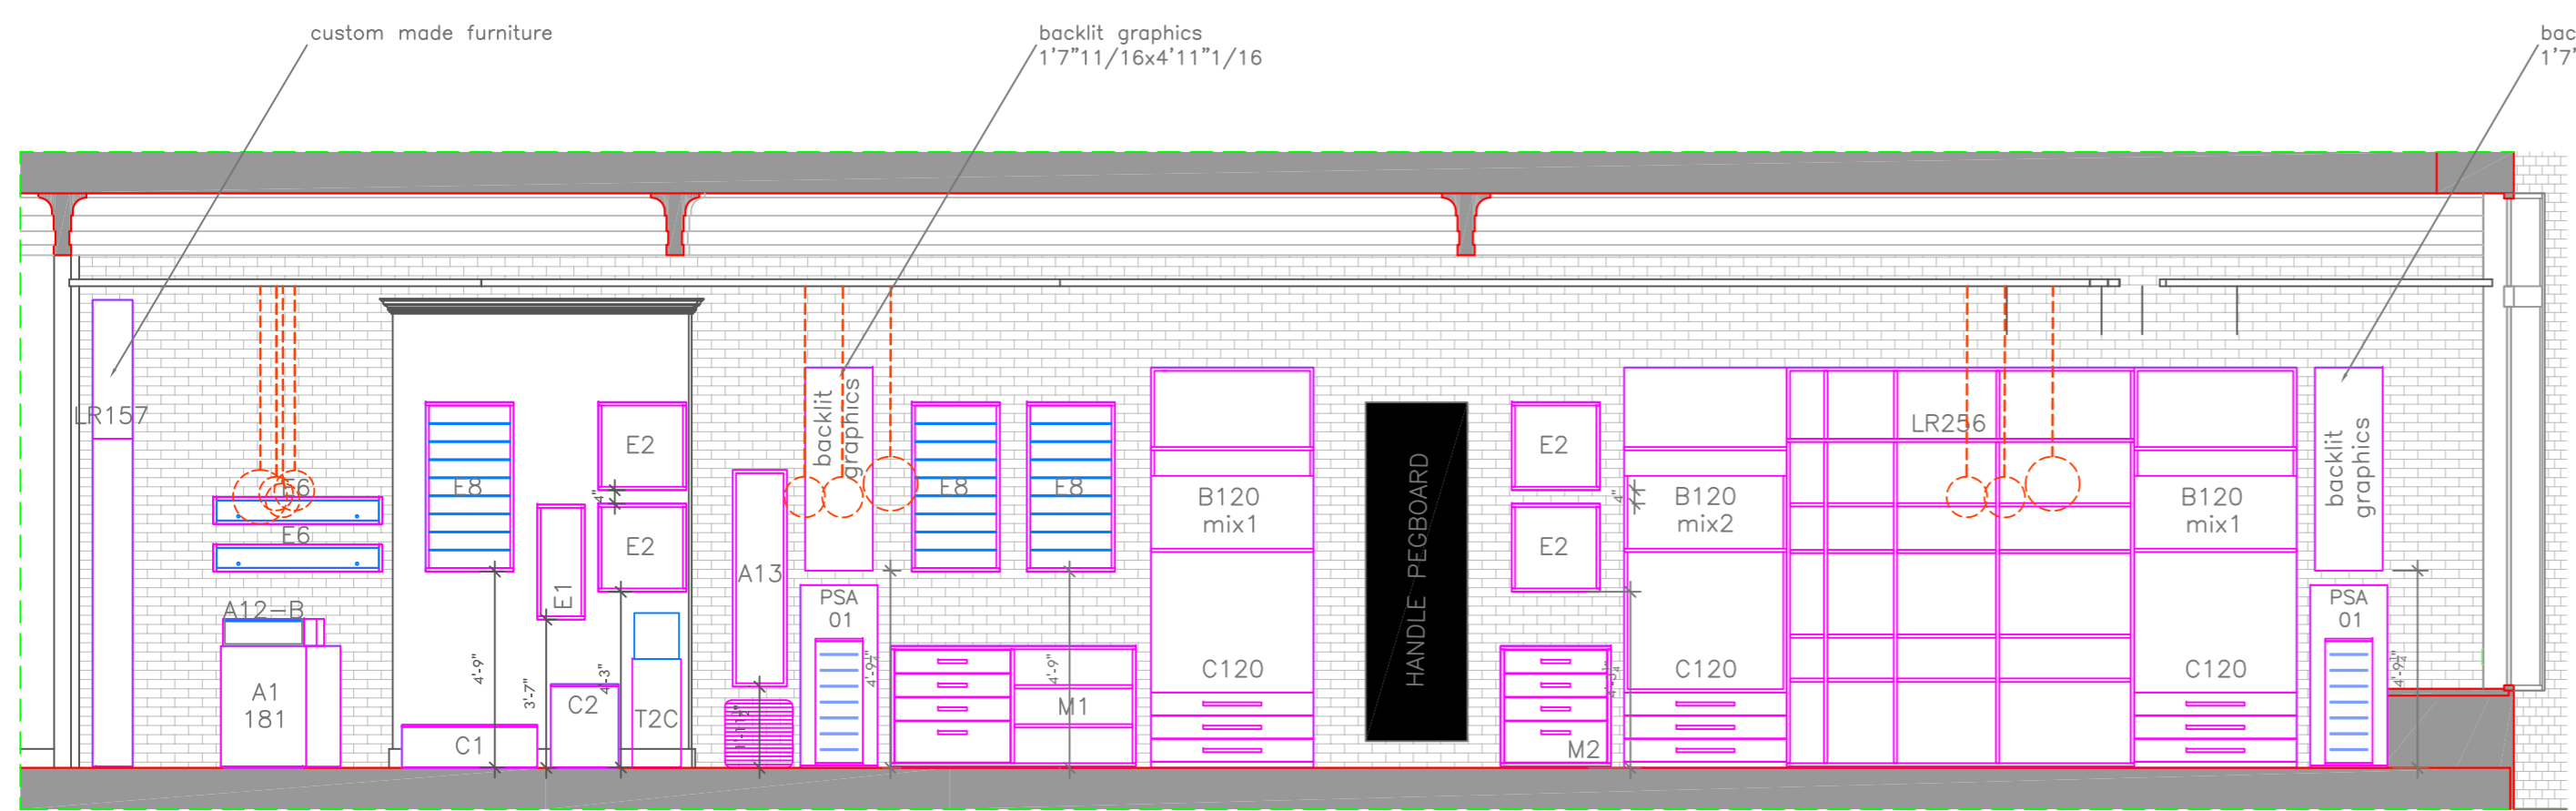

LED backlit metal box sign painted in black RAL 7022 with push through opaline acrylic letters

SECTION A - A

SHOP WINDOW

SECTION B - B

SECTION C - C

▲ N.B. All dimensions are to be verified on site.
 ▲ N.B. Electrical system, and the existing floor are to be evaluated.