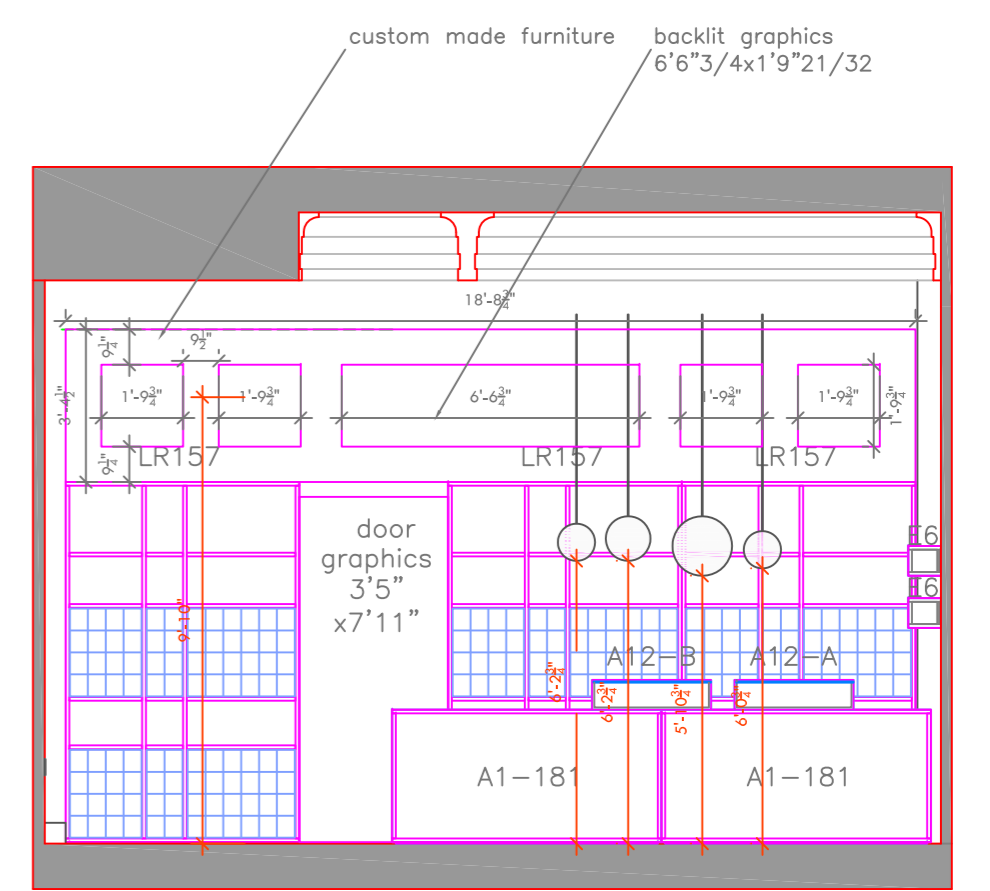

LED backlit metal box sign painted in black RAL 7022 with push through opaline acrylic letters

SECTION A - A

SHOP WINDOW

SECTION B - B

SECTION C - C

▲ N.B. All dimensions are to be verified on site.
 ▲ N.B. Electrical system, and the existing floor are to be evaluated.