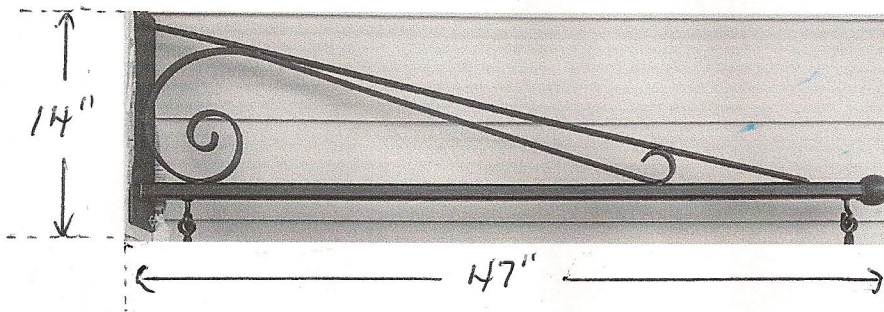

### Sign Dimensions and Sign Hanger/Fastener Dimensions

NOTE: The sign is made of wood; it is 1.5" thick.  
"ARISTELLE" IS ENGRAVED ON BOTH SIDES OF SIGN