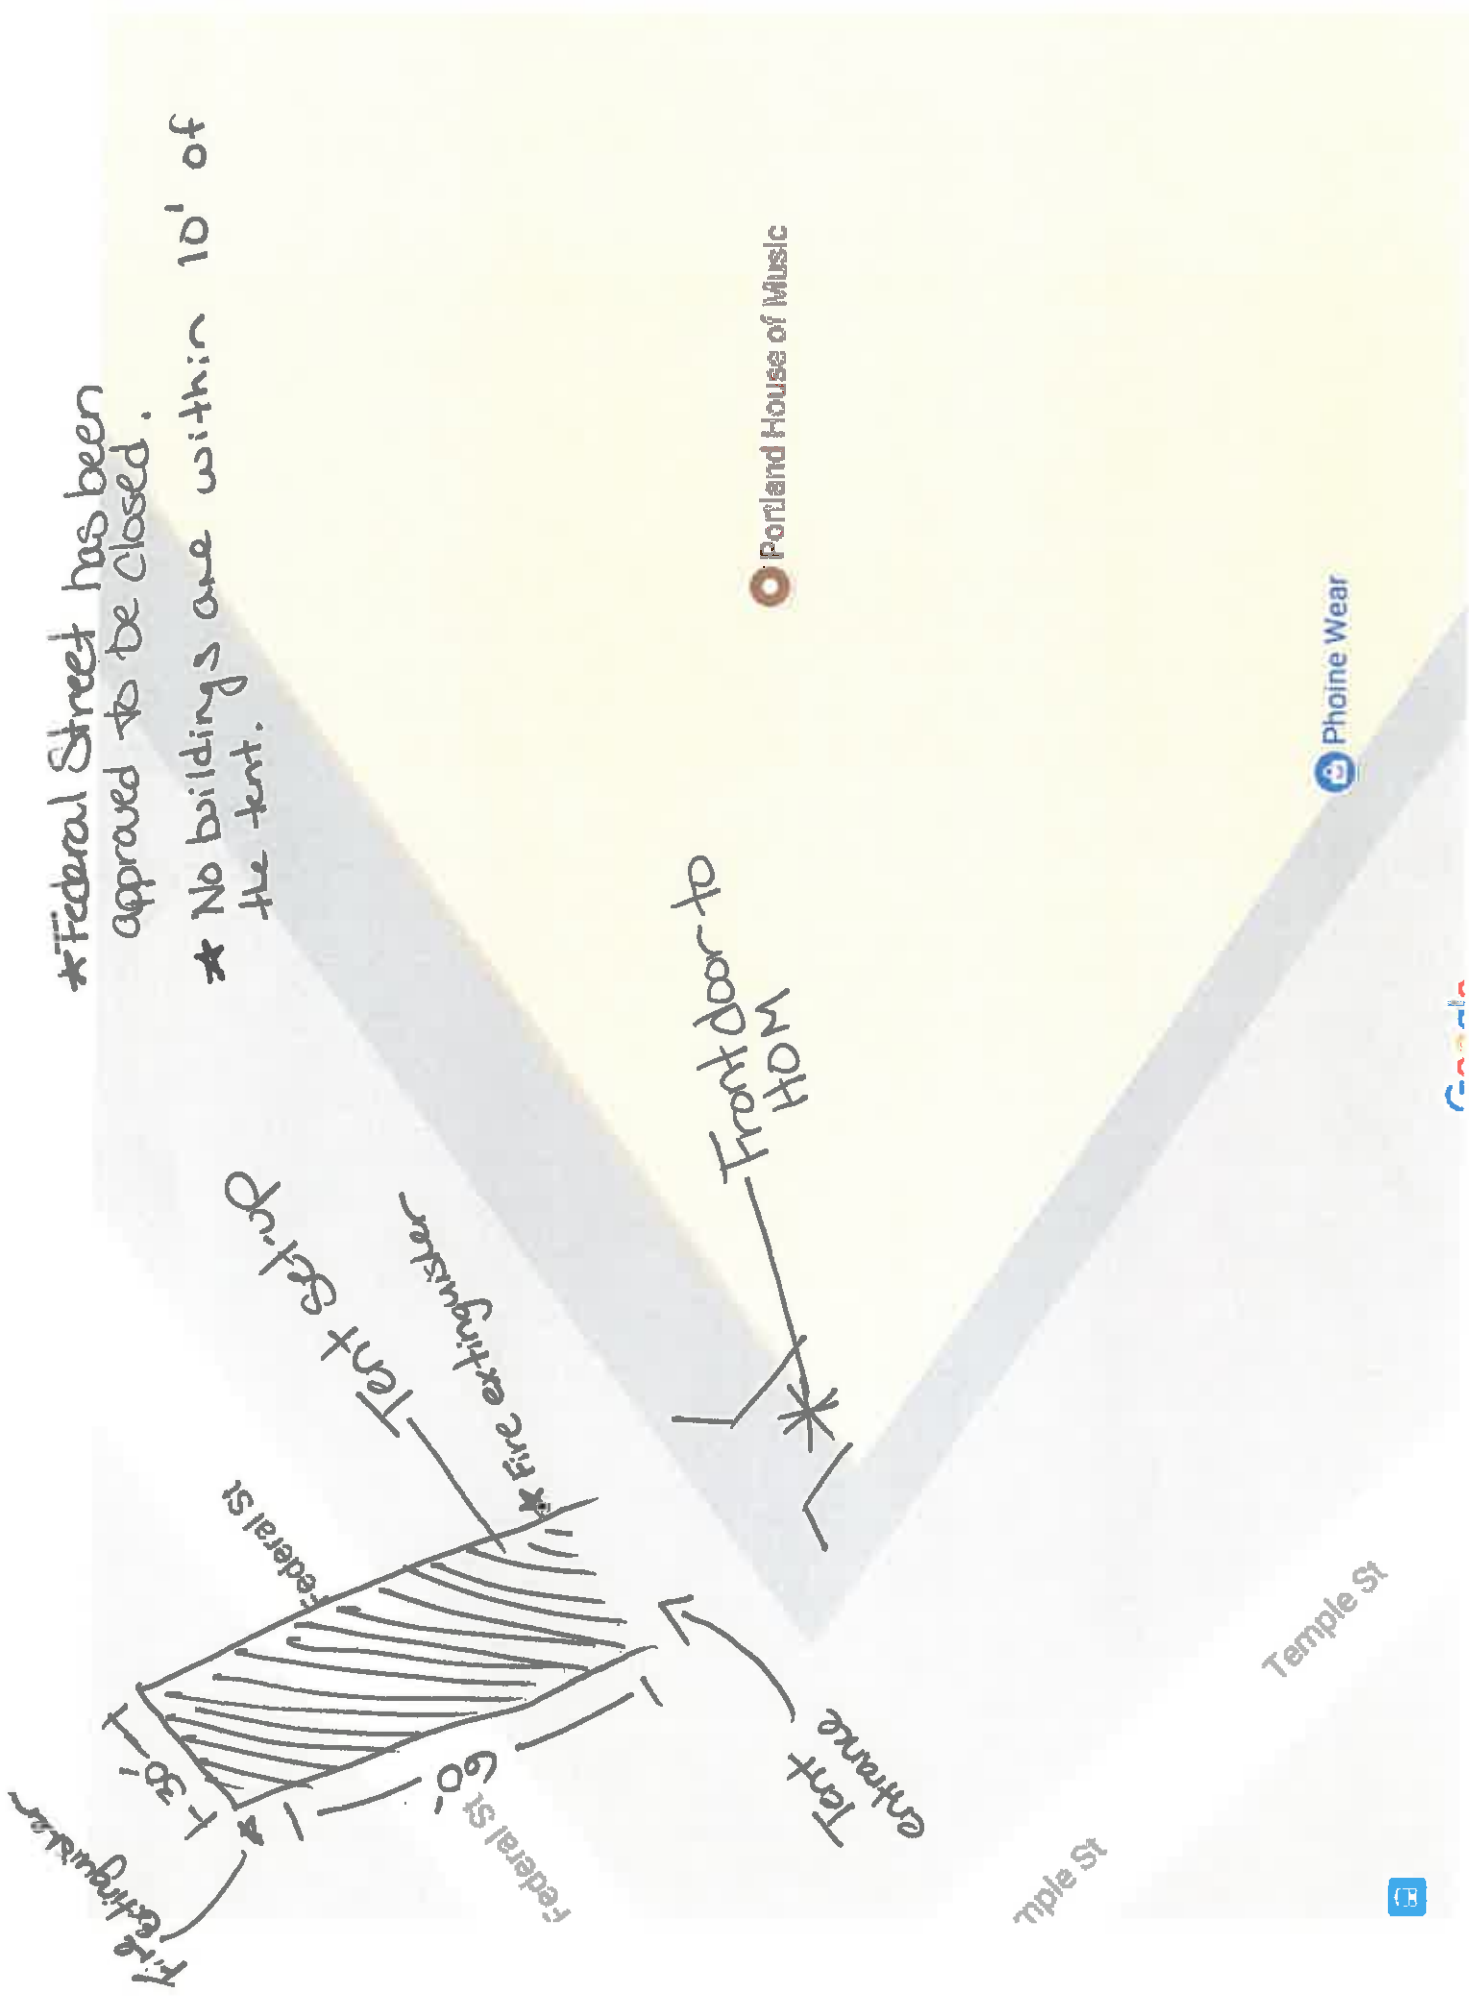

- *Federal Street has been approved to be closed.
- *No buildings are within 10' of the tent.

Front door to
HOM

Tent set-up
* Fire extinguisher

Federal St

Tent entrance

Federal St 6'

30'

Fire extinguisher

Portland House of Music

Phone Wear

Temple St

Google