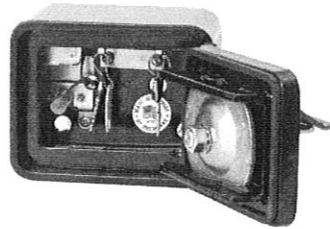

High Security Industrial/Government Key Box

Recessed Mount
with Face Flange

Surface Mount

The number one high-security KNOX-BOX® is used for most commercial applications including businesses, schools, government and public buildings, community associations and apartment complexes. The 3200 Series KNOX-BOX holds keys, access cards and other small items necessary for emergency access.

The hinged-door 3200 Series KNOX-BOX is more convenient than the lift-off door version because it allows single-handed operation and opened or closed, it's all one unit.

Features and Benefits

- Holds up to 10 keys and access cards in interior compartment
- Ensures high security. Box and lock are UL® Listed
- Includes a Knox-Coat® proprietary finishing process that protects Knox products up to four times better than standard powder coat
- Resists moist conditions with a weather resistant door gasket
- Hinged door allows single-handed operation
- Colors: Black, Dark Bronze or Aluminum
- Weight: Surface mount - 8 lbs.
Recessed mount - 9 lbs.

Ordering Specifications

To insure procurement and delivery of the 3200 Series KNOX-BOX, it is suggested that the following specification paragraph be used:

KNOX-BOX surface/recessed mount with hinged door, with/without UL Listed tamper switches. 1/4" plate steel housing, 1/2" thick steel door with interior gasket seal and stainless steel door hinge. Box and lock UL Listed. Lock has 1/8" thick stainless steel dust cover with tamper seal mounting capability.

Exterior Dimensions: Surface mount body- 4"H x 5"W x 3-3/4"D
Recessed mount flange- 7"H x 7"W

Lock: UL Listed. Double-action rotating tumblers and hardened steel pins accessed by a biased cut key.

Finish: Knox-Coat® proprietary finishing process