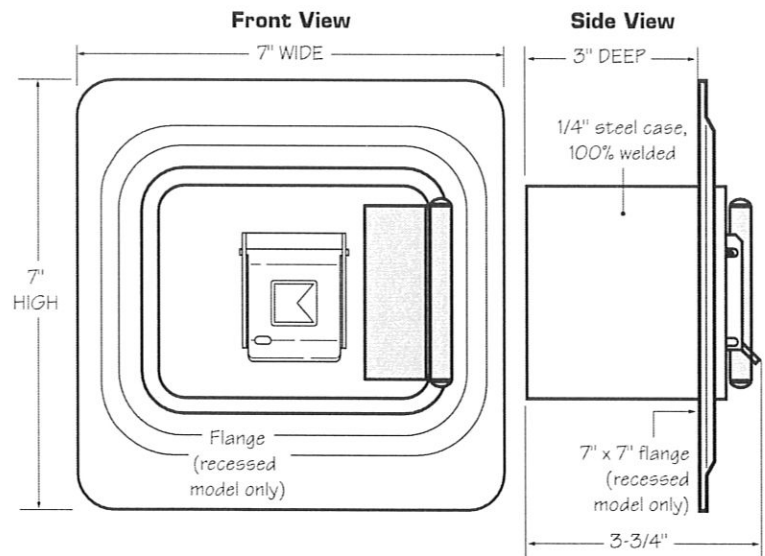

The hinged-door 3200 Series KNOX-BOX is more convenient than the lift-off door version because it allows single-handed operation and opened or closed, it's all one unit.

Features and Benefits

- Holds up to 10 keys and access cards in interior compartment
- Ensures high security. Box and lock are UL® Listed
- Includes a Knox-Coat® proprietary finishing process that protects Knox products up to four times better than standard powder coat
- Resists moist conditions with a weather resistant door gasket
- Hinged door allows single-handed operation
- Colors: Black, Dark Bronze or Aluminum
- Weight: Surface mount - 8 lbs.
Recessed mount - 9 lbs.

Options

- Alarm tamper switches (UL Listed)
- Recessed Mounting Kit (RMK) for recessed models only
- Inside switch for use on electrical doors, gates and other electrical equipment

3200 Surface Mount

3200 Recessed Mount

Ordering Specifications

To insure procurement and delivery of the 3200 Series KNOX-BOX, it is suggested that the following specification paragraph be used:

KNOX-BOX surface/recessed mount with hinged door, with/without UL Listed tamper switches. 1/4" plate steel housing, 1/2" thick steel door with interior gasket seal and stainless steel door hinge. Box and lock UL Listed. Lock has 1/8" thick stainless steel dust cover with tamper seal mounting capability.

Exterior Dimensions: Surface mount body- 4"H x 5"W x 3-3/4"D
Recessed mount flange- 7"H x 7"W

Lock: UL Listed. Double-action rotating tumblers and hardened steel pins accessed by a biased cut key.

Finish: Knox-Coat® proprietary finishing process