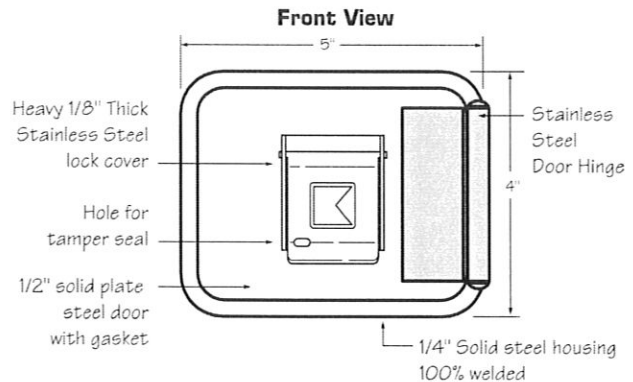

3200 Surface Mount