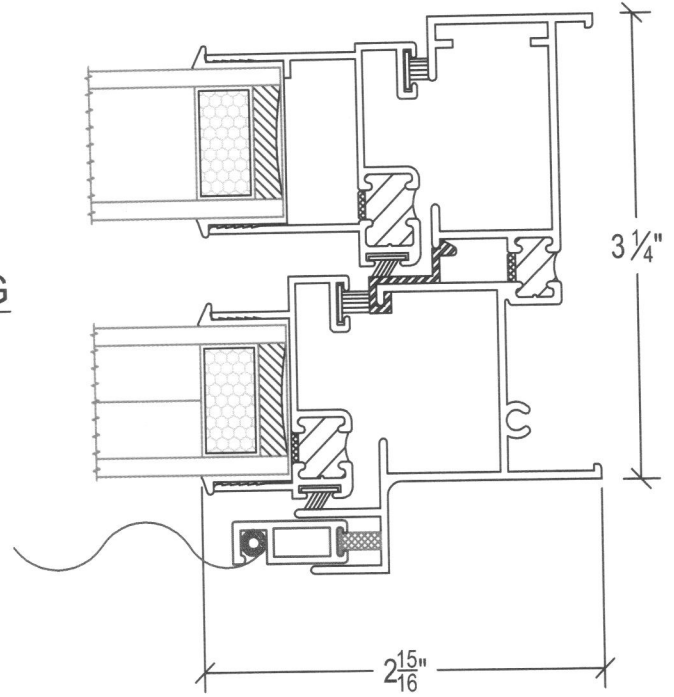

HEAD

MEETING  
RAIL

LEFT JAMB  
OPP. TYPICAL

SILL

**UNIVERSAL**  
Window and Door

**UNIVERSAL WINDOW  
AND DOOR, LLC.**

303 Mechanic Street  
Marlborough, MA 01752  
800-633-0108 508-481-2850  
www.universalwindow.com

**UNIVERSAL WINDOW & DOOR  
400 D. H. w/ STANDARD HALF SCREEN**

DATE: 2-14-2011

DWG. NO. UNI-400-0001

REV:

SCALE: NTS

SHEET:

DRAWING FOR FAMILIARIZATION  
ONLY ACTUAL DETAIL MAY VARY