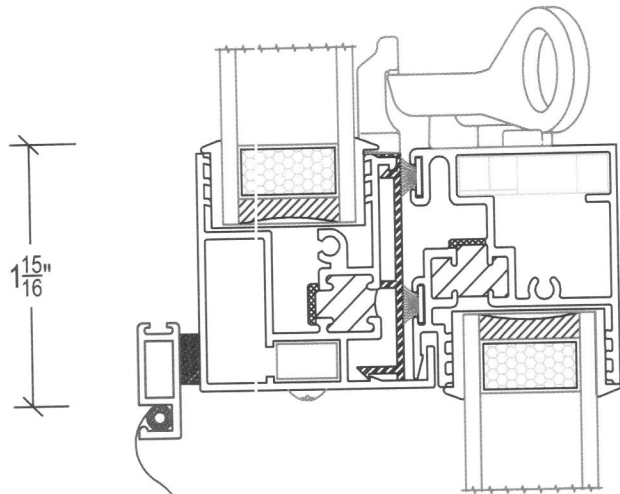

HEAD

MEETING  
RAIL

LEFT JAMB  
OPP. TYPICAL

SILL

**UNIVERSAL**  
Window and Door

**UNIVERSAL WINDOW  
AND DOOR, LLC.**

303 Mechanic Street  
Marlborough, MA 01752  
800-633-0108 508-481-2850  
www.universalwindow.com

**UNIVERSAL WINDOW & DOOR  
400 D. H. w/ STANDARD HALF SCREEN**

DATE: 2-14-2011

DWG. NO. UNI-400-0001

REV:

SCALE: NTS

SHEET:

DRAWING FOR FAMILIARIZATION  
ONLY ACTUAL DETAIL MAY VARY