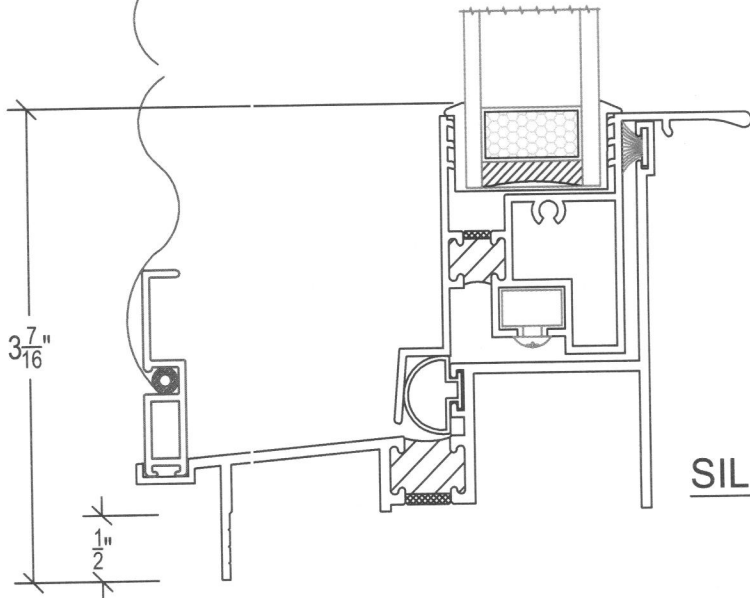

HEAD

MEETING  
RAIL

LEFT JAMB  
OPP. TYPICAL

SILL

**UNIVERSAL**  
Window and Door

**UNIVERSAL WINDOW  
AND DOOR, LLC.**

303 Mechanic Street  
Marlborough, MA 01752  
800-633-0108 508-481-2850  
www.universalwindow.com

**UNIVERSAL WINDOW & DOOR  
400 D. H. w/ STANDARD HALF SCREEN**

DATE: 2-14-2011

DWG. NO. UNI-400-0001

REV:

SCALE: NTS

SHEET:

DRAWING FOR FAMILIARIZATION  
ONLY ACTUAL DETAIL MAY VARY