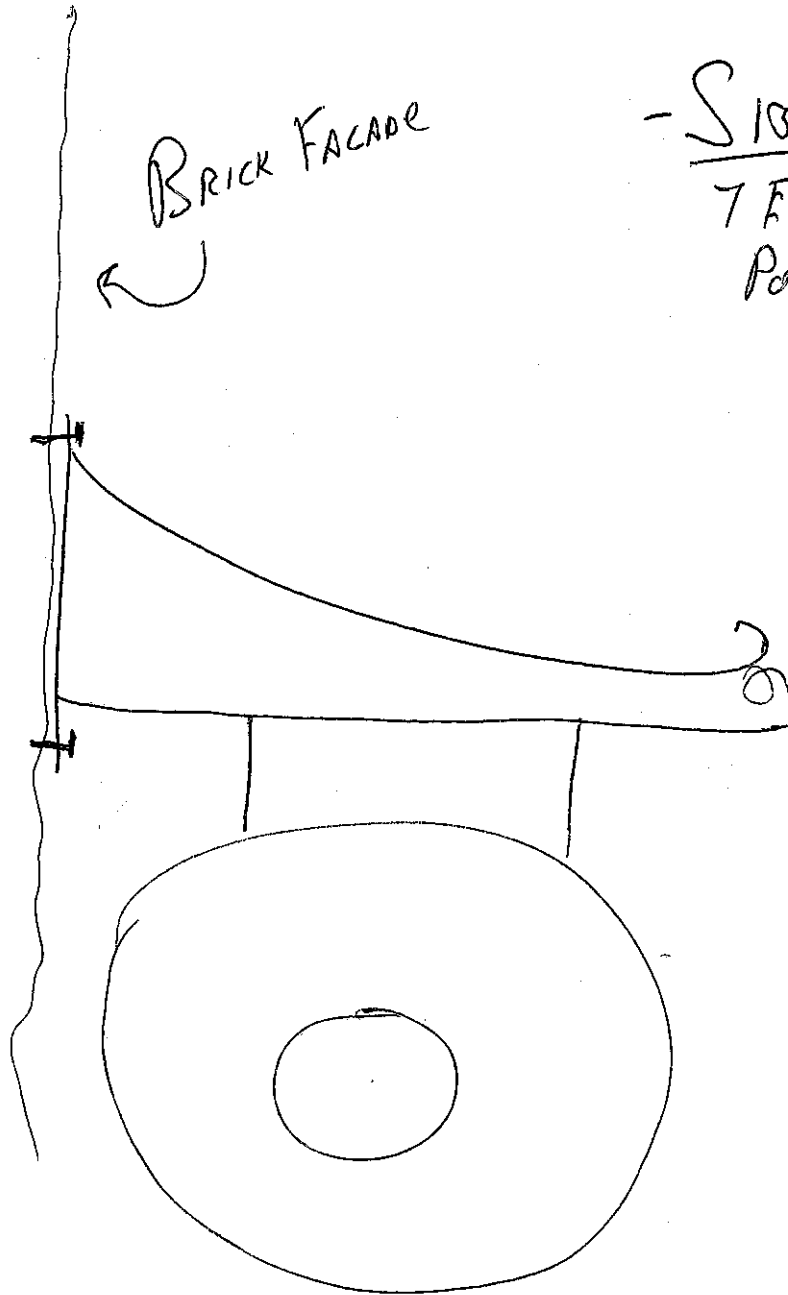

SIGHT SKETCH

7 Exchange St.  
Portland, Maine

← 36" →

- MATERIAL .... wood
- ILLUMINATION ... none
- ATTACHMENT .... BOLT + CHAIN