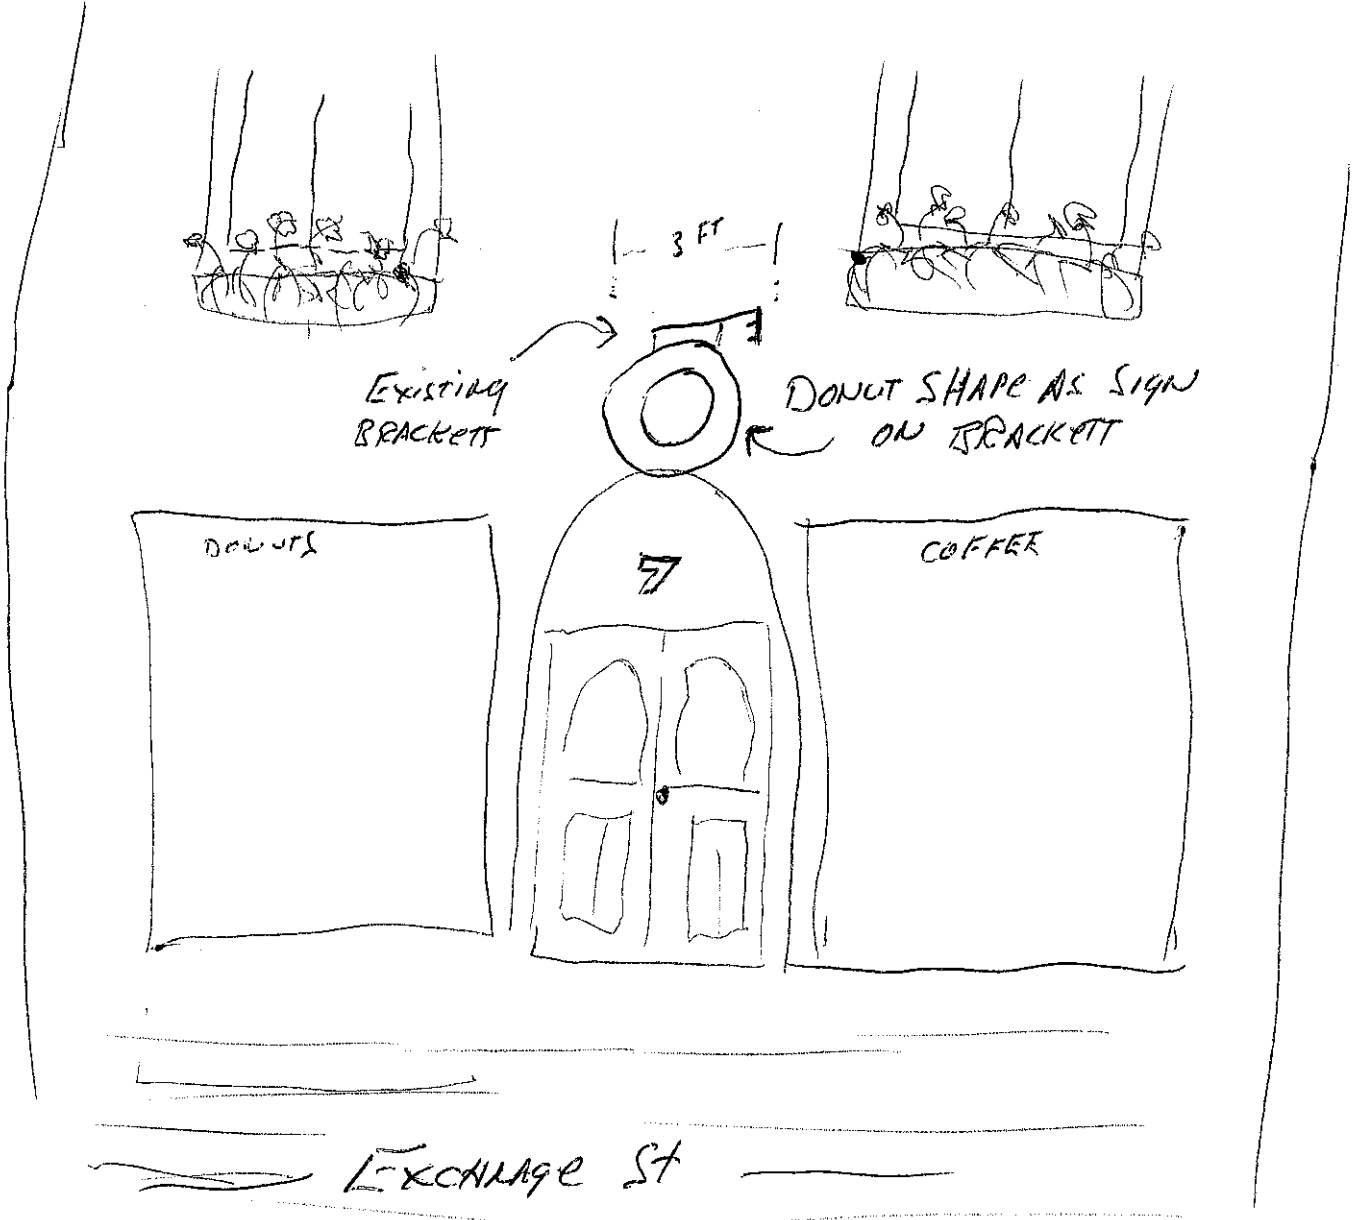

BUILDING SKETCH FOR: THE Holy Donut
7 Exchange St.
Portland, ME.

Proposed Signage Discussed
with "DEB" IN HISTORIC DEPT.
AFTER CONVERSATION ON 9/16/13

SUBMITTED BY
ALLAN KELLIS
409-4472