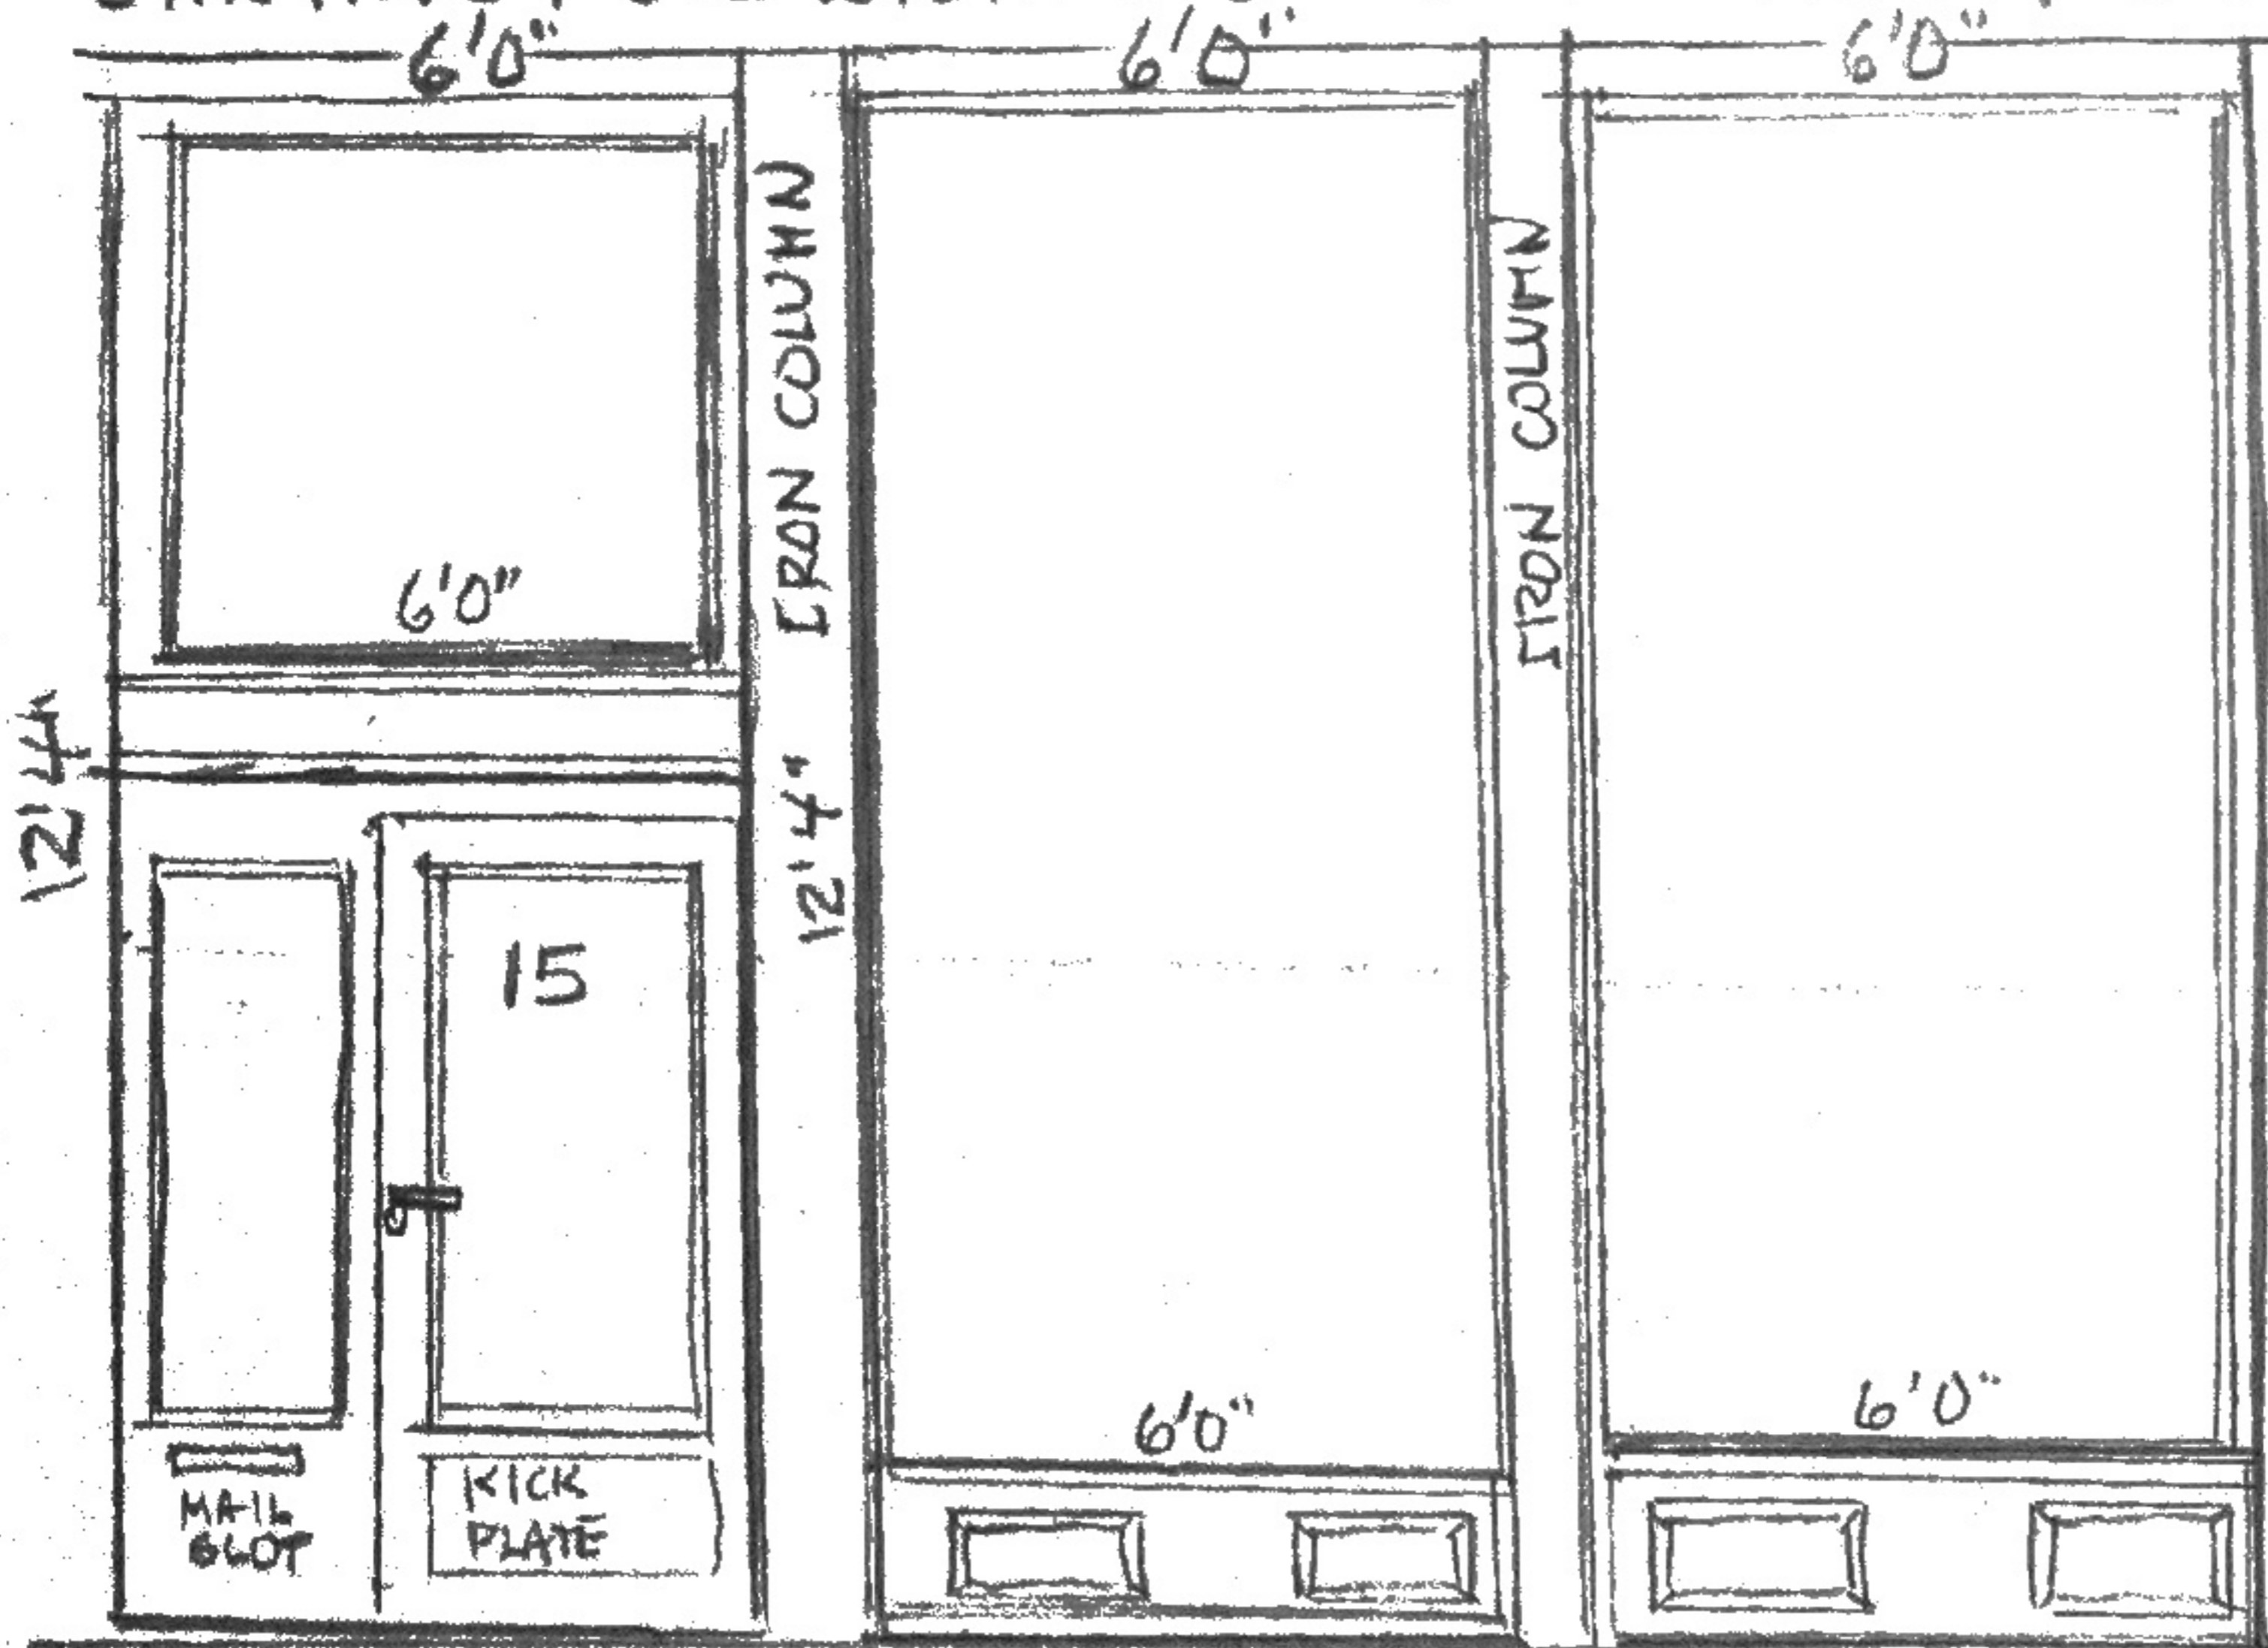

15 EXCHANGE STREET

15 EXCHANGE LLC
P.O. BOX 4894
PORTLAND, MAINE
04112-4894
(207) 233-1607

LINCOLN MGMT LLC

APPLICATION TO SWAP

Ⓐ & Ⓑ BELOW

NO CHANGE WHATSOEVER IN
EITHER 6'0" WIDE STOREFRONT
IDENTICAL SWAP ONLY Ⓐ & Ⓑ
TO FINISH AS BELOW AS SHOWN.

Ⓐ

Ⓑ

Ⓒ

EXISTING FULL-WIDTH 3-SECTION CANOPY OVER

15 EXCHANGE LLC
LINCOLN MGMT LLC
J.L. SOLEY
MITT 1982 #411020
SCHOOL OF
ARCHITECTURE
4/19/13

SCALE 1" = 3'0"

GRANITE BASE

15 EXCHANGE