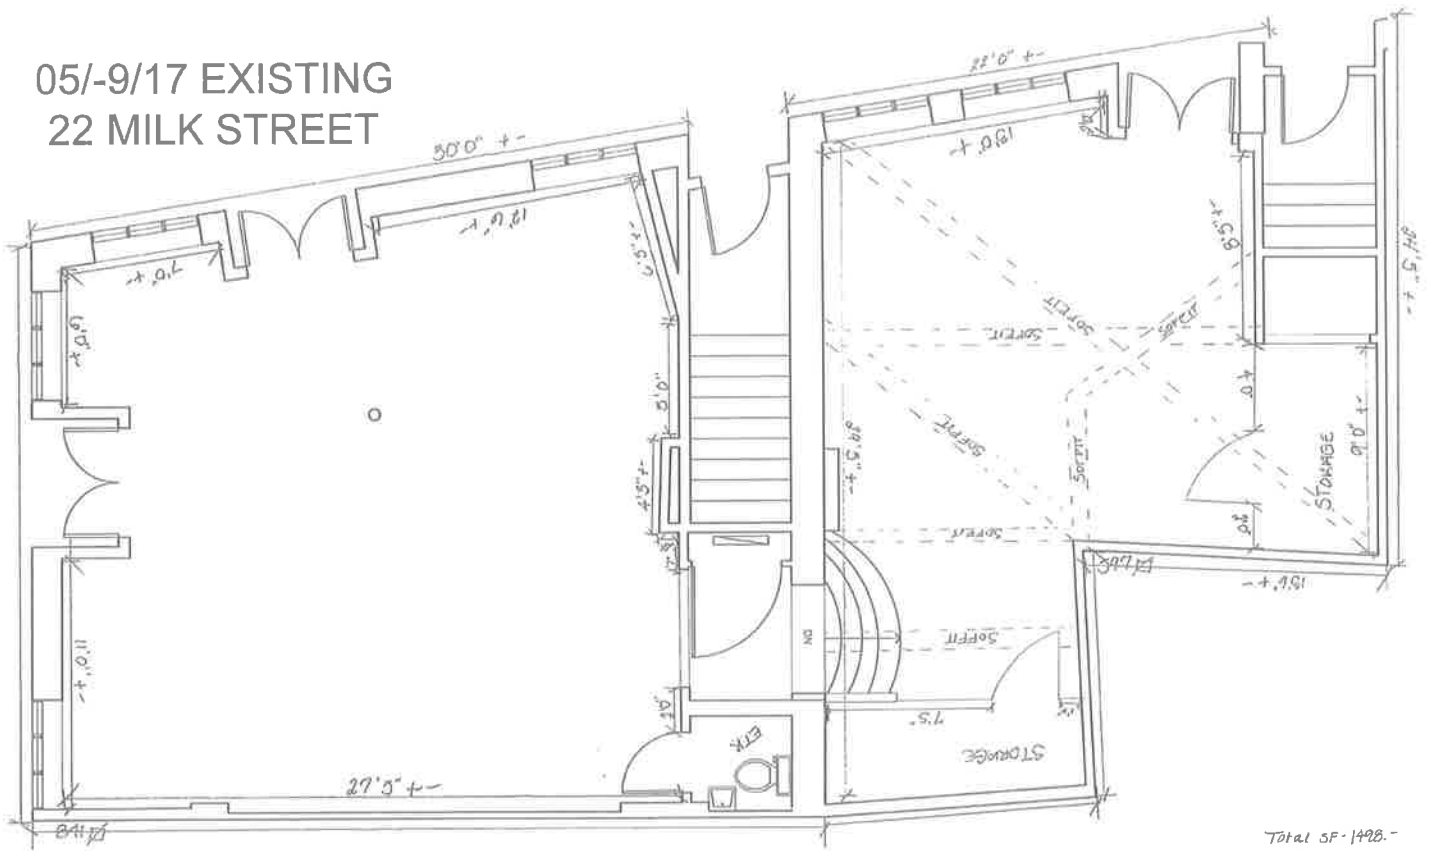

05/-9/17 EXISTING  
22 MILK STREET

Total SF - 1498. -  
1/4" SCALE