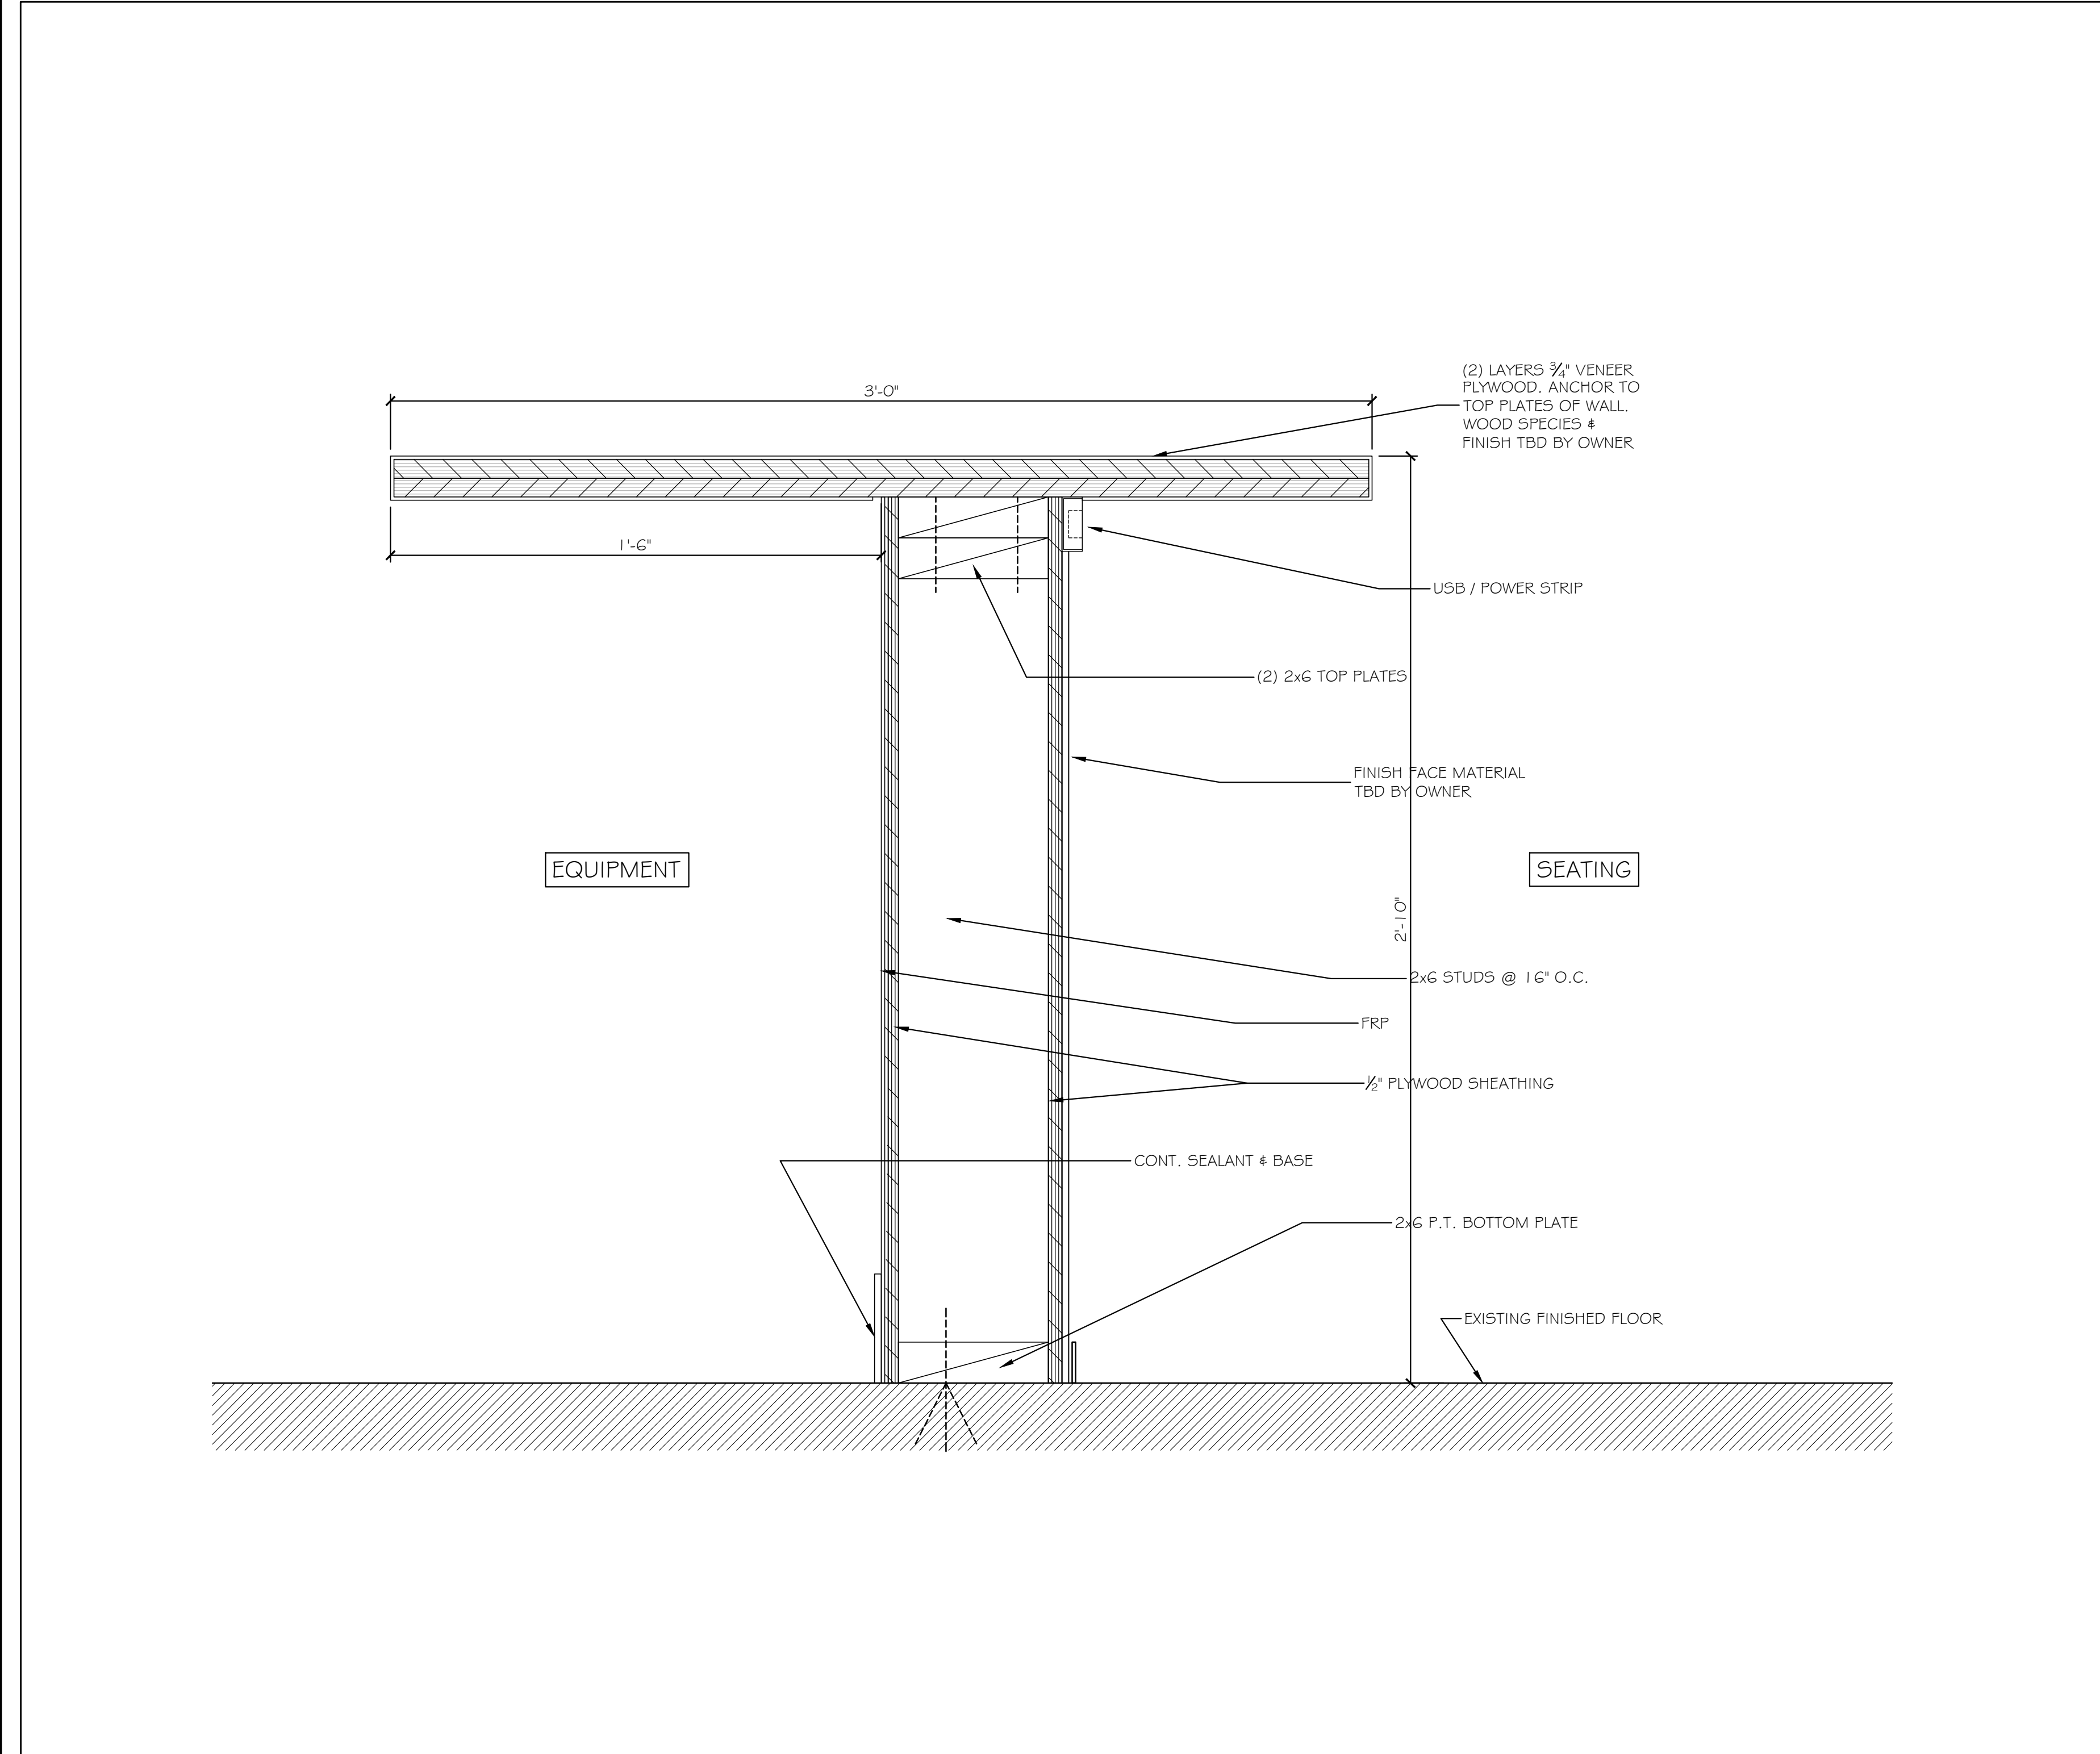

① TYPICAL PARTITION TYPE 3" = 1'-0"

② TYPICAL PARTITION TYPE 3" = 1'-0"

③ FIRE SEALANT AT PENETRATIONS 3" = 1'-0"

⑤ ELECTRICAL PANEL DECORATIVE ACCESS PANEL DETAIL 3" = 1'-0"

④ TYPICAL SECTION AT SUSHI SERVING COUNTER 3" = 1'-0"

⑤ ELECTRICAL PANEL DECORATIVE ACCESS PANEL DETAIL 3" = 1'-0"