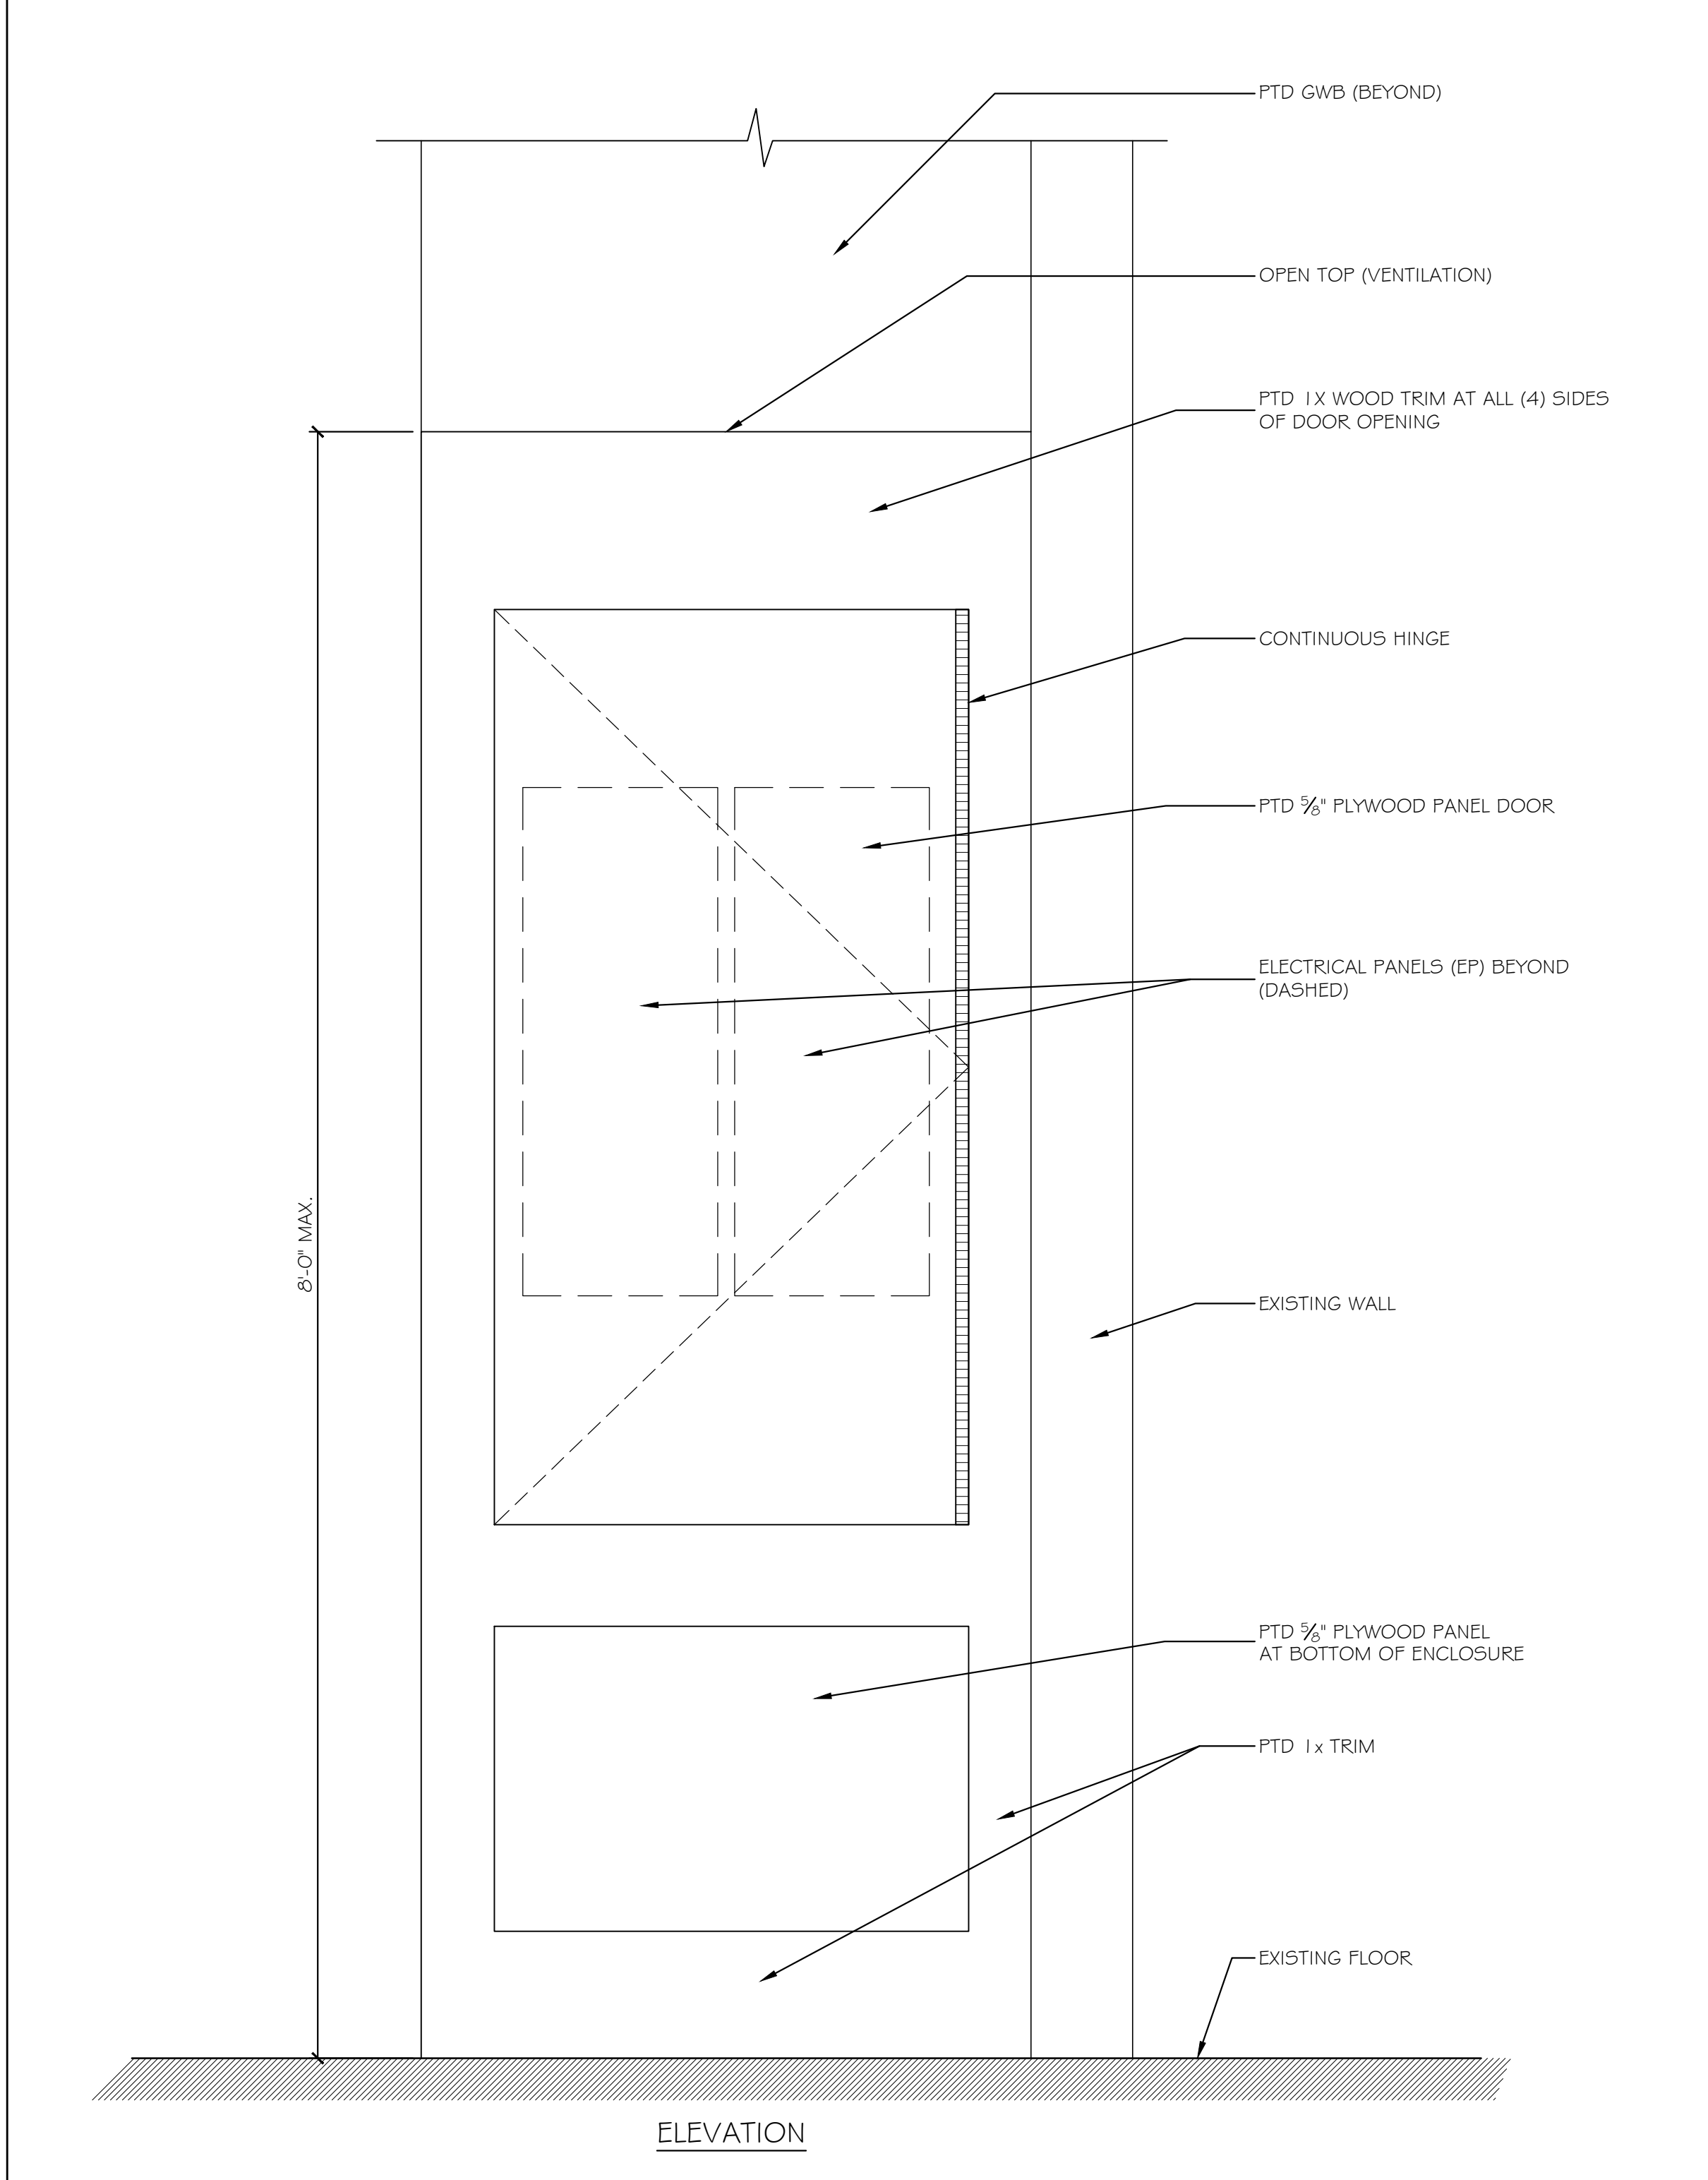

① TYPICAL PARTITION TYPE 3" = 1'-0"

② TYPICAL PARTITION TYPE 3" = 1'-0"

③ FIRE SEALANT AT PENETRATIONS 3" = 1'-0"

⑤ ELECTRICAL PANEL DECORATIVE ACCESS PANEL DETAIL 3" = 1'-0"

④ TYPICAL SECTION AT SUSHI SERVING COUNTER 3" = 1'-0"

⑤ ELECTRICAL PANEL DECORATIVE ACCESS PANEL DETAIL 3" = 1'-0"