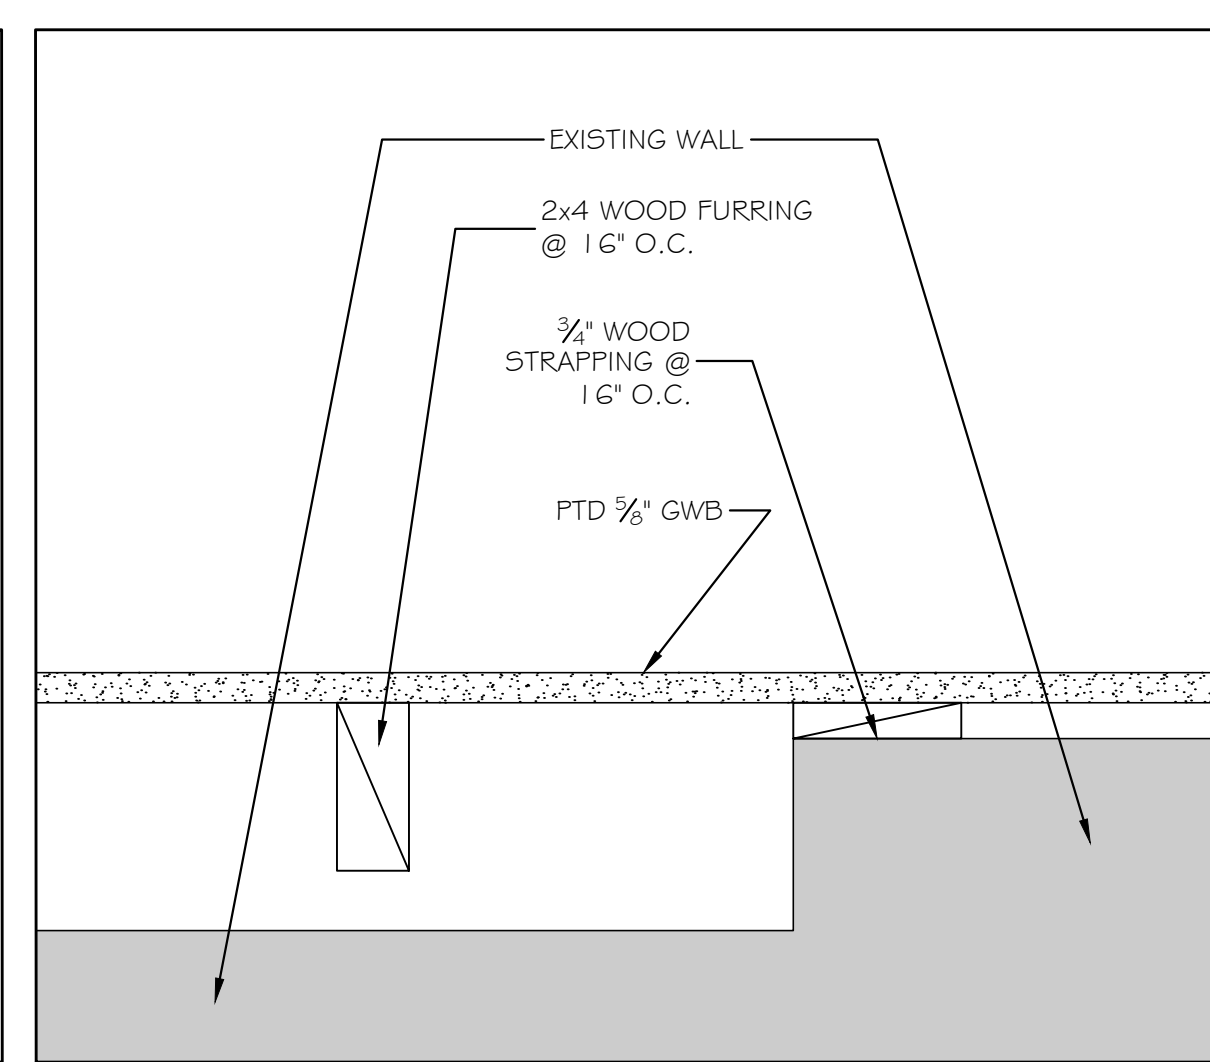

① TYPICAL PARTITION TYPE 3" = 1'-0"

② TYPICAL PARTITION TYPE 3" = 1'-0"

③ FIRE SEALANT AT PENETRATIONS 3" = 1'-0"

⑤ ELECTRICAL PANEL DECORATIVE ACCESS PANEL DETAIL 3" = 1'-0"

④ TYPICAL SECTION AT SUSHI SERVING COUNTER 3" = 1'-0"

⑤ ELECTRICAL PANEL DECORATIVE ACCESS PANEL DETAIL 3" = 1'-0"