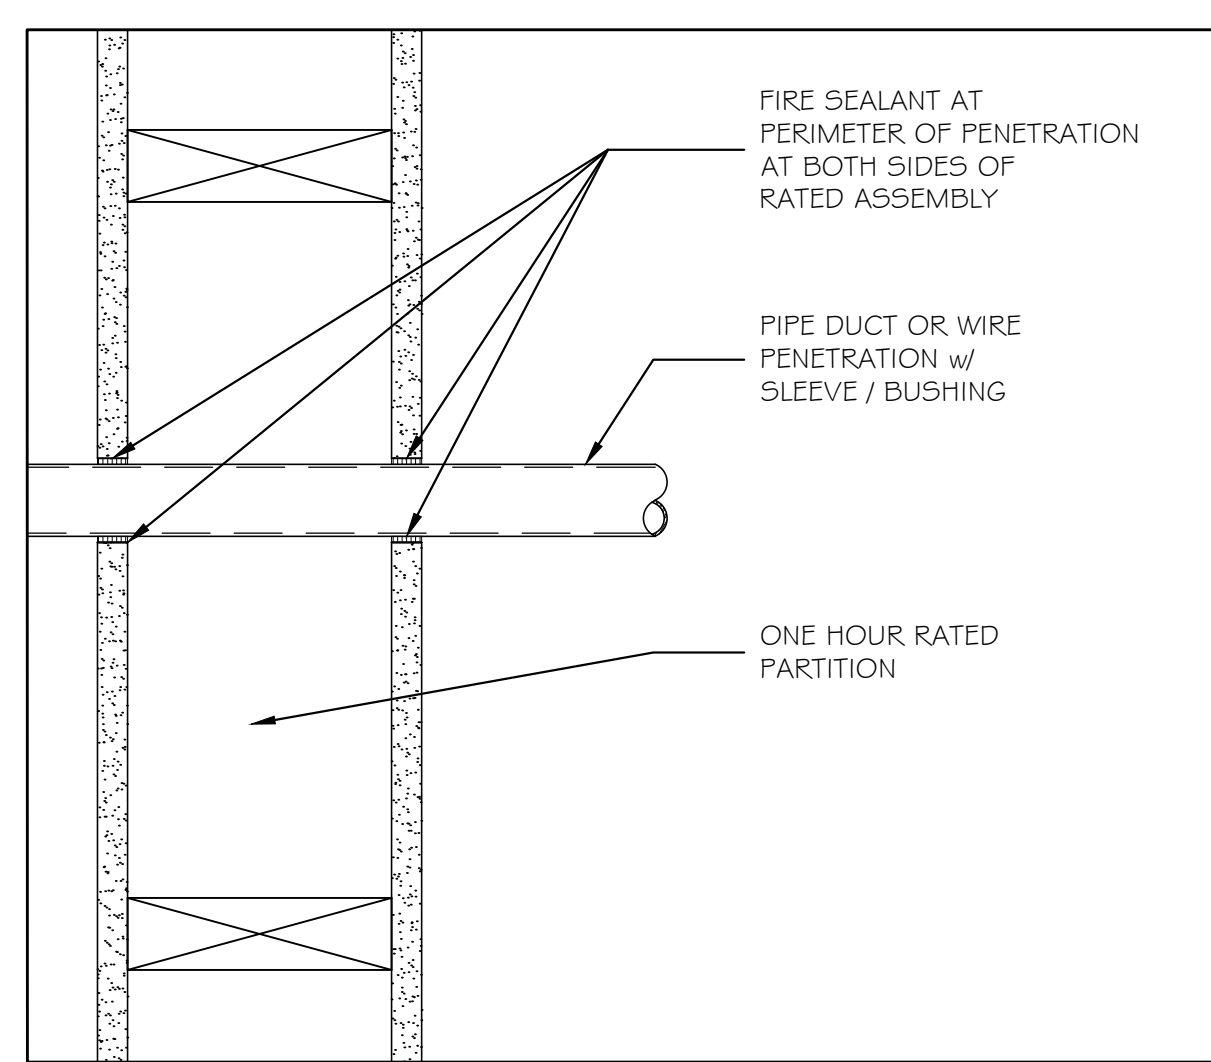

① TYPICAL PARTITION TYPE 3" = 1'-0"

② TYPICAL PARTITION TYPE 3" = 1'-0"

③ FIRE SEALANT AT PENETRATIONS 3" = 1'-0"

⑤ ELECTRICAL PANEL DECORATIVE ACCESS PANEL DETAIL 3" = 1'-0"

④ TYPICAL SECTION AT SUSHI SERVING COUNTER 3" = 1'-0"

⑤ ELECTRICAL PANEL DECORATIVE ACCESS PANEL DETAIL 3" = 1'-0"