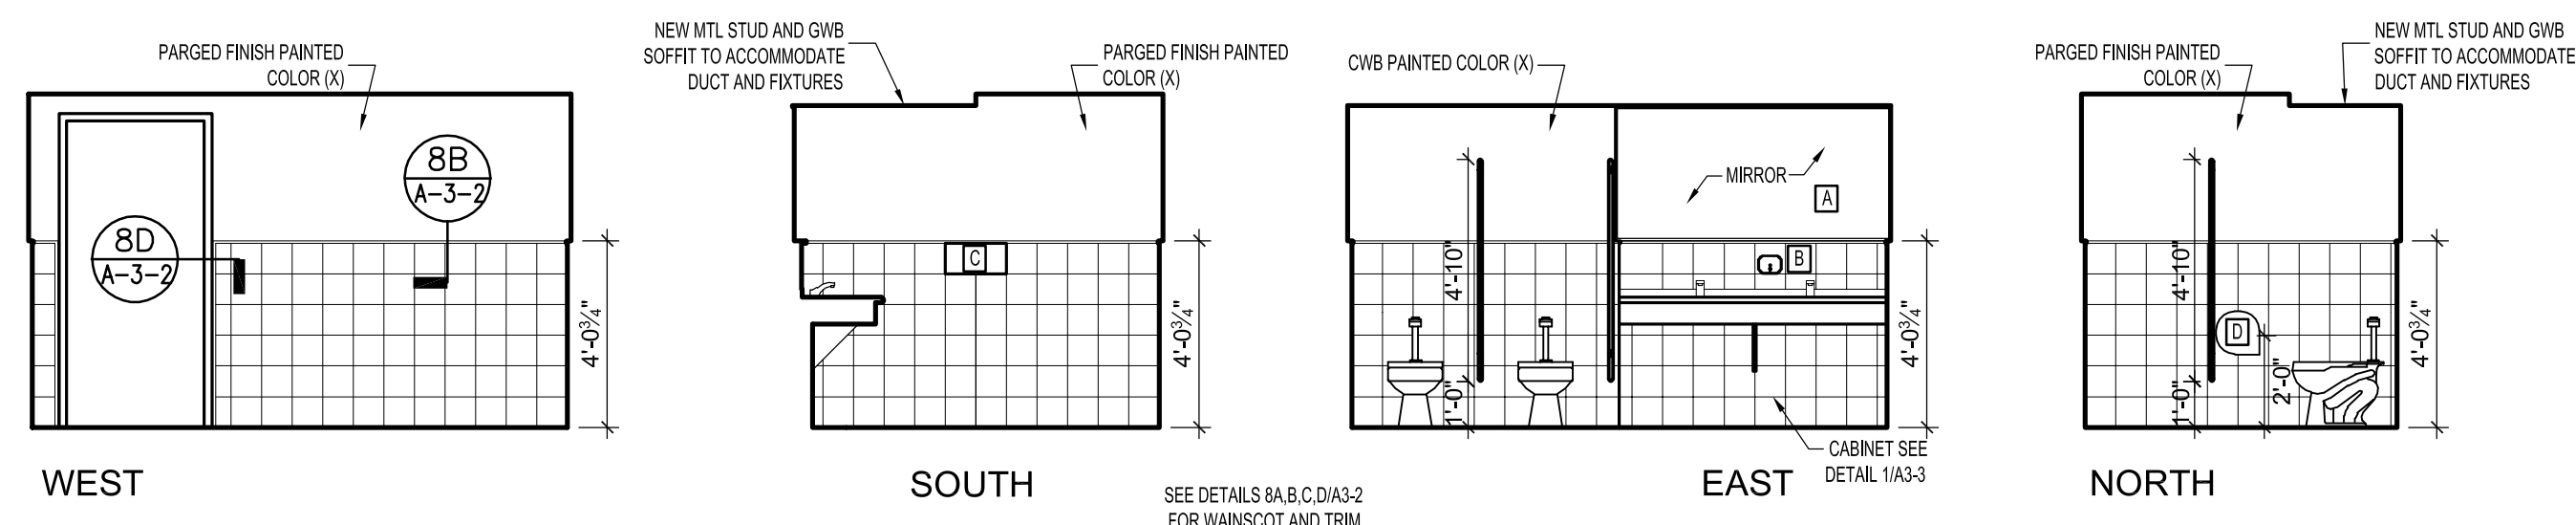

1 FUNCTION ROOM - 118 INTERIOR ELEVATIONS
A2-4 1/4" = 1'-0"

2 WOMEN'S TOILET - 115 INTERIOR ELEVATIONS
A2-4 1/4" = 1'-0"

3 MEN'S TOILET - 116 INTERIOR ELEVATIONS
A2-4 1/4" = 1'-0"