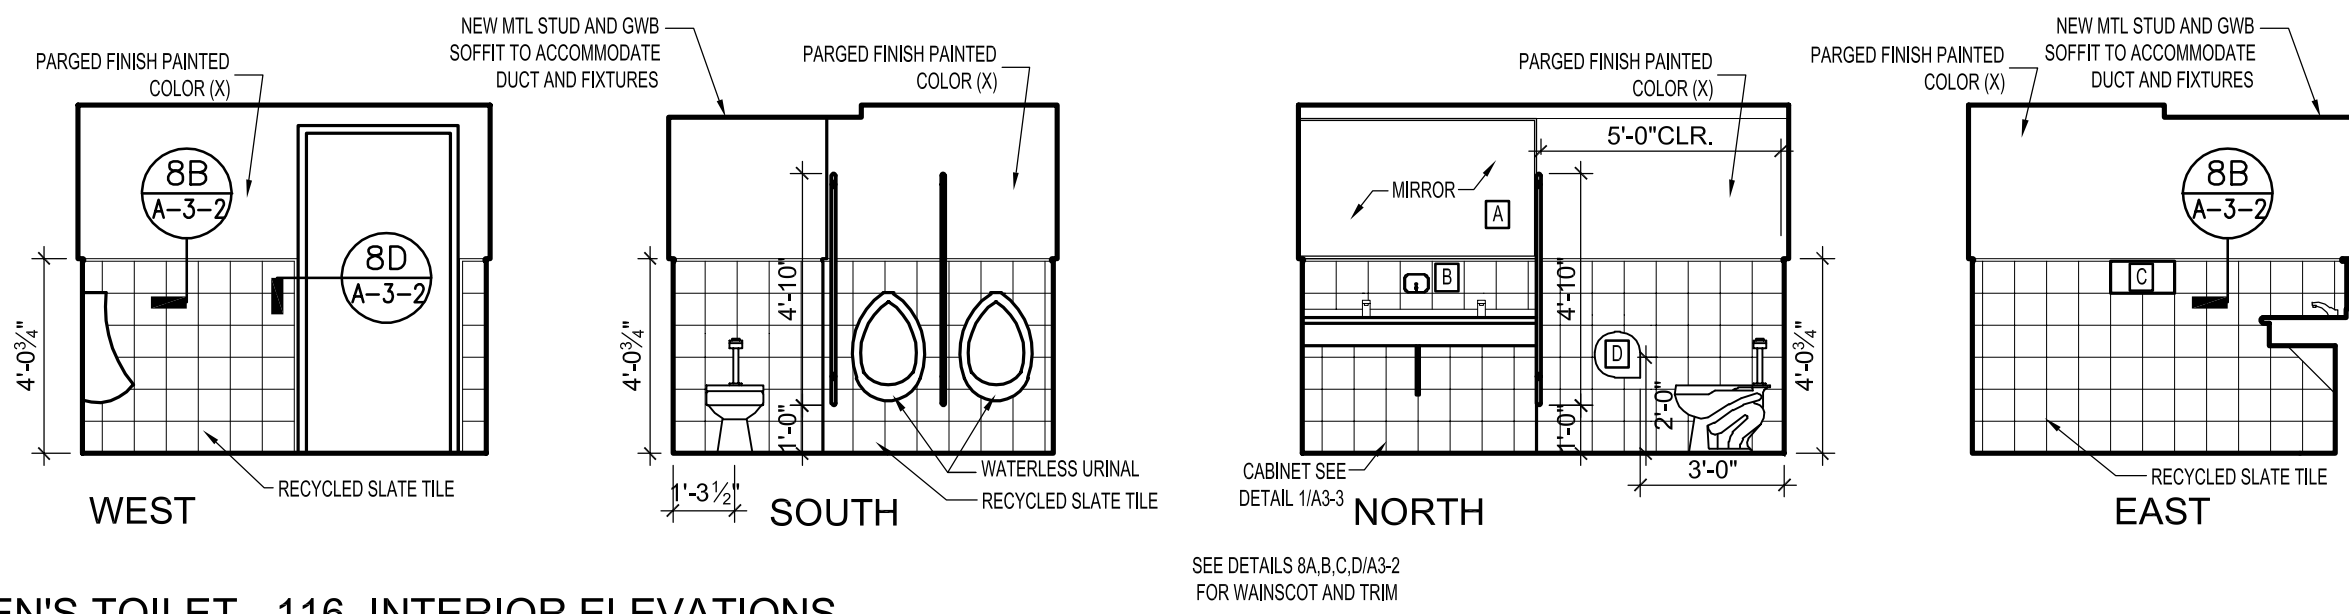

1 FUNCTION ROOM - 118 INTERIOR ELEVATIONS
A2-4 1/4" = 1'-0"

2 WOMEN'S TOILET - 115 INTERIOR ELEVATIONS
A2-4 1/4" = 1'-0"

3 MEN'S TOILET - 116 INTERIOR ELEVATIONS
A2-4 1/4" = 1'-0"